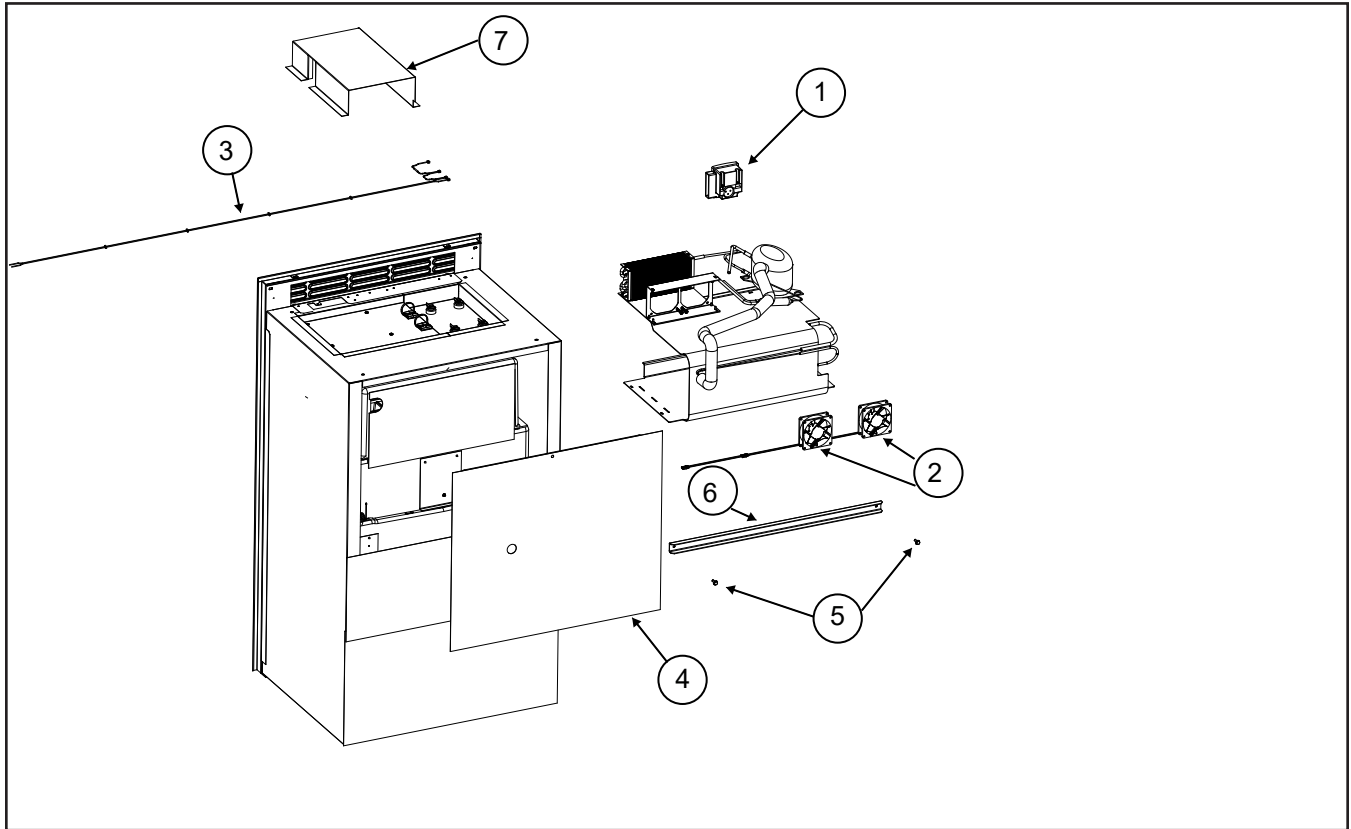

# CABINET ASSEMBLY - FRONT VIEW - DC558 SERIES

## CABINET ASSEMBLY - FRONT VIEW - DC558 SERIES

NO.	PART #	DESCRIPTION
1	636654	GRILL
2	637052	GRILL SPACER
3	63630422	ICE CUBE TRAY- PLASTIC (1 PER REFRIGERATOR)
4	619117	FREEZER DOOR ASSY
NS	61633030	MOUNTING CLIP-LH/WHITE/EVAPORATOR DOOR
NS	61632930	MOUNTING CLIP-RH/WHITE/EVAPORATOR DOOR
5	619041	SPRING HOLDER ASSY-RH/EVAP DOOR/SILVER SPRING
6	619042	SPRING HOLDER ASSY-LH/EVAP DOOR/SILVER SPRING
7	636861	DRIP-TRAY SUPPORT (Three per unit)
8	632442	SHELF WIRE UPPER
9	632441	SHELF-WIRE/MIDDLE
10	623899	HINGE PIN-TOP (USE 638780)
	638780	KIT SERVICE UPPER HINGE PIN REPLACEMENT
11	634373	THERMOSTAT (USE BEFORE SN 28337986) (USE 639866)
	639857	THERMOSTAT (USE AFTER SN 28337986 USE 639866)
	639866	KIT SERVICE THERMOSTAT REPLACEMENT
12	61748722	THERMOSTAT KNOB
13	634246	THERMOSTAT HOUSING (USE BEFORE SN 28337986)
	639394	THERMOSTAT HOUSING (USE AFTER SN 28337986)
14	626729	HINGE -CABINET/UPPER LH/LOWER RH/BLACK
15	621412	COVER-CRISPER
16	632443	SHELF-WIRE/LOWER/FLIPPER
NS	618065	CAP-CLEAR/FLIPPER SHELF
17	627677	LATCH-DOOR/BLACK
18	627472	DOOR ASSY-CABINET/BLACK
19	627571	LATCH PLATE-DOOR/BLACK
20	627572	PLATE-FILLER/DOOR ASSY/BLACK
21	626735	PANEL RETAINER-BLACK
22	624863	BIN-DOOR SHELF (Three per unit)
23	626728	HINGE-CABINET/UPPER RH/LOWER LH/BLACK
24	61550722	HINGE PIN-BOTTOM (USE 638636)
	638636	KIT SERVICE LWR HINGE PIN REPLACEMENT
25	621309	BIN-CRISPER
26	623121	CLIP-SHELF (Three per unit)
27	636962	DRIP TRAY INSIDE
NS	636991	COOLING UNIT ASSEMBLY (USE 641161)
	641161	KIT COOLING UNIT
28	637034	WIRE HARNESS
NS	626726	BREAKER, TRIM PANEL, BLK

NS = NOT SHOWN

 NO LONGER AVAILABLE

# CABINET ASSEMBLY - REAR VIEW - DC558 SERIES

NO.	PART #	DESCRIPTION
1	636989	COMPRESSOR CONTROL MODULE
2	636965	FANS (Two per unit)
3	637034	WIRE HARNESS
4	636708	FOAMED SYSTEM BACK
5	621302	SCREW (Two per cross brace)
6	637037	CROSS BRACE
7	636560	SHROUD