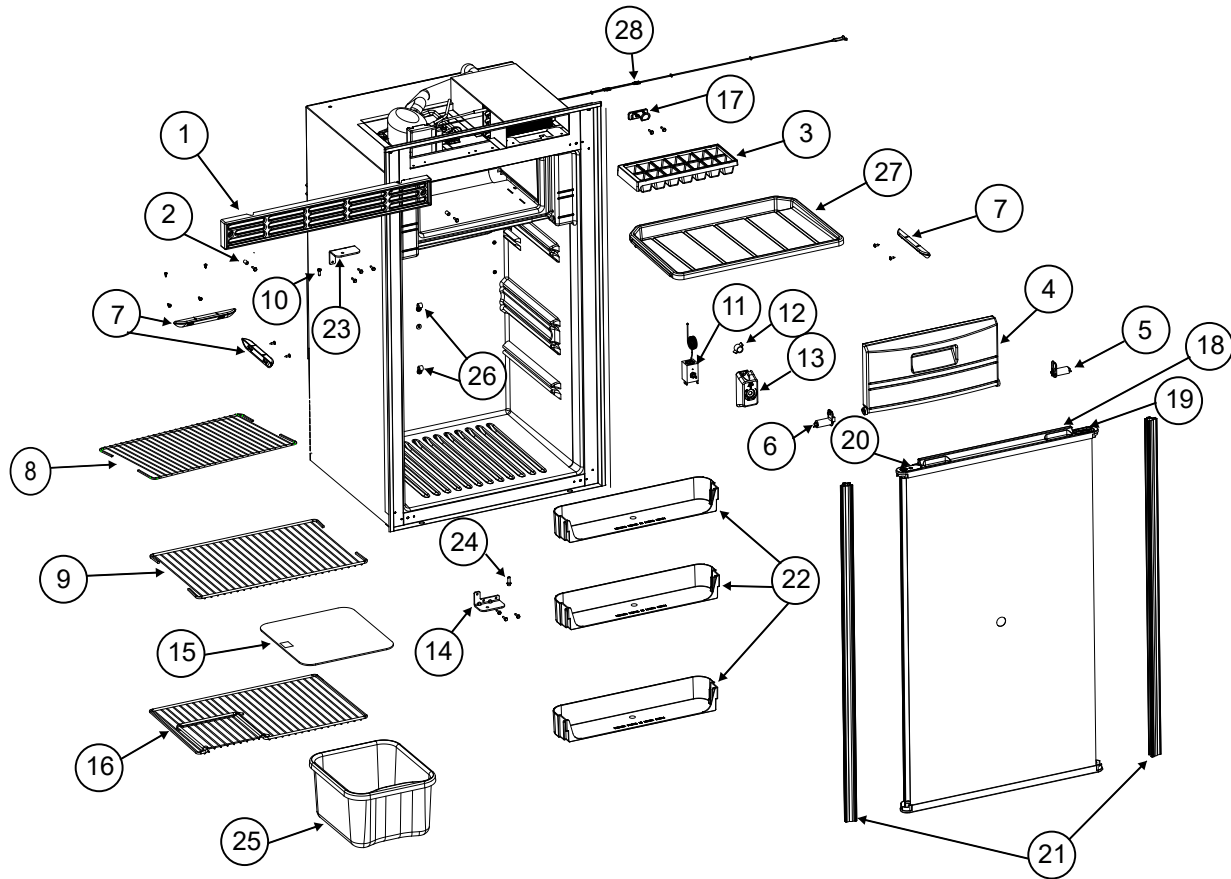

# PARTS LIST

## DC558 Series

DC558UL  
DC558UR

Note: "U" After the model have upper travel latches

PART # 637120  
NORCOLD 03/24/2022

# CABINET ASSEMBLY - FRONT VIEW - DC558 SERIES

# CABINET ASSEMBLY - REAR VIEW - DC558 SERIES

NO.	PART #	DESCRIPTION
1	636989	COMPRESSOR CONTROL MODULE
2	636965	FANS (Two per unit)
3	637034	WIRE HARNESS
4	636708	FOAMED SYSTEM BACK
5	621302	SCREW (Two per cross brace)
6	637037	CROSS BRACE
7	636560	SHROUD