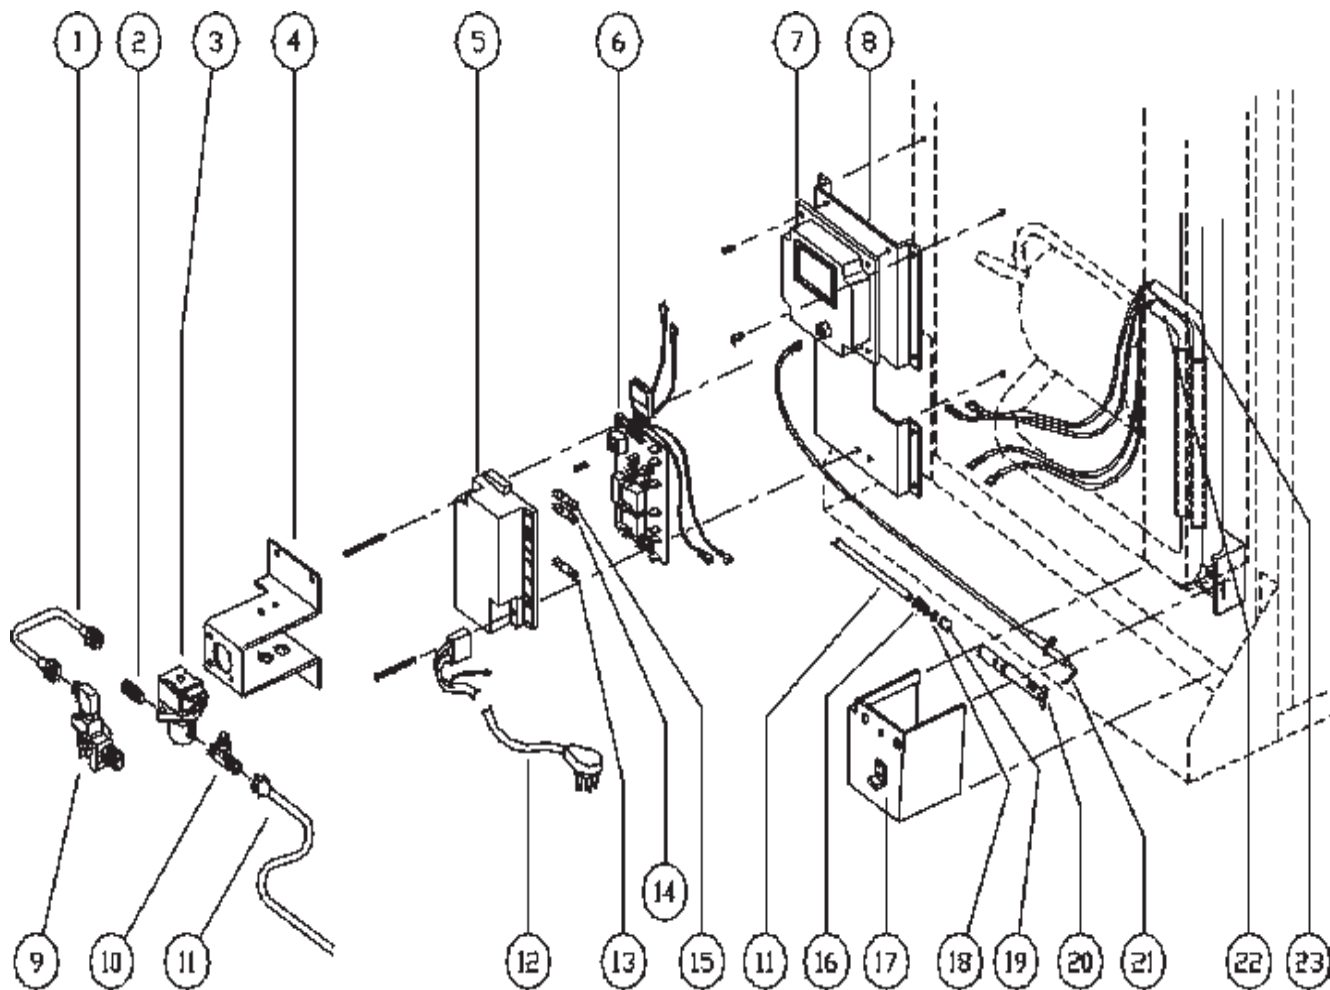

CONTROL ASSEMBLY - 6000 SERIES