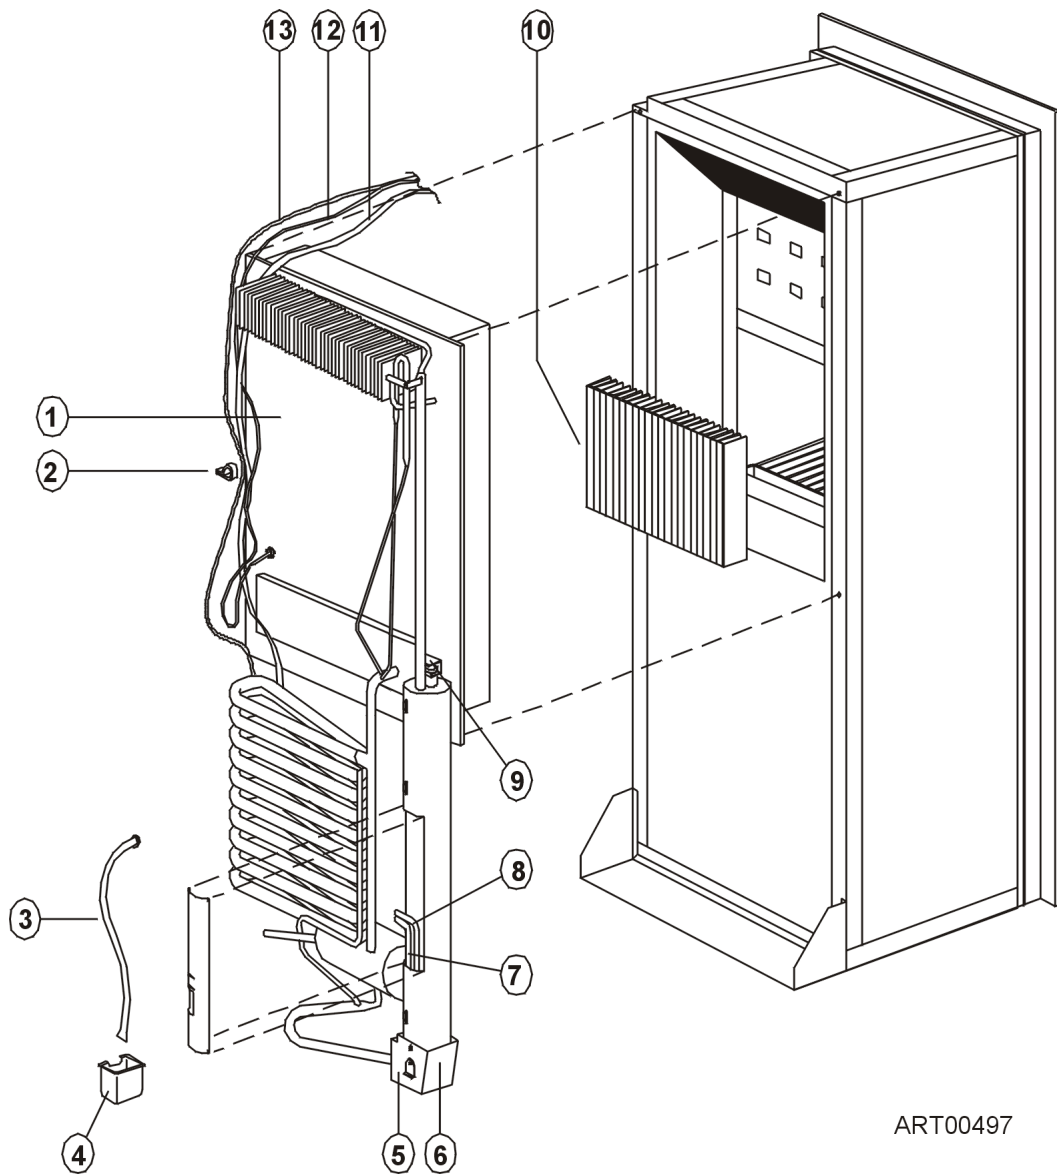

CABINET ASSEMBLY - FRONT VIEW - 606 ,608, 616, 618 SERIES

NO.	PART #	DESCRIPTION	606	608	616	618
1	61582030	HOLE PLUG-BLACK/HINGE HOLES	X	X	X	X
2	618650	SHELF-WIRE/FREEZER			X	
	618057	SHELF-WIRE/FREEZER (USE 618650)(EARLIER VERSION)			X	X
	61710622	SHELF-WIRE/FREEZER (USE 618650)(EARLIER VERSION)			X	X
3	61718722	HUMIDITY SWITCH HARNESS ASSY	X	X	X	X
4	61571522	CABLE-GRAY/ 80"/PC BOARD TO POWER SUPPLY BOARD	X	X	X	X
5	61724138	EYEBROW ASSY-EG2	EG2	EG2	EG2	EG2
	61724038	EYEBROW ASSY-EG3	EG3	EG3	EG3	EG3
6	61693822	THERMISTER-66"	X	X	X	X
7	633734	CLIP-THERMISTER MOUNTING/FIN	X	X	X	X
8	61580830	HINGE BRACKET-RH TOP/LH BTM/BLACK	X	X	X	X
9	61578130	HINGE PIN-BLACK/MALE	X	X	X	X
10	61630422	ICE CUBE TRAY-PLASTIC	X	X	X	X
11	61580722	HINGE BUSHING-AT CENTER HINGE	X	X	X	X
12	61566530	HINGE BRACKET-BLACK/CENTER HINGE	X	X	X	X
13	61566730	HINGE PIN SHAFT-BLACK/AT CENTER HINGE	X	X	X	X
14	61771022	LIGHT KIT ASSEMBLY (OPTIONAL)			X	X
15	61564122	CRISPER COVER-GLASS SHELF	X	X	X	X
16	61571325	CRISPER-WHITE/HALF CRISPER (EARLER VERSION)	X	X	X	X
	618571	CRISPER-WHITE/FULL (LATEST VERSION)			X	X
17	61580930	HINGE BRACKET-LH TOP/RH BTM/BLACK	X	X	X	X
18	618651	SHELF-WIRE/CUT OUT (LATEST VERSION)			X	X
	61646722	SHELF-WIRE/WITH CUT OUT (USE 618055)(EARLIER VERSION)	X	X	X	X
	618055	SHELF-WIRE/CUT OUT (EARLIER VERSION)			X	X
19	61622130	FRONT COVER-BLACK/REPLACEABLE BOTTOM TRIM	X	X	X	X
20	618649	SHELF-WIRE/MIDDLE (LATEST VERSION)			X	X
	618052	SHELF-WIRE/MIDDLE (EARLIER VERSION)			X	X
	61563822	SHELF-WIRE/MIDDLE (USE 618052) (EARLIER VERSION)	X	X	X	X
21	618059	SHELF-WIRE/SHORT			X	X
	61718222	SHELF-WIRE/SHORT (USE 618059)	X	X	X	X
NS	61580222	RETAINER-WIRE SHELF (NOT SHOWN)	X	X	X	X
NS	61580322	RETAINER-GLASS SHELF	X	X	X	X
22	61572830	DRIP TRAY-INSIDE/WHITE	X	X	X	X
23	61578522	DOOR LATCH	X	X	X	X
NS	61579730	CAP-SNAP ON/BLACK/INSTALLATION HOLES (NOT SHOWN)	X	X	X	X
NS	61580630	HINGE PIN-BLACK/TOP/BOTTOM HINGE/FEMALE (NOT SHOWN)	X	X	X	X

PART IS NO LONGER AVAILABLE

CABINET ASSEMBLY - REAR VIEW - COOLING UNIT AREA - 6000 SERIES

ART00497