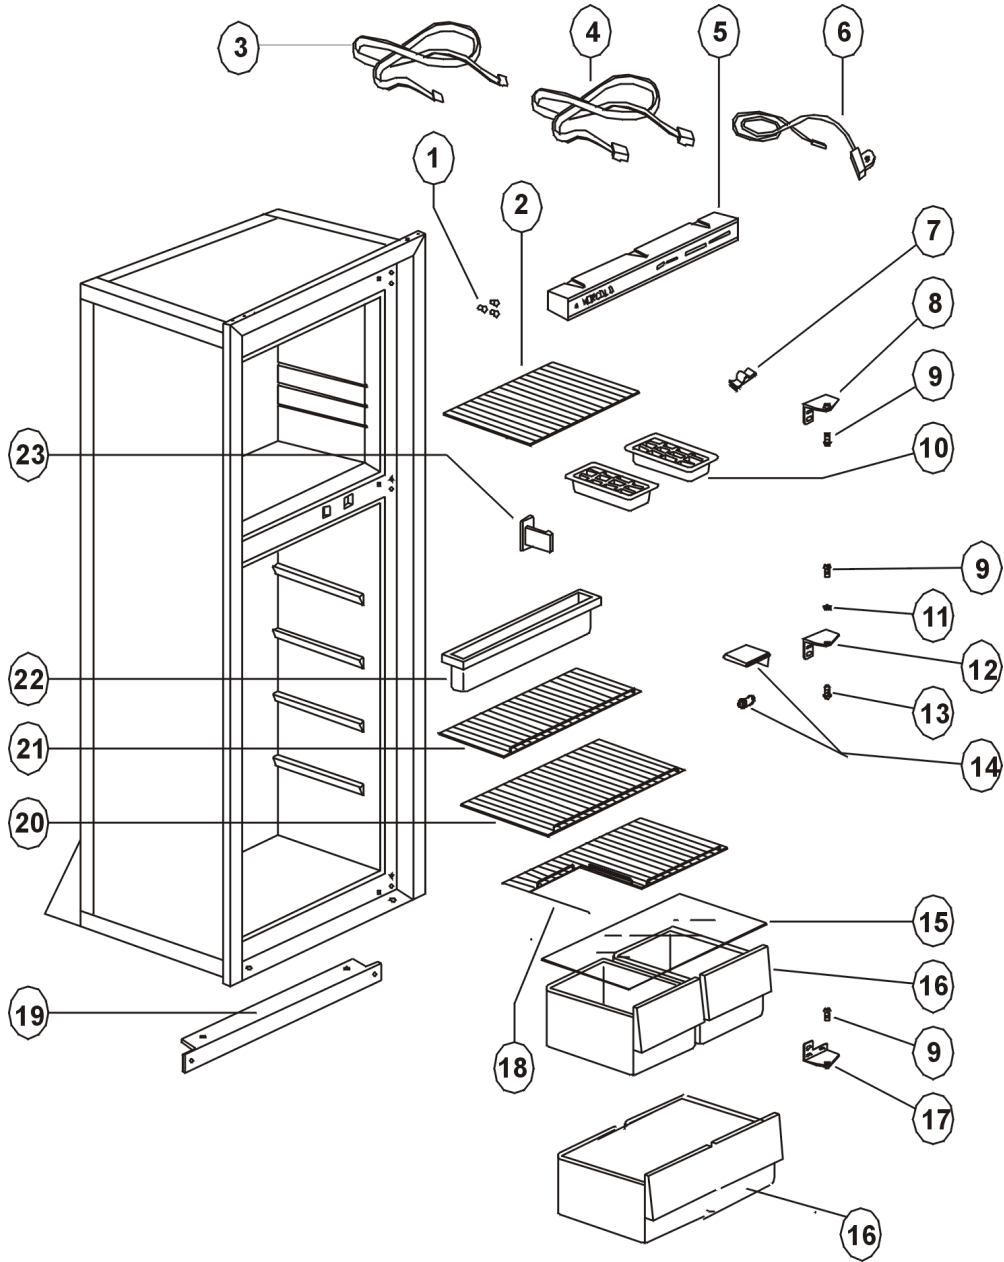

CABINET ASSEMBLY - FRONT VIEW - 606 ,608, 616, 618 SERIES

CABINET ASSEMBLY - FRONT VIEW - 606 ,608, 616, 618 SERIES

NO.	PART #	DESCRIPTION	606	608	616	618
1	61582030	HOLE PLUG-BLACK/HINGE HOLES	X	X	X	X
2	618650	SHELF-WIRE/FREEZER			X	
	618057	SHELF-WIRE/FREEZER (USE 618650)(EARLIER VERSION)			X	X
	61710622	SHELF-WIRE/FREEZER (USE 618650)(EARLIER VERSION)			X	X
3	61718722	HUMIDITY SWITCH HARNESS ASSY	X	X	X	X
4	61571522	CABLE-GRAY/ 80"/PC BOARD TO POWER SUPPLY BOARD	X	X	X	X
5	61724138	EYEBROW ASSY-EG2	EG2	EG2	EG2	EG2
	61724038	EYEBROW ASSY-EG3	EG3	EG3	EG3	EG3
6	61693822	THERMISTER-66"	X	X	X	X
7	633734	CLIP-THERMISTER MOUNTING/FIN	X	X	X	X
8	61580830	HINGE BRACKET-RH TOP/LH BTM/BLACK	X	X	X	X
9	61578130	HINGE PIN-BLACK/MALE	X	X	X	X
10	61630422	ICE CUBE TRAY-PLASTIC	X	X	X	X
11	61580722	HINGE BUSHING-AT CENTER HINGE	X	X	X	X
12	61566530	HINGE BRACKET-BLACK/CENTER HINGE	X	X	X	X
13	61566730	HINGE PIN SHAFT-BLACK/AT CENTER HINGE	X	X	X	X
14	61771022	LIGHT KIT ASSEMBLY (OPTIONAL)			X	X
15	61564122	CRISPER COVER-GLASS SHELF	X	X	X	X
16	61571325	CRISPER-WHITE/HALF CRISPER (EARLER VERSION)	X	X	X	X
	618571	CRISPER-WHITE/FULL (LATEST VERSION)			X	X
17	61580930	HINGE BRACKET-LH TOP/RH BTM/BLACK	X	X	X	X
18	618651	SHELF-WIRE/CUT OUT (LATEST VERSION)			X	X
	61646722	SHELF-WIRE/WITH CUT OUT (USE 618055)(EARLIER VERSION)	X	X	X	X
	618055	SHELF-WIRE/CUT OUT (EARLIER VERSION)			X	X
19	61622130	FRONT COVER-BLACK/REPLACEABLE BOTTOM TRIM	X	X	X	X
20	618649	SHELF-WIRE/MIDDLE (LATEST VERSION)			X	X
	618052	SHELF-WIRE/MIDDLE (EARLIER VERSION)			X	X
	61563822	SHELF-WIRE/MIDDLE (USE 618052) (EARLIER VERSION)	X	X	X	X
21	618059	SHELF-WIRE/SHORT			X	X
	61718222	SHELF-WIRE/SHORT (USE 618059)	X	X	X	X
NS	61580222	RETAINER-WIRE SHELF (NOT SHOWN)	X	X	X	X
NS	61580322	RETAINER-GLASS SHELF	X	X	X	X
22	61572830	DRIP TRAY-INSIDE/WHITE	X	X	X	X
23	61578522	DOOR LATCH	X	X	X	X
NS	61579730	CAP-SNAP ON/BLACK/INSTALLATION HOLES (NOT SHOWN)	X	X	X	X
NS	61580630	HINGE PIN-BLACK/TOP/BOTTOM HINGE/FEMALE (NOT SHOWN)	X	X	X	X

PART IS NO LONGER AVAILABLE