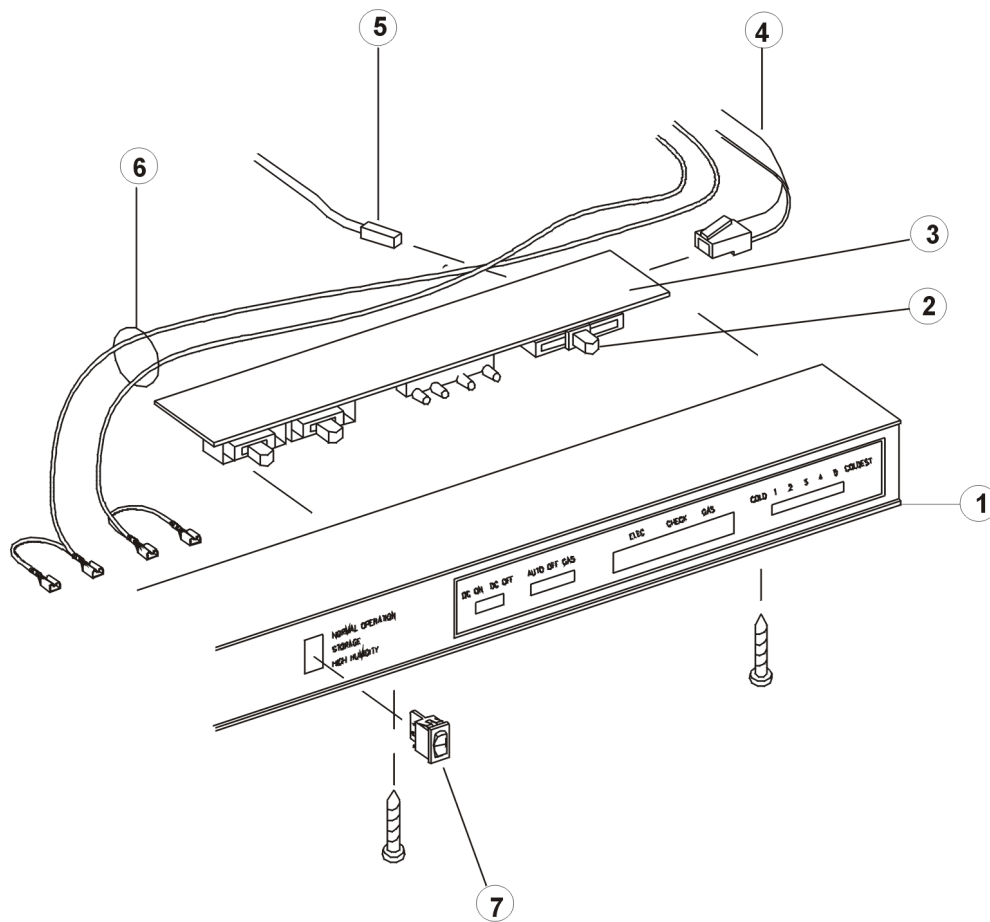

PART IS NO LONGER AVAILABLE

EYEBROW ASSEMBLY - 6000 SERIES

NO.	PART #	DESCRIPTION	605	606	608	616	618
	61660937	EYEBROW ASSY-EG2	EG2				
	61724138	EYEBROW ASSY-EG2		EG2	EG2	EG2	EG2
	61661037	EYEBROW ASSY-EG3	EG3				
	61724038	EYEBROW ASSY-EG3		EG3	EG3	EG3	EG3
1	61669822	EYEBROW SHELL-EG2	EG2				
	61726622	EYEBROW SHELL-EG2		EG2	EG2	EG2	EG2
	61669922	EYEBROW SHELL-EG3	EG3				
	61726722	EYEBROW SHELL-EG3		EG3	EG3	EG3	EG3
2	61587422	THERMOSTAT BUTTON	X	X	X	X	X
3	61647322	PC BOARD-EG2/AT EYEBROW ASSY	EG2	EG2	EG2	EG2	EG2
	61647522	PC BOARD-EG3/AT EYEBROW ASSY	EG3	EG3	EG3	EG3	EG3
4	61571522	CABLE-GRAY/ 80"/PC BOARD TO POWER SUPPLY BOARD	X	X	X	X	X
5	61693822	THERMISTER-66"	X	X	X	X	X
6	61718722	HUMIDITY SWITCH HARNESS ASSY		X	X	X	X
7	61525922	ROCKER SWITCH-BLACK/3 POSITION		X	X	X	X
		PART IS NO LONGER AVAILABLE					