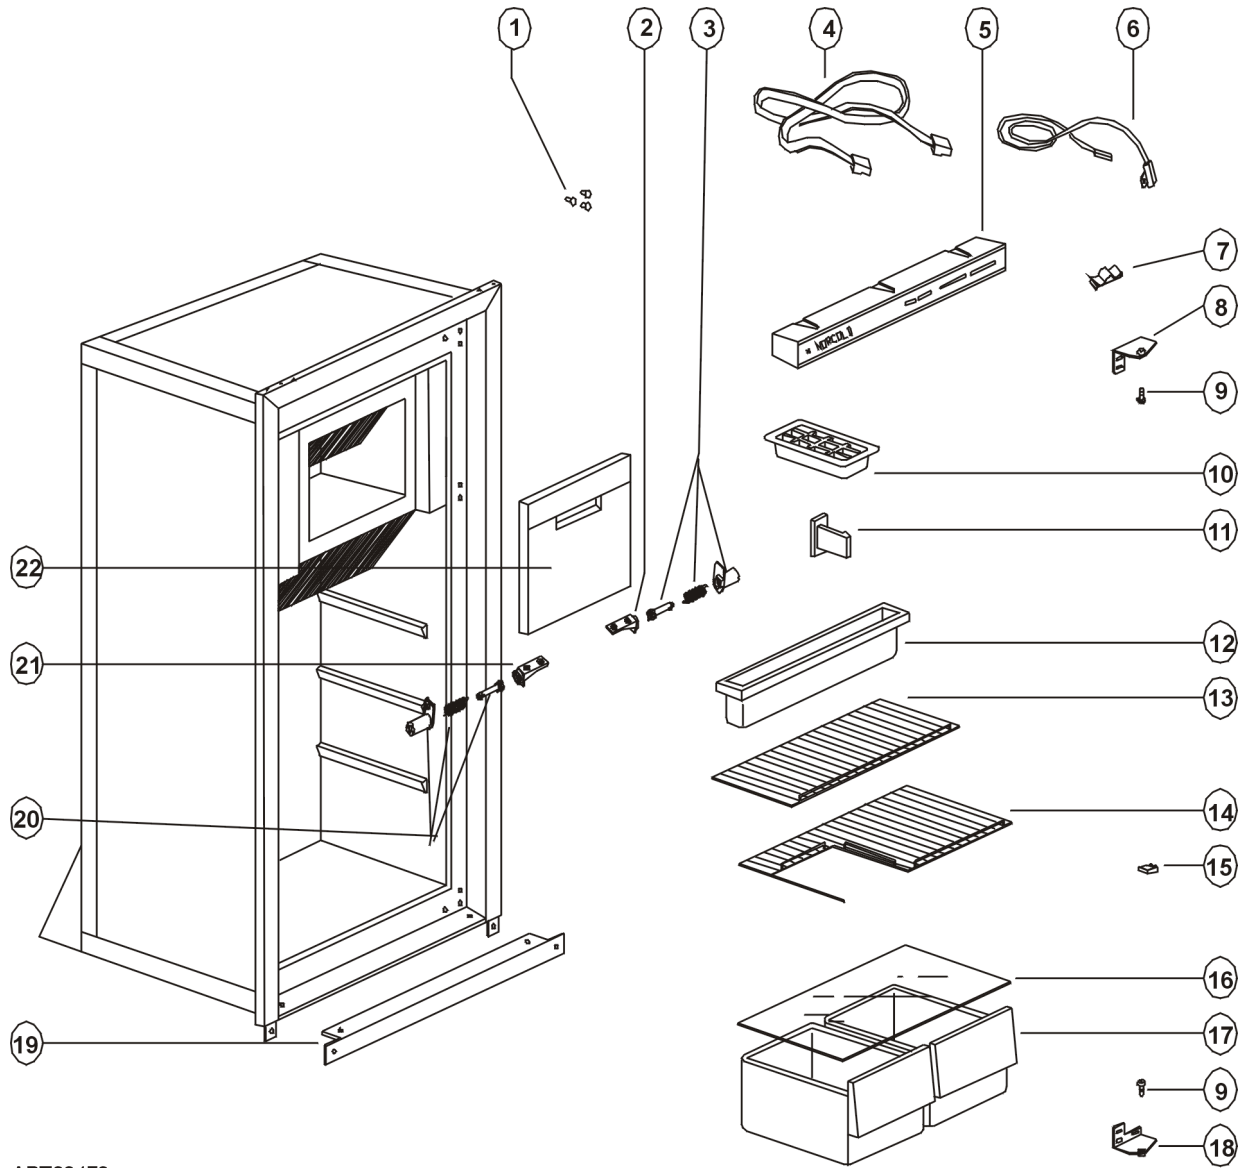

CABINET ASSEMBLY - FRONT VIEW - 605 SERIES

ART00470

CABINET ASSEMBLY - FRONT VIEW - 605 SERIES

NO.	PART #	DESCRIPTION	605
1	61582030	HOLE PLUG-BLACK/HINGE HOLES	X
2	61632930	MOUNTING CLIP-RH/WHITE/EVAPORATOR DOOR	X
3	619041	SPRING HOLDER ASSY-RH/EVAP DOOR/SILVER SPRING	X
4	61571522	CABLE-GRAY/ 80"/PC BOARD TO POWER SUPPLY BOARD	X
5	61660937	EYEBROW ASSY-EG2	EG2
	61661037	EYEBROW ASSY-EG3	EG3
6	61693822	THERMISTER-66"	X
7	633734	CLIP-THERMISTER MOUNTING/FIN	X
8	61580830	HINGE BRACKET-RH TOP/LH BTM/BLACK	X
9	61578130	HINGE PIN-BLACK/MALE	X
10	61630422	ICE CUBE TRAY-PLASTIC	X
11	61578522	DOOR LATCH	X
12	61619930	DRIP TRAY-INSIDE	X
13	618651	SHELF-WIRE/CUT OUT (TOP SHELF/LATEST VERSION)	X
	618059	SHELF-WIRE/SHORT (TOP SHELF/EARLIER VERSION)	X
	61718222	SHELF-WIRE/SHORT (USE 618059)(TOP SHELF/EARLIER VERSION)	X
14	618649	SHELF-WIRE/MIDDLE (BOTTOM SHELF/LATEST VERSION)	X
	618055	SHELF-WIRE/CUT OUT (EARLIER VERSION)	X
	61646722	SHELF-WIRE/WITH CUT OUT (USE 618055) (BOTTOM SHELF/EARLIER VERSION)	X
NS	61622722	RETAINER-WIRE SHELF (NOT SHOWN)	X
15	61580322	RETAINER-GLASS SHELF	X
16	61564122	CRISPER COVER-GLASS SHELF	X
17	61571325	CRISPER-WHITE/HALF CRISPER (EARLER VERSION)	X
	618571	CRISPER-WHITE/FULL (LATEST VERSION)	X
18	61580930	HINGE BRACKET-LH TOP/RH BTM/BLACK	X
19	61622130	FRONT COVER-BLACK/REPLACEABLE BOTTOM TRIM	X
20	619042	SPRING HOLDER ASSY-LH/EVAP DOOR/YELLOW SPRING	X
21	61633030	MOUNTING CLIP-LH/WHITE/EVAPORATOR DOOR	X
22	61620738	EVAPORATOR DOOR ASSY-WHITE/WITHOUT DECAL	X
NS	61618730	DOOR GASKET-EVAPORATOR/GRAY (NOT SHOWN)	X
NS	61579730	CAP-SNAP ON/BLACK/INSTALLATION HOLES (NOT SHOWN)	X
NS	61580630	HINGE PIN-BLACK/TOP/BOTTOM HINGE/FEMALE (NOT SHOWN)	X
		PART IS NO LONGER AVAILABLE