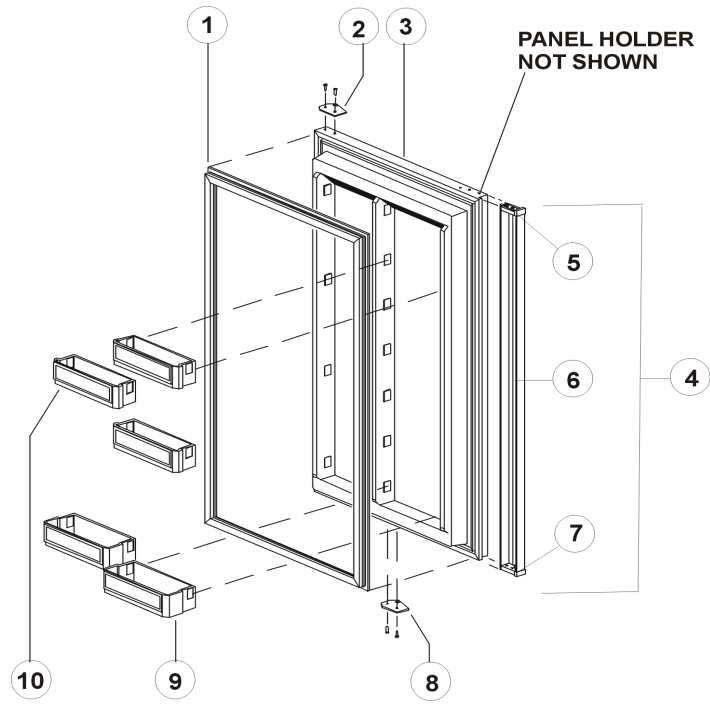

LOWER DOOR (FRESH FOOD) - 6000 SERIES

NO.	PART #	DESCRIPTION	605	606	608	616	618
1	61568030	DOOR GASKET-LOWER/GRAY	X		X		X
	61567930	DOOR GASKET-LOWER/GRAY		X		X	
2	61631330	HINGE PLATE-BLACK/RH TOP/LH BOTTOM/PLASTIC	X	X	X	X	X
3	61581738-B	DOOR LINER ASSY-LOWER/BLACK/WHITE	X		X		X
	61581938-B	DOOR LINER ASSY-LOWER/BLACK/WHITE LINER (USE 61690038)		X		X	
	61690038	DOOR LINER ASSY-LOWER		X		X	
NS	61593130	PANEL HOLDER-BLACK/LOWER DOOR (NOT SHOWN)	X		X		X
NS	61593030	PANEL HOLDER-BLACK/LOWER DOOR (NOT SHOWN)		X		X	
4	61648838	DOOR HANDLE ASSY-LOWER/BLACK	X		X		X
	61649938	DOOR HANDLE ASSY-LOWER/BLACK (USE 61648838)	X		X		
	61648938	DOOR HANDLE ASSY-LOWER/BLACK (USE 61743738)		X		X	
	61743738	DOOR HANDLE ASSY-LOWER		X		X	
	61666622	DOOR HANDLE WITH DECAL-LOWER (USE 61648422)	X		X		
	61648422	DOOR HANDLE WITH DECAL-LOWER	X		X		
5	61593830	END CAP-BLACK/STOP CATCH	X	X	X	X	X
6	61648422	DOOR HANDLE-LOWER	X		X		X
	61648322	DOOR HANDLE-LOWER (USE 61743722)		X		X	
	61743722	DOOR HANDLE-LOWER		X		X	
7	61593730	END CAP-BLACK/SPRING CATCH	X	X	X	X	X
NS	61558822	SPRING-DOOR HANDLE (NOT SHOWN)	X	X	X	X	X
8	61631430	HINGE PLATE-BLACK/LH TOP/RH BOTTOM/PLASTIC	X	X	X	X	X
9	61579425	BIN-MILK/WHITE	X	X	X	X	X
10	61564025	BIN-DOOR SHELF/WHITE	X	X	X	X	X
		PART IS NO LONGER AVAILABLE					