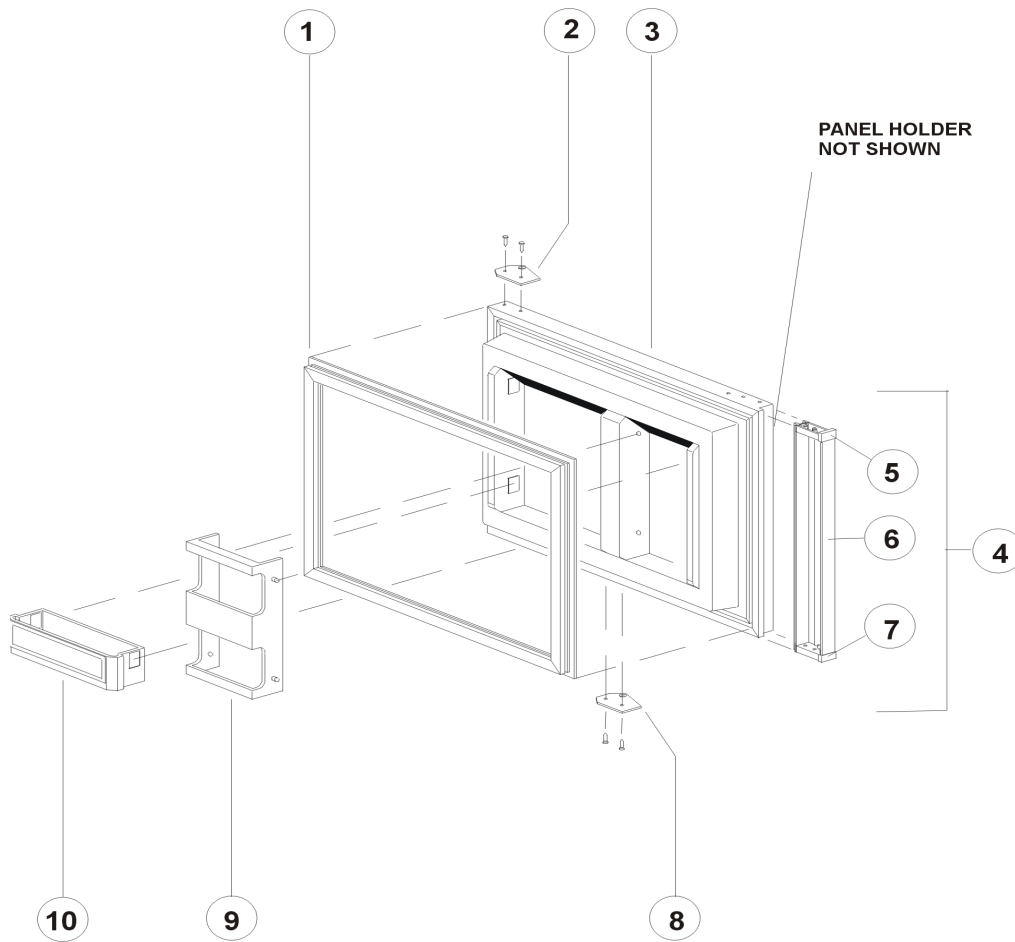

UPPER DOOR - 606, 608, 616, 618, D6162, D6182 SERIES

NO.	PART #	DESCRIPTION	606	608	616	618
1	61567830	DOOR GASKET-UPPER/GRAY	X	X	X	X
2	61631330	HINGE PLATE-BLACK/RH TOP/LH BOTTOM/PLASTIC	X	X	X	X
3	61581838-B	DOOR LINER ASSY-FOAMED/UPPER/BLACK/WHITE (USE 61689938)	X	X	X	X
	61581838-B	DOOR LINER ASSY-FOAMED/UPPER	X	X	X	X
NS	61592930	PANEL HOLDER-BLACK/UPPER DOOR (NOT SHOWN)	X	X	X	X
4	61649038	DOOR HANDLE ASSY-UPPER/BLACK	X	X	X	X
5	61593830	END CAP-BLACK/STOP CATCH	X	X	X	X
6	61648222	DOOR HANDLE-UPPER	X	X	X	X
7	61593730	END CAP-BLACK/SPRING CATCH	X	X	X	X
NS	61558822	SPRING-DOOR HANDLE (NOT SHOWN)	X	X	X	X
8	61631430	HINGE PLATE-BLACK/LH TOP/RH BOTTOM/PLASTIC	X	X	X	X
9	61580525	JUICE RACK-WHITE	X	X	X	X
10	61564025	BIN-DOOR SHELF/WHITE	X	X	X	X
		PART IS NO LONGER AVAILABLE