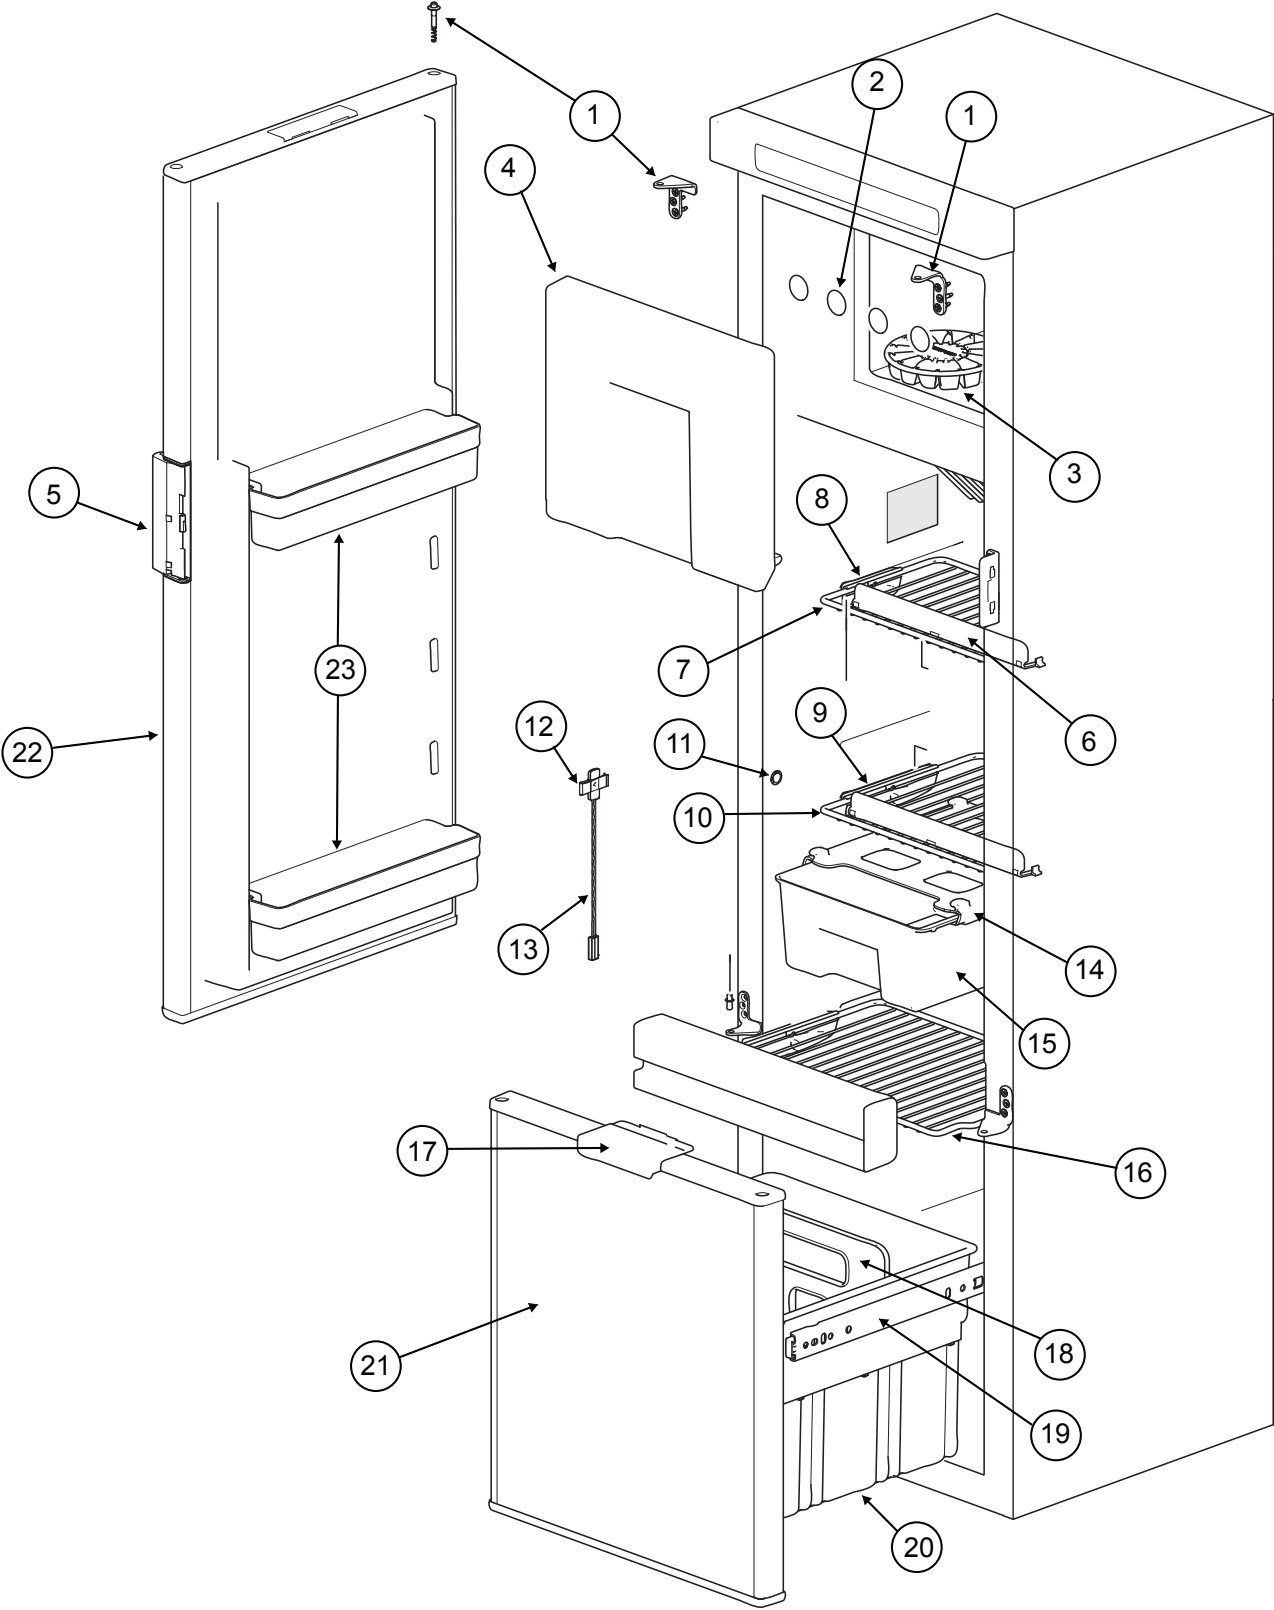

NS- NOT SHOWN

 NO LONGER AVAILABLE

CABINET AREA (FRONT VIEW) - N3141

CABINET AREA (FRONT VIEW) - N3141

NO.	PART #	DESCRIPTION	N3141
1	691456	KIT- HINGE LH/RH	X
2	62447908	CAP FREEZER BOLT	X
3	61630422	ICE CUBE TRAY	X
4	691112	FREEZER DOOR ASSEMBLY (USE 639186)	X
	639186	KIT-SERVICE FREEZER DOOR REPLACEMENT	X
5	691113	KIT- DOOR HANDLE	X
6	691114	SHELF FOOD RETAINER	X
7	691115	SHELF (USE 691730)	X
	691730	SHELF	X
8	62362608	SHELF CLIP- SMALL	X
9	62362508	SHLEF CLIP- LARGE	X
10	691116	SHELF (USE 691731)	X
	691731	SHELF	X
11	62362208	CAP	X
12	623059	FIN CLIP	X
13	623077	THERMISTOR	X
14	691118	GUIDING COVER	X
15	691119	SLIDE OUT BOX	X
16	691117	SHELF (USE 691732)	X
	691732	SHELF	X
17	691287	DRAWER HANDLE	X
18	691120	DRAWER DIVIDER	X
19	691123	DRAWER GUIDES	X
20	691288	DRAWER BIN	X
21	690521	DRAWER DOOR	X
22	690519	CABINET DOOR	X
23	691121	DOOR BIN	X
NS	690611	DOOR PANEL RETAINER	X
NS	690677	DOOR LATCH SPRING	X