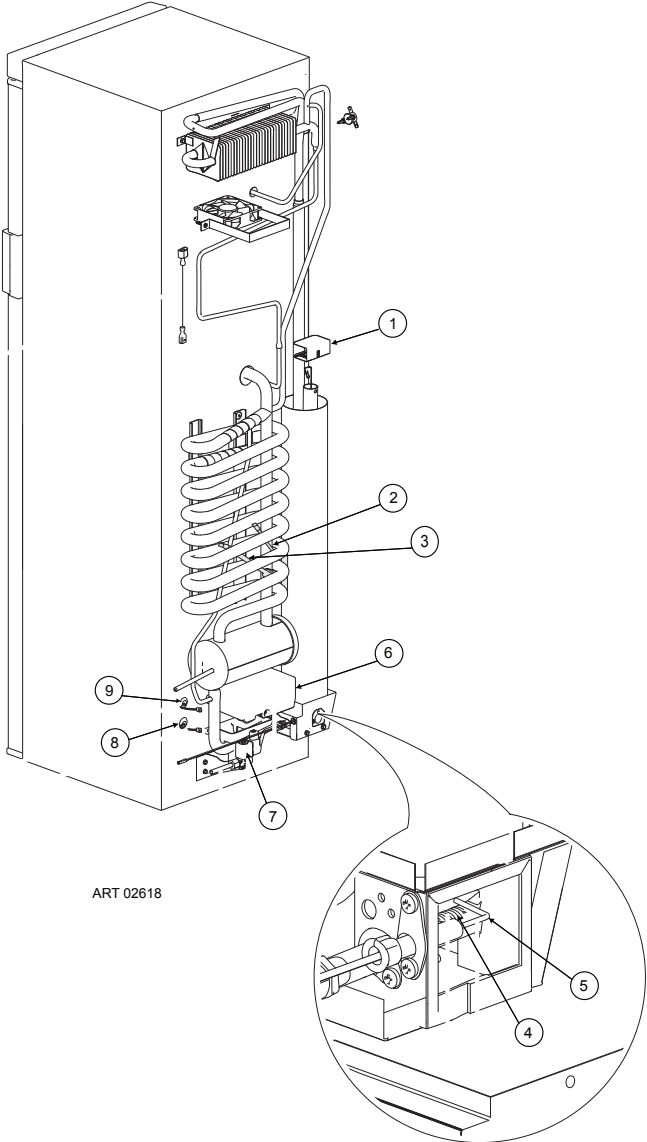

NS- NOT SHOWN

 NO LONGER AVAILABLE

CABINET AREA (FRONT VIEW) - N3141

CABINET AREA (FRONT VIEW) - N3141

NO.	PART #	DESCRIPTION	N3141
1	691456	KIT- HINGE LH/RH	X
2	62447908	CAP FREEZER BOLT	X
3	61630422	ICE CUBE TRAY	X
4	691112	FREEZER DOOR ASSEMBLY (USE 639186)	X
	639186	KIT-SERVICE FREEZER DOOR REPLACEMENT	X
5	691113	KIT- DOOR HANDLE	X
6	691114	SHELF FOOD RETAINER	X
7	691115	SHELF (USE 691730)	X
	691730	SHELF	X
8	62362608	SHELF CLIP- SMALL	X
9	62362508	SHLEF CLIP- LARGE	X
10	691116	SHELF (USE 691731)	X
	691731	SHELF	X
11	62362208	CAP	X
12	623059	FIN CLIP	X
13	623077	THERMISTOR	X
14	691118	GUIDING COVER	X
15	691119	SLIDE OUT BOX	X
16	691117	SHELF (USE 691732)	X
	691732	SHELF	X
17	691287	DRAWER HANDLE	X
18	691120	DRAWER DIVIDER	X
19	691123	DRAWER GUIDES	X
20	691288	DRAWER BIN	X
21	690521	DRAWER DOOR	X
22	690519	CABINET DOOR	X
23	691121	DOOR BIN	X
NS	690611	DOOR PANEL RETAINER	X
NS	690677	DOOR LATCH SPRING	X

NS - NOT SHOWN

 NO LONGER AVAILABLE

CABINET AREA (REAR VIEW) - N3141

ART 02618

LE1386_N3141_US_back

CABINET AREA (REAR VIEW) - N3141

NO.	PART #	DESCRIPTION	N3141
1	690839	HEAT CAP (USE 639190)	X
	639190	KIT SERVICE HEAT CAP REPLACEMENT	X
2	691124	AC HEATER (USE 639191)	X
	639191	KIT SERVICE HEATER REPLACEMENT	X
3	691125	DC HEATER (USE 639192)	X
	639192	KIT SERVICE HEATER REPLACEMENT	X
4	623058	BURNER ASSEMBLY (USE 639193)	X
	639193	KIT SERVICE BURNER ASSY REPLACEMENT	X
5	690840	SPARK ELECTRODE (USE 639198)	X
	639198	KITSERVICE SPARK ELECTRODE REPLACEMENT	X
6	691101	POWER CONTROL BOARD (USE 692247)	X
	692247	POWER CONTROL BOARD	X
	639220	KIT SERVICE POWER BOARD REPLACEMENT	X
	634639	POWER BOARD HOUSING COVER	X
7	690810	GAS VALVE (USE 639199)	X
	639199	KIT SERVICE GAS VALVE REPLACEMENT	X
8	690853	THERMISTOR CABLE	X
9	690854	COMMUNICATION CABLE	X
NS	690798	CONNECTION CABLE- 12V/FAN CABLE	X
NS	691446	POWER CORD	X
NS	636877	KIT SERVICE THERMOSTAT FAN	X
NS	636876	KIT SERVICE FAN REPLACEMENT	X
NS	690675	DIFFUSER WIRE	X
NS	61678922	DIFFUSER BAFFLE	X