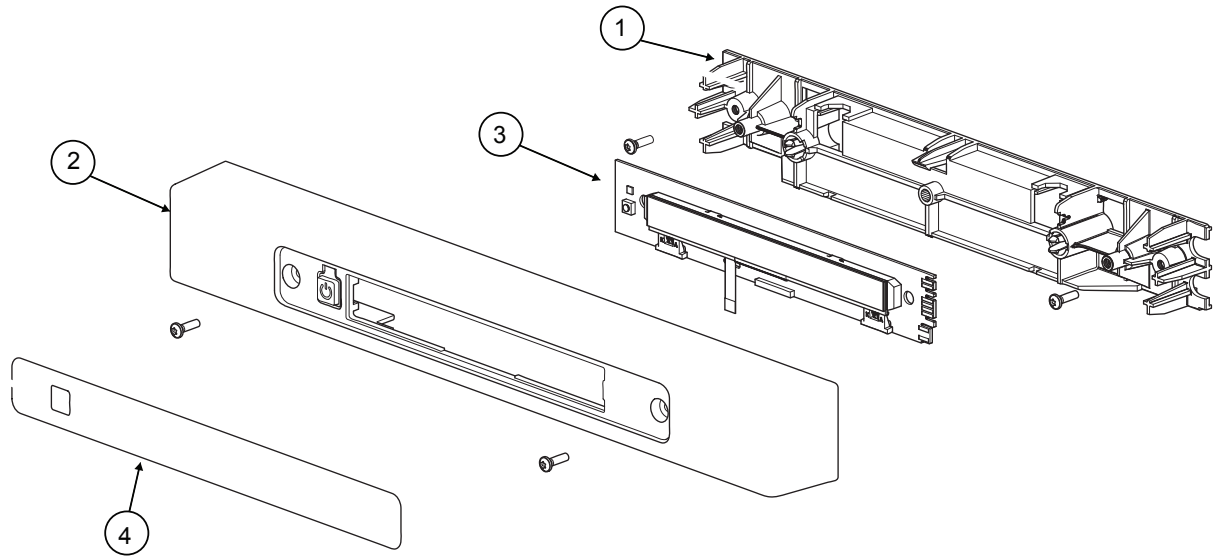

NORCOLD

PARTS LIST

N3104
N3150
N3141

PART NO. 635992
NORCOLD 9/27/2021

CONTROL PANEL - N3104 / N3150 MODELS

Art02379

NO.	PART #	DESCRIPTION	N3104	N3150
1	690869	DISPLAY BOARD MOUNTING BRACKET	X	X
2	690872	DISPLAY BOARD (SN E001N-E366N,E001P-E365P, E001R-E365R, E001S-E058S) (USE 691449)	X	
	691449	KIT DISPLAY BOARD/POWER BOARD (SN E001N-E366N,E001P-E365P, E001R-E365R, E001S-E058S)	X	X
	691451	KIT-LCD DISPLAY BOARD (SN E059S AND ABOVE) (USE 638233)	X	
	638233	KIT-SERVICE LCD DISPLAY BOARD (SN E059S AND ABOVE)	X	
	690872	DISPLAY BOARD (SN E001N-E366N, E001P-E365P, E001R-E365R, E001S-E054S)		X
	691451	KIT- LCD DISPLAY BOARD (SN E055S AND ABOVE) (USE 638233)		X
	638233	KIT-SERVICE LCD DISPLAY BOARD (SN E055S AND ABOVE)		X
3	69087027	HOUSING-CURVED LEFT (FOR LH HINGE) (SHOWN) (USE 636881)	X	X
	636881	KIT-SERVICE CURVED HOUSING LH	X	X
	69087127	HOUSING-CURVED RIGHT (FOR RH HINGE) (NOT SHOWN) (USE 638234)	X	X
	638234	KIT-SERVICE CURVED HOUSING RH	X	X
4	690873	CONTROL OVERLAY (SN E001N-E366N, E001P-E365P, E001R-E365R, E001S-E058S) (USE 692241)	X	
	692241	LCD CONTROL OVERLAY	X	
	691452	KIT- CONTROL OVERLAY (SN E059S AND ABOVE)	X	
	690873	CONTROL OVERLAY (SN E001N-E366N,E001P-E365P, E001R-E365R, E001S-E054S)		X
	691452	KIT-CONTROL OVERLAY (SN E055S AND ABOVE)		X

NOTE: ITEM #4 IS INCLUDED IN ALL KITS REFERENCED BOVE.

NO LONGER AVAILABLE

CONTROL PANEL - N3141 MODEL

ART 02619

NO.	PART #	DESCRIPTION	N3141
1	691102	TECHNICAL PANEL FLAT (USE 639217)	X
	639217	KIT SERVICE CONTROL HOUSING REPLACEMENT	X
2	691104	HOUSING FLAT	X
3	691108	KIT- PCB LCD DM (USE 639219)	X
	639219	KIT SERVICE LCD DISPLAY REPLACEMENT (USE 691449)	X
	691449	KIT DISPLAY BOARD/POWER BOARD	X
4	691110	STICKER LCD (USE 691452)	X
	691452	KIT CONTROL OVERLAY	X
		NO LONGER AVAILABLE	