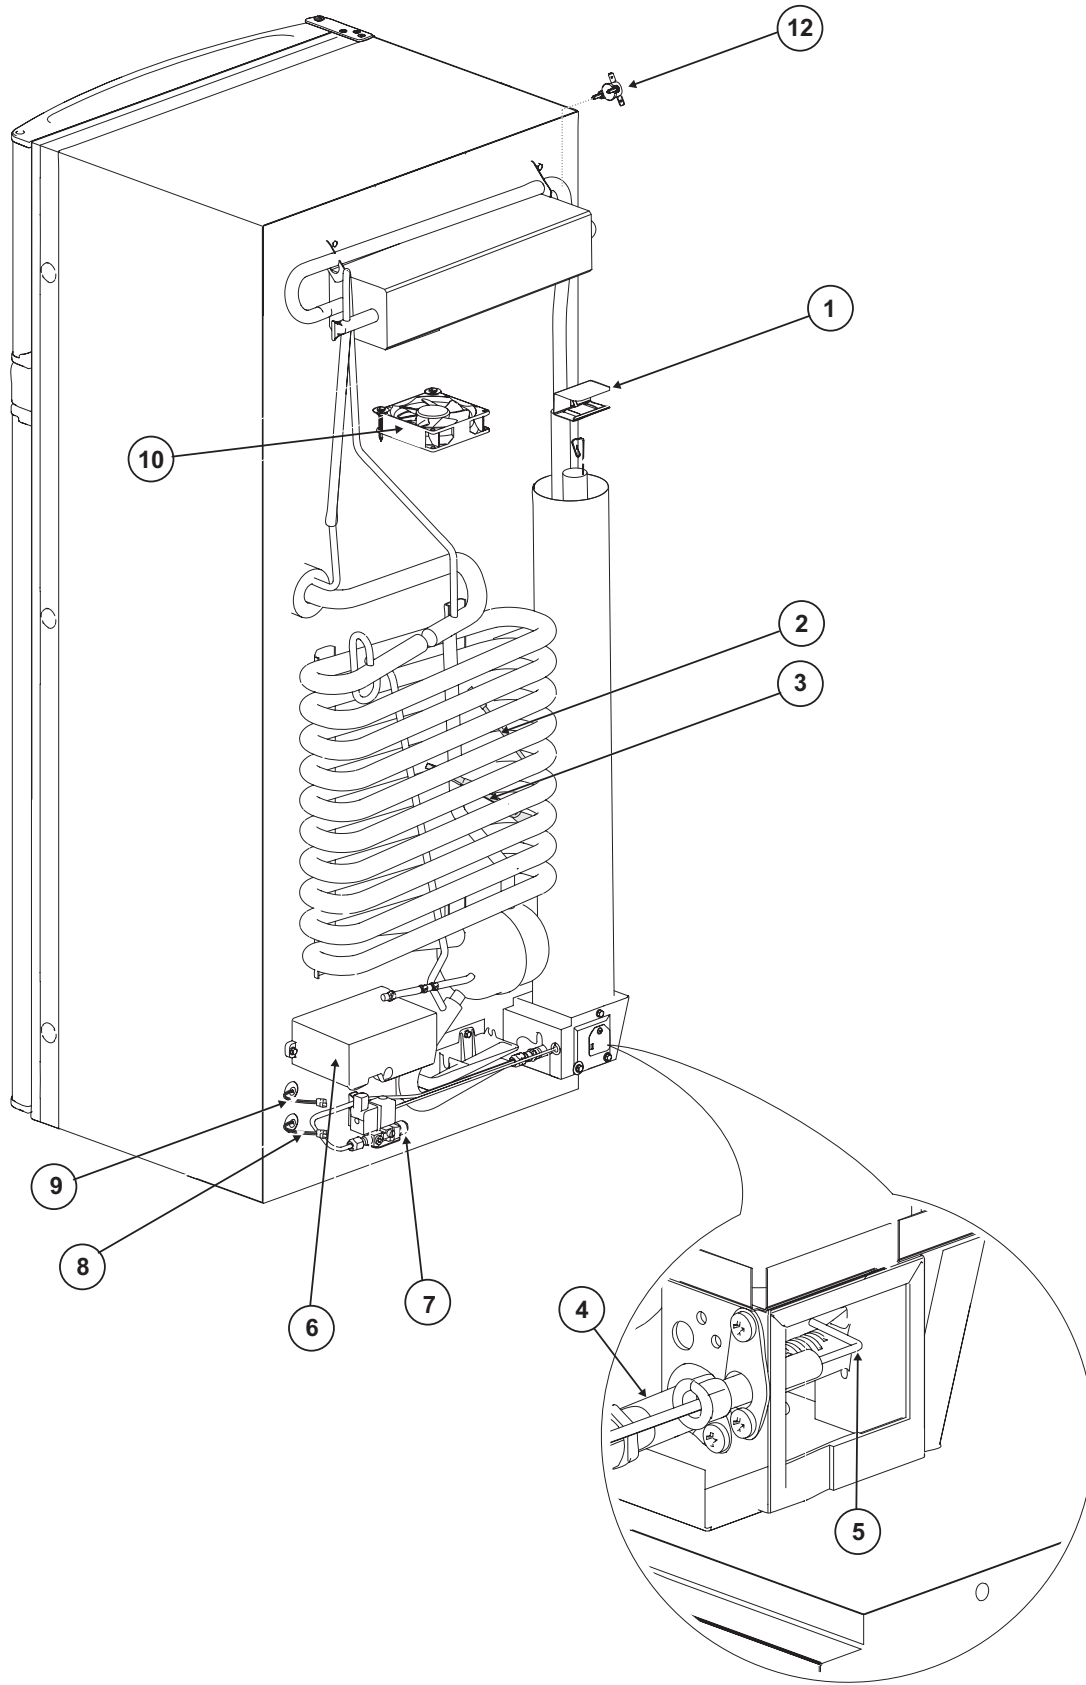

CABINET AREA (FRONT VIEW) - N3150

NO.	PART #	DESCRIPTION	N3150
1	62698527 SPARE PART KIT (BELOW SN EV114)	LATCH-BLACK	X
2		STORAGE STRAP	X
3		STRIKE PLATE-BLACK	X
1	691739 SPARE PART KIT (SN EV114 AND ABOVE)	LATCH-BLACK	X
2		STORAGE STRAP	X
3		STRIKE PLATE-BLACK	X
8	62362208	CAP (CONTAINS 2 CAPS)	X
9	62447908	CAP-FREEZER BOLT (CONTAINS 12 CAPS)	X
10	69083608	SHELF FREEZER G (USE SN E197V09 AND BELOW)	X
	690843	SHELF 404 x 238.5 (USE SN E197V10 AND ABOVE)	X
11	61630422	ICE CUBE TRAY	X
13	69085708	SHELF H (USE SN E197V09 AND BELOW)	X
	692510	SHELF RACK 415 x 150 (USE SN E197V10 AND ABOVE)	X
14	62362608	SHELF CLIP-SMALL (USE SN E197V09 AND BELOW)	X
	692513	CLIP SHELF RACK SMALL (USE SN E197V10 AND ABOVE)	X
15	623059	FIN CLIP	X
16	623077	THERMISTOR	X
18	69085808	SHELF I (USE SN E197V09 AND BELOW)	X
	692511	SHELF RACK 415 x 200 (USE SN E197V10 AND ABOVE)	X
19	62362508	SHELF CLIP-LARGE (USE SN E197V09 AND BELOW)	X
	692514	CLIP SHELF RACK LARGE (USE SN E197V10 AND ABOVE)	X
20	62698012	VEGETABLE BIN (USE SN E197V09 AND BELOW)	X
	692523	VEGETABLE BIN RIGHT (USE SN E197V10 AND ABOVE)	X
	692522	VEGETABLE BIN LEFT (USE SN E197V10 AND ABOVE)	X
21	62400127	LATCH BOTTOM	X
22	62697712	DOOR BIN-CURVED DEEP (USE SN E197V09 AND BELOW)	X
	692520	DOOR BIN CURVED (USE SN E197V10 AND ABOVE)	X
23	62698912	BOTTLE RETAINER (USE SN E197V09 AND BELOW)	X
	692521	BOTTLE RETAINER (USE SN E197V10 AND ABOVE)	X
24	62697612	DOOR BIN-CURVED SHALLOW	X
25	690154107R	DOOR ASSEMBLY-UPPER (USE 692372107R)	X
	692372107R	KIT SERVICE UPPER DOOR	x
26	690153107R	DOOR ASSEMBLY-LOWER	X
NS	69021527	KIT -TO CHANGE REFR DOOR SWING FROM LEFT HINGE TO RIGHT HINGE	X
NS	69021627	KIT -TO CHANGE REFR DOOR SWING FROM RIGHT HINGE TO LEFT HINGE	X
NS	635010	KIT- HINGE LH	X
NS	635011	KIT- HINGE RH	X
NS	692515	CLIP RACK SAFETY LOCK	X

NS - NOT SHOWN

NO LONGER AVAILABLE

CABINET AREA (REAR VIEW) - N3150

Art02383