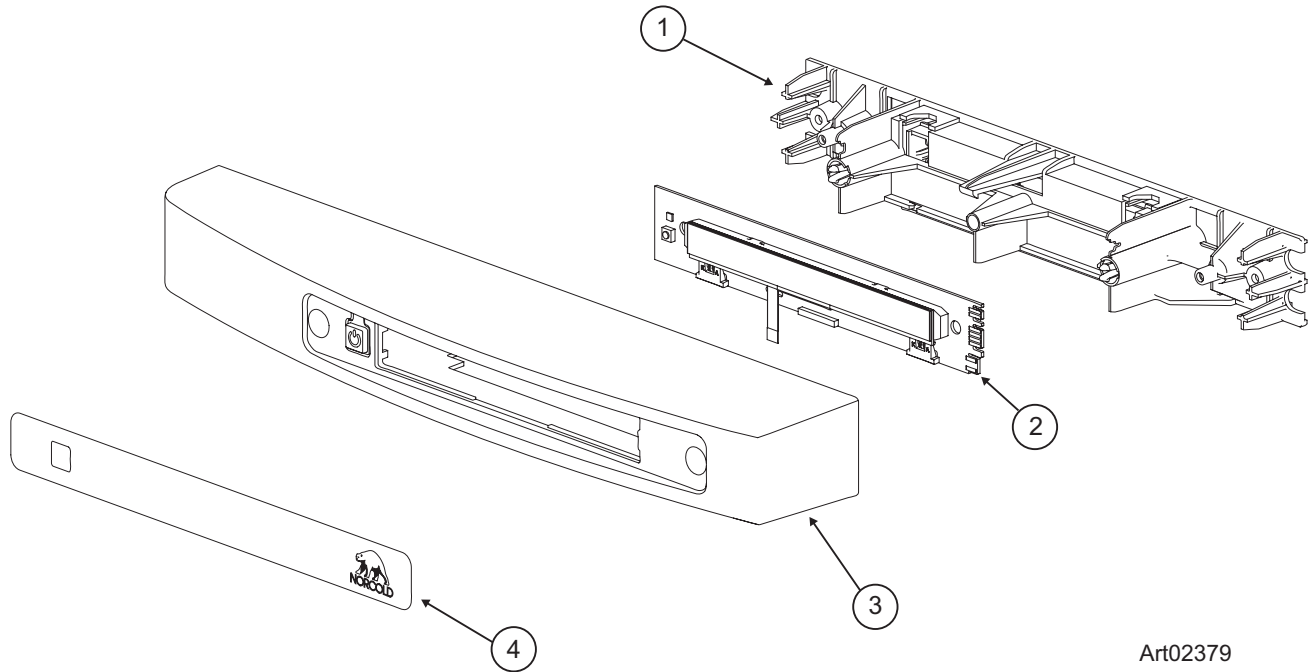

NORCOLD

PARTS LIST

N3104
N3150
N3141

PART NO. 635992
NORCOLD 9/27/2021

CONTROL PANEL - N3104 / N3150 MODELS

Art02379

NO.	PART #	DESCRIPTION	N3104	N3150
1	690869	DISPLAY BOARD MOUNTING BRACKET	X	X
2	690872	DISPLAY BOARD (SN E001N-E366N,E001P-E365P, E001R-E365R, E001S-E058S) (USE 691449)	X	
	691449	KIT DISPLAY BOARD/POWER BOARD (SN E001N-E366N,E001P-E365P, E001R-E365R, E001S-E058S)	X	X
	691451	KIT-LCD DISPLAY BOARD (SN E059S AND ABOVE) (USE 638233)	X	
	638233	KIT-SERVICE LCD DISPLAY BOARD (SN E059S AND ABOVE)	X	
	690872	DISPLAY BOARD (SN E001N-E366N, E001P-E365P, E001R-E365R, E001S-E054S)		X
	691451	KIT- LCD DISPLAY BOARD (SN E055S AND ABOVE) (USE 638233)		X
	638233	KIT-SERVICE LCD DISPLAY BOARD (SN E055S AND ABOVE)		X
3	69087027	HOUSING-CURVED LEFT (FOR LH HINGE) (SHOWN) (USE 636881)	X	X
	636881	KIT-SERVICE CURVED HOUSING LH	X	X
	69087127	HOUSING-CURVED RIGHT (FOR RH HINGE) (NOT SHOWN) (USE 638234)	X	X
	638234	KIT-SERVICE CURVED HOUSING RH	X	X
4	690873	CONTROL OVERLAY (SN E001N-E366N, E001P-E365P, E001R-E365R, E001S-E058S) (USE 692241)	X	
	692241	LCD CONTROL OVERLAY	X	
	691452	KIT- CONTROL OVERLAY (SN E059S AND ABOVE)	X	
	690873	CONTROL OVERLAY (SN E001N-E366N,E001P-E365P, E001R-E365R, E001S-E054S)		X
	691452	KIT-CONTROL OVERLAY (SN E055S AND ABOVE)		X

NOTE: ITEM #4 IS INCLUDED IN ALL KITS REFERENCED BOVE.

NO LONGER AVAILABLE

CONTROL PANEL - N3141 MODEL

ART 02619

NO.	PART #	DESCRIPTION	N3141
1	691102	TECHNICAL PANEL FLAT (USE 639217)	X
	639217	KIT SERVICE CONTROL HOUSING REPLACEMENT	X
2	691104	HOUSING FLAT	X
3	691108	KIT- PCB LCD DM (USE 639219)	X
	639219	KIT SERVICE LCD DISPLAY REPLACEMENT (USE 691449)	X
	691449	KIT DISPLAY BOARD/POWER BOARD	X
4	691110	STICKER LCD (USE 691452)	X
	691452	KIT CONTROL OVERLAY	X
		NO LONGER AVAILABLE	