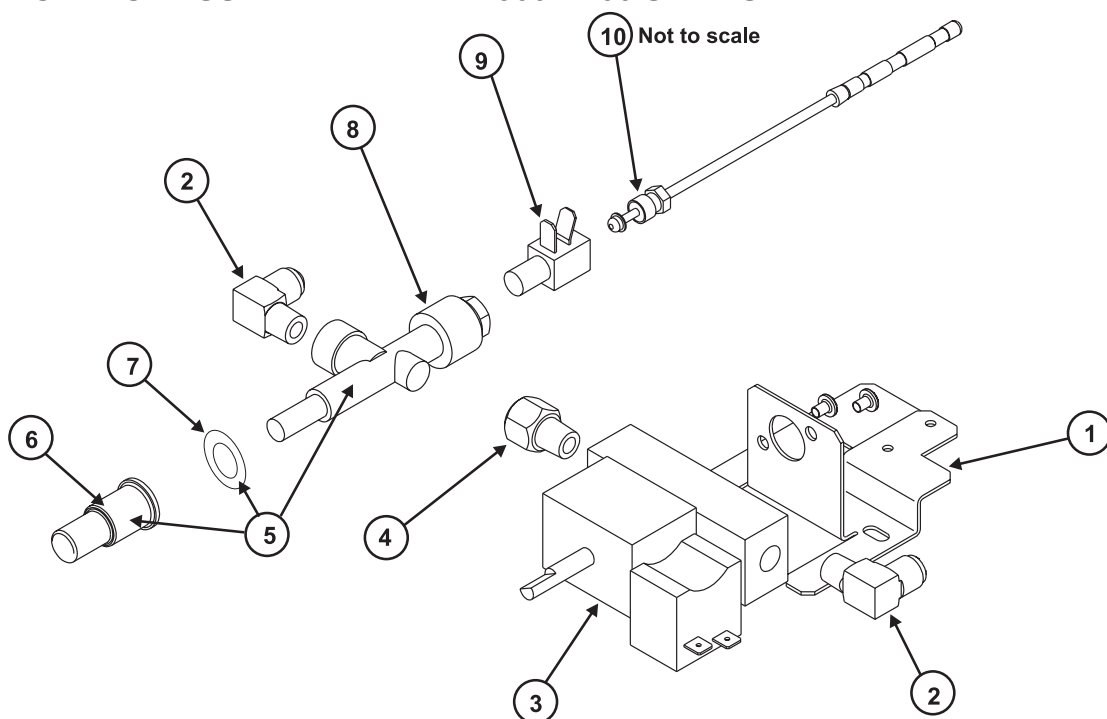

PART IS NO LONGER AVAILABLE

CABINET ASSEMBLY - REAR VIEW N300/N400 SERIES

Art01052

NO.	PART #	DESCRIPTION	N300	N302	N400	N402.3
1	619196	CONTROL PANEL ASSY-EG2/BEIGE	EG2			
	619145	CONTROL PANEL ASSY-EG3/BEIGE	EG3			
	620159	CONTROL PANEL ASSY-EG2/BEIGE			EG2	
	620873	CONTROL PANEL ASSY-EG3/BEIGE			EG3	
	627458	CONTROL PANEL ASSY-EG2/BLACK		EG2		
	627459	CONTROL PANEL ASSY-EG3/BLACK		EG3		
	627463	CONTROL PANEL ASSY-EG2/BLACK				EG2
	627464	CONTROL PANEL ASSY-EG3/BLACK				EG3
2	619147	CONTROL ASSY-GAS	X	X		
	620196	CONTROL ASSY-GAS			X	X
3	633229	BAFFLE-CABINET	X	X		
4	619156	BURNER TUBE (FOR SERIAL # 738383 AND BELOW)	X	X		
	621073	BURNER TUBE (FOR SERIAL # 738384 AND ABOVE)(USE 638984)	X	X		
	638984	KIT SERVICE BRNR TUBE REPLACEMENT	X	X		
	620223	BURNER TUBE (USE 638985)	X	X	X	X
	638985	KIT SERVICE BURNER TUBE REPLACEMENT			X	X
5	619052	FINS (BEFORE SN NRØ5IMT)	X	X		
	61686823	FINS (BEFORE SN 28844024)			X	X
	637609	FINS (SN NRØ5IMT AND AFTER)	X	X		
	637609	FINS (SN 28844024 AND AFTER)			X	X
6	619084	CAP-HEAT DEFLECTOR- S/N 18930682 BEFORE	X	X		
	61695022	CAP-HEAT DEFLECTOR- S/N 18930682 AFTER	X	X	X	X
NS	61728722	CLIP-FIN (NOT SHOWN)	X	X	X	X

GAS CONTROL ASSEMBLY AREA - N300 N400 SERIES

Art01043

NO.	PART #	DESCRIPTION	N300	N302	N400	N402.3
	619147	CONTROL ASSY-GAS	X	X		
	620196	CONTROL ASSY-GAS			X	X
1	617952	BRACKET-MOUNTING/THERMOSTAT/GAS VALVE	X	X	X	X
2	61621622	BRASS ELBOW-UNION TUBE	X	X	X	X
	623297	GAS VALVE-THERMOSTAT CONTROL	X	X		
3	621298	GAS VALVE-THERMOSTAT CONTROL			X	X
4	619055	ADAPTOR-PIPE	X	X		
5	622746001	KIT-SAFETY VALVE/EXTENSION PLUG (USE 638094)	X	X	X	X
	638094	KIT SERVICE GAS SAFETY VALVE REPLACEMENT	X	X	X	X
6	619044	PLUG-SAFETY VALVE EXTENSION (USE 638094)	X	X		
	622396	PLUG-SAFETY VALVE EXTENSION (USE 638094)	X	X		
7	623249	O RING-SAFETY VALVE	X	X		
8	622098	SAFETY VALVE (USE 622746001)	X	X	X	X
9	621737	INTERRUPTER	X	X	X	X
NS	619073	TAB ADAPTER-INTERRUPTER (NOT SHOWN)	X	X	X	X
	619154	THERMOCOUPLE	X	X		
10	620424	THERMOCOUPLE			X	X