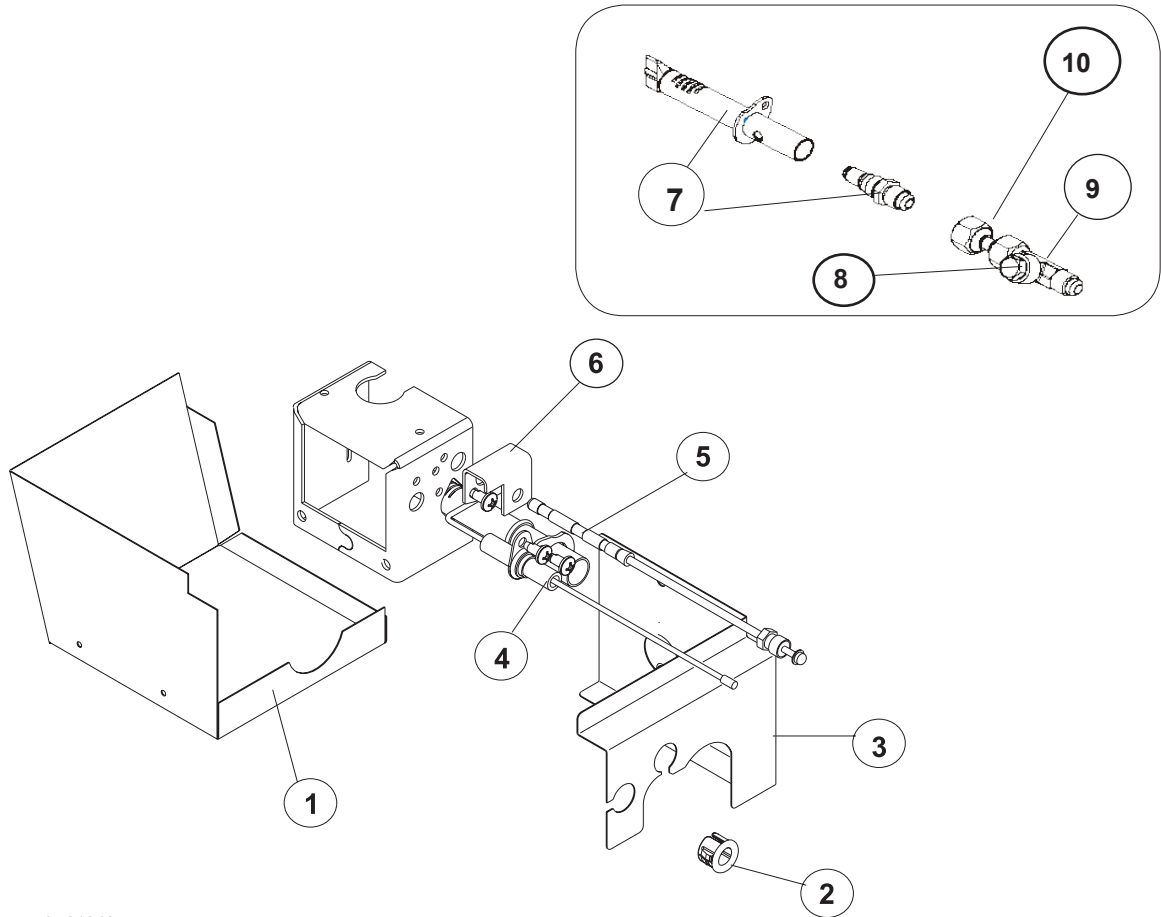

BURNER ASSEMBLY AREA - N300 / N300.3 / N400 / N400.3

Art01048

NO.	PART #	DESCRIPTION	N300	N302	N400	N402.3
1	61695322	BASE-BURNER BOX	X	X	X	X
2	61606522	BUSHING-OPEN/CLOSED 1/2"	X	X	X	X
3	61712637	COVER ASSY-BURNER BOX	X	X	X	X
4	619153	ELECTRODE-SPARK IGNITION ASSY	X	X		
	620227	ELECTRODE-SPARK IGNITION ASSY			X	X
5	619154	THERMOCOUPLE	X	X		
	620424	THERMOCOUPLE			X	X
6	618448	BRACKET-THERMOCOUPLE			X	X
	622547	BRACKET-THERMOCOUPLE	X	X		
7	621953	KIT-BURNER/ORIFICE ADAPTER ASSY-S/N 18930682 BEFORE	X	X		
	636390	KIT-BURNER/ORIFICE ADAPTER ASSY- S/N 18930682 AFTER	X	X		
	621955	KIT-BURNER/ORIFICE ADAPTER ASSY			X	X
8	61445322	PLUG-1/8"/FOR PRESSURE TAP	X	X	X	X
9	61755322	PRESSURE TAP (CALL NORCOLD)	X	X		
	621054	PRESSURE TAP	X	X	X	X
10	621079	CONNECTOR-SWIVEL NUT	X	X	X	X

PART IS NO LONGER AVAILABLE