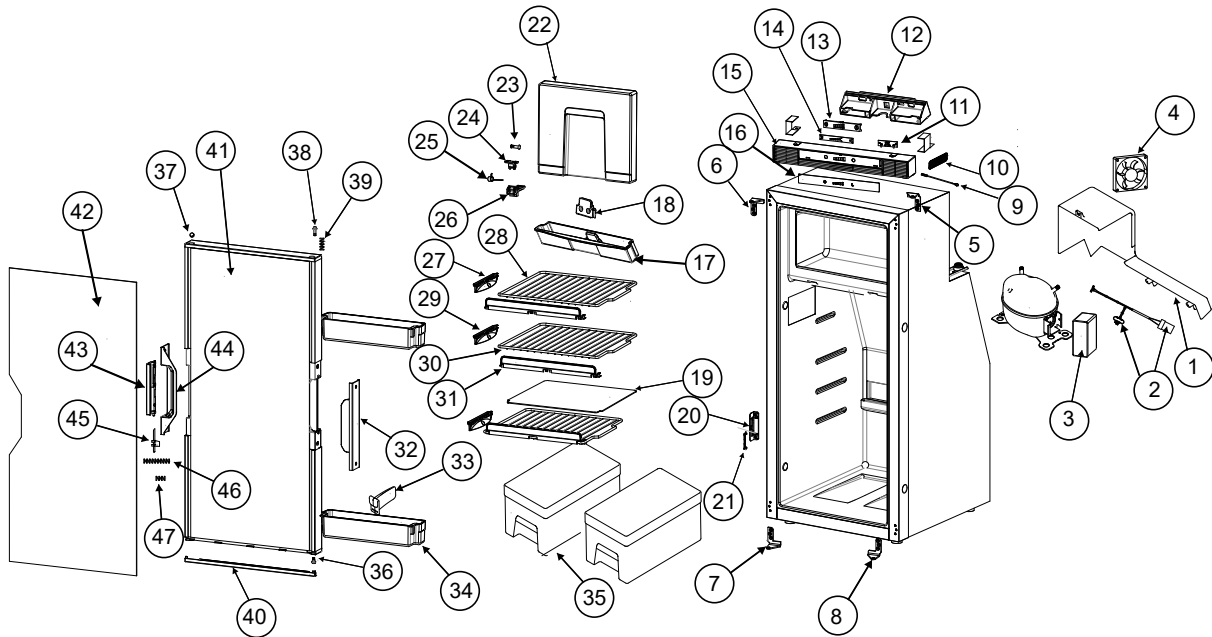

NORCOLD

PARTS LIST

N2090

PART NO. 640999
NORCOLD 2/3/2022

CABINET AREA - N2090

ART 02770

CABINET AREA - N2090

NO.	PART #	DESCRIPTION	N2090
1	691331	AIR DUCT	X
2	691345	POWER CORD	X
		FUSE	X
3	640178	CONTROL MODULE	X
4	692750	CONDENSOR FAN	X
5	692751	RIGHT UPPER HINGE	X
6		LEFT UPPER HINGE	X
7		LEFT BOTTOM HINGE	X
8		RIGHT BOTTOM HINGE	X
9	692725	THERMISTOR	X
10		THERMISTOR COVER	X
11	692753	LED PANEL	X
12	692754	TECHINCAL PANEL	X
13	692755	CIRCUIT BOARD LIGHT PANEL	X
14		CONTROL PANEL	X
15	692756	CONTROL HOUSING	X
16	640996	STICKER	X
17	691740	DRIP TRAY	X
18		BRACKET	X
19	691592	PLATE	X
20	692758	DOOR LATCH PLATE	X
21		WINTER LOCK SUPPORT	X
22	691741	FREEZER DOOR SHELL	X
23		FREEZER DOOR SHAFT	X
24		FREEZER DOOR UPPER HINGE	X
25		FREEZER DOOR TORSION SPRING	X
26		FREEZER DOOR BOTTOM SPRING	X
27	692759	CLIP SHELF SMALL	X
28	692760	SHELF SMALL	X
29	692761	CLIP SHELF LARGE	X
30	692762	SHELF LARGE	X
31	692763	FOOD RETAINER	X
32	692764	DOOR COVER	X
33	692765	BOTTLE RETAINER	X
34	692766	DOOR BIN	X
35	692767	VEGETABLE BIN	X
36	691456	LOWER HINGE SHAFT	X
37		SILICONE BLANKING CAP	X
38		UPPER HINGE SHAFT	X
39		UPPER HINGE SHAFT SPRING	X
40	692768	PANEL RETAINER	X
41	692769	FOAMING DOOR	X
42		DECO PANEL	X
43	692770	HANDLE GROOVE	X
44		HANDLE	X
45		HANDLE CONNECTING SHAFT	X
46		BIG HANDLE SPRING	X
47		SMALL HANDLE SPRING	X
NS	691590	CAPS AND SCREWS	X
NS	641069	DRAIN HOSE CONNECTOR	X

NS - NOT SHOWN