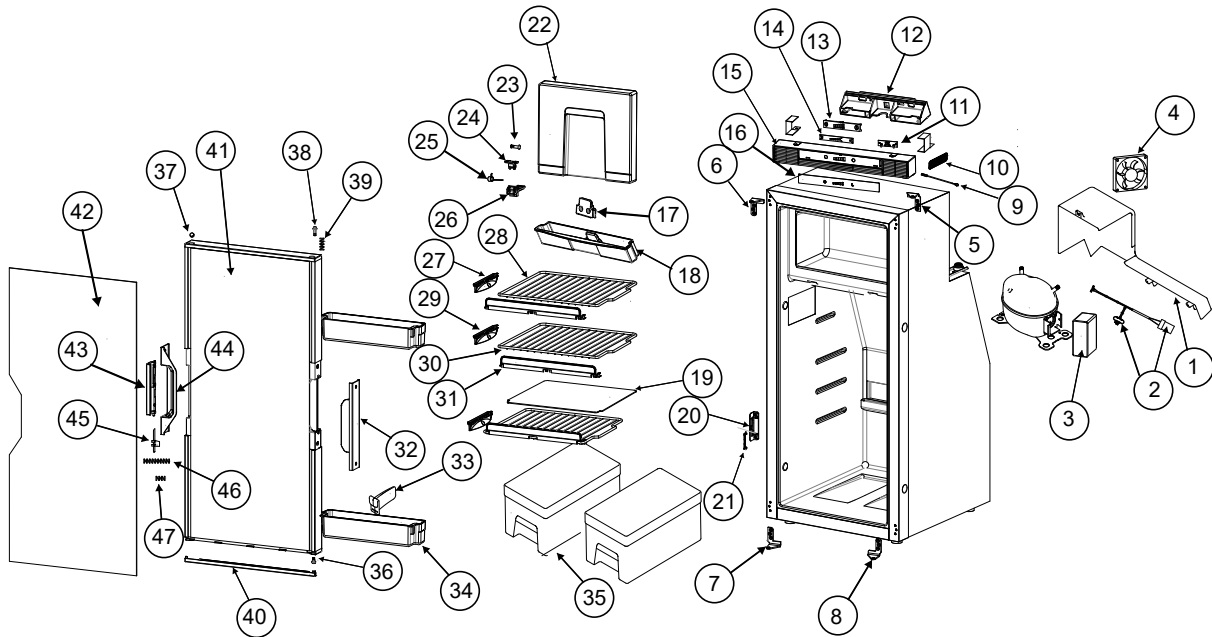

# CABINET AREA - N2090

ART 02770

## CABINET AREA - N2090

NO.	PART #	DESCRIPTION	N2090
1	691331	AIR DUCT	X
2	691345	POWER CORD	X
		FUSE	X
3	640178	CONTROL MODULE	X
4	692750	CONDENSOR FAN	X
5	692751	RIGHT UPPER HINGE	X
6		LEFT UPPER HINGE	X
7		LEFT BOTTOM HINGE	X
8		RIGHT BOTTOM HINGE	X
9	692725	THERMISTOR	X
10		THERMISTOR COVER	X
11	692753	LED PANEL	X
12	692754	TECHINCAL PANEL	X
13	692755	CIRCUIT BOARD LIGHT PANEL	X
14		CONTROL PANEL	X
15	692756	CONTROL HOUSING	X
16	640996	STICKER	X
17	691740	DRIP TRAY	X
18		BRACKET	X
19	691592	PLATE	X
20	692758	DOOR LATCH PLATE	X
21		WINTER LOCK SUPPORT	X
22	691741	FREEZER DOOR SHELL	X
23		FREEZER DOOR SHAFT	X
24		FREEZER DOOR UPPER HINGE	X
25		FREEZER DOOR TORSION SPRING	X
26		FREEZER DOOR BOTTOM SPRING	X
27	692759	CLIP SHELF SMALL	X
28	692760	SHELF SMALL	X
29	692761	CLIP SHELF LARGE	X
30	692767	SHELF LARGE	X
31	692763	FOOD RETAINER	X
32	692764	DOOR COVER	X
33	692765	BOTTLE RETAINER	X
34	692766	DOOR BIN	X
35	692767	VEGATABLE BIN	X
36	691456	LOWER HINGE SHAFT	X
37		SILICONE BLANKING CAP	X
38		UPPER HINGE SHAFT	X
39		UPPER HINGE SHAFT SPRING	X
40	692768	PANEL RETAINER	X
41	692769	FOAMING DOOR	X
42		DECO PANEL	X
43	692770	HANDLE GROOVE	X
44		HANDLE	X
45		HANDLE CONNECTING SHAFT	X
46		BIG HANDLE SPRING	X
47		SMALL HANDLE SPRING	X
NS	691590	CAPS AND SCREWS	X