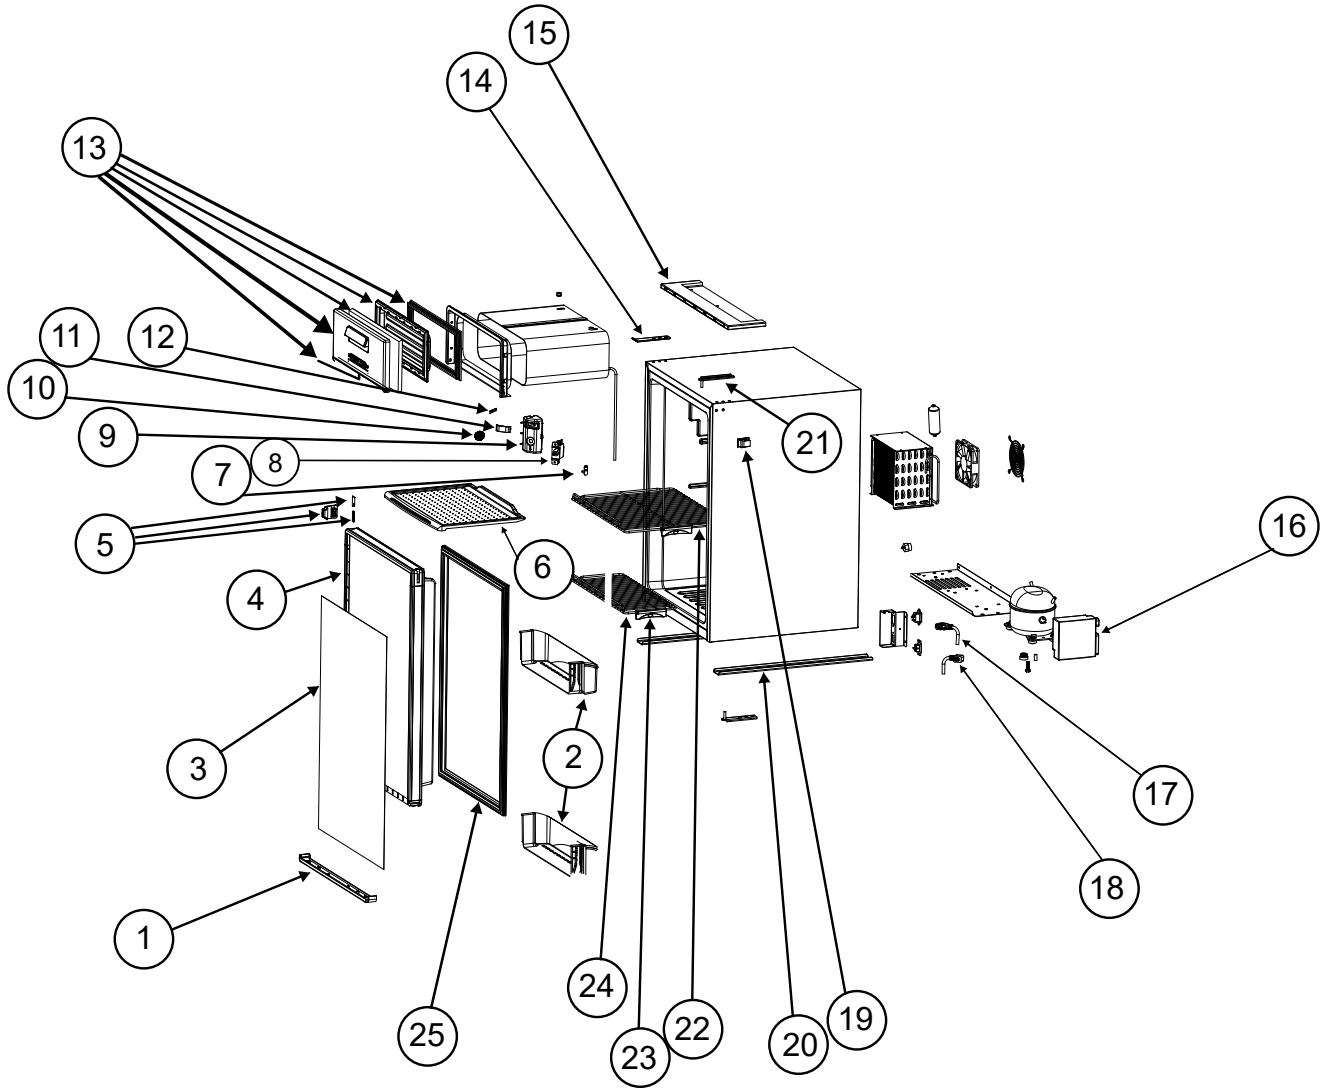

PARTS LIST

PART NO.640696
NORCOLD 3/25/2021

CABINET ASSY - DE105

CABINET ASSY - DE105

NO.	PART #	DESCRIPTION	DE105
1	640657	DOOR CAP BOTTOM	X
2	640658	DOOR BIN	X
3	640659	DOOR PANEL	X
4	640660	DOOR ASSY	X
5	640661	DOOR HANDLE KIT	X
6	640662	DRIP TRAY	X
7	640663	FREEZER HINGE	X
8	640664	THERMOSTAT	X
9	640665	THERMOSTAT BOX	X
10	640666	THERMOSTAT KNOB	X
11	640667	LED COVER	X
12	640668	LED LIGHT	X
13	640669	FREEZER DOOR ASSY	X
14	640670	DOOR LATCH	X
15	640671	GRILL	X
16	640672	AC/DC COMPRESSOR CONTROLLER(USE 640701)	X
	640701	KIT SERV DE105 COMPRESSOR CONTROLLER	X
17	640673	AC POWER CORD	X
18	640674	DC POWER CORD	X
19	640675	DOOR SWITCH	X
20	640676	BOTTOM RAIL	X
21	640677	UPPER AND LOWER DOOR HINGE	X
22	640678	UPPER SHELF	X
23	640679	SHELF HOLDER	X
24	640680	LOWER SHELF	X
25	640681	DOOR GASKET	X
NS	640683	SHELF ATTACHMENT	X
		NO LONGER AVAILABEL	