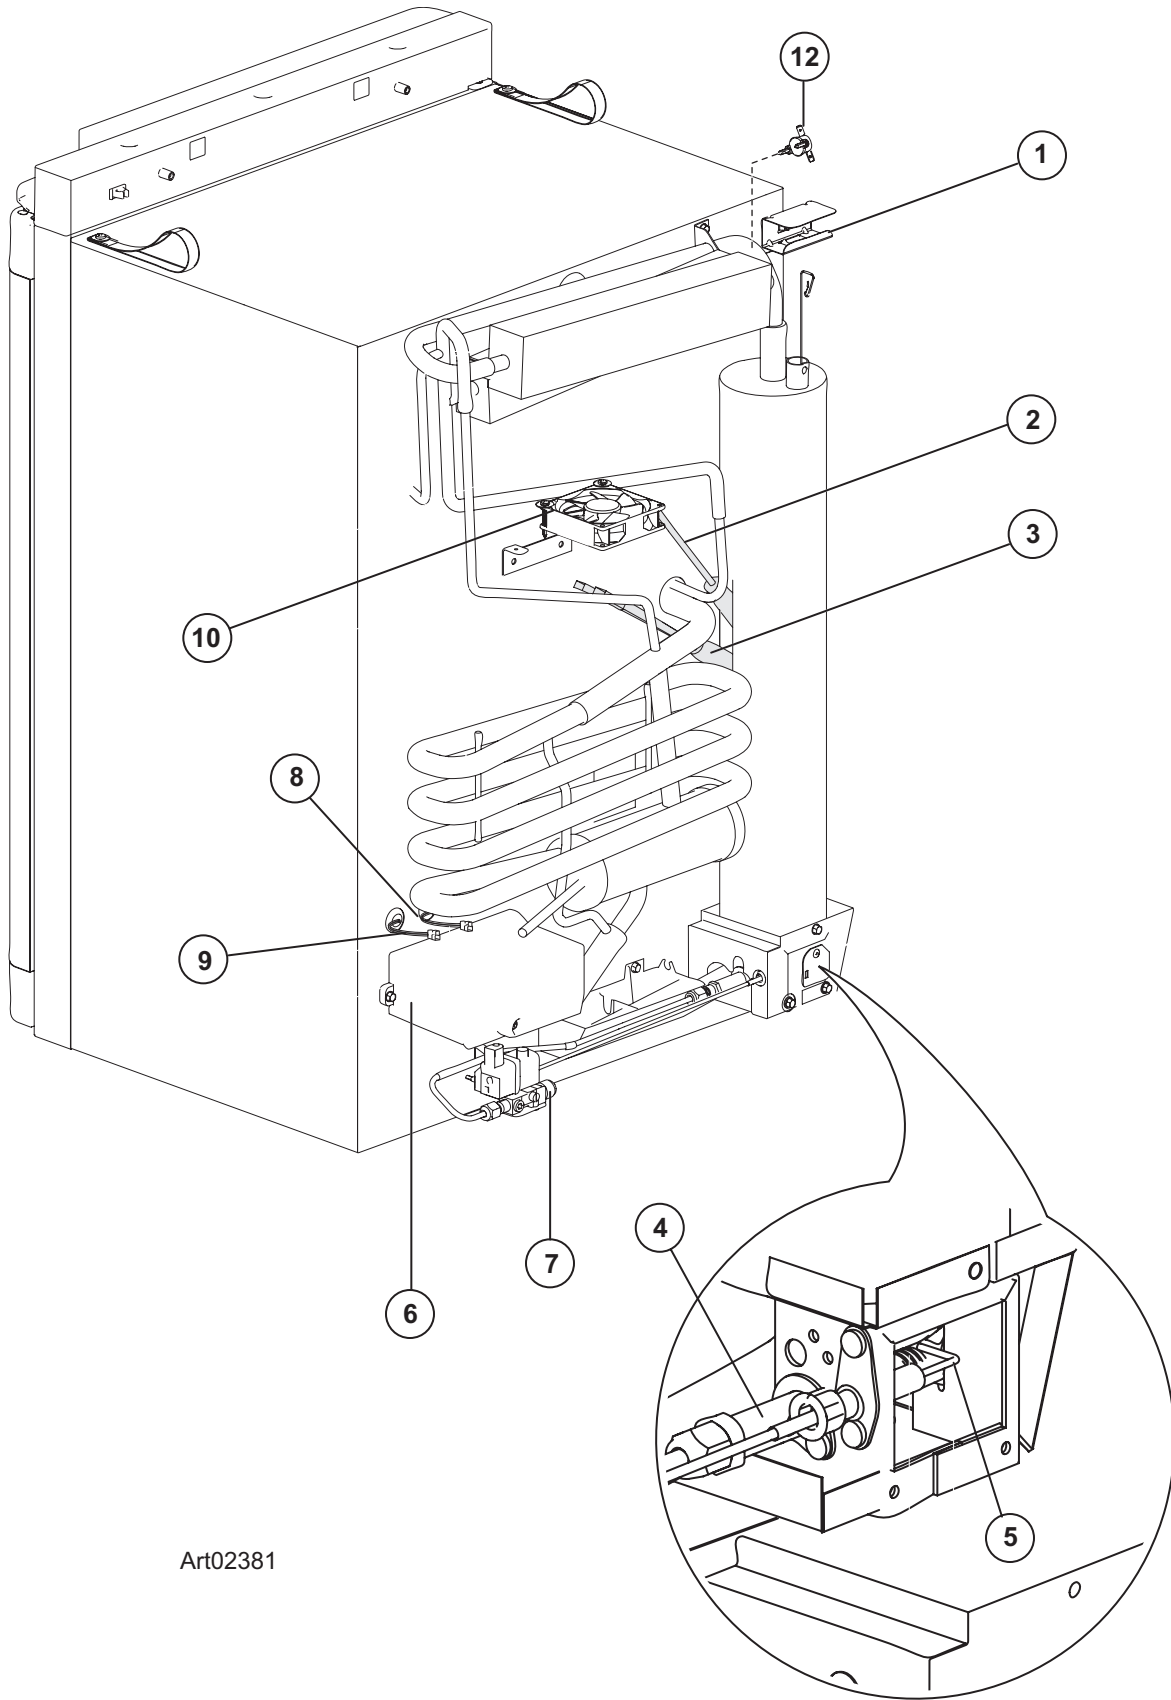

CABINET AREA (FRONT VIEW) - N3104

NO.	PART #	DESCRIPTION	N3104
1	62698527 SPARE PART KIT (BELOW SN EV114)	LATCH-BLACK	X
2		STORAGE STRAP	X
3		STRIKE PLATE-BLACK	X
1	691739 SPARE PART KIT (SN EV114 AND ABOVE)	LATCH-BLACK	X
2		STORAGE STRAP	X
3		STRIKE PLATE-BLACK	X
5	690852	FREEZER DOOR	X
	636864	KIT SERVICE FREEZER DOOR REPLACEMENT	X
8	62362208	CAP (CONTAINS 2 CAPS)	X
10	61630422	ICE CUBE TRAY	X
11	62447908	CAP- FREEZER BOLT (CONTAINS 12 CAPS)	X
12	623059	FIN CLIP	X
13	623077	THERMISTOR	X
14	69086708	SHELF C	X
15	62362608	SHELF CLIP-SMALL	X
17	69086808	SHELF F	X
18	62362508	SHELF CLIP-LARGE	X
19	62698012	VEGETABLE BIN	X
20	62400127	LATCH BOTTOM	X
21	69082412	DOOR BIN-CURVED DEEP	X
22	62698912	BOTTLE RETAINER	X
23	69082312	DOOR BIN-CURVED SHALLOW	X
24	690152107R	DOOR ASSEMBLY	X
NS	69021727	KIT -TO CHANGE REFR DOOR SWING FROM LEFT HINGE TO RIGHT HINGE	X
NS	69021827	KIT -TO CHANGE REFR DOOR SWING FROM RIGHT HINGE TO LEFT HINGE	X
NS	635010	KIT- HINGE LH	X
NS	635011	KIT- HINGE RH	X

NS - NOT SHOWN

NO LONGER AVAILABLE

CABINET AREA (REAR VIEW) - N3104

Art02381