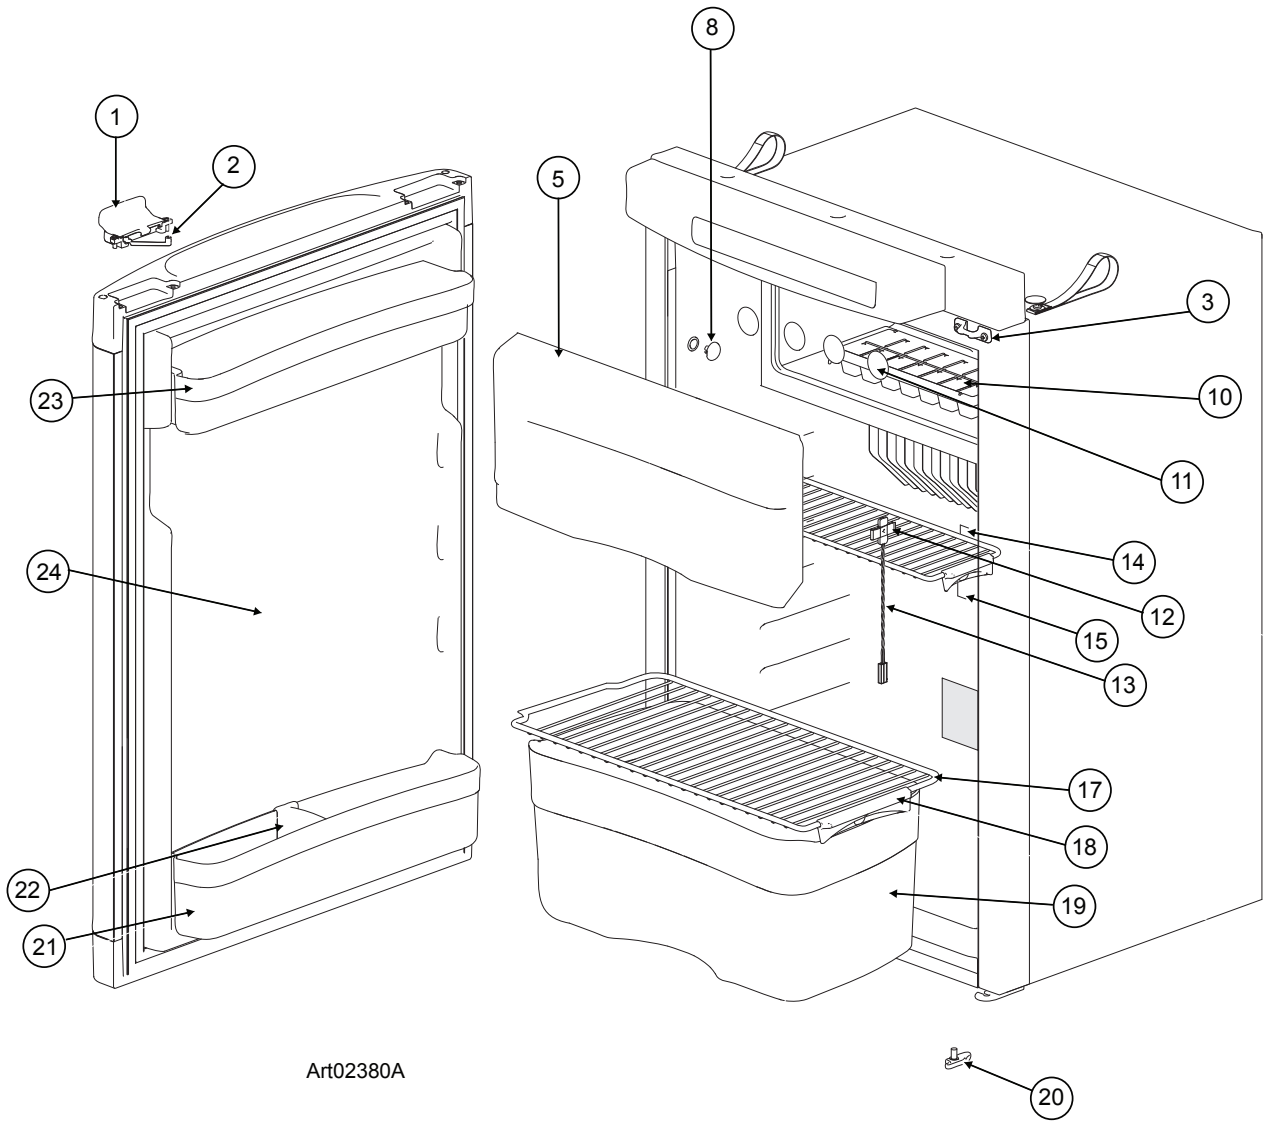

NOTE: ITEM #4 IS INCLUDED IN ALL KITS REFERENCED BOVE.

NO LONGER AVAILABLE

CONTROL PANEL - N3141 MODEL

ART 02619

NO.	PART #	DESCRIPTION	N3141
1	691102	TECHNICAL PANEL FLAT (USE 639217)	X
	639217	KIT SERVICE CONTROL HOUSING REPLACEMENT	X
2	691104	HOUSING FLAT	X
3	691108	KIT- PCB LCD DM (USE 639219)	X
	639219	KIT SERVICE LCD DISPLAY REPLACEMENT (USE 691449)	X
	691449	KIT DISPLAY BOARD/POWER BOARD	X
4	691110	STICKER LCD (USE 691452)	X
	691452	KIT CONTROL OVERLAY	X
		NO LONGER AVAILABLE	

CABINET AREA (FRONT VIEW) - N3104

Art02380A

CABINET AREA (FRONT VIEW) - N3104

NO.	PART #	DESCRIPTION	N3104
1	62698527 SPARE PART KIT (BELOW SN EV114)	LATCH-BLACK	X
2		STORAGE STRAP	X
3		STRIKE PLATE-BLACK	X
1	691739 SPARE PART KIT (SN EV114 AND ABOVE)	LATCH-BLACK	X
2		STORAGE STRAP	X
3		STRIKE PLATE-BLACK	X
5	690852	FREEZER DOOR	X
	636864	KIT SERVICE FREEZER DOOR REPLACEMENT	X
8	62362208	CAP (CONTAINS 2 CAPS)	X
10	61630422	ICE CUBE TRAY	X
11	62447908	CAP- FREEZER BOLT (CONTAINS 12 CAPS)	X
12	623059	FIN CLIP	X
13	623077	THERMISTOR	X
14	69086708	SHELF C	X
15	62362608	SHELF CLIP-SMALL	X
17	69086808	SHELF F	X
18	62362508	SHELF CLIP-LARGE	X
19	62698012	VEGETABLE BIN	X
20	62400127	LATCH BOTTOM	X
21	69082412	DOOR BIN-CURVED DEEP	X
22	62698912	BOTTLE RETAINER	X
23	69082312	DOOR BIN-CURVED SHALLOW	X
24	690152107R	DOOR ASSEMBLY	X
NS	69021727	KIT -TO CHANGE REFR DOOR SWING FROM LEFT HINGE TO RIGHT HINGE	X
NS	69021827	KIT -TO CHANGE REFR DOOR SWING FROM RIGHT HINGE TO LEFT HINGE	X
NS	635010	KIT- HINGE LH	X
NS	635011	KIT- HINGE RH	X