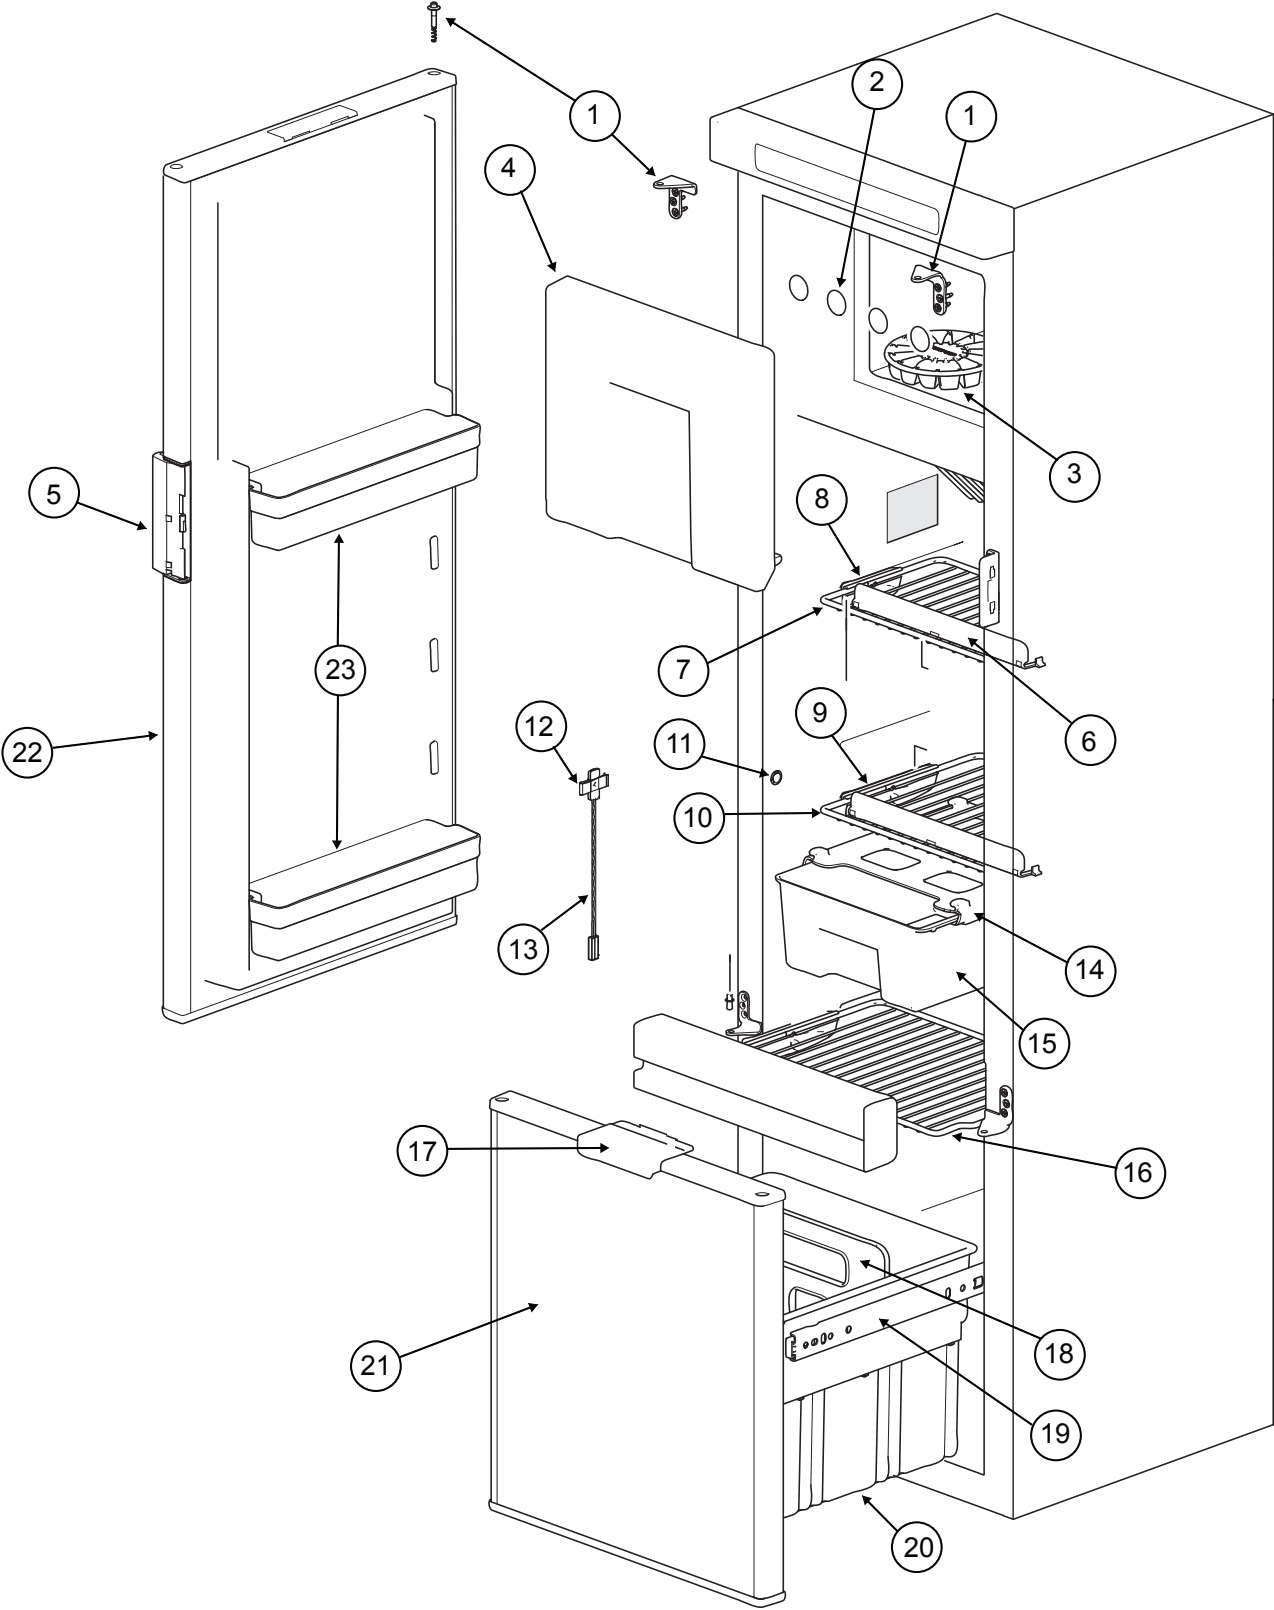

CABINET AREA (FRONT VIEW) - N3141

CABINET AREA (FRONT VIEW) - N3141

NO.	PART #	DESCRIPTION	N3141
1	691456	KIT- HINGE LH/RH	X
2	62447908	CAP FREEZER BOLT	X
3	61630422	ICE CUBE TRAY	X
4	691112	FREEZER DOOR ASSEMBLY (USE 639186)	X
	639186	KIT-SERVICE FREEZER DOOR REPLACEMENT	X
5	691113	KIT- DOOR HANDLE	X
6	691114	SHELF FOOD RETAINER	X
7	691115	SHELF (USE 691730)	X
	691730	SHELF	X
8	62362608	SHELF CLIP- SMALL	X
9	62362508	SHLEF CLIP- LARGE	X
10	691116	SHELF (USE 691731)	X
	691731	SHELF	X
11	62362208	CAP	X
12	623059	FIN CLIP	X
13	623077	THERMISTOR	X
14	691118	GUIDING COVER	X
15	691119	SLIDE OUT BOX	X
16	691117	SHELF (USE 691732)	X
	691732	SHELF	X
17	691287	DRAWER HANDLE	X
18	691120	DRAWER DIVIDER	X
19	691123	DRAWER GUIDES	X
20	691288	DRAWER BIN	X
21	690521	DRAWER DOOR	X
22	690519	CABINET DOOR	X
23	691121	DOOR BIN	X
NS	690611	DOOR PANEL RETAINER	X
NS	690677	DOOR LATCH SPRING	X

NS - NOT SHOWN

NO LONGER AVAILABLE