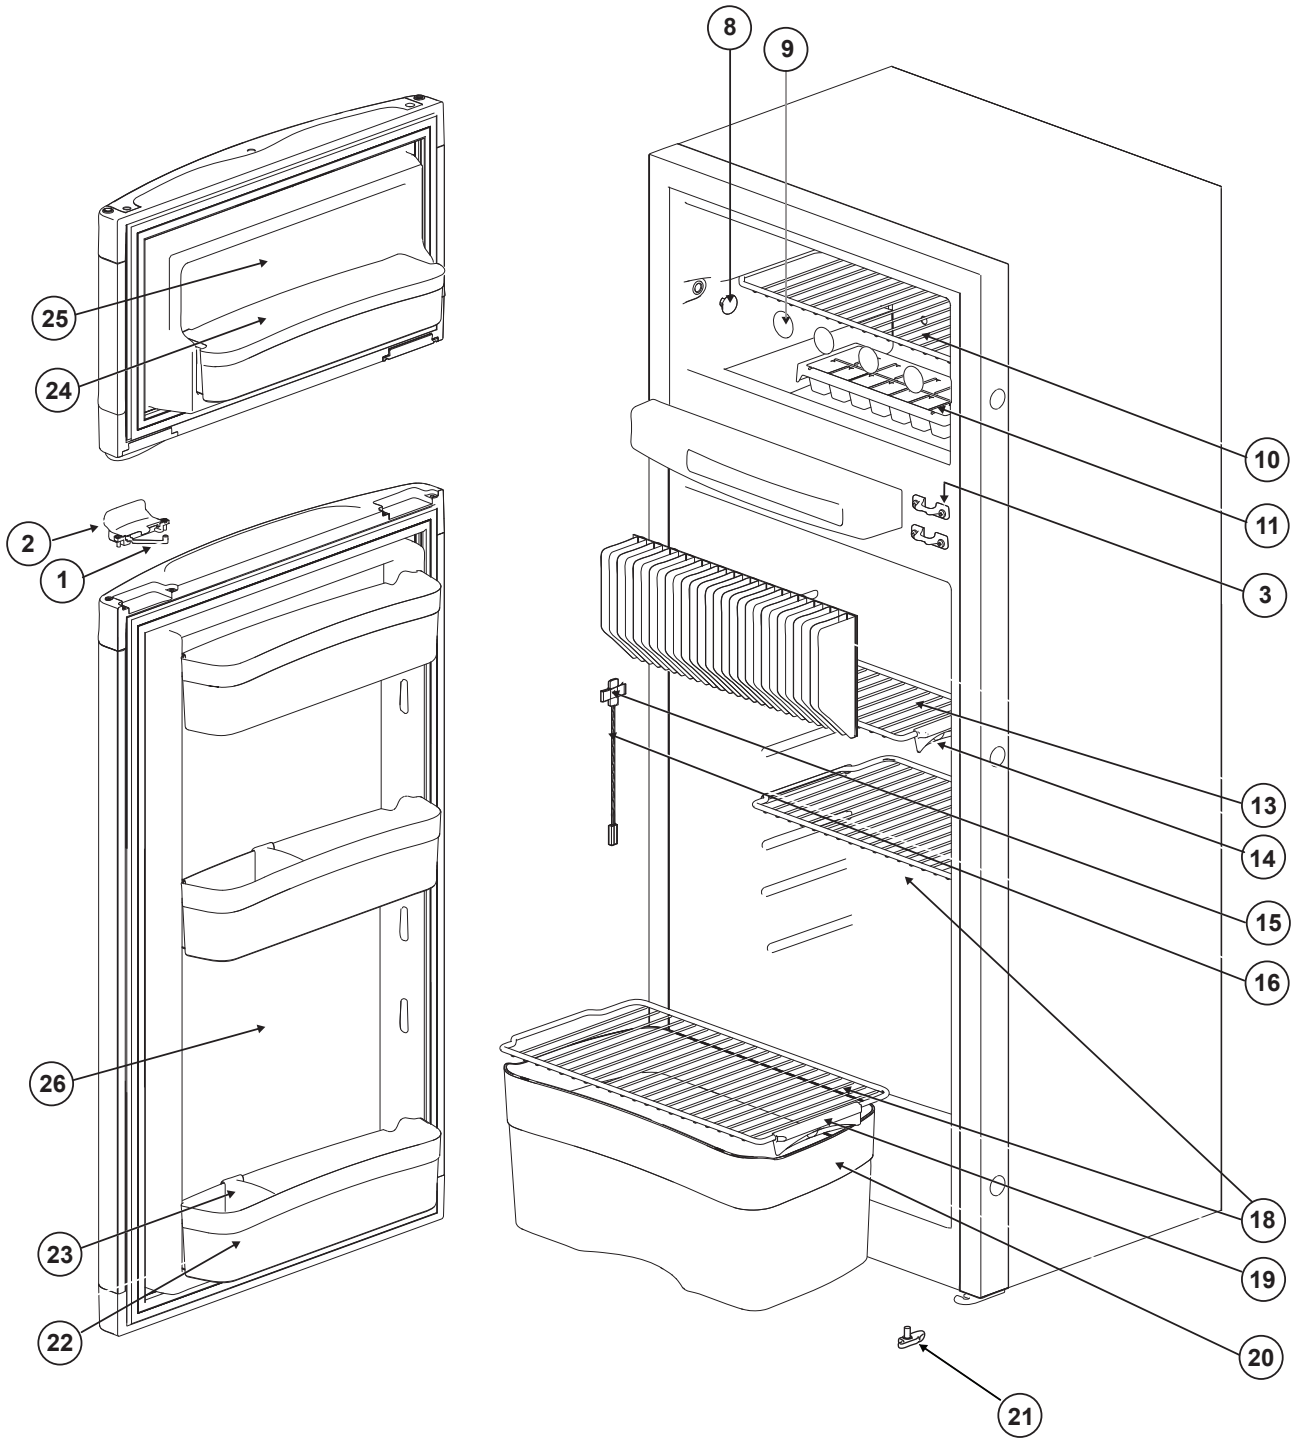

NS- NOT SHOWN

 NO LONGER AVAILABLE

CABINET AREA (FRONT VIEW) - N3150

Art02382

CABINET AREA (FRONT VIEW) - N3150

NO.	PART #	DESCRIPTION	N3150
1	62698527 SPARE PART KIT (BELOW SN EV114)	LATCH-BLACK	X
2		STORAGE STRAP	X
3		STRIKE PLATE-BLACK	X
1	691739 SPARE PART KIT (SN EV114 AND ABOVE)	LATCH-BLACK	X
2		STORAGE STRAP	X
3		STRIKE PLATE-BLACK	X
8	62362208	CAP (CONTAINS 2 CAPS)	X
9	62447908	CAP-FREEZER BOLT (CONTAINS 12 CAPS)	X
10	69083608	SHELF FREEZER G (USE SN E197V09 AND BELOW)	X
	690843	SHELF 404 x 238.5 (USE SN E197V10 AND ABOVE)	X
11	61630422	ICE CUBE TRAY	X
13	69085708	SHELF H (USE SN E197V09 AND BELOW)	X
	692510	SHELF RACK 415 x 150 (USE SN E197V10 AND ABOVE)	X
14	62362608	SHELF CLIP-SMALL (USE SN E197V09 AND BELOW)	X
	692513	CLIP SHELF RACK SMALL (USE SN E197V10 AND ABOVE)	X
15	623059	FIN CLIP	X
16	623077	THERMISTOR	X
18	69085808	SHELF I (USE SN E197V09 AND BELOW)	X
	692511	SHELF RACK 415 x 200 (USE SN E197V10 AND ABOVE)	X
19	62362508	SHELF CLIP-LARGE (USE SN E197V09 AND BELOW)	X
	692514	CLIP SHELF RACK LARGE (USE SN E197V10 AND ABOVE)	X
20	62698012	VEGETABLE BIN (USE SN E197V09 AND BELOW)	X
	692523	VEGETABLE BIN RIGHT (USE SN E197V10 AND ABOVE)	X
	692522	VEGETABLE BIN LEFT (USE SN E197V10 AND ABOVE)	X
21	62400127	LATCH BOTTOM	X
22	62697712	DOOR BIN-CURVED DEEP (USE SN E197V09 AND BELOW)	X
	692520	DOOR BIN CURVED (USE SN E197V10 AND ABOVE)	X
23	62698912	BOTTLE RETAINER (USE SN E197V09 AND BELOW)	X
	692521	BOTTLE RETAINER (USE SN E197V10 AND ABOVE)	X
24	62697612	DOOR BIN-CURVED SHALLOW	X
25	690154107R	DOOR ASSEMBLY-UPPER	X
26	690153107R	DOOR ASSEMBLY-LOWER	X
NS	69021527	KIT -TO CHANGE REFR DOOR SWING FROM LEFT HINGE TO RIGHT HINGE	X
NS	69021627	KIT -TO CHANGE REFR DOOR SWING FROM RIGHT HINGE TO LEFT HINGE	X
NS	635010	KIT- HINGE LH	X
NS	635011	KIT- HINGE RH	X
NS	692515	CLIP RACK SAFETY LOCK	X