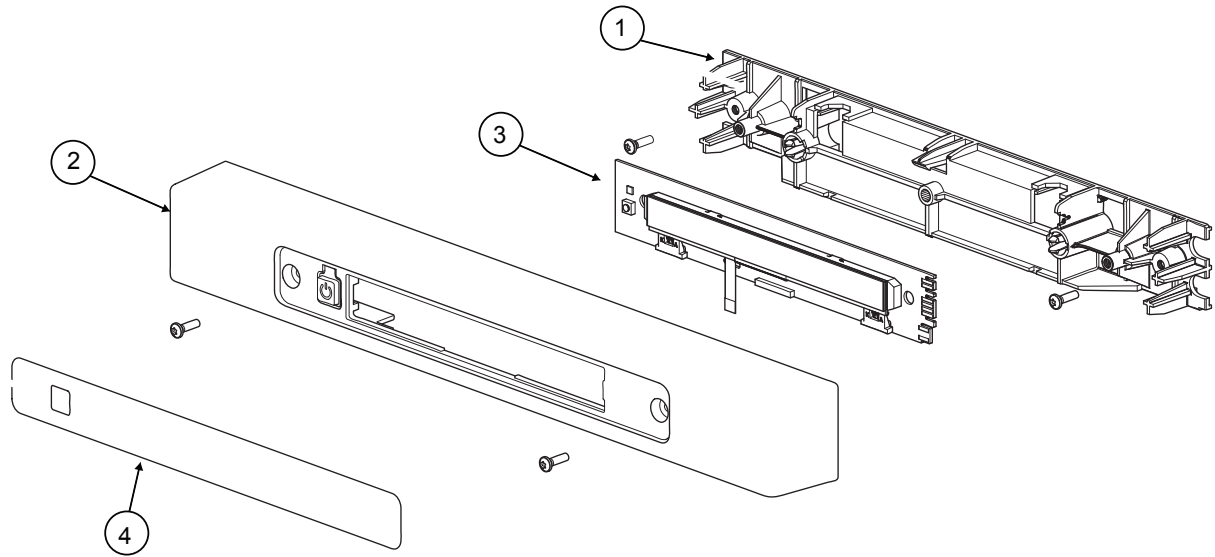

NORCOLD

PARTS LIST

N3104
N3150
N3141

PART NO. 635992
NORCOLD 11/3/2020

CONTROL PANEL - N3104 / N3150 MODELS

Art02379

NO.	PART #	DESCRIPTION	N3104	N3150
1	690869	DISPLAY BOARD MOUNTING BRACKET	X	X
2	690872	DISPLAY BOARD (SN E001N-E366N,E001P-E365P, E001R-E365R, E001S-E058S) (USE 691449)	X	
	691449	KIT DISPLAY BOARD/POWER BOARD (SN E001N-E366N,E001P-E365P, E001R-E365R, E001S-E058S)	X	X
	691451	KIT-LCD DISPLAY BOARD (SN E059S AND ABOVE) (USE 638233)	X	
	638233	KIT-SERVICE LCD DISPLAY BOARD (SN E059S AND ABOVE)	X	
	690872	DISPLAY BOARD (SN E001N-E366N, E001P-E365P, E001R-E365R, E001S-E054S)		X
	691451	KIT- LCD DISPLAY BOARD (SN E055S AND ABOVE) (USE 638233)		X
	638233	KIT-SERVICE LCD DISPLAY BOARD (SN E055S AND ABOVE)		X
3	69087027	HOUSING-CURVED LEFT (FOR LH HINGE) (SHOWN) (USE 636881)	X	X
	636881	KIT-SERVICE CURVED HOUSING LH	X	X
	69087127	HOUSING-CURVED RIGHT (FOR RH HINGE) (NOT SHOWN) (USE 638234)	X	X
	638234	KIT-SERVICE CURVED HOUSING RH	X	X
4	690873	CONTROL OVERLAY (SN E001N-E366N, E001P-E365P, E001R-E365R, E001S-E058S) (USE 692241)	X	
	692241	LCD CONTROL OVERLAY	X	
	691452	KIT- CONTROL OVERLAY (SN E059S AND ABOVE)	X	
	690873	CONTROL OVERLAY (SN E001N-E366N,E001P-E365P, E001R-E365R, E001S-E054S)		X
	691452	KIT-CONTROL OVERLAY (SN E055S AND ABOVE)		X

NOTE: ITEM #4 IS INCLUDED IN ALL KITS REFERENCED BOVE.

NO LONGER AVAILABLE

CONTROL PANEL - N3141 MODEL

ART 02619

NO.	PART #	DESCRIPTION	N3141
1	691102	TECHNICAL PANEL FLAT (USE 639217)	X
	639217	KIT SERVICE CONTROL HOUSING REPLACEMENT	X
2	691104	HOUSING FLAT	X
3	691108	KIT- PCB LCD DM (USE 639219)	X
	639219	KIT SERVICE LCD DISPLAY REPLACEMENT (USE 691449)	X
	691449	KIT DISPLAY BOARD/POWER BOARD	X
4	691110	STICKER LCD (USE 691452)	X
	691452	KIT CONTROL OVERLAY	X
		NO LONGER AVAILABLE	