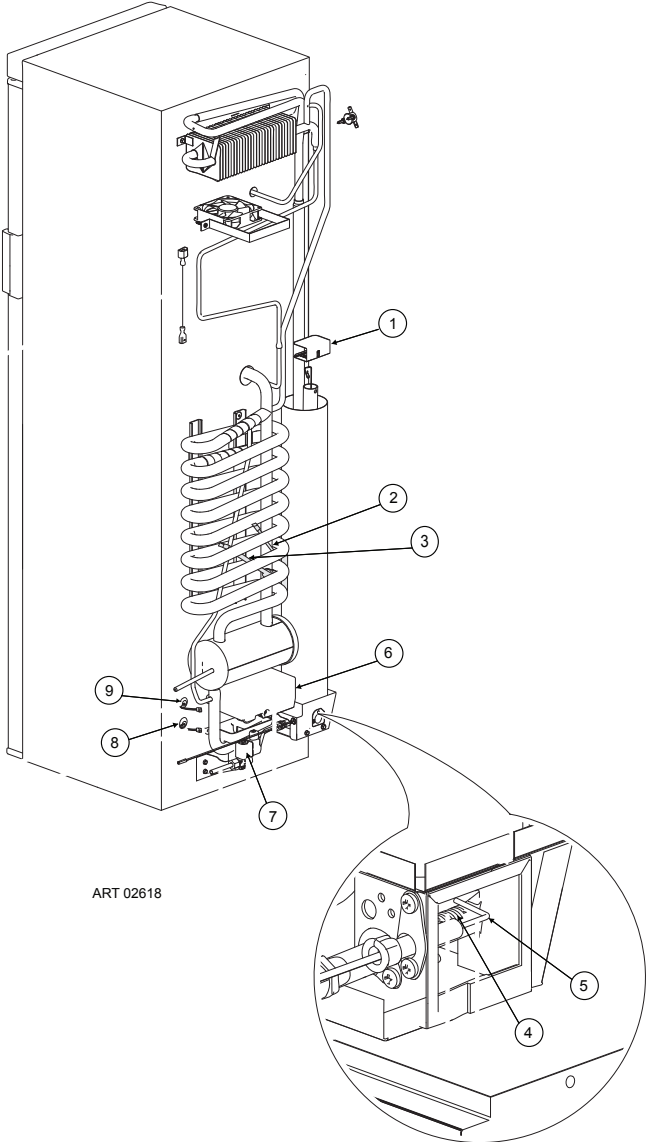

CABINET AREA (FRONT VIEW) - N3141

NO.	PART #	DESCRIPTION	N3141
1	691456	KIT- HINGE LH/RH	X
2	62447908	CAP FREEZER BOLT	X
3	61630422	ICE CUBE TRAY	X
4	691112	FREEZER DOOR ASSEMBLY (USE 639186)	X
	639186	KIT-SERVICE FREEZER DOOR REPLACEMENT	X
5	691113	KIT- DOOR HANDLE	X
6	691114	SHELF FOOD RETAINER	X
7	691115	SHELF (USE 691730)	X
	691730	SHELF	X
8	62362608	SHELF CLIP- SMALL	X
9	62362508	SHLEF CLIP- LARGE	X
10	691116	SHELF (USE 691731)	X
	691731	SHELF	X
11	62362208	CAP	X
12	623059	FIN CLIP	X
13	623077	THERMISTOR	X
14	691118	GUIDING COVER	X
15	691119	SLIDE OUT BOX	X
16	691117	SHELF (USE 691732)	X
	691732	SHELF	X
17	691287	DRAWER HANDLE	X
18	691120	DRAWER DIVIDER	X
19	691123	DRAWER GUIDES	X
20	691288	DRAWER BIN	X
21	690521	DRAWER DOOR	X
22	690519	CABINET DOOR	X
23	691121	DOOR BIN	X
NS	690611	DOOR PANEL RETAINER	X
NS	690677	DOOR LATCH SPRING	X

NS - NOT SHOWN

NO LONGER AVAILABLE

CABINET AREA (REAR VIEW) - N3141

ART 02618

LE1386_N3141_US_back