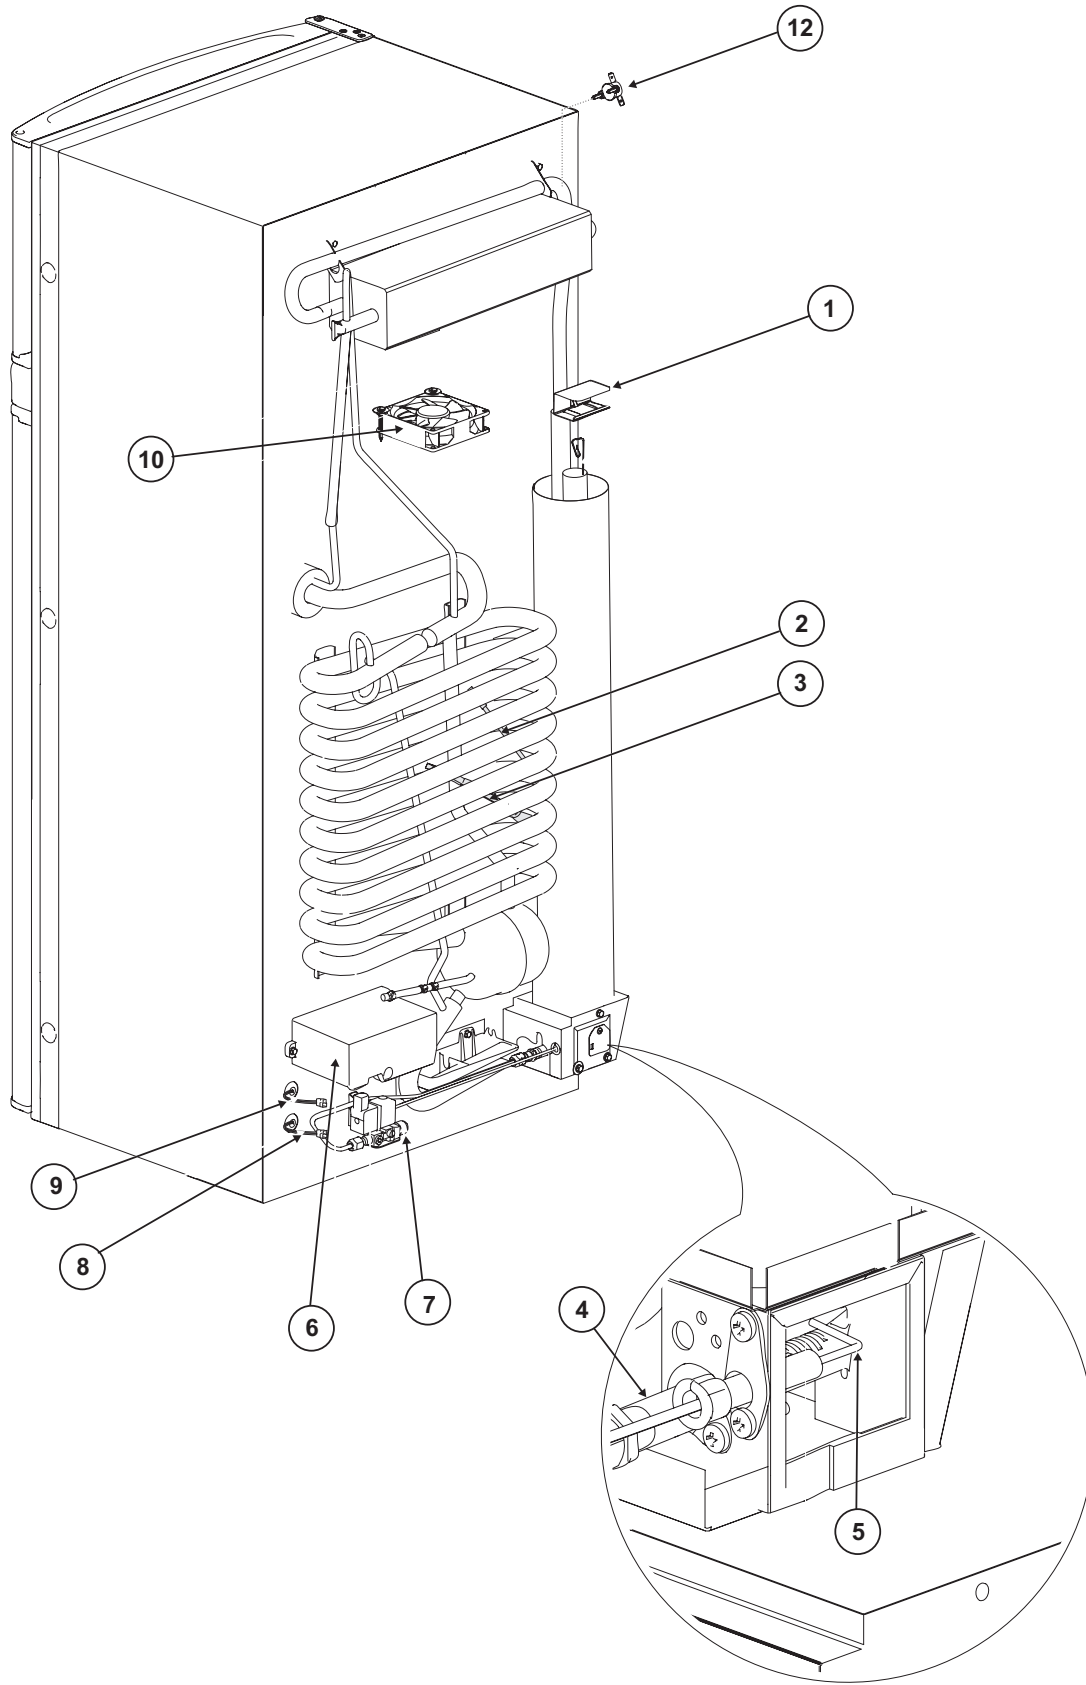

CABINET AREA (FRONT VIEW) - N3150

NO.	PART #	DESCRIPTION	N3150
1	62698527 SPARE PART KIT (BELOW SN EV114)	LATCH-BLACK	X
2		STORAGE STRAP	X
3		STRIKE PLATE-BLACK	X
1	691739 SPARE PART KIT (SN EV114 AND ABOVE)	LATCH-BLACK	X
2		STORAGE STRAP	X
3		STRIKE PLATE-BLACK	X
8	62362208	CAP (CONTAINS 2 CAPS)	X
9	62447908	CAP-FREEZER BOLT (CONTAINS 12 CAPS)	X
10	69083608	SHELF FREEZER G (USE SN E197V09 AND BELOW)	X
	690843	SHELF 404 x 238.5 (USE SN E197V10 AND ABOVE)	X
11	61630422	ICE CUBE TRAY	X
13	69085708	SHELF H (USE SN E197V09 AND BELOW)	X
	692510	SHELF RACK 415 x 150 (USE SN E197V10 AND ABOVE)	X
14	62362608	SHELF CLIP-SMALL (USE SN E197V09 AND BELOW)	X
	692513	CLIP SHELF RACK SMALL (USE SN E197V10 AND ABOVE)	X
15	623059	FIN CLIP	X
16	623077	THERMISTOR	X
18	69085808	SHELF I (USE SN E197V09 AND BELOW)	X
	692511	SHELF RACK 415 x 200 (USE SN E197V10 AND ABOVE)	X
19	62362508	SHELF CLIP-LARGE (USE SN E197V09 AND BELOW)	X
	692514	CLIP SHELF RACK LARGE (USE SN E197V10 AND ABOVE)	X
20	62698012	VEGETABLE BIN (USE SN E197V09 AND BELOW)	X
	692523	VEGETABLE BIN RIGHT (USE SN E197V10 AND ABOVE)	X
	692522	VEGETABLE BIN LEFT (USE SN E197V10 AND ABOVE)	X
21	62400127	LATCH BOTTOM	X
22	62697712	DOOR BIN-CURVED DEEP (USE SN E197V09 AND BELOW)	X
	692520	DOOR BIN CURVED (USE SN E197V10 AND ABOVE)	X
23	62698912	BOTTLE RETAINER (USE SN E197V09 AND BELOW)	X
	692521	BOTTLE RETAINER (USE SN E197V10 AND ABOVE)	X
24	62697612	DOOR BIN-CURVED SHALLOW	X
25	690154107R	DOOR ASSEMBLY-UPPER	X
26	690153107R	DOOR ASSEMBLY-LOWER	X
NS	69021527	KIT -TO CHANGE REFR DOOR SWING FROM LEFT HINGE TO RIGHT HINGE	X
NS	69021627	KIT -TO CHANGE REFR DOOR SWING FROM RIGHT HINGE TO LEFT HINGE	X
NS	635010	KIT- HINGE LH	X
NS	635011	KIT- HINGE RH	X
NS	692515	CLIP RACK SAFETY LOCK	X

NS - NOT SHOWN

CABINET AREA (REAR VIEW) - N3150

Art02383