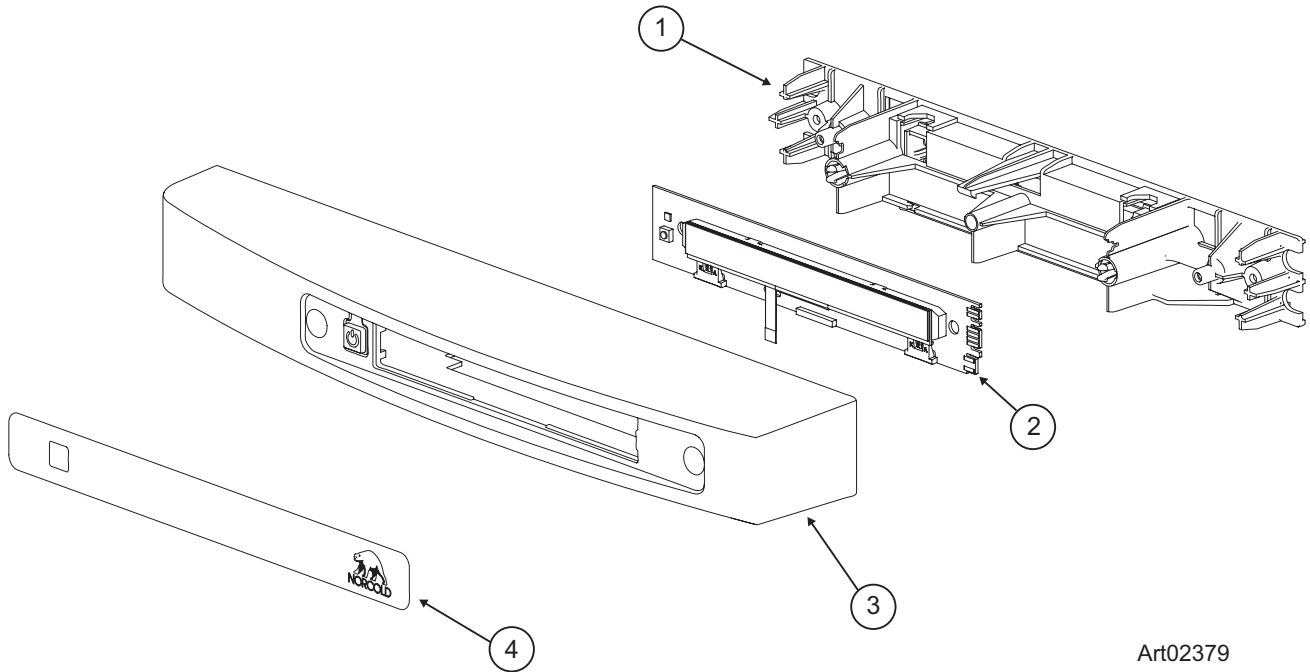

NORCOLD

PARTS LIST

N3104
N3150
N3141

PART NO. 635992
NORCOLD 11/3/2020

CONTROL PANEL - N3104 / N3150 MODELS

Art02379

NO.	PART #	DESCRIPTION	N3104	N3150
1	690869	DISPLAY BOARD MOUNTING BRACKET	X	X
2	690872	DISPLAY BOARD (SN E001N-E366N,E001P-E365P, E001R-E365R, E001S-E058S) (USE 691449)	X	
	691449	KIT DISPLAY BOARD/POWER BOARD (SN E001N-E366N,E001P-E365P, E001R-E365R, E001S-E058S)	X	X
	691451	KIT-LCD DISPLAY BOARD (SN E059S AND ABOVE) (USE 638233)	X	
	638233	KIT-SERVICE LCD DISPLAY BOARD (SN E059S AND ABOVE)	X	
	690872	DISPLAY BOARD (SN E001N-E366N, E001P-E365P, E001R-E365R, E001S-E054S)		X
	691451	KIT- LCD DISPLAY BOARD (SN E055S AND ABOVE) (USE 638233)		X
	638233	KIT-SERVICE LCD DISPLAY BOARD (SN E055S AND ABOVE)		X
3	69087027	HOUSING-CURVED LEFT (FOR LH HINGE) (SHOWN) (USE 636881)	X	X
	636881	KIT-SERVICE CURVED HOUSING LH	X	X
	69087127	HOUSING-CURVED RIGHT (FOR RH HINGE) (NOT SHOWN) (USE 638234)	X	X
	638234	KIT-SERVICE CURVED HOUSING RH	X	X
4	690873	CONTROL OVERLAY (SN E001N-E366N, E001P-E365P, E001R-E365R, E001S-E058S) (USE 692241)	X	
	692241	LCD CONTROL OVERLAY	X	
	691452	KIT- CONTROL OVERLAY (SN E059S AND ABOVE)	X	
	690873	CONTROL OVERLAY (SN E001N-E366N,E001P-E365P, E001R-E365R, E001S-E054S)		X
	691452	KIT-CONTROL OVERLAY (SN E055S AND ABOVE)		X

NOTE: ITEM #4 IS INCLUDED IN ALL KITS REFERENCED BOVE.

NO LONGER AVAILABLE

CONTROL PANEL - N3141 MODEL

ART 02619

NO.	PART #	DESCRIPTION	N3141
1	691102	TECHNICAL PANEL FLAT (USE 639217)	X
	639217	KIT SERVICE CONTROL HOUSING REPLACEMENT	X
2	691104	HOUSING FLAT	X
3	691108	KIT- PCB LCD DM (USE 639219)	X
	639219	KIT SERVICE LCD DISPLAY REPLACEMENT (USE 691449)	X
	691449	KIT DISPLAY BOARD/POWER BOARD	X
4	691110	STICKER LCD (USE 691452)	X
	691452	KIT CONTROL OVERLAY	X
		NO LONGER AVAILABLE	