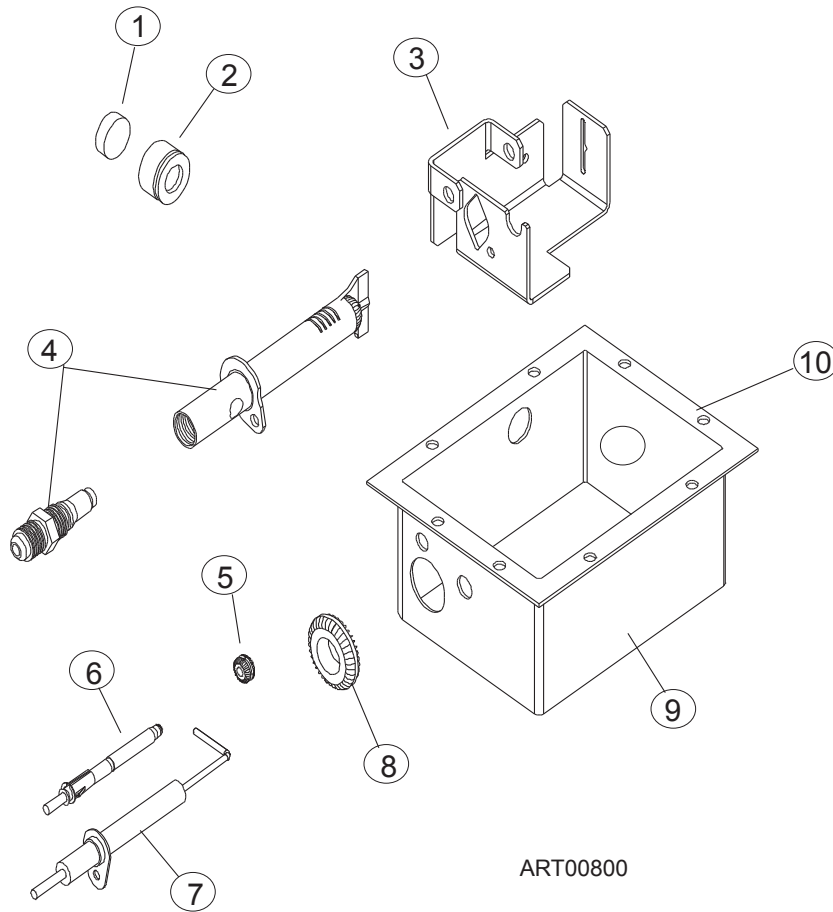

BURNER AREA - 3163 SERIES

ART00800

NO.	PART #	DESCRIPTION	3163G	3163T	3163VWG	3163HBV	3163LG	3163LGB16	3163LGHBV	3163LGHHB	3163LGR	3163LGH26R
1	617995	SIGHT GLASS-3163	X	X	X	X	X	X	X	X	X	X
2	617933	GROMMET-SIGHT GLASS/3163	X	X	X	X	X	X	X	X	X	X
3	617927	BRACKET-BURNER MOUNTING	X	X	X	X	X	X	X	X	X	X
4	621951	KIT-BURNER/ORIFICE ADAPTER ASSY	X	X	X	X	X	X	X	X	X	X
5	617997	GROMMET-THERMOCOUPLE	X	X	X	X	X	X	X	X	X	X
6	617983	THERMOCOUPLE	X	X	X	X	X	X	X	X	X	X
7	617966	ELECTRODE-SPARK/3163	X	X	X	X	X	X	X	X	X	X
8	617996	GROMMET-BURNER/3163	X	X	X	X	X	X	X	X	X	X
9	617925	BURNER BOX	X	X	X		X				X	
	620414	BURNER BOX ASSY-B16						X				
	618956	BURNER BOX ASSY-HBV				X		X				
	618977	BURNER BOX ASSY-HHB							X			
	625149	BURNER BOX ASSY-3163LGH26R/26"										X
10	617977	GASKET-BURNER BOX	X	X	X	X	X	X	X	X	X	X