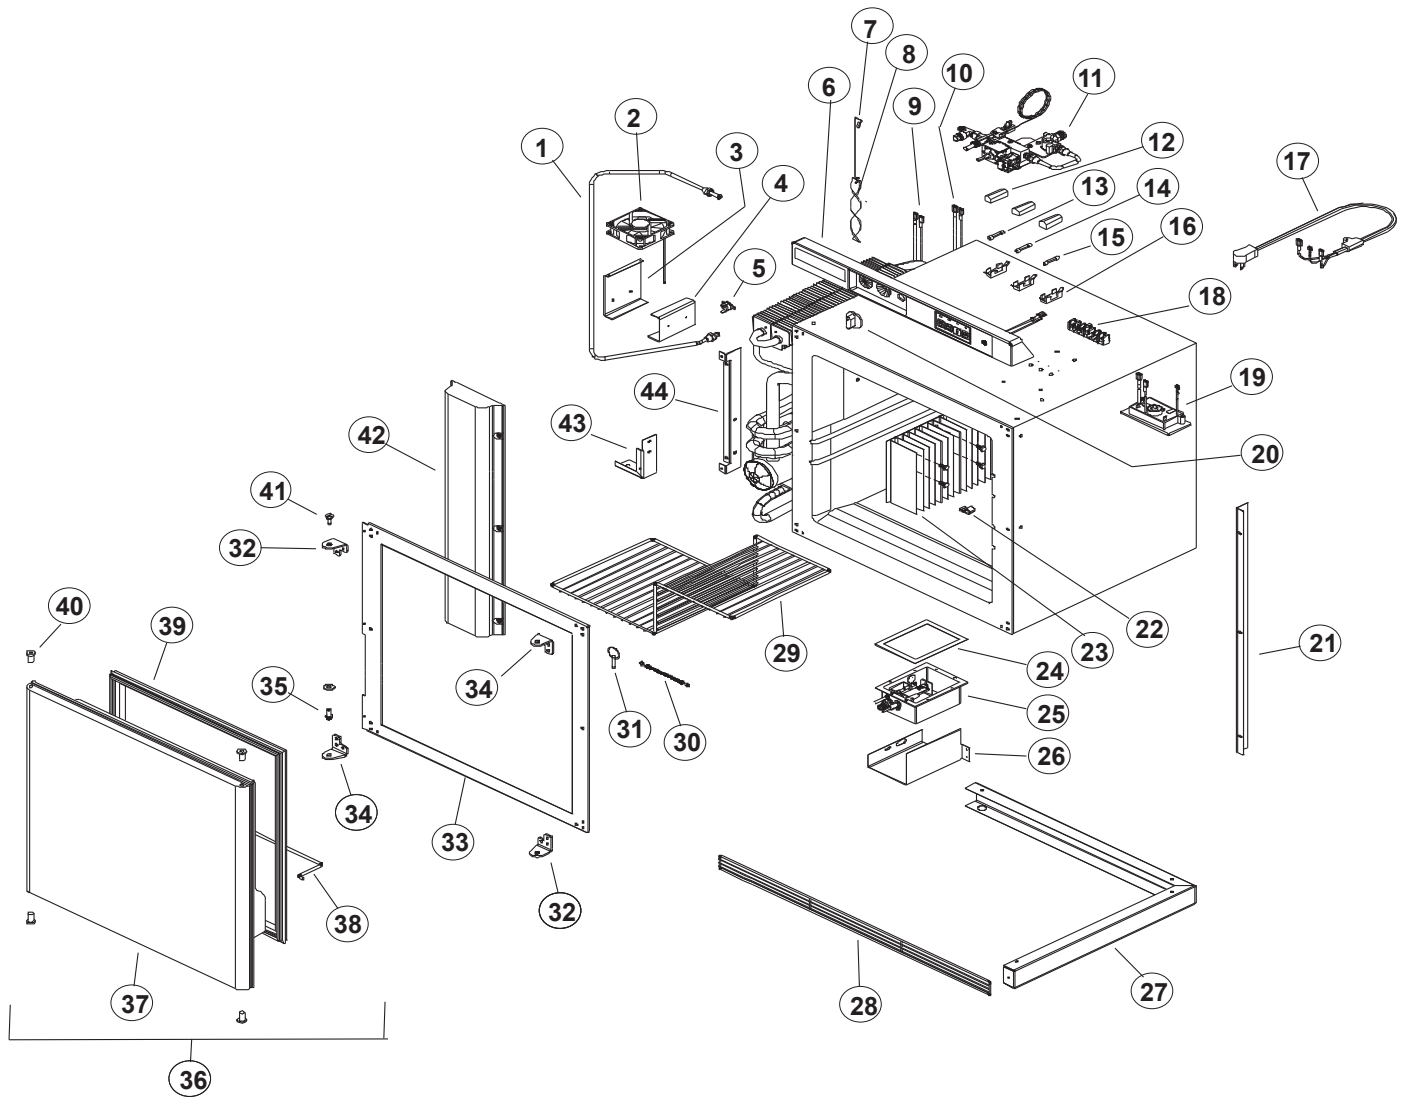

FRONT VIEW - 3163 SERIES

ART00797