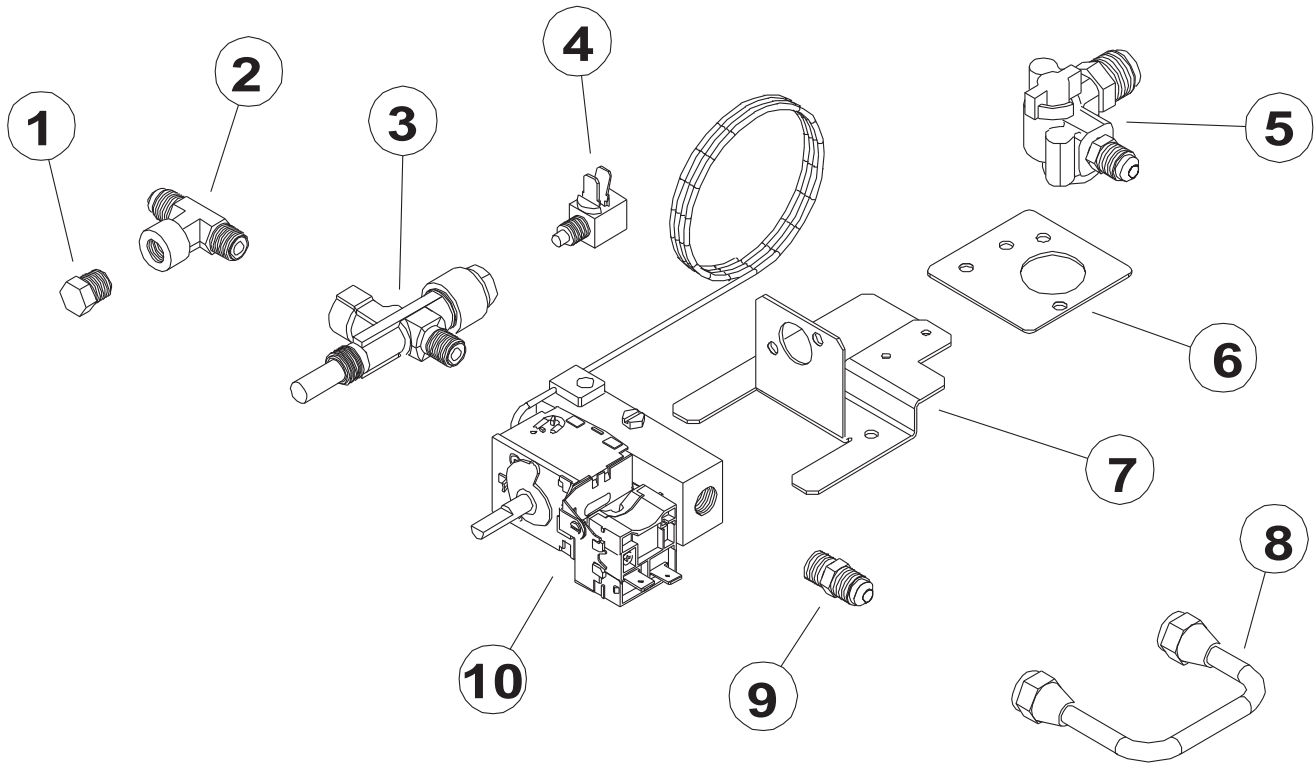

CONTROL ASSEMBLY - 3163 SERIES

ART00798

NO.	PART #	DESCRIPTION	3163G	3163T	3163VWG	3163HBV	3163LG	3163LGB16	3163LGHBY	3163LGHBB	3163LGR	3163LGH26R
1	61445322	PLUG-FOR PRESSURE TAP/1/8"	X	X	X	X	X	X	X	X	X	X
2	61594422	PRESSURE TAP	X	X	X	X	X	X	X	X	X	X
3	622746001	KIT-SAFETY VALVE/EXTENSION PLUG (USE 638094)	X	X	X	X	X	X	X	X	X	X
	638094	KIT-SERVICE GAS SAFETY VALVE REPLACEMENT	X	X	X	X	X	X	X	X	X	X
4	621737	INTERRUPTER	X	X	X	X	X	X	X	X	X	X
5	617976	MANUAL SHUTOFF VALVE ASSY	X	X	X	X	X	X	X	X	X	X
6	61749822	BRACKET-MANUAL SHUT OFF VALVE	X	X	X	X	X	X	X	X	X	X
7	617952	BRACKET-MOUNTING/THERMOSTAT/GAS VALVE	X	X	X	X	X	X	X	X	X	X
8	61694622	UNION TUBE	X	X	X	X	X	X	X	X	X	X
9	61546822	CONNECTOR-MALE	X	X	X	X	X	X	X	X	X	X
10	617944	GAS VALVE-THERMOSTAT CONTROL	X	X	X	X	X	X	X	X	X	X
		NO LONGER AVAILABLE