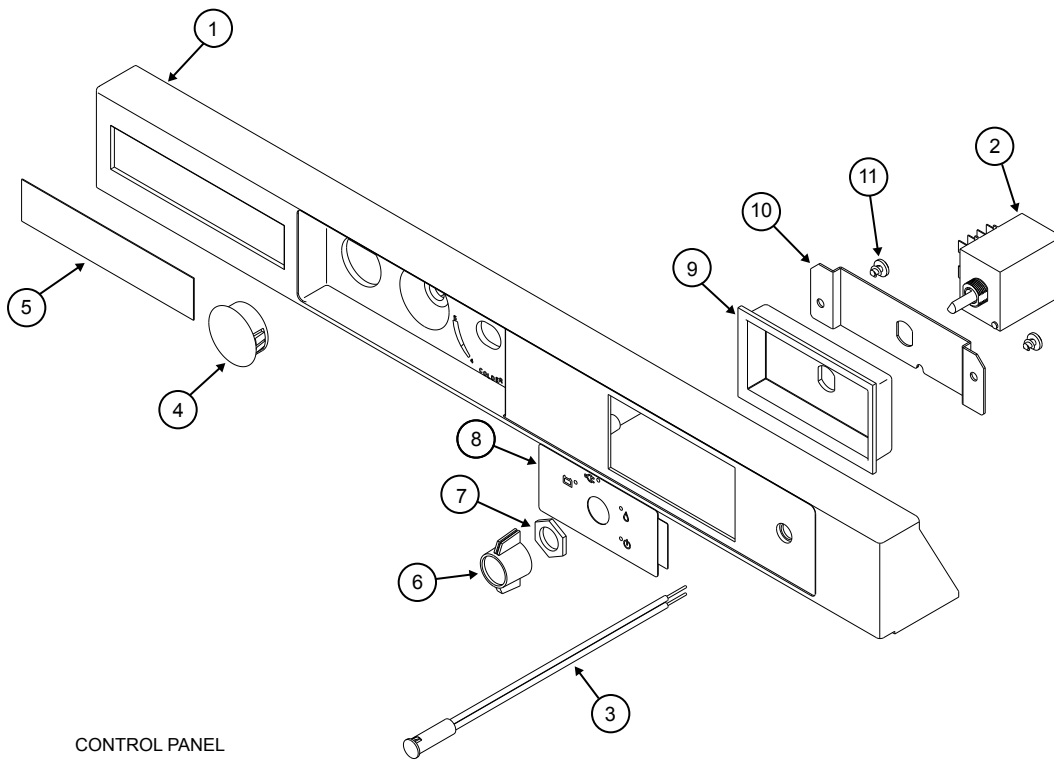

CONTROL PANEL ASSEMBLY - SERIAL NUMBER: 18723313 AND ABOVE

CONTROL PANEL

NO.	PART #	DESCRIPTION	3163LG	3163LGB16	3163LGHBV	3163LGHHB	3163LGR	3163LGH26R
	636442	CONTROL PANEL ASSY-3163	X	X	X	X	X	X
1	621328	CONTROL PANEL	X	X	X	X	X	X
2	620863	SWITCH SELECTOR	X	X	X	X	X	X
3	61609022	INDICATOR LIGHT-FLAME	X	X	X	X	X	X
4	617981	HOLE PLUG-1" BLACK/CONTROL PANEL	X	X	X	X	X	X
5	620623	NAMEPLATE-BLUE	X	X	X	X	X	X
6	61748722	KNOB SELECTOR	X	X	X	X	X	X
7	621308	HEX NUT-M12	X	X	X	X	X	X
8	636383	LABEL-SELECTOR SWITCH GRAPHICS	X	X	X	X	X	X
9	636364	HOUSING, SWITCH, CONTROL PANEL, TRIMMED	X	X	X	X	X	X
10	636365	BRACKET, CONTROL PANEL	X	X	X	X	X	X
11	61749522	SCREW; #8-1/4 P.HD	X	X	X	X	X	X