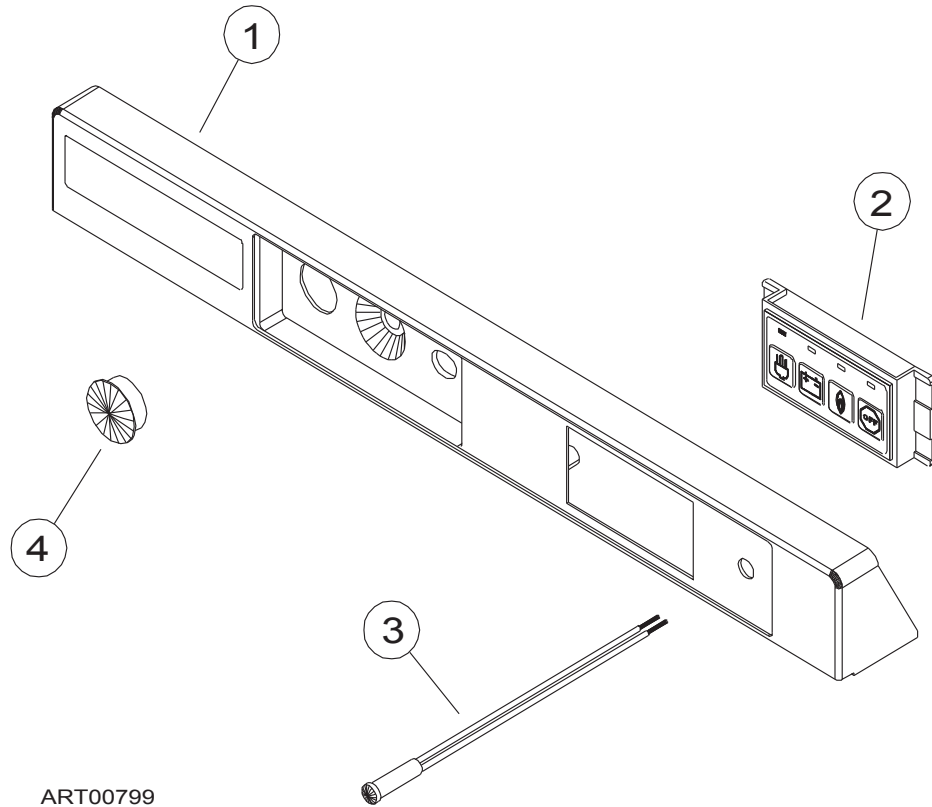

PARTS LIST

3163 SERIES

**3163G
3163T
3163VWG
3163HBV
3163LG
3163LGB16
3163LGHBV
3163LGHHB
3163LGR
3163LGH26R**

**PART NO. 619703
NORCOLD 11/30/2020**

FRONT VIEW - 3163 SERIES

ART00797

FRONT VIEW - 3163 SERIES

CONTROL PANEL ASSEMBLY - SERIAL NUMBER: 18723312 AND BELOW

ART00799

NO.	PART #	DESCRIPTION	3163G	3163T	3163VWG	3163HBV	3163LG	3163LGB16	3163LGHBV	3163LGHHB	3163LGR	3163LGH26R
	618021	CONTROL PANEL ASSY-3163 (USE 638510)	X	X	X	X	X	X	X	X	X	X
	638510	KIT-CONTROL PANEL ASSY-3163	X	X	X	X	X	X	X	X	X	X
1	621328	CONTROL PANEL	X	X	X	X	X	X	X	X	X	X
2	617945	SWITCH-PUSH BUTTON (USE 636540)	X	X	X	X	X	X	X	X	X	X
	636540	KIT-SWITCH-PUSH BUTTON	X	X	X	X	X	X	X	X	X	X
3	61609022	INDICATOR LIGHT-FLAME	X	X	X	X	X	X	X	X	X	X
4	617981	HOLE PLUG-1" BLACK/CONTROL PANEL	X	X	X	X	X	X	X	X	X	X
NS	620623	NAMEPLATE-BLUE (NOT SHOWN)					X	X	X	X	X	X
		PART IS NO LONGER AVAILABLE										