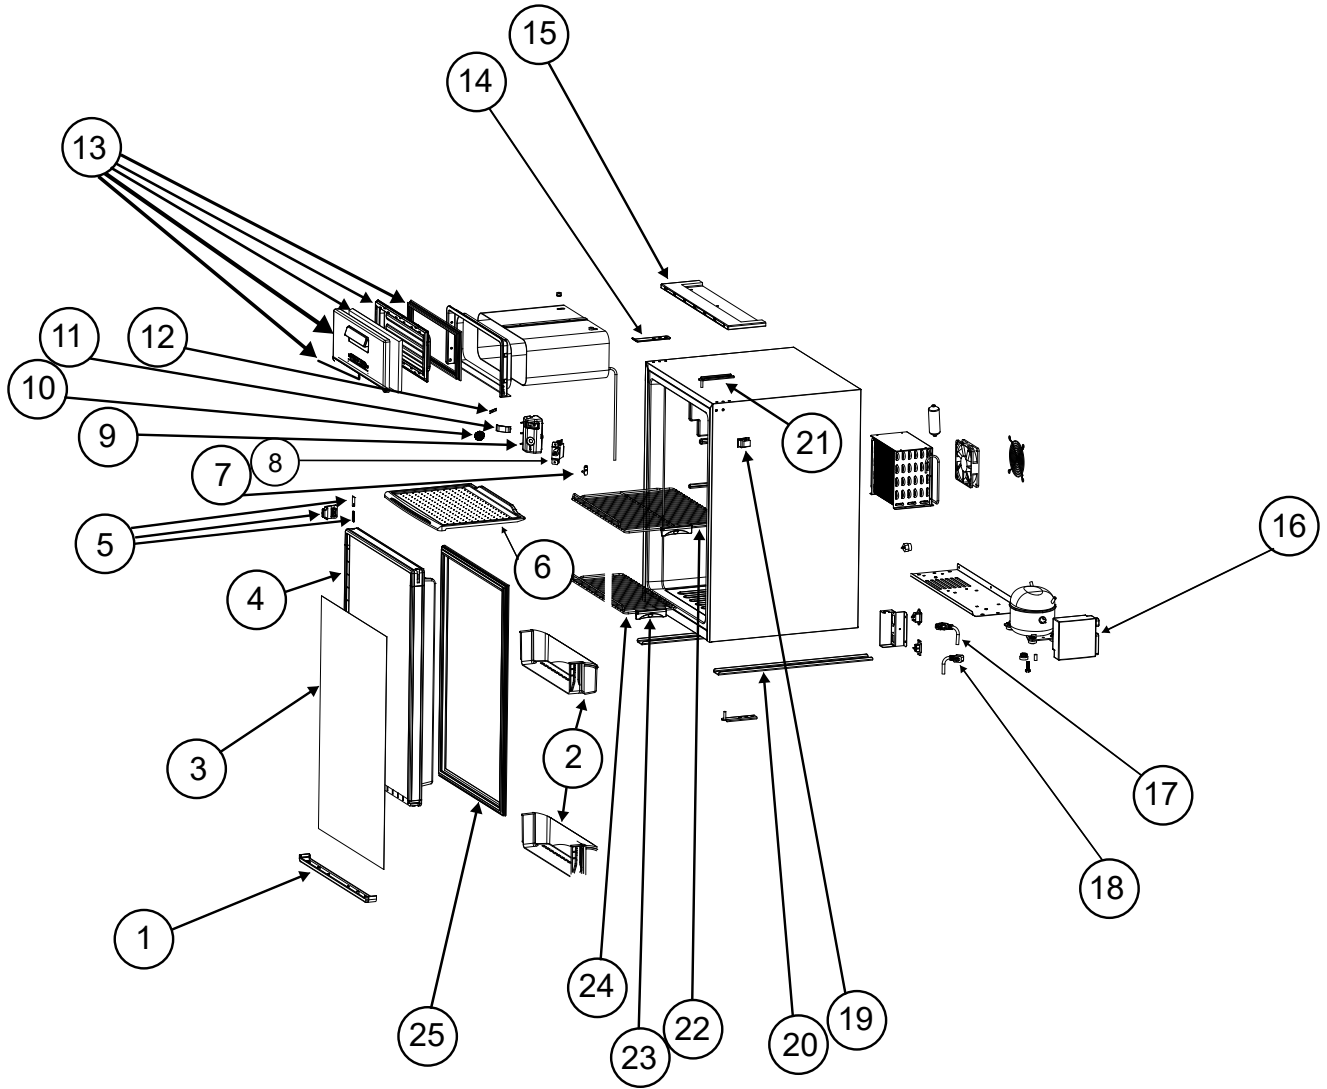

PARTS LIST

DE105 SERIES

DE105

**PART NO.640696
NORCOLD 6/2/2020**

CABINET ASSY - DE105

CABINET ASSY - DE105

NO.	PART #	DESCRIPTION	DE105
1	640657	DOOR CAP BOTTOM	X
2	640658	DOOR BIN	X
3	640659	DOOR PANEL	X
4	640660	DOOR ASSY	X
5	640661	DOOR HANDLE KIT	X
6	640662	DRIP TRAY	X
7	640663	FREEZER HINGE	X
8	640664	THERMOSTAT	X
9	640665	THERMOSTAT BOX	X
10	640666	THERMOSTAT KNOB	X
11	640667	LED COVER	X
12	640668	LED LIGHT	X
13	640669	FREEZER DOOR ASSY	X
14	640670	DOOR LATCH	X
15	640671	GRILL	X
16	640672	AC/DC COMPRESSOR CONTROLLER	X
17	640673	AC POWER CORD	X
18	640674	DC POWER CORD	X
19	640675	DOOR SWITCH	X
20	640676	BOTTOM RAIL	X
21	640677	UPPER AND LOWER DOOR HINGE	X
22	640678	UPPER SHELF	X
23	640679	SHELF HOLDER	X
24	640680	LOWER SHELF	X
25	640681	DOOR GASKET	X
NS	640683	SHELF ATTACHMENT	X