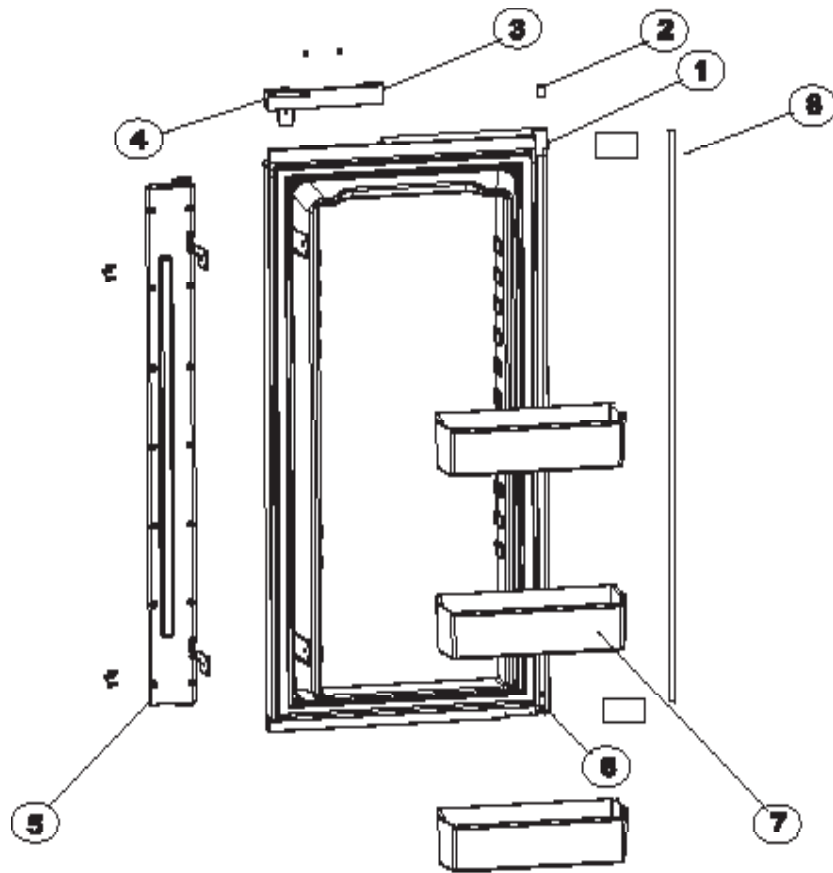

DOOR ASSEMBLY - LOWER LH - 1200 SERIES (PANEL DOORS)

ART01173

NO.	PART #	DESCRIPTION	1200AC SERIES	1200LR SERIES	1201LR SERIES
1	627598	DOOR ASSY-BLACK GASKET/NO FLAPPER (S/N 1291391 & ABOVE) (USE 627978)	X	X	X
	627978	DOOR ASSY-BLACK GASKET/WITH FLAPPER (SERIAL # 1291391 & ABOVE)	X	X	X
	627599	DOOR ASSY-BLACK GASKET/NO FLAPPER/DISPENSER MODELS	X	X	
	627979	DOOR ASSY-BLACK GASKET/WITH FLAPPER/DISPENSER MODELS	X	X	
	627965	DOOR ASSY-WHITE GASKET/NO FLAPPER (S/N 540295 TO 1291390) (USE 627980)		X	X
	627980	DOOR ASSY-WHITE GASKET/WITH FLAPPER (SERIAL # 540295 TO 1291390)		X	X
	627966	DOOR ASSY-GRAY GASKET/NO FLAPPER (SERIAL # 300000 TO 540294)		X	
	627981	DOOR ASSY-GRAY GASKET/WITH FLAPPER (SERIAL # 300000 TO 540294)		X	
2	618746	HINGE BUSHING-MIDDLE	X	X	X
3	622315	DOOR HANDLE ASSY (SERIAL # 8254600 & ABOVE)	X	X	
	619574	DOOR HANDLE ASSY (SERIAL # 300000 TO 8254599)	X	X	
	621106	DOOR HANDLE ASSY (SERIAL # 300000 & ABOVE)			X
4	619374	STORAGE LATCH-DOOR/BLACK/POINTED (SERIAL # 300000 TO 8254600)	X	X	X
5	623887	FLAPPER ASSY-DOUBLE POLE/BLACK (SERIAL # 1291391 & ABOVE)	X	X	X
	619845	FLAPPER ASSY-DOUBLE POLE/WHITE (SERIAL # 540295 TO 1291390)(USE 623887)		X	X
	618787	FLAPPER ASSY-SINGLE POLE/WHITE (SERIAL # 300000 TO 540294)		X	
NS	622855	KIT-FLAPPER WIRE REPAIR	X	X	X
6	618792	HINGE-DOOR/UPPER/WITHOUT PIN (SERIAL # 300000 TO 8254600)	X	X	X
	627288	HINGE-DOOR/LOWER/WITH PIN (SERIAL # 8254600 & ABOVE)	X	X	X
7	622831	BIN-DOOR SHELF (3 PER DOOR)	X	X	X
8	623167	PANEL RETAINER-LOWER (1 PER DOOR)	X	X	X
NS	625129	KIT-DOOR SAG REPAIR (LOWER DOORS)	X	X	X

NS = NOT SHOWN

NO LONGER AVAILABLE