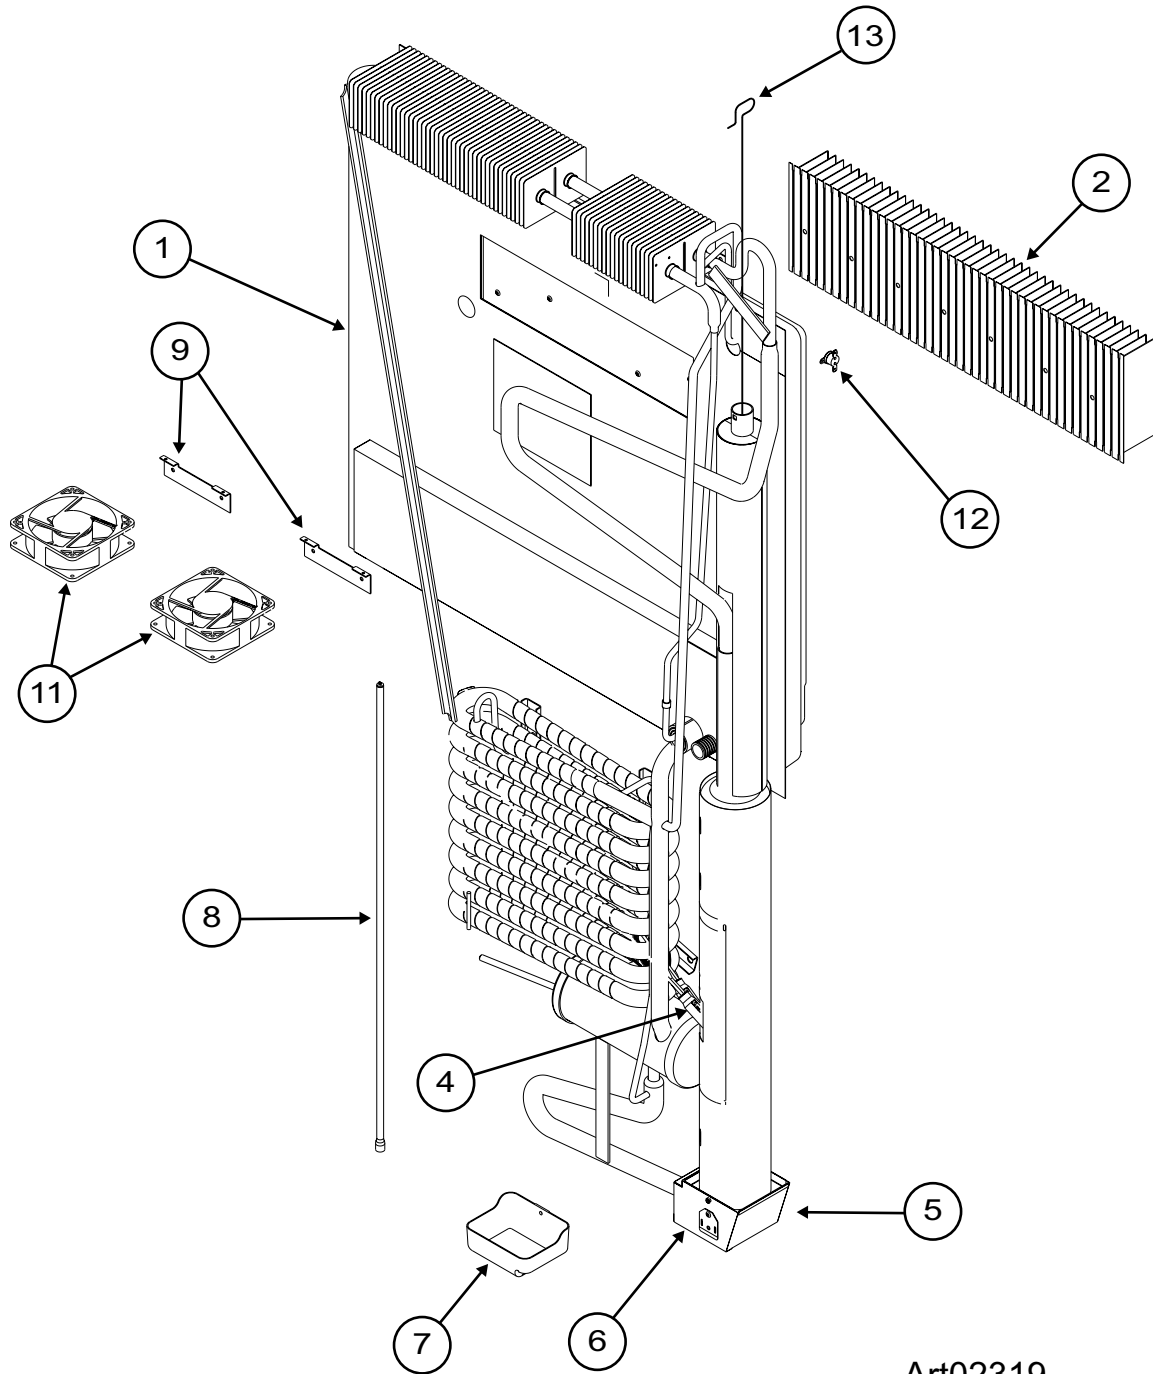

CABINET ASSEMBLY - FRONT VIEW - 1200 SERIES CONTINUED

16	61409622	CLIP-SHELF	X	X	X
	623121	CLIP-SHELF	X	X	X
17	618144	HINGE BUSHING-DOOR HINGE/BLACK (TOTAL OF 4 PER CABINET)	X	X	X
18	632608	SUPPORT WALL-FOR CRISPER BIN	X	X	X
19	618878	BIN-BOTTLE/CRISPER (TOTAL OF 3 PER CABINET)	X	X	X
20	618757	CRISPER COVER-GLASS SHELF (TWO PER CABINET)	X	X	X
21	618848	SHELF-WIRE/LONG (3 PER CABINET)	X	X	X
	632435	SHELF-WIRE/LONG (3 PER CABINET)	X	X	X
22	618849	SHELF-WIRE/SHORT	X	X	X
	632436	SHELF-WIRE/SHORT	X	X	X
23	618847	SHELF-WIRE/FREEZER (2 PER CABINET)	X	X	X
	632434	SHELF-WIRE/FREEZER (2 PER CABINET)	X	X	X
24	618796	HINGE-TOP LH/BOTTOM RH/PANEL DOORS (2 PER CABINET)	PANEL	PANEL	PANEL
	623823	HINGE-TOP LH/BOTTOM RH/WRAPPED DOORS (2 PER CABINET)	WRAPPED	WRAPPED	WRAPPED
25	623918	SWITCH-DOOR LIGHT (2 PER CABINET) (SERIAL # 1204743 & ABOVE)	X	X	X
	637152	KIT-SWITCH-DOOR LIGHT (2 PER CABINET) (SERIAL # 300000 TO 1204742)		X	X
26	625210	STRIP-FREEZER-BLACK (SERIAL # 1291391 & ABOVE)	X	X	X
NS	618803	BIN-ICE (NOT SHOWN)-ICE MAKER MODELS	X	X	X
NS	61630422	ICE TRAYS (NOT SHOWN)(4 PER CABINET) - NON ICE MAKER MODELS	X	X	
NS	620689	PROBE-CONTACT/LARGE (NOT SHOWN)			
NS	618853	CAP-SCREW/WHITE (NOT SHOWN)(SERIAL# 300000 TO 1097520)		X	X
NS	618170	HOLE PLUG-FOR TOP TRIM PIECE (NOT SHOWN)(SERIAL# 1097521 & ABOVE)	X	X	X

LTD = LIMITED QUANTITIES AVAILABLE IN INVENTORY (USE KIT-CONTROL ADAPTER IF UNAVAILABLE)

NOTE: IF THE CONTROL ASSY-OPTICAL HAS BEEN REPLACED WITH A KIT-CONTROL ADAPTOR, THE POWER BOARD MUST BE REPLACED WITH A NEW KIT-CONTROL ADAPTER.

██████████ PART NO LONGER AVAILABLE

CABINET ASSEMBLY - REAR VIEW (COOLING UNIT AREA) - 1200 SERIES

Art02319