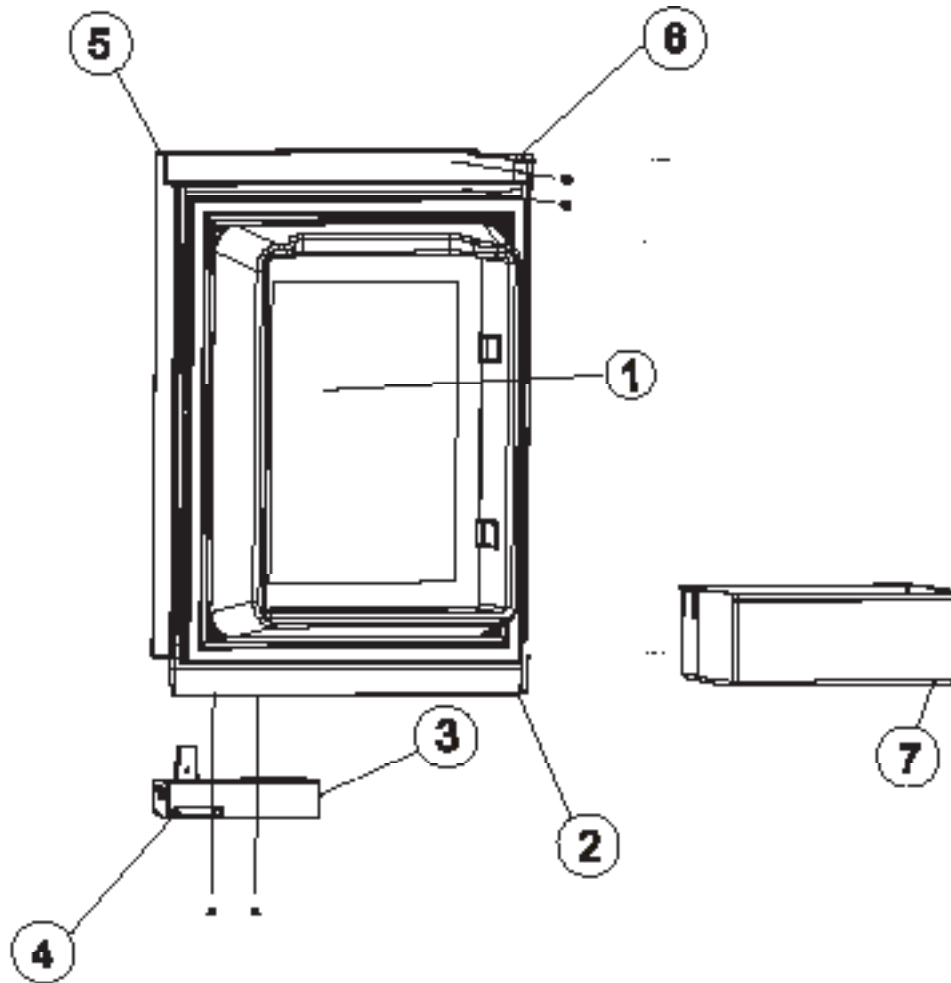

DOOR ASSEMBLY - UPPER LH - 1200 SERIES (WRAPPED DOORS)

NO.	PART #	DESCRIPTION	1200AC SERIES	1200LR SERIES	1201LR SERIES
1	627632	DOOR LINER ASSY-BLACK/POWER COAT (SERIAL # 1298859 & ABOVE)	BK	BK	
	623997	DOOR LINER ASSY-BLACK/VINYL COAT (SERIAL # 1154394 TO 1298858)		BK	
	627635	DOOR LINER ASSY-BLACK/DISPENSER MODELS	BK	BK	
	627631	DOOR LINER ASSY-STAINLESS STEEL/AL-CLEAN (SERIAL # 1435597 & ABOVE)	SS	SS	SS
	627634	DOOR LINER ASSY-STAINLESS STEEL/AL-CLEAN/DISP (SERIAL 1435597 & ABOVE)	SS	SS	SS
	630409	DOOR LINER ASSY-STAINLESS STEEL (VALSPAR/REPLACEMENT DOOR)	SS	SS	SS
	630845	DOOR LINER ASSY-STAINLESS STEEL/DISP (VALSPAR/REPLACEMENT DOOR)	SS	SS	SS
	627633	DOOR LINER ASSY-WHITE		WH	
	62906001	DOOR LINER ASSY-PEWTER ROYCE			WPM
2	618746	HINGE BUSHING-MIDDLE	X	X	X
3	622316	DOOR HANDLE ASSY (SERIAL # 8254600 & ABOVE)	X	X	
	619573	DOOR HANDLE ASSY (SERIAL # 300000 TO 8254600)	X	X	
	621107	DOOR HANDLE ASSY (SERIAL # 300000 & ABOVE)			X
4	619374	STORAGE LATCH-DOOR/BLACK/POINTED (SERIAL # 300000 TO 8254600)	X	X	X
5	623492	DOOR CAP-CENTER	X	X	X
6	623491	DOOR CAP-HINGE	X	X	X
7	622831	BIN-DOOR SHELF (1 PER DOOR)	X	X	X
		PART IS NO LONGER AVAILABLE