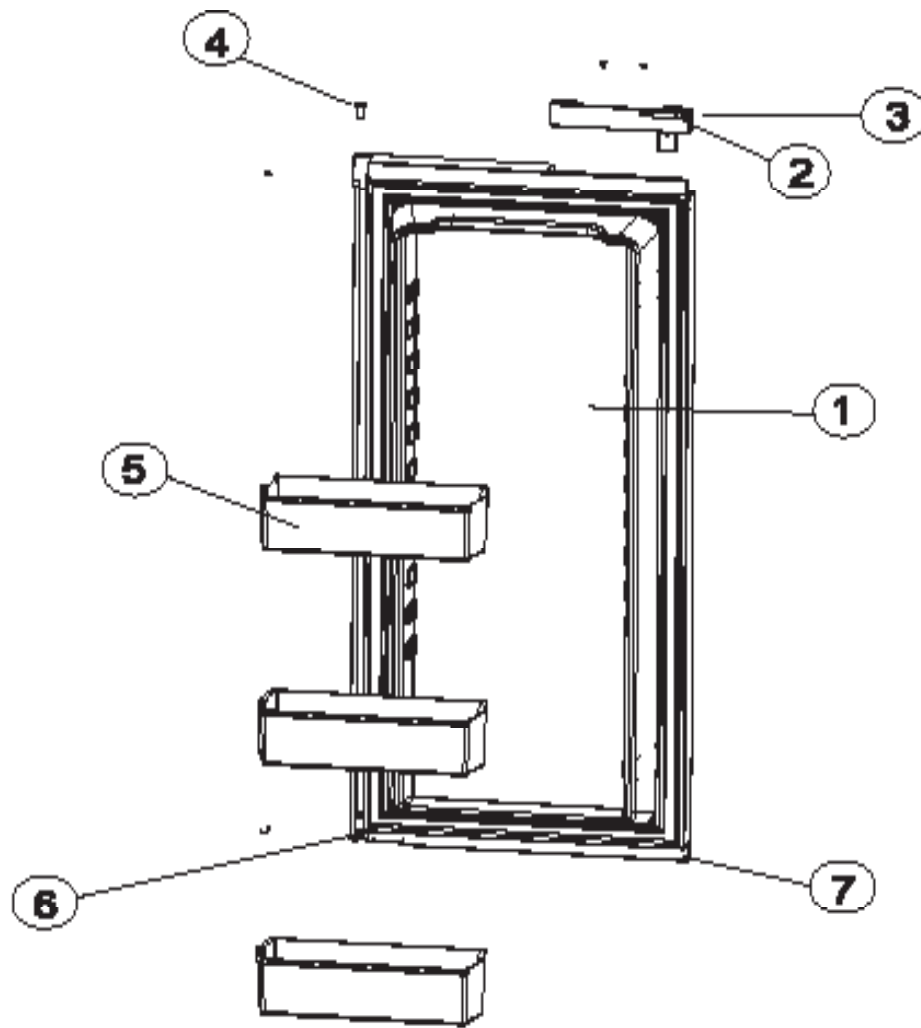

DOOR ASSEMBLY - LOWER RH - 1200 SERIES (PANEL DOORS)

ART01174

NO.	PART #	DESCRIPTION	1200AC SERIES	1200LR SERIES	1201LR SERIES
1	627600	DOOR ASSY-BLACK GASKET (SERIAL # 1291391 & ABOVE)	X		
	627991	DOOR ASSY-BLACK GASKET (SERIAL # 1291391 & ABOVE)		X	X
	627992	DOOR ASSY-WHITE GASKET (SERIAL # 540295 TO 1291390)		X	X
	627993	DOOR ASSY-LOWER/RH/GRAY GASKET (SERIAL # 300000 TO 540294)		X	
2	622316	DOOR HANDLE ASSY (SERIAL # 8254600 & ABOVE)	X	X	
	619573	DOOR HANDLE ASSY (SERIAL # 300000 TO 8254600)	X	X	
	621107	DOOR HANDLE ASSY (SERIAL # 300000 & ABOVE)			X
3	619374	STORAGE LATCH-DOOR/BLACK/POINTED (SERIAL # 300000 TO 8254600)	X	X	X
4	618746	HINGE BUSHING-MIDDLE	X	X	X
5	622831	BIN-DOOR SHELF (3 PER DOOR)	X	X	X
6	618792	HINGE-DOOR/UPPER/WITHOUT PIN (SERIAL # 300000 TO 8254600)	X	X	X
	627289	HINGE-DOOR/LOWER/WITH PIN (SERIAL # 8254600 & ABOVE)	X	X	X
7	623167	PANEL RETAINER-LOWER (1 PER DOOR)	X	X	X
NS	625129	KIT-DOOR SAG REPAIR (LOWER DOORS))	X	X	X

NS = NOT SHOWN

NO LONGER AVAILABLE