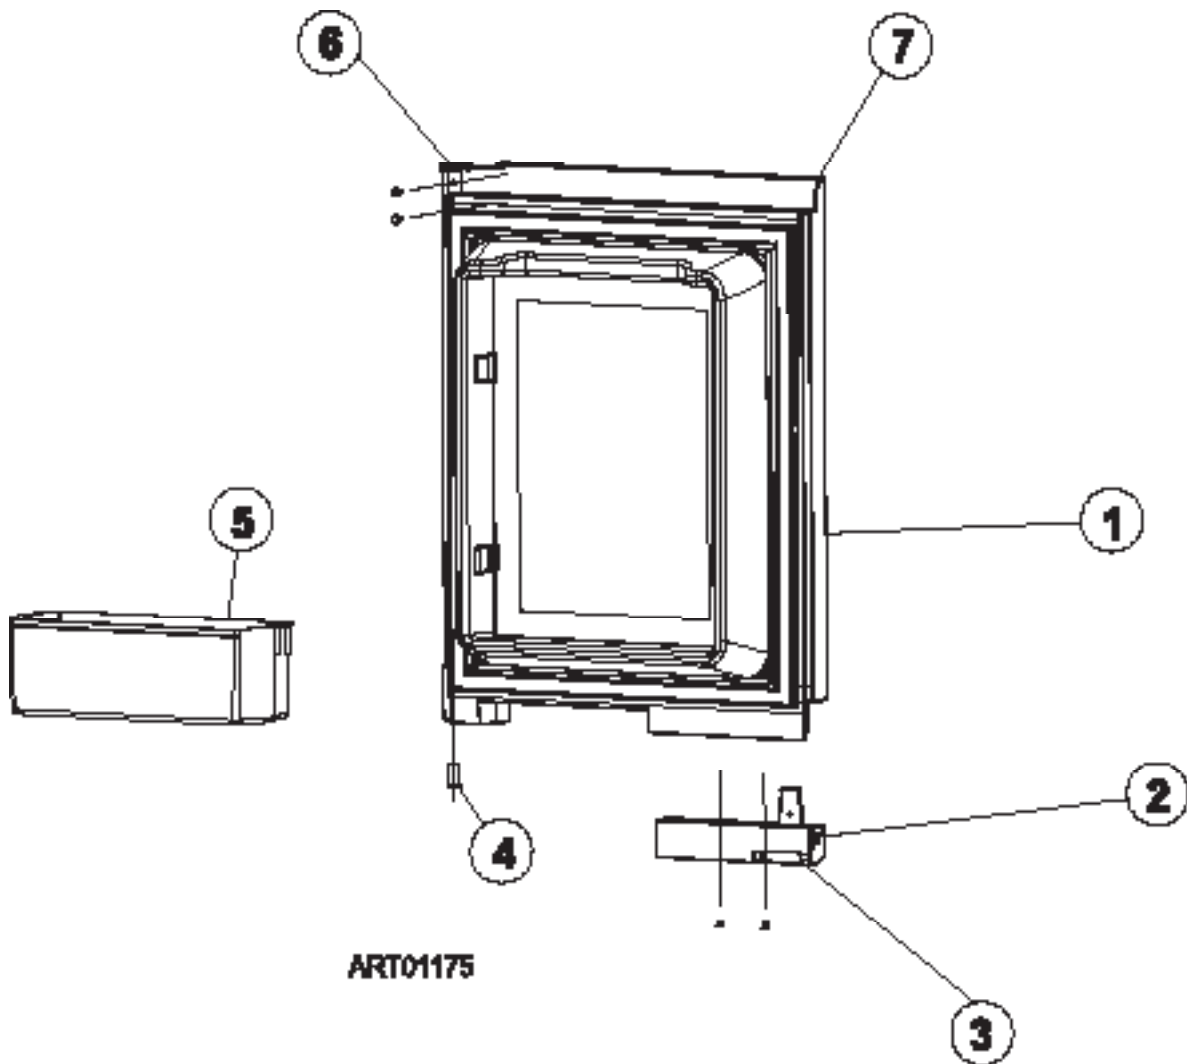

DOOR ASSEMBLY - UPPER RH - 1200 SERIES (WRAPPED DOORS)

ART01175

NO.	PART #	DESCRIPTION	1200AC SERIES	1200LR SERIES	1201LR SERIES
1	627620	DOOR LINER ASSY-BLACK/POWDER COAT (SERIAL # 1298859 & ABOVE)	BK	BK	
	627619	DOOR LINER ASSY-STAINLESS STEEL/AL-CLEAN (SERIAL # 1435597 & ABOVE)	SS	SS	SS
	623812	DOOR LINER ASSY-STAINLESS STEEL/ALGION (SERIAL # 1155466 TO 1435596)	SS	SS	SS
	630408	DOOR LINER ASSY-STAINLESS STEEL (VALSPAR/REPLACEMENT DOOR)	SS	SS	SS
	627621	DOOR LINER ASSY-WHITE		WH	
	62906101	DOOR LINER ASSY-PEWTER ROYCE			WPM
2	622315	DOOR HANDLE ASSY (SERIAL # 8254600 & ABOVE)	X	X	
	619574	DOOR HANDLE ASSY (SERIAL # 300000 TO 8254599)	X	X	
	621106	DOOR HANDLE ASSY (SERIAL # 300000 AND ABOVE)			X
3	619374	STORAGE LATCH-DOOR/BLACK/POINTED (SERIAL # 300000 TO 8254600)	X	X	X
4	618746	HINGE BUSHING-MIDDLE	X	X	X
5	622831	BIN-DOOR SHELF (1 PER DOOR)	X	X	X
6	623819	DOOR CAP-HINGE	X	X	X
7	623820	DOOR CAP-CENTER	X	X	X

PART IS NO LONGER AVAILABLE