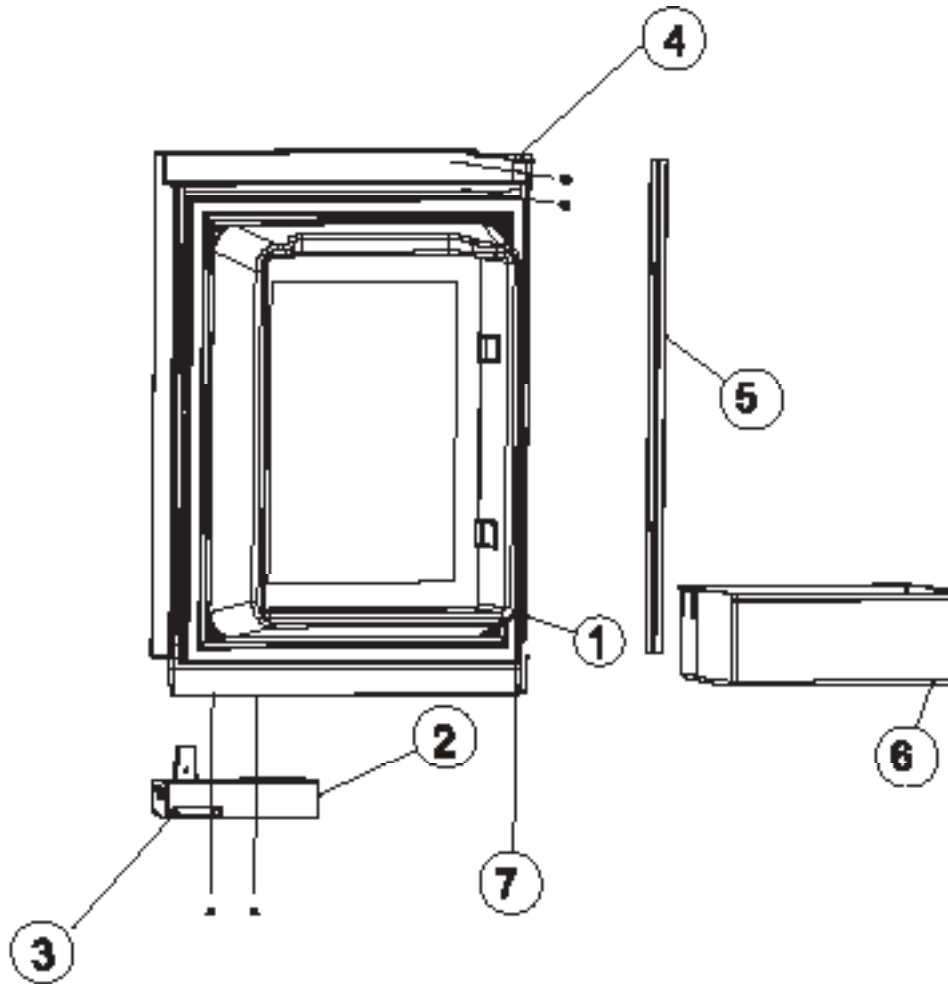

DOOR ASSEMBLY - UPPER LH - 1200 SERIES (PANEL DOORS)

ART01176

NO.	PART #	DESCRIPTION	1200AC SERIES	1200LR SERIES	1201LR SERIES
1	627601	DOOR ASSY-BLACK GASKET (SERIAL # 1291391 & ABOVE)	X	X	X
	627960	DOOR ASSY-WHITE GASKET (SERIAL # 540295 TO 1291390)		X	X
	627961	DOOR ASSY-GRAY GASKET (SERIAL # 300000 TO 540294)		X	
	627602	DOOR ASSY-DISPENSER MODELS (SERIAL # 1319557 & ABOVE)	X	X	
2	622316	DOOR HANDLE ASSY (SERIAL # 8254600 & ABOVE)	X	X	
	619573	DOOR HANDLE ASSY (SERIAL # 300000 TO 8254600)	X	X	
	621107	DOOR HANDLE ASSY (SERIAL # 300000 & ABOVE)			X
3	619374	STORAGE LATCH-DOOR/BLACK/POINTED (SERIAL # 300000 TO 8254600)	X	X	X
4	618792	HINGE-DOOR	X	X	X
5	623166	PANEL RETAINER-UPPER (1 PER DOOR)	X	X	X
6	622831	BIN-DOOR SHELF (1 PER DOOR)	X	X	X
7	618746	HINGE BUSHING-MIDDLE	X	X	X

PART IS NO LONGER AVAILABLE