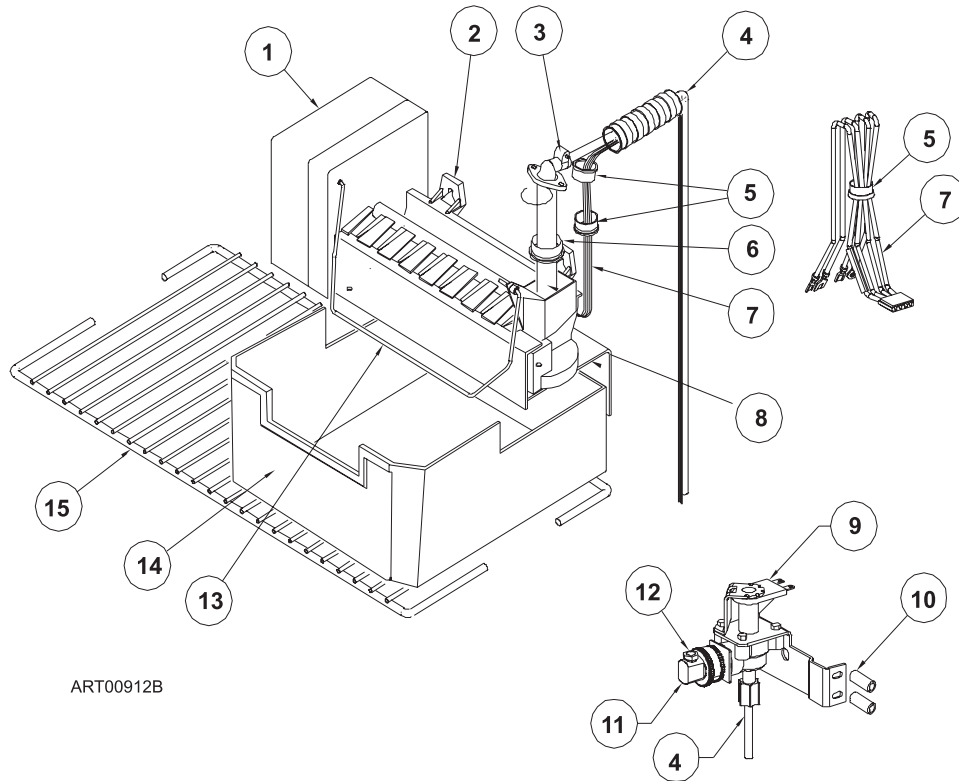

ICE MAKER RELATED COMPONENTS - 1200 SERIES NON-DISPENSER MODELS

ART00912B

NO.	PART #	DESCRIPTION	1200AC SERIES	1200LR SERIES	1201LR SERIES
1	61656822	COVER-FRONT/ICE MAKER	X	X	X
2	633324	KIT-ICE MAKER	X	X	X
3	61690822	CLAMP-TUBING/IM	X	X	X
4	621429	WATER TUBE/HEATER ASSY/FOR ICE MAKER (MODELS WITHOUT DISPENSER)	X	X	X
	625879	WATER TUBE/HEATER ASSY/FOR ICE MAKER (MODELS WITH DISPENSER)	X	X	X
5	61541422	BUSHING-SNAP	X	X	X
6	620039	FITTING-WATER TUBE/IM/4.17"	X	X	X
7	618407	WIRING HARNESS-IM	X	X	X
8	620890	BRACKET-IM MOUNTING	X	X	X
9	633325	KIT-WATER VALVE/SINGLE PORT (USE 637580)	X	X	X
	637580	KIT SERVICE WATERVALVE REPLACEMENT	X	X	X
	637164	KIT-WATER VALVE-DISPENSER/DOUBLE PORT	X	X	X
10	618169	SPACER-WATER VALVE/NYLON (2 PER ASSEMBLY)	X	X	X
11	61679622	GARDEN HOSE ADAPTER-STRAIGHT/IM	X	X	X
12	622991	NUT-COMPRESSION/WATER VALVE FITTING/IM/PLASTIC	X	X	X
	622846	NUT-BRASS/GARDEN HOSE ADAPTER	X	X	X
13	61656922	SHUT OFF ARM/IM	X	X	X
14	618803	BIN-ICE	X	X	X
15	632434	SHELF-WIRE/FREEZER/1200 (2 PER CABINET)	X	X	X
NS	620240	THERMOSTAT-IM HEATER ASSY	X	X	X

NS = NOT SHOWN

No longer available