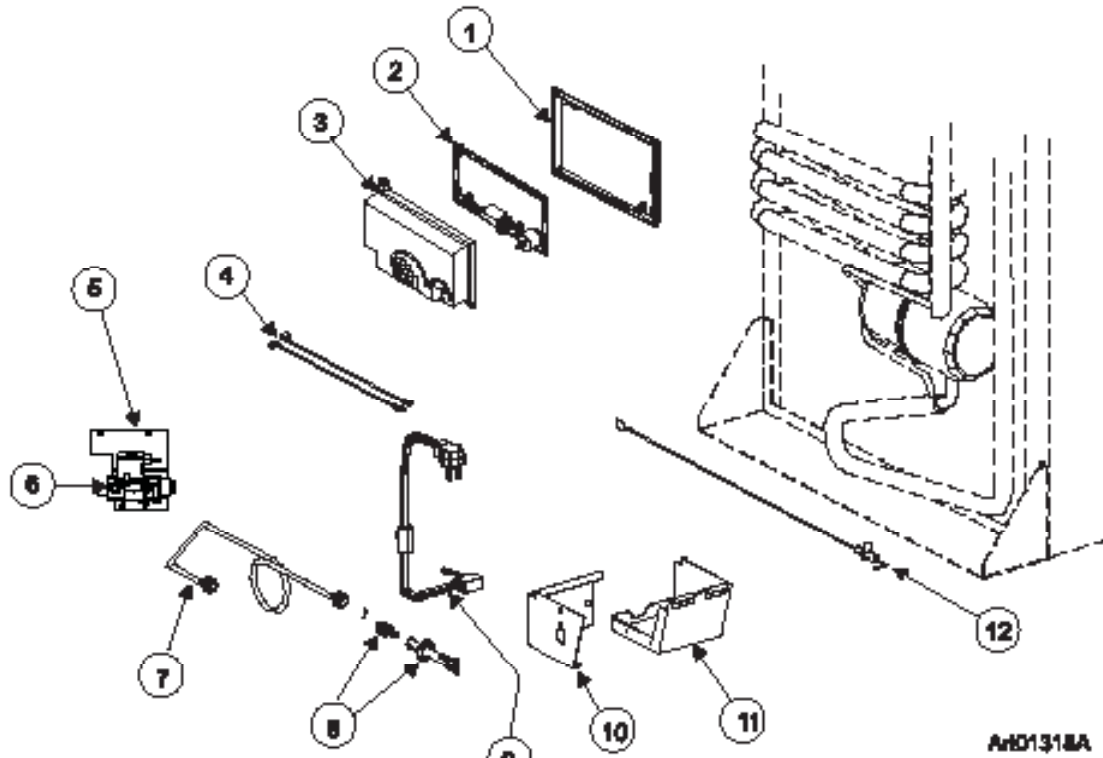

CABINET - REAR VIEW CONTROLS (02/14/1999 & AFTER) - 1200 SERIES (G/E)

NOTE: FOR MODELS WITH A SEPARATE MANUAL SHUT OFF VALVE (SERIAL # 657909 & ABOVE).

Art01318A

NO.	PART #	DESCRIPTION	1200LR SERIES	1201LR SERIES
1	618186	BASE-POWER BOARD (SERIAL # 8981138 & BELOW)	X	X
	628674	BASE-POWER BOARD (SERIAL # 8981139 & ABOVE)	X	X
2	628661	POWER BOARD (SERIAL # 8981138 & ABOVE)	X	X
	621271001	KIT-POWER BOARD ** (SERIAL # 0832171 TO 8981138)	SEE NOTE	SEE NOTE
	624869	KIT-CONTROL ASSY/POWER BOARD/GRAY (SERIAL # 0657909 TO 832170)	SEE NOTE	SEE NOTE
3	618185	COVER-POWER BOARD (SERIAL # 8981138 & BELOW)	X	X
	628677	COVER-POWER BOARD (SERIAL # 8981139 & ABOVE)	X	X
4	621448	WIRE-WHITE/9"/GAS VALVE (2 PER ASSEMBLY)	X	X
5	624681	BRACKET-GAS VALVE (9186770 & BELOW)	X	X
	628993	BRACKET-GAS VALVE (9186771 & ABOVE)	X	X
6	621334	KIT-GAS VALVE/BRACKET/WIRES (9186770 & BELOW)	X	X
	628741	GAS VALVE (9186771 & ABOVE)	X	X
7	624683	BURNER TUBE-1200 SERIES (USE 638982)	X	X
	638982	KIT SERVICE BURNER TUBE REPLACEMENT	X	X
7	629013	KIT-BURNER ORIFICE ADPTR ASSY (S/N 16317456 AND SYSTEM SN 16273576 AND BEFORE)	X	X
	635614	KIT-BURNER ORIFICE ADPTR ASSY (S/N 16317457 AND SYSTEM SN 1627355 AND AFTER)	X	X
NS	640452	BURNER SLEEVE KIT	X	X
9	61554422	CORD-AC POWER (SERIAL # 887329 & ABOVE FOR 1200LRIM)	X	
	618406	CORD-AC POWER/IM (SERIAL # 657909 TO 887328 FOR 1200LRIM)	X	X
	621755	CORD-POWER/ICE MAKER/WHITE (SERIAL # 887329 & ABOVE FOR 1200LRIM)	X	
10	618910	COVER ASSY-BURNER BOX	X	X
11	618902	BASE-BURNER BOX (SERIAL # 16240755 & BELOW)	X	X
	61695322	BASE-BURNER BOX (SERIAL # 16240756 & ABOVE)	X	X
12	61692222	ELECTRODE-SPARK/SENSE/SINGLE ELECTRODE/0.25" (USE 638097)	X	X
	638097	KIT SERVICE SPARK SENSE ELECTRODE REPLACEMENT	X	X

NOTE: IF THE CONTROL ASSY-OPTICAL HAS BEEN REPLACED WITH A KIT-CONTROL ADAPTOR, THE POWER BOARD MUST BE REPLACED WITH A NEW KIT-CONTROL ADAPTER.