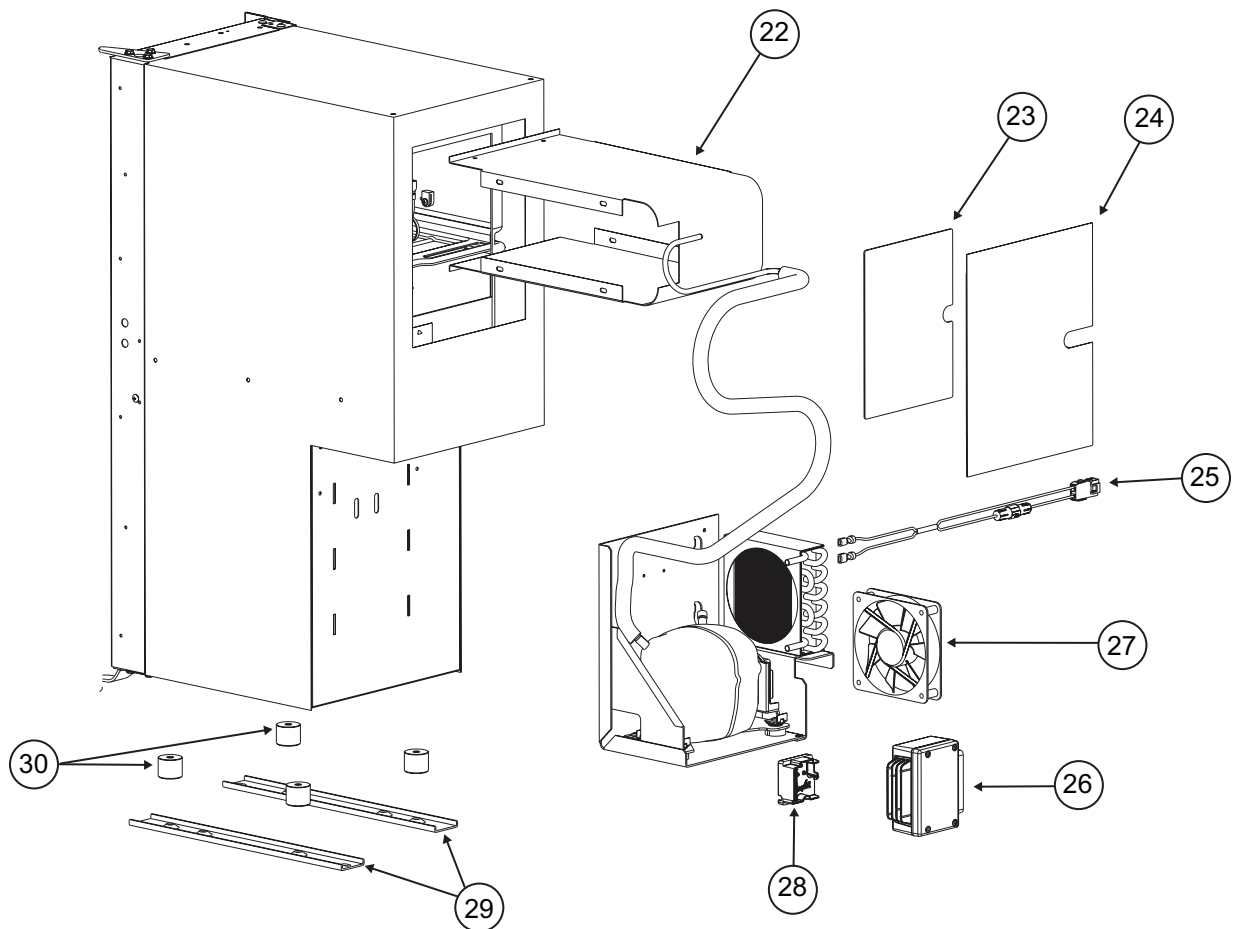

REAR VIEW - DCL4000 SERIES

NO	PART #	DESCRIPTION	MODELS
22	634042	COOLING UNIT	ALL
23	633958	PLASTIC SHEET (USE 634872)	ALL
	634872	PLASTIC SHEET	ALL
24	633959	FOAM SYSTEM PLUG	ALL
25	634742	DC LEADS (USE 635347)	ALL
	635347	DC LEADS	ALL
26	634820	CONTROL MODULE (USE 637316)	ALL
	637316	CONTROL MODULE	ALL
27	634664	FAN	ALL
28	634821	CONTROL MODULE MOUNTING KIT	ALL
29	3223 974 1020	SUPPORT-RAIL/BOTTOM	ALL
30	3609 071 0010	SPACER-BOTTOM SUPPORT RAIL	ALL
NS	634373	THERMOSTAT	ALL
NS	634822	COMPRESSOR CONTROL REMOTE CABLE	ALL
NS	634384	THERMOSTAT WIRE W/RESISTOR (USE 635349)	ALL
	635349	THERMOSTAT WIRE	ALL
		PART IS NO LONGER AVAILABLE	

NS = NOT SHOWN