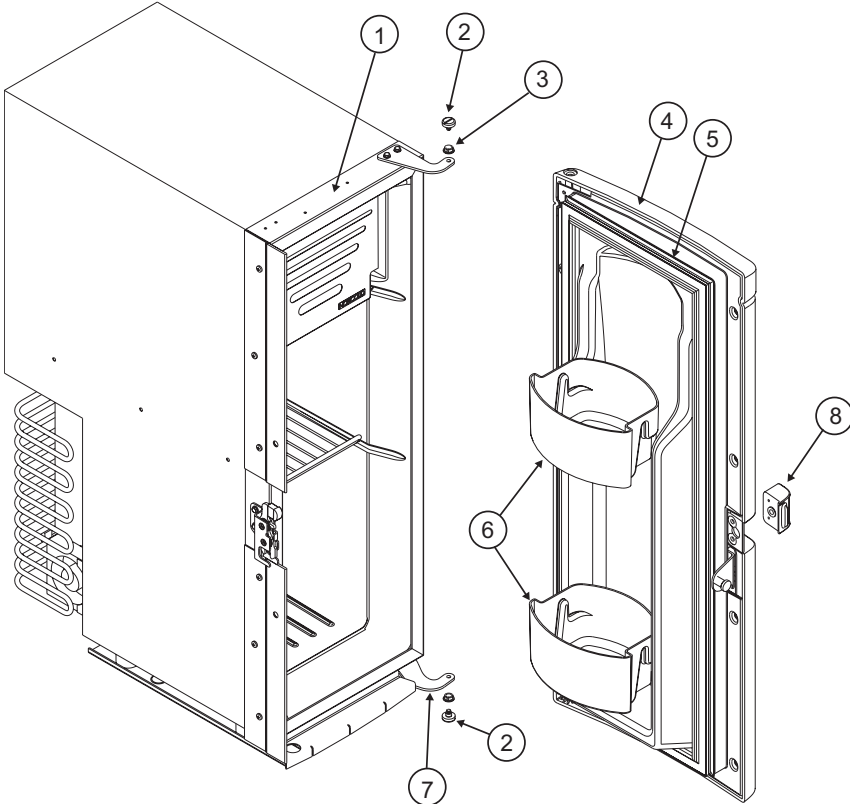

FRONT VIEW - DOOR AND CABINET PARTS - DCL4000 SERIES

FRONT VIEW - DOOR AND CABINET PARTS - DCL4000 SERIES

NO	PART #	DESCRIPTION	MODEL
1	3230 112 0040	FRAME-BREAKER-TOP	ALL
2	5055 036 0000	HINGE PIN	ALL
3	3041 128 0020	HINGE PLATE - UPPER	ALL
4	634357	DOOR ASSY-FOAMED-GRAY W/PALLADIUM (SILVER) TRIM	DCL4001
	634312	DOOR ASSY-FOAMED-TAN W/ PALLADIUM (SILVER) TRIM	DCL4002
	634313	DOOR ASSY-FOAMED-TAN W/ WOOD TRIM	DCL4003
	634314	DOOR ASSY-FOAMED-TAN W/ BRICK TRIM	DCL4004
	634315	DOOR ASSY-FOAMED-CHARCOAL W/BRUSHED SILVER TRIM	DCL4005
	634316	DOOR ASSY-FOAMED-CHARCOAL W/GALLOWAY BURLTRIM	DCL4006
	634317	DOOR ASSY-FOAMED-ANTHRACITE W/BRUSHED ALUMINUM TRIM	DCL4007
	634318	DOOR ASSY-FOAMED-MEDIUM WARM GRAY W/GRAY TRIM	DCL4008
	634319	DOOR ASSY-FOAMED-MEDIUM WARM GRAY W/BURL WOOD TRIM	DCL4009
	634320	DOOR ASSY-FOAMED-GRAY W/WOOD TRIM	DCL4010
	634321	DOOR ASSY-FOAMED-GRAY W/PALLADIUM (SILVER) TRIM	DCL4011
	634322	DOOR ASSY-GRAY W/ WOOD TRIM	DCL4012
	634899	DOOR ASSY-BROWN W/ DARK WOOD TRIM	DCL4013
	634897	DOOR ASSY-BROWN W/ LIGHT WOOD TRIM	DCL4014
	634900	DOOR ASSY-BROWN W/ DARK WOOD TRIM	DCL4015
	634898	DOOR ASSY-BROWN W/ LIGHT WOOD TRIM	DCL4016
	638162	DOOR COMPLETE WREN	DCL4017 DCL4017M6
	638163	DOOR COMPLETE WREN EBONY	DC4018 DCL4018M6
5	4148 036 0020	DOOR GASKET (USE 633768)	ALL
	633768	DOOR GASKET (USE 638821)	ALL
	638821	KIT SERVICE DOOR GASKET REPLACEMENT	ALL
6	4225 116 0030	DOOR BIN	ALL
7	3041 129 0020	HINGE PLATE - LOWER	ALL
8	634346	PUSHBUTTON ASSY-GRAY	DCL4011 DCL4012
	634347	PUSHBUTTON ASSY-MEDIUM GRAY	DCL4008 DCL4009
	634348	PUSHBUTTON ASSY-CHARCOAL	DCL4005 DCL4006
	634349	PUSHBUTTON ASSY-ANTHRACITE	DCL4007
	634350	PUSHBUTTON ASSY-GRAY-W/LONG HOUSING	DCL4001 DCL4010
	634351	PUSHBUTTON ASSY-TAN	DCL4002 DCL4003 DCL4004
	638172	PUSH BUTTON ASSY WREN	DCL4017 DCL4018