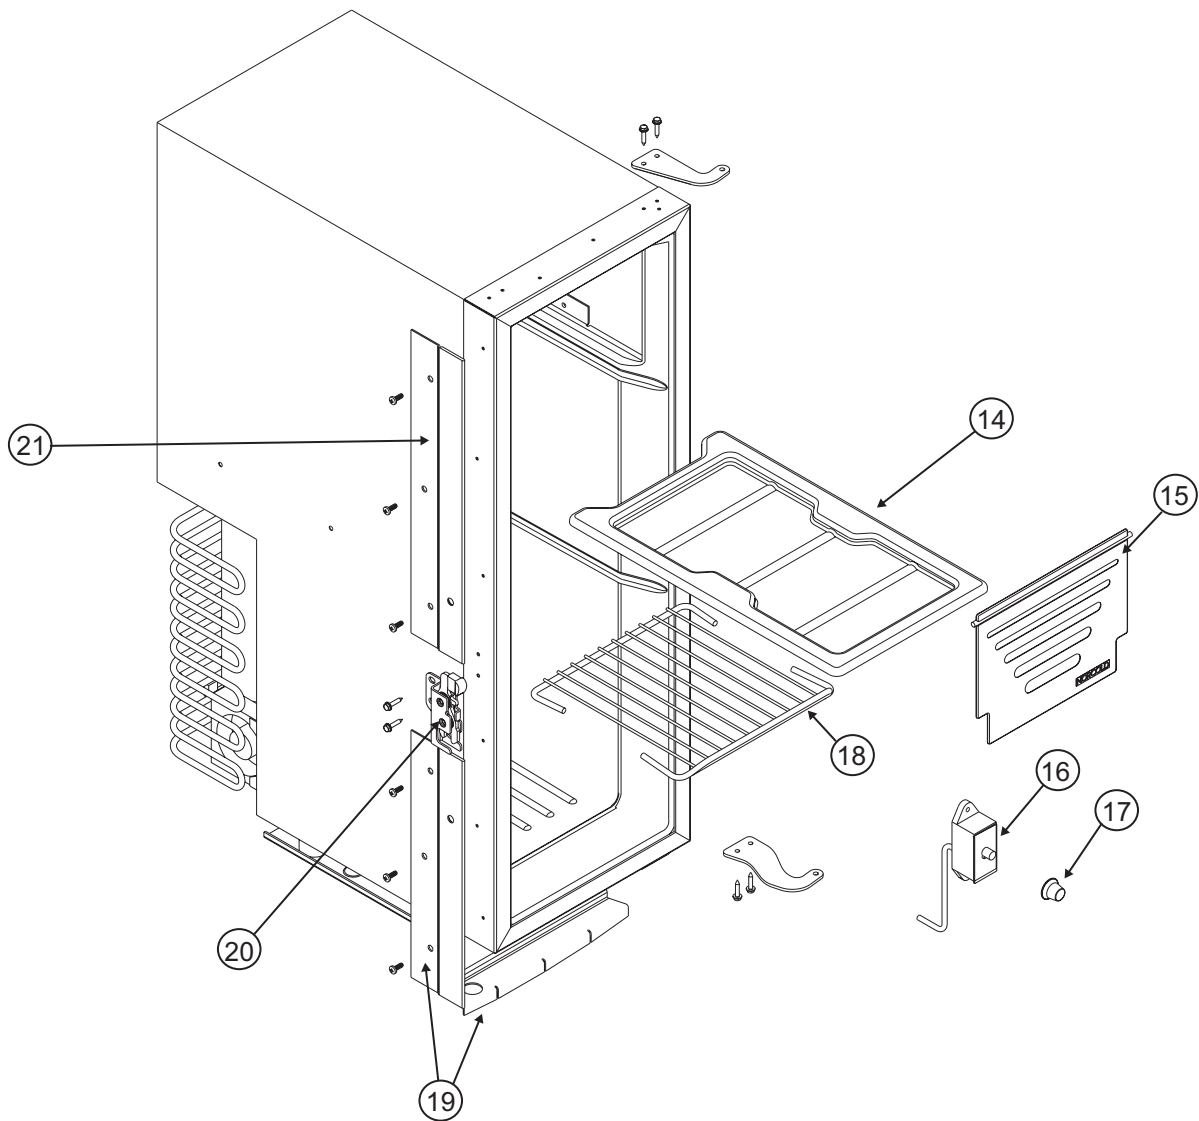

PART IS NO LONGER AVAILABLE

FRONT VIEW - INNER CABINET PARTS - DCL4000 SERIES

NO	PART #	DESCRIPTION	MODEL
14	633969	DRAINAGE PAN	ALL
15	4225 119 0020	FREEZER DOOR	ALL
16	634373	THERMOSTAT	ALL
17	61748722	KNOB-THERMOSTAT	ALL
18	5230 042 0020	SHELF	ALL
19	1609 462 0100	PLATE ASSEMBLY-TRIM-LOWER	ALL
20	633677	LATCH ASSY (USE 634921)	ALL
	634921	LATCH ASSY	ALL
21	3223 982 0100	PLATE-TRIM-UPPER	ALL
		PART IS NO LONGER AVAILABLE	