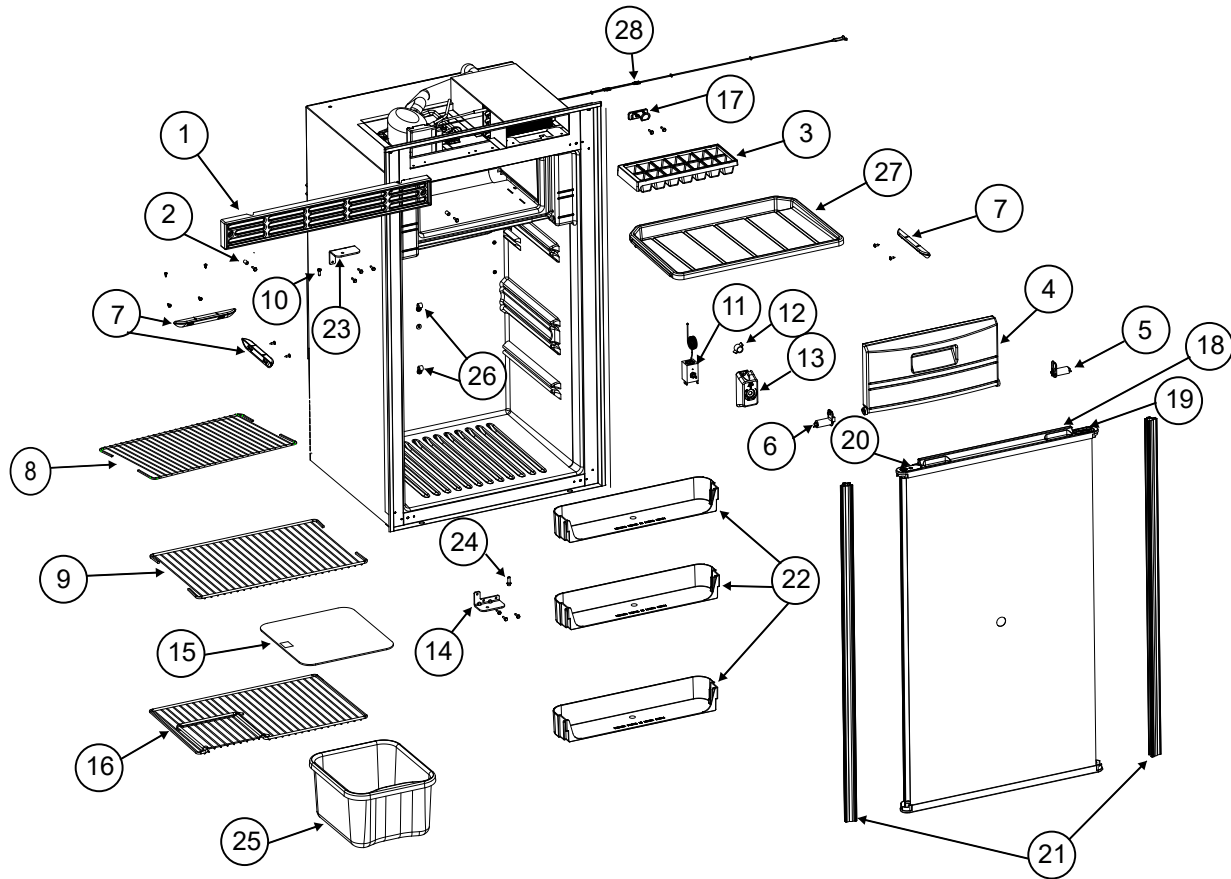

# PARTS LIST

## DC558 Series

DC558UL  
DC558UR

Note: "U" After the model have upper travel latches

PART # 637120  
NORCOLD 01/28/2020

# CABINET ASSEMBLY - FRONT VIEW - DC558 SERIES

# CABINET ASSEMBLY - REAR VIEW - DC558 SERIES

NO.	PART #	DESCRIPTION
1	636989	COMPRESSOR CONTROL MODULE
2	636965	FANS (Two per unit)
3	637034	WIRE HARNESS
4	636708	FOAMED SYSTEM BACK
5	621302	SCREW (Two per cross brace)
6	637037	CROSS BRACE
7	636560	SHROUD