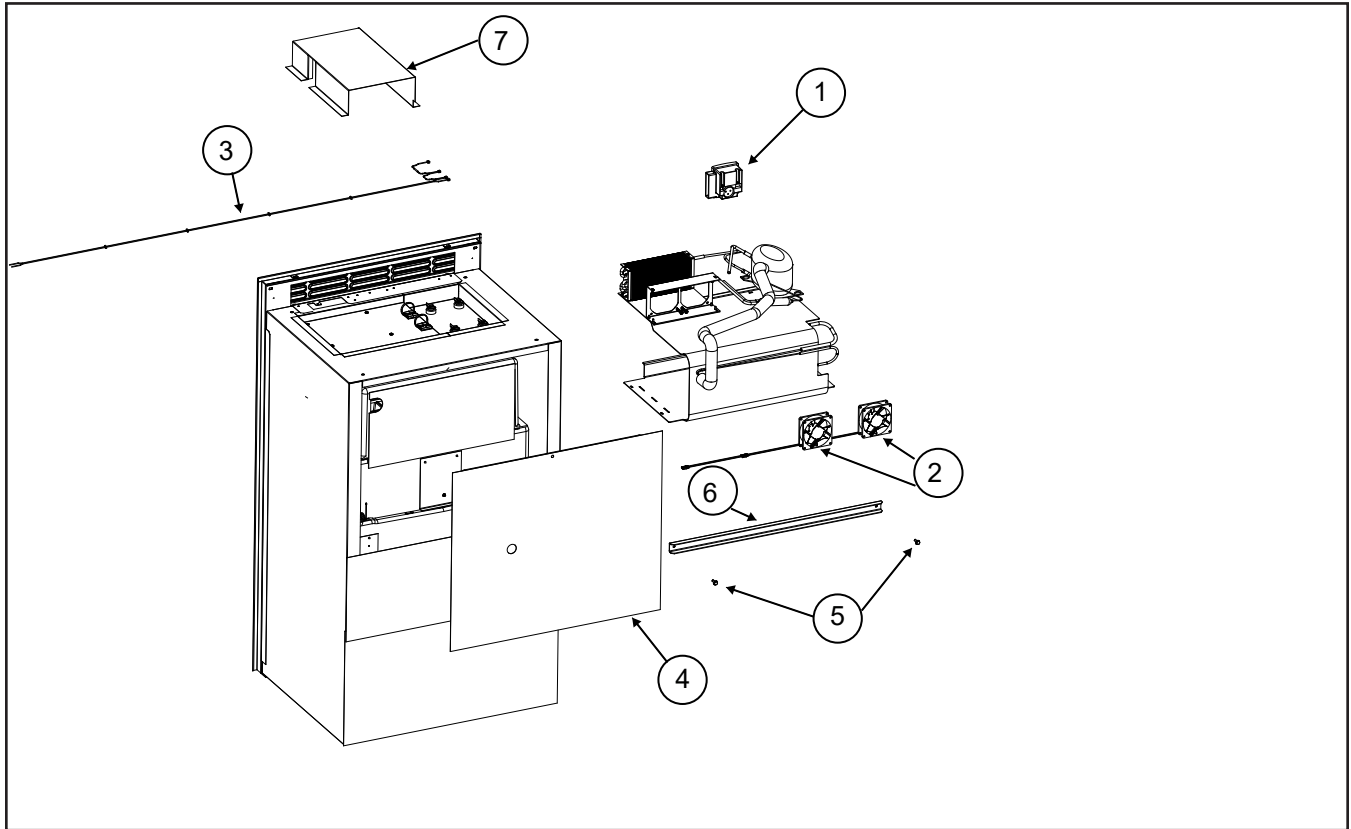

# CABINET ASSEMBLY - FRONT VIEW - DC558 SERIES

## CABINET ASSEMBLY - FRONT VIEW - DC558 SERIES

NO.	PART #	DESCRIPTION
1	636654	GRILL
2	637052	GRILL SPACER
3	63630422	ICE CUBE TRAY- PLASTIC (1 PER REFRIGERATOR)
4	619117	FREEZER DOOR ASSY
NS	61633030	MOUNTING CLIP-LH/WHITE/EVAPORATOR DOOR
NS	61632930	MOUNTING CLIP-RH/WHITE/EVAPORATOR DOOR
5	619041	SPRING HOLDER ASSY-RH/EVAP DOOR/SILVER SPRING
6	619042	SPRING HOLDER ASSY-LH/EVAP DOOR/SILVER SPRING
7	636861	DRIP-TRAY SUPPORT (Three per unit)
8	632442	SHELF WIRE UPPER
9	632441	SHELF-WIRE/MIDDLE
10	623899	HINGE PIN-TOP (USE 638780)
	638780	KIT SERVICE UPPER HINGE PIN REPLACEMENT
11	634373	THERMOSTAT (USE BEFORE SN 28337986) (USE 639866)
	639857	THERMOSTAT (USE AFTER SN 28337986 USE 639866)
	639866	KIT SERVICE THERMOSTAT REPLACEMENT
12	61748722	THERMOSTAT KNOB
13	634246	THERMOSTAT HOUSING (USE BEFORE SN 28337986)
	639394	THERMOSTAT HOUSING (USE AFTER SN 28337986)
14	626729	HINGE -CABINET/UPPER LH/LOWER RH/BLACK
15	621412	COVER-CRISPER
16	632443	SHELF-WIRE/LOWER/FLIPPER
NS	618065	CAP-CLEAR/FLIPPER SHELF
17	627677	LATCH-DOOR/BLACK
18	627472	DOOR ASSY-CABINET/BLACK
19	627571	LATCH PLATE-DOOR/BLACK
20	627572	PLATE-FILLER/DOOR ASSY/BLACK
21	626735	PANEL RETAINER-BLACK
22	624863	BIN-DOOR SHELF (Three per unit)
23	626728	HINGE-CABINET/UPPER RH/LOWER LH/BLACK
24	61550722	HINGE PIN-BOTTOM (USE 638636)
	638636	KIT SERVICE LWR HINGE PIN REPLACEMENT
25	621309	BIN-CRISPER
26	623121	CLIP-SHELF (Three per unit)
27	636962	DRIP TRAY INSIDE
NS	636991	COOLING UNIT ASSEMBLY
28	637034	WIRE HARNESS
NS	626726	NBREAKER, TRIM PANEL, BLK

NS = NOT SHOWN

 NO LONGER AVAILABLE

# CABINET ASSEMBLY - REAR VIEW - DC558 SERIES

NO.	PART #	DESCRIPTION
1	636989	COMPRESSOR CONTROL MODULE
2	636965	FANS (Two per unit)
3	637034	WIRE HARNESS
4	636708	FOAMED SYSTEM BACK
5	621302	SCREW (Two per cross brace)
6	637037	CROSS BRACE
7	636560	SHROUD