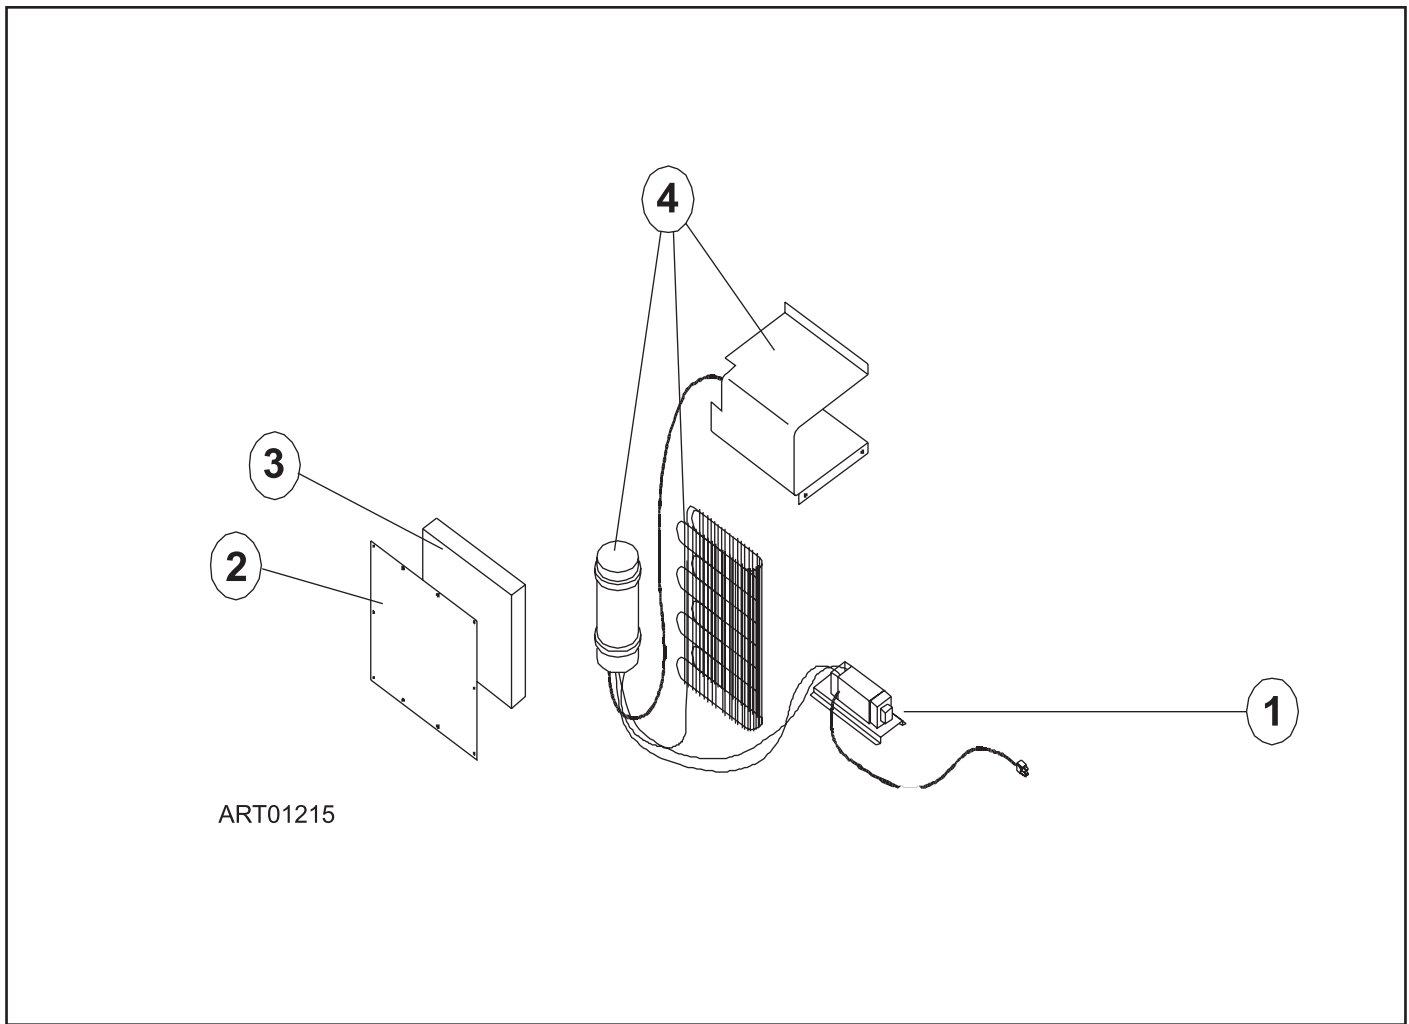

DOOR - LOWER (FRESH FOOD) - DE461/DE461T/EV461

NO.	PART #	DESCRIPTION	DE441	EV441
1	61640030	DOOR GASKET-GRAY	X	X
2	61631330	HINGE PLATE-BLACK/RH TOP/LH BOTTOM/PLASTIC	X	X
3	61639830	PANEL HOLDER-BLACK	X	X
4	61678238	DOOR LINER ASSY-FOAMED/BLACK FRAME/WHITE LINER	X	X
5	61639638	DOOR HANDLE ASSY-BLACK	X	X
6	61593830	END CAP-BLACK/STOP CATCH	X	X
7	61648122	DOOR HANDLE	X	X
8	61593730	END CAP-BLACK/SPRING CATCH	X	X
NS	61558822	SPRING-DOOR HANDLE (NOT SHOWN)	X	X
9	61631430	HINGE PLATE-BLACK/LH TOP/RH BOTTOM/PLASTIC	X	X
10	61564025	BIN-DOOR SHELF/WHITE (5 PER DOOR)	5	5

NO LONGER AVAILABLE

CABINET ASSEMBLY - FRONT VIEW - DE461/DE461T/EV461

art00507

CABINET ASSEMBLY - REAR VIEW - COOLING UNIT AREA - DE461/DE461T/EV461

ART01215

FIG.	PART #	DESCRIPTION	LEAF	EXP#
1	461537	POWER SUPPLY CABLE/PLUG/RECORD	A	
	461544	POWER SUPPLY CABLE/PLUG/RECORD		A
NS	46153800	FAN ONLY-50 CYCLE/50 VOLT/11 INGT SHOWN	A	A
NS	46153810	FAN ONLY-50 CYCLE/50 VOLT/11 INGT SHOWN	A	A
2	4615352	PANEL COOLING UNIT REAR	A	A
3	4615353	PANEL COOLING ASSY	A	A
4	4615344	COOLING UNIT CABLE/PLUG/RECORD	A	A
	4615345	COOLING UNIT CABLE	I	
NS	4615343	HEAT SINK/HEAT PIPE/RECORD/11 INGT SHOWN	A	A
NS	46153420	COOLING UNIT COMPRESSOR COOLING SHOWN	A	A
NS	46153430	COOLING UNIT COMPRESSOR COOLING SHOWN	A	A
NS	46153431	COOLING UNIT COMPRESSOR COOLING SHOWN	A	A
NS	46153432	COOLING UNIT COMPRESSOR COOLING SHOWN	A	A
NS	46153433	COOLING UNIT COMPRESSOR COOLING SHOWN	A	A