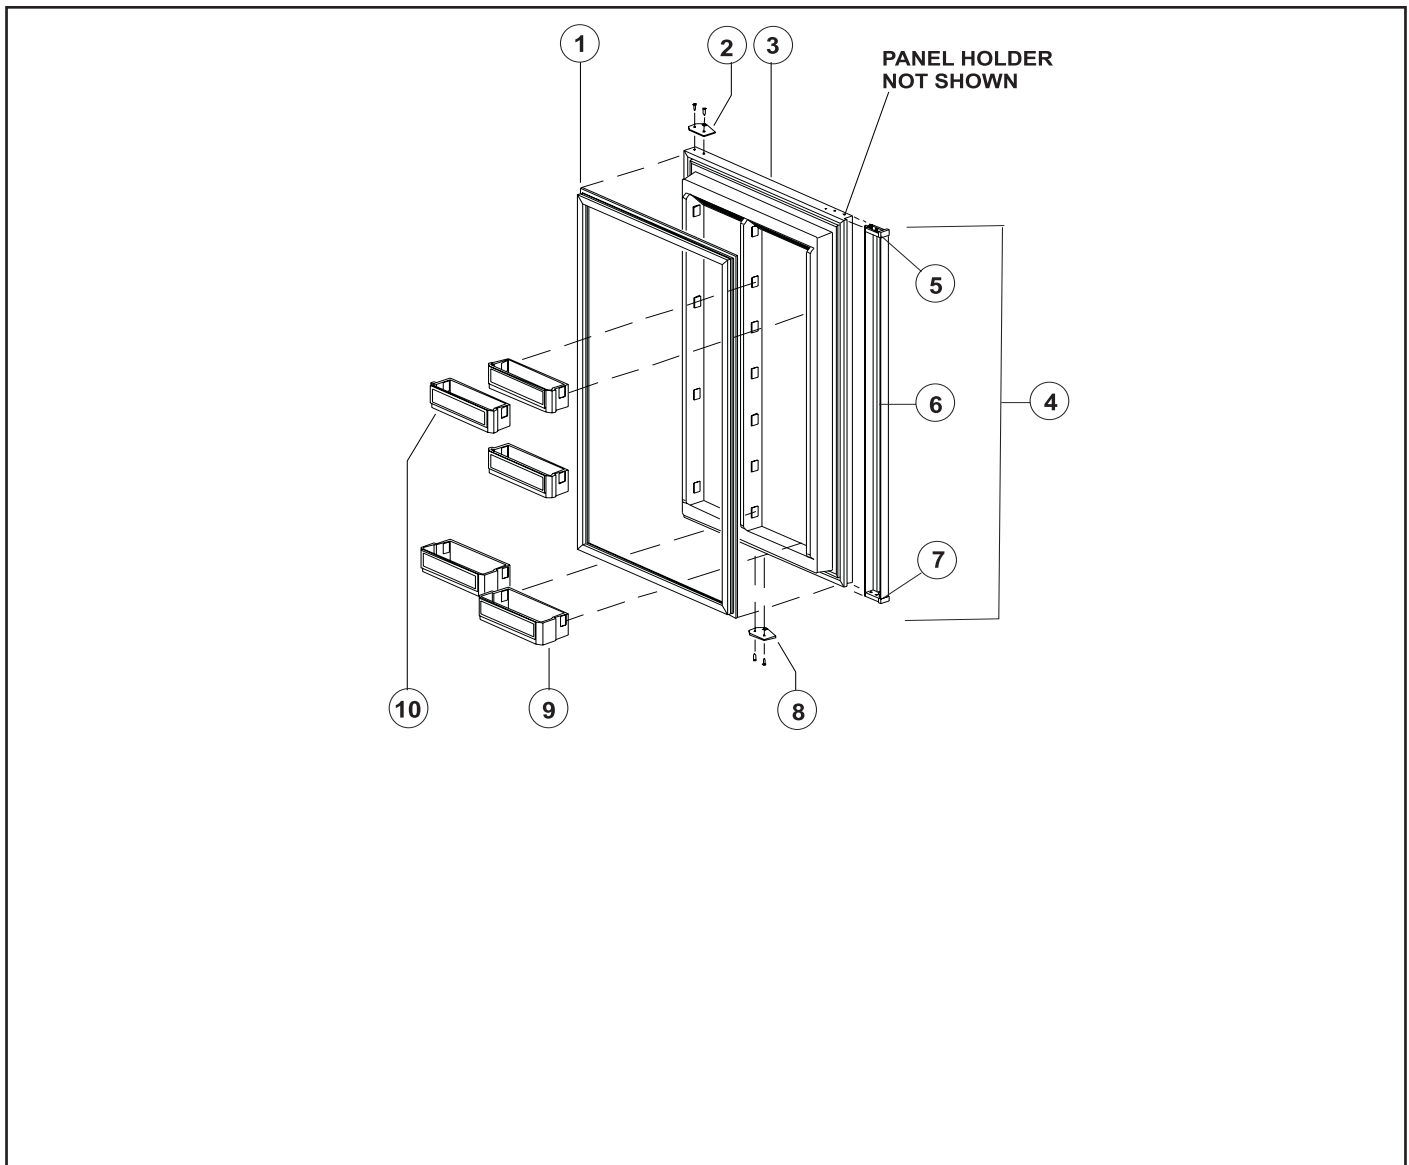

PARTS LIST

DE461

DE461T

EV461

DE441

DOOR - UPPER (FREEZER) - DE461/DE461T/EV461

NO.	PART #	DESCRIPTION	DE461	EV461
1	61567830	DOOR GASKET-UPPER/GRAY	X	X
2	61631330	HINGE PLATE-BLACK/RH TOP/LH BOTTOM/PLASTIC	X	X
3	61689938	DOOR LINER ASSY-FOAMED/UPPER/BLACK/WHITE	X	X
NS	61592930	PANEL HOLDER-BLACK/UPPER DOOR (NOT SHOWN)	X	X
4	61743638	DOOR HANDLE ASSY-UPPER/BLACK	X	X
5	61593830	END CAP-BLACK/STOP CATCH	X	X
6	61743622	DOOR HANDLE WITH DECAL-UPPER	X	X
7	61593730	END CAP-BLACK/SPRING CATCH	X	X
NS	61558822	SPRING-DOOR HANDLE (NOT SHOWN)	X	X
8	61631430	HINGE PLATE-BLACK/LH TOP/RH BOTTOM/PLASTIC	X	X
9	61580525	JUICE RACK-WHITE	X	X
10	61564025	BIN-DOOR SHELF/WHITE	X	X

DOOR - LOWER (FRESH FOOD) - DE461/DE461T/EV461

NO.	PART #	DESCRIPTION	DE441	EV441
1	61640030	DOOR GASKET-GRAY	X	X
2	61631330	HINGE PLATE-BLACK/RH TOP/LH BOTTOM/PLASTIC	X	X
3	61639830	PANEL HOLDER-BLACK	X	X
4	61678238	DOOR LINER ASSY-FOAMED/BLACK FRAME/WHITE LINER	X	X
5	61639638	DOOR HANDLE ASSY-BLACK	X	X
6	61593830	END CAP-BLACK/STOP CATCH	X	X
7	61648122	DOOR HANDLE	X	X
8	61593730	END CAP-BLACK/SPRING CATCH	X	X
NS	61558822	SPRING-DOOR HANDLE (NOT SHOWN)	X	X
9	61631430	HINGE PLATE-BLACK/LH TOP/RH BOTTOM/PLASTIC	X	X
10	61564025	BIN-DOOR SHELF/WHITE (5 PER DOOR)	5	5