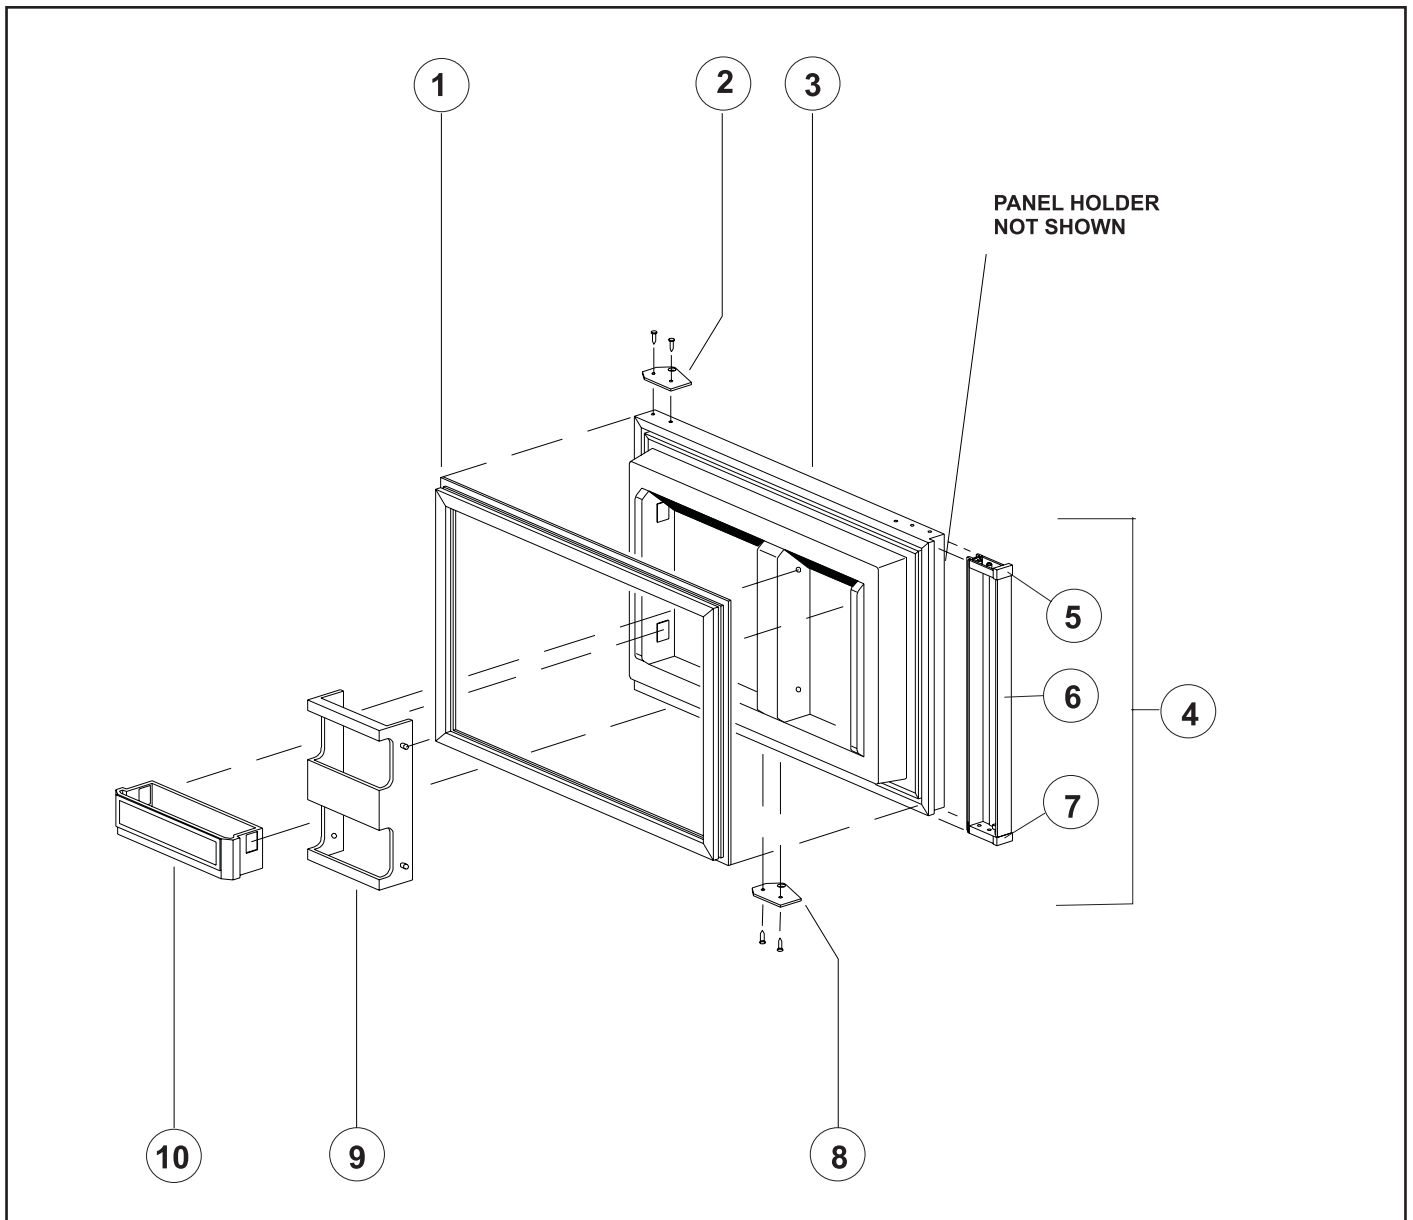

PARTS LIST

DE461

DE461T

EV461

DE441

DOOR - UPPER (FREEZER) - DE461/DE461T/EV461

NO.	PART #	DESCRIPTION	DE461	EV461
1	61567830	DOOR GASKET-UPPER/GRAY	X	X
2	61631330	HINGE PLATE-BLACK/RH TOP/LH BOTTOM/PLASTIC	X	X
3	61689938	DOOR LINER ASSY-FOAMED/UPPER/BLACK/WHITE	X	X
NS	61592930	PANEL HOLDER-BLACK/UPPER DOOR (NOT SHOWN)	X	X
4	61743638	DOOR HANDLE ASSY-UPPER/BLACK	X	X
5	61593830	END CAP-BLACK/STOP CATCH	X	X
6	61743622	DOOR HANDLE WITH DECAL-UPPER	X	X
7	61593730	END CAP-BLACK/SPRING CATCH	X	X
NS	61558822	SPRING-DOOR HANDLE (NOT SHOWN)	X	X
8	61631430	HINGE PLATE-BLACK/LH TOP/RH BOTTOM/PLASTIC	X	X
9	61580525	JUICE RACK-WHITE	X	X
10	61564025	BIN-DOOR SHELF/WHITE	X	X

DOOR - LOWER (FRESH FOOD) - DE461/DE461T/EV461

NO.	PART #	DESCRIPTION	DE441	EV441
1	61640030	DOOR GASKET-GRAY	X	X
2	61631330	HINGE PLATE-BLACK/RH TOP/LH BOTTOM/PLASTIC	X	X
3	61639830	PANEL HOLDER-BLACK	X	X
4	61678238	DOOR LINER ASSY-FOAMED/BLACK FRAME/WHITE LINER	X	X
5	61639638	DOOR HANDLE ASSY-BLACK	X	X
6	61593830	END CAP-BLACK/STOP CATCH	X	X
7	61648122	DOOR HANDLE	X	X
8	61593730	END CAP-BLACK/SPRING CATCH	X	X
NS	61558822	SPRING-DOOR HANDLE (NOT SHOWN)	X	X
9	61631430	HINGE PLATE-BLACK/LH TOP/RH BOTTOM/PLASTIC	X	X
10	61564025	BIN-DOOR SHELF/WHITE (5 PER DOOR)	5	5