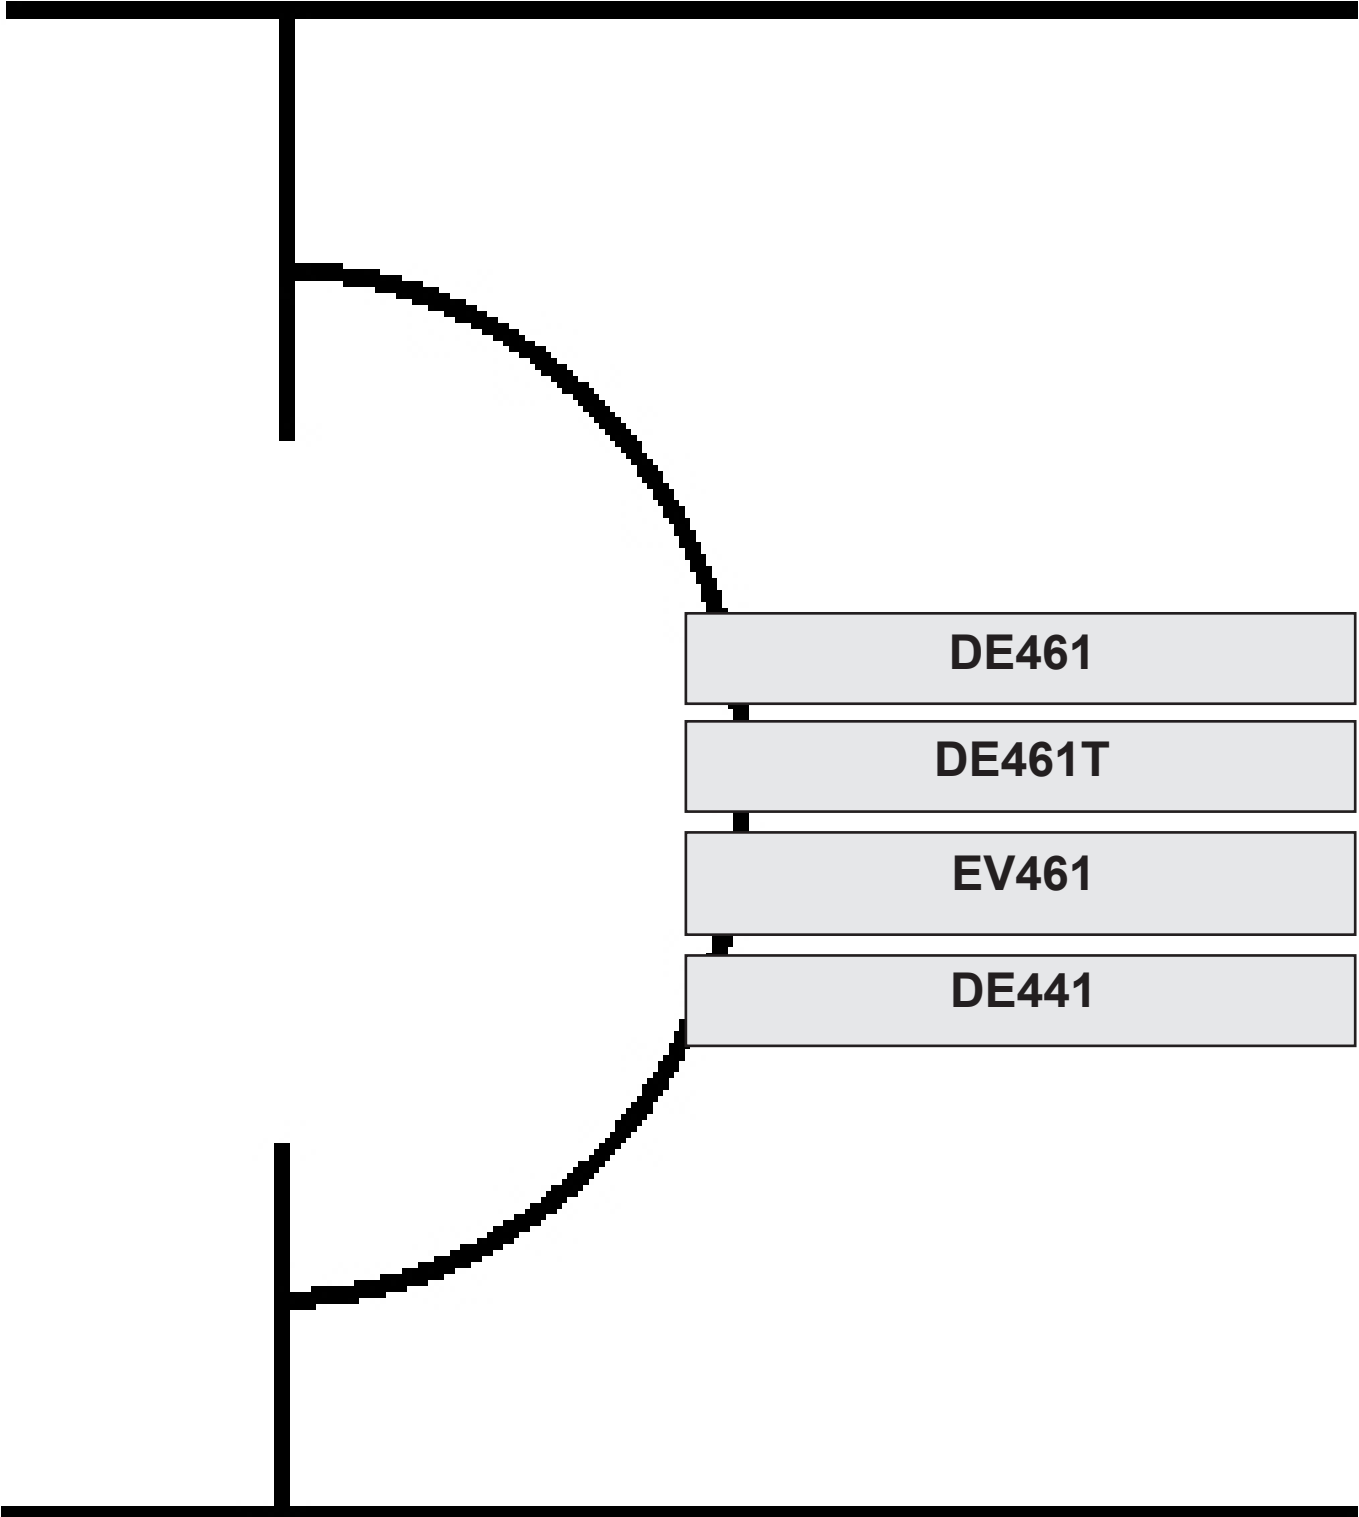

PARTS LIST

DE461

DE461T

EV461

DE441

DOOR - UPPER (FREEZER) - DE461/DE461T/EV461

NO.	PART #	DESCRIPTION	DE461	EV461
1	61567830	DOOR GASKET-UPPER/GRAY	X	X
2	61631330	HINGE PLATE-BLACK/RH TOP/LH BOTTOM/PLASTIC	X	X
3	61689938	DOOR LINER ASSY-FOAMED/UPPER/BLACK/WHITE	X	X
NS	61592930	PANEL HOLDER-BLACK/UPPER DOOR (NOT SHOWN)	X	X
4	61743638	DOOR HANDLE ASSY-UPPER/BLACK	X	X
5	61593830	END CAP-BLACK/STOP CATCH	X	X
6	61743622	DOOR HANDLE WITH DECAL-UPPER	X	X
7	61593730	END CAP-BLACK/SPRING CATCH	X	X
NS	61558822	SPRING-DOOR HANDLE (NOT SHOWN)	X	X
8	61631430	HINGE PLATE-BLACK/LH TOP/RH BOTTOM/PLASTIC	X	X
9	61580525	JUICE RACK-WHITE	X	X
10	61564025	BIN-DOOR SHELF/WHITE	X	X

DOOR - LOWER (FRESH FOOD) - DE461/DE461T/EV461

NO.	PART #	DESCRIPTION	DE441	EV441
1	61640030	DOOR GASKET-GRAY	X	X
2	61631330	HINGE PLATE-BLACK/RH TOP/LH BOTTOM/PLASTIC	X	X
3	61639830	PANEL HOLDER-BLACK	X	X
4	61678238	DOOR LINER ASSY-FOAMED/BLACK FRAME/WHITE LINER	X	X
5	61639638	DOOR HANDLE ASSY-BLACK	X	X
6	61593830	END CAP-BLACK/STOP CATCH	X	X
7	61648122	DOOR HANDLE	X	X
8	61593730	END CAP-BLACK/SPRING CATCH	X	X
NS	61558822	SPRING-DOOR HANDLE (NOT SHOWN)	X	X
9	61631430	HINGE PLATE-BLACK/LH TOP/RH BOTTOM/PLASTIC	X	X
10	61564025	BIN-DOOR SHELF/WHITE (5 PER DOOR)	5	5