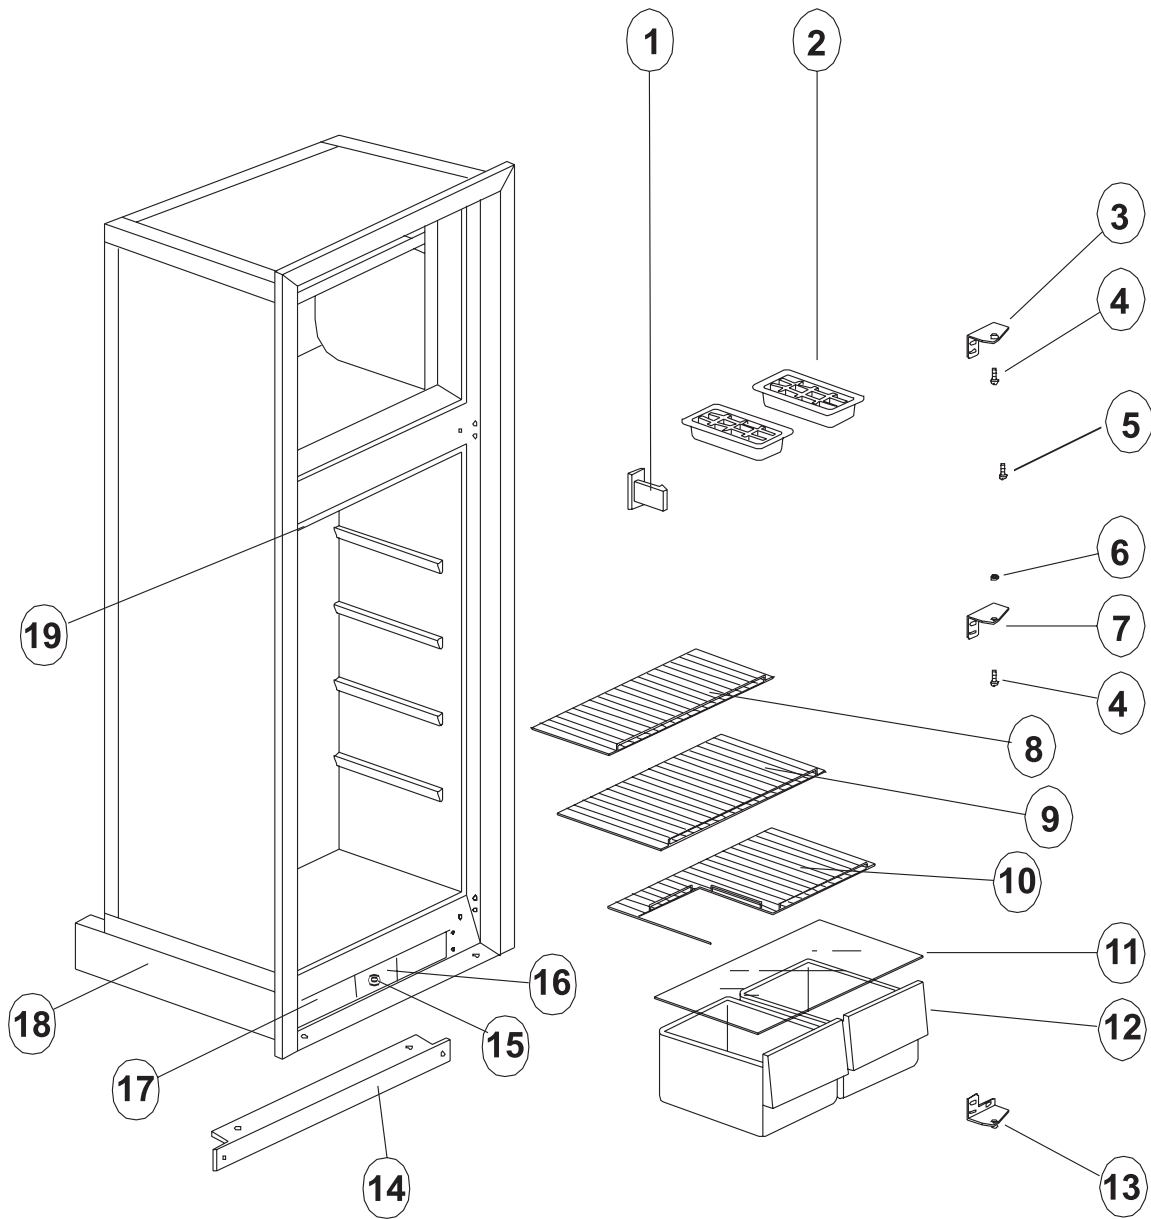

CABINET ASSEMBLY - FRONT VIEW - DE461/DE461T/EV461

art00507