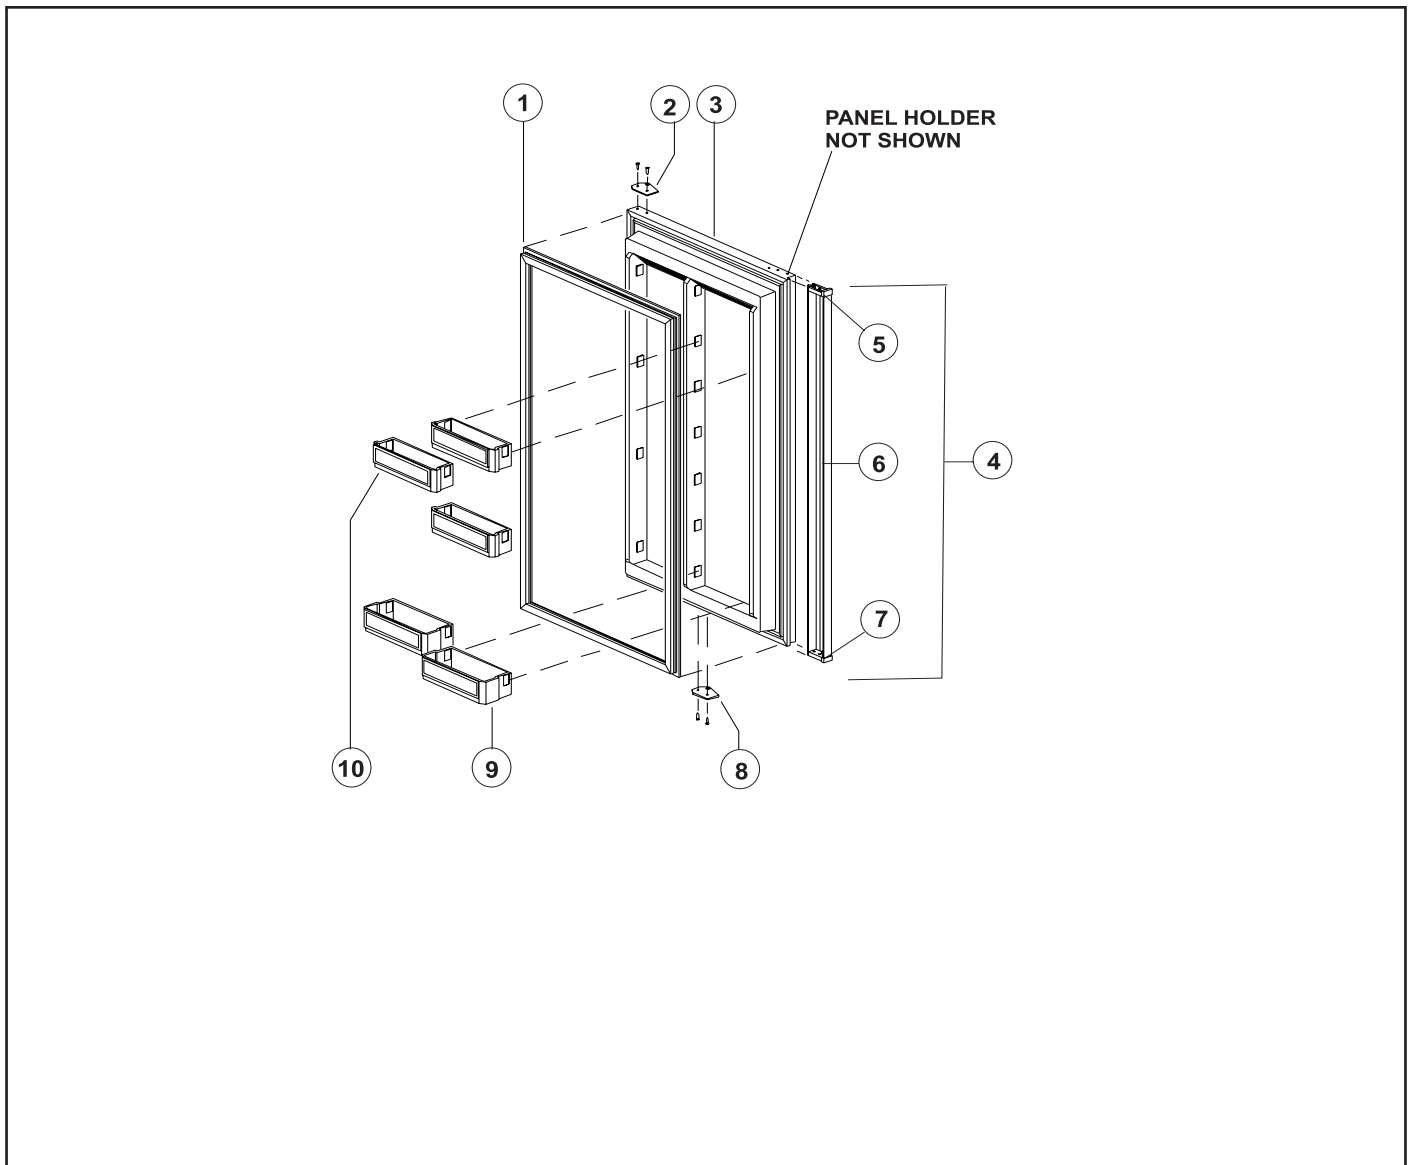

# PARTS LIST

**DE461**

**DE461T**

**EV461**

**DOOR - UPPER (FREEZER) - DE461/DE461T/EV461**

NO.	PART #	DESCRIPTION	DE461	EV461
1	61567830	DOOR GASKET-UPPER/GRAY	X	X
2	61631330	HINGE PLATE-BLACK/RH TOP/LH BOTTOM/PLASTIC	X	X
3	61689938	DOOR LINER ASSY-FOAMED/UPPER/BLACK/WHITE	X	X
NS	61592930	PANEL HOLDER-BLACK/UPPER DOOR (NOT SHOWN)	X	X
4	61743638	DOOR HANDLE ASSY-UPPER/BLACK	X	X
5	61593830	END CAP-BLACK/STOP CATCH	X	X
6	61743622	DOOR HANDLE WITH DECAL-UPPER	X	X
7	61593730	END CAP-BLACK/SPRING CATCH	X	X
NS	61558822	SPRING-DOOR HANDLE (NOT SHOWN)	X	X
8	61631430	HINGE PLATE-BLACK/LH TOP/RH BOTTOM/PLASTIC	X	X
9	61580525	JUICE RACK-WHITE	X	X
10	61564025	BIN-DOOR SHELF/WHITE	X	X

## DOOR - LOWER (FRESH FOOD) - DE461/DE461T/EV461

NO.	PART #	DESCRIPTION	DE461	EV461
1	61567930	DOOR GASKET-LOWER/GRAY	X	X
2	61631330	HINGE PLATE-BLACK/RH TOP/LH BOTTOM/PLASTIC	X	X
3	61690038	DOOR LINER ASSY-FOAMED/LOWER	X	X
NS	61593030	PANEL HOLDER-BLACK/LOWER DOOR (NOT SHOWN)	X	X
4	61743738	DOOR HANDLE ASSY-LOWER/BLACK	X	X
5	61593830	END CAP-BLACK/STOP CATCH	X	X
6	61743722	DOOR HANDLE WITH DECAL-LOWER	X	X
7	61593730	END CAP-BLACK/SPRING CATCH	X	X
NS	61558822	SPRING-DOOR HANDLE (NOT SHOWN)	X	X
8	61631430	HINGE PLATE-BLACK/LH TOP/RH BOTTOM/PLASTIC	X	X
9	61579425	BIN-MILK/WHITE (2 PER DOOR)	2	2
10	61564025	BIN-DOOR SHELF/WHITE (5 PER DOOR)	5	5