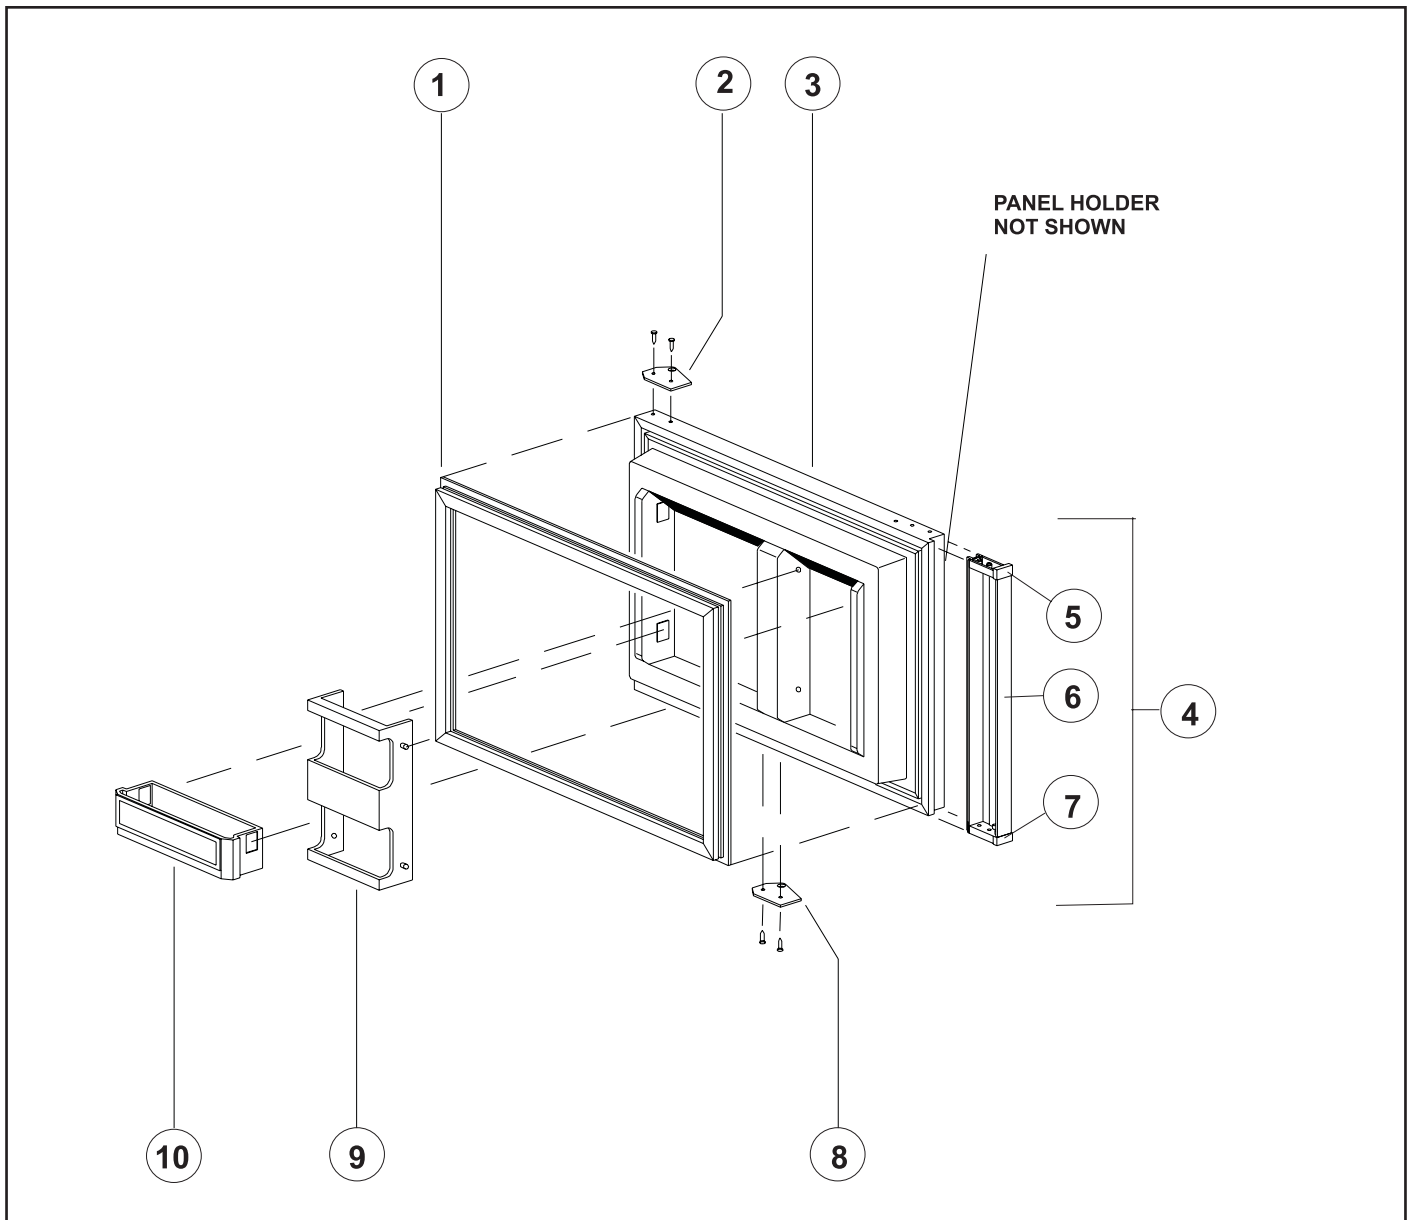

# PARTS LIST

**DE461**

**DE461T**

**EV461**

**DOOR - UPPER (FREEZER) - DE461/DE461T/EV461**

NO.	PART #	DESCRIPTION	DE461	EV461
1	61567830	DOOR GASKET-UPPER/GRAY	X	X
2	61631330	HINGE PLATE-BLACK/RH TOP/LH BOTTOM/PLASTIC	X	X
3	61689938	DOOR LINER ASSY-FOAMED/UPPER/BLACK/WHITE	X	X
NS	61592930	PANEL HOLDER-BLACK/UPPER DOOR (NOT SHOWN)	X	X
4	61743638	DOOR HANDLE ASSY-UPPER/BLACK	X	X
5	61593830	END CAP-BLACK/STOP CATCH	X	X
6	61743622	DOOR HANDLE WITH DECAL-UPPER	X	X
7	61593730	END CAP-BLACK/SPRING CATCH	X	X
NS	61558822	SPRING-DOOR HANDLE (NOT SHOWN)	X	X
8	61631430	HINGE PLATE-BLACK/LH TOP/RH BOTTOM/PLASTIC	X	X
9	61580525	JUICE RACK-WHITE	X	X
10	61564025	BIN-DOOR SHELF/WHITE	X	X

## DOOR - LOWER (FRESH FOOD) - DE461/DE461T/EV461

NO.	PART #	DESCRIPTION	DE461	EV461
1	61567930	DOOR GASKET-LOWER/GRAY	X	X
2	61631330	HINGE PLATE-BLACK/RH TOP/LH BOTTOM/PLASTIC	X	X
3	61690038	DOOR LINER ASSY-FOAMED/LOWER	X	X
NS	61593030	PANEL HOLDER-BLACK/LOWER DOOR (NOT SHOWN)	X	X
4	61743738	DOOR HANDLE ASSY-LOWER/BLACK	X	X
5	61593830	END CAP-BLACK/STOP CATCH	X	X
6	61743722	DOOR HANDLE WITH DECAL-LOWER	X	X
7	61593730	END CAP-BLACK/SPRING CATCH	X	X
NS	61558822	SPRING-DOOR HANDLE (NOT SHOWN)	X	X
8	61631430	HINGE PLATE-BLACK/LH TOP/RH BOTTOM/PLASTIC	X	X
9	61579425	BIN-MILK/WHITE (2 PER DOOR)	2	2
10	61564025	BIN-DOOR SHELF/WHITE (5 PER DOOR)	5	5