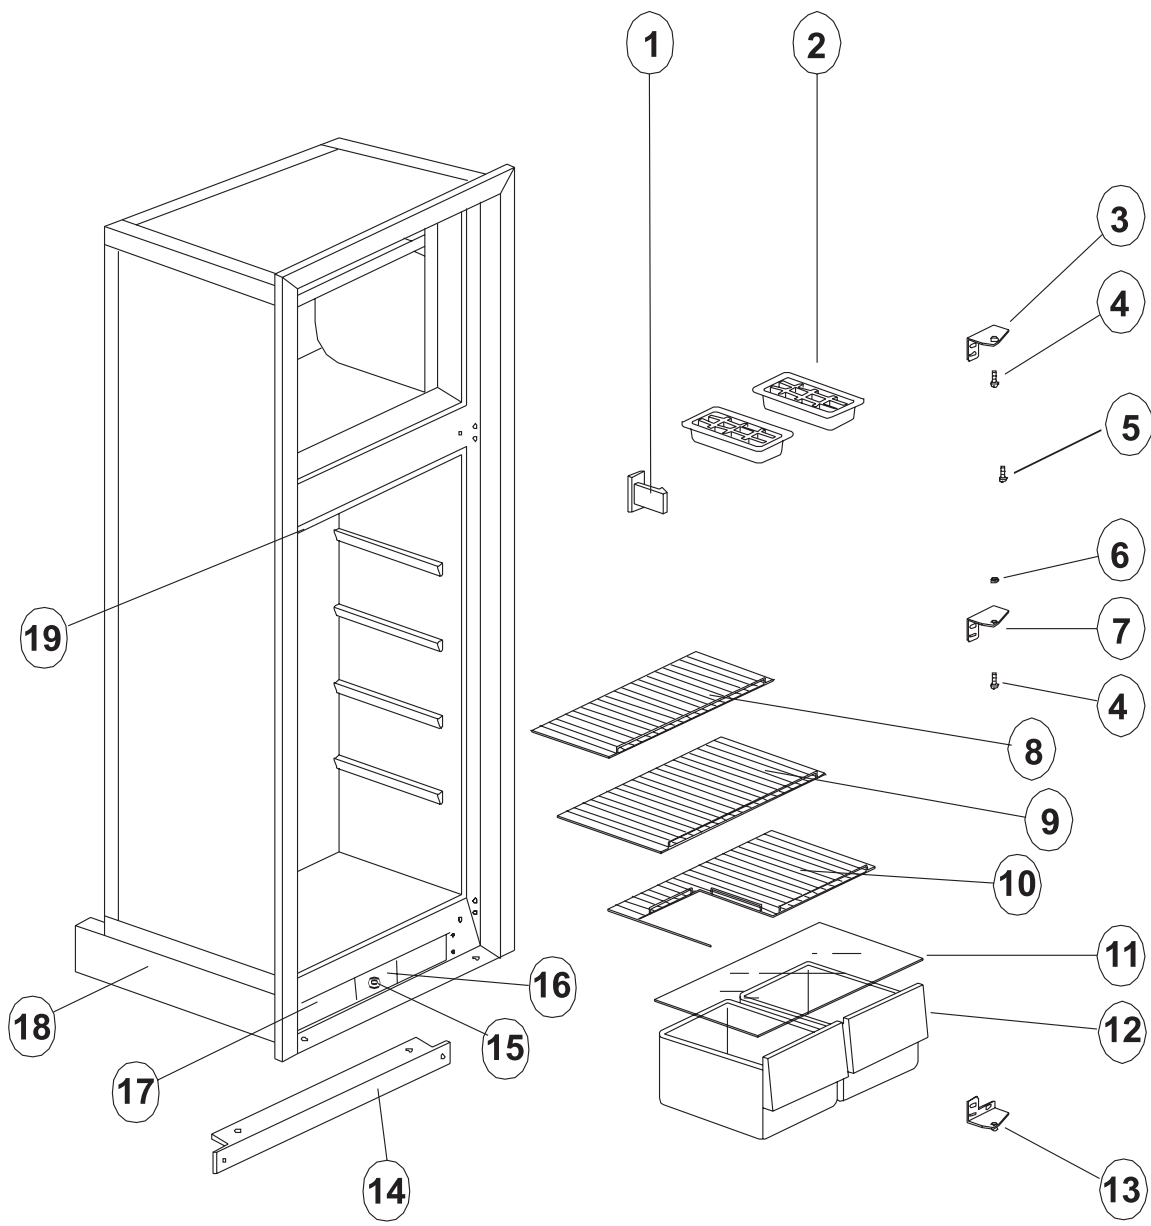

# PARTS LIST

**DE461**

**DE461T**

**EV461**

**DOOR - UPPER (FREEZER) - DE461/DE461T/EV461**

NO.	PART #	DESCRIPTION	DE461	EV461
1	61567830	DOOR GASKET-UPPER/GRAY	X	X
2	61631330	HINGE PLATE-BLACK/RH TOP/LH BOTTOM/PLASTIC	X	X
3	61689938	DOOR LINER ASSY-FOAMED/UPPER/BLACK/WHITE	X	X
NS	61592930	PANEL HOLDER-BLACK/UPPER DOOR (NOT SHOWN)	X	X
4	61743638	DOOR HANDLE ASSY-UPPER/BLACK	X	X
5	61593830	END CAP-BLACK/STOP CATCH	X	X
6	61743622	DOOR HANDLE WITH DECAL-UPPER	X	X
7	61593730	END CAP-BLACK/SPRING CATCH	X	X
NS	61558822	SPRING-DOOR HANDLE (NOT SHOWN)	X	X
8	61631430	HINGE PLATE-BLACK/LH TOP/RH BOTTOM/PLASTIC	X	X
9	61580525	JUICE RACK-WHITE	X	X
10	61564025	BIN-DOOR SHELF/WHITE	X	X

## DOOR - LOWER (FRESH FOOD) - DE461/DE461T/EV461

NO.	PART #	DESCRIPTION	DE461	EV461
1	61567930	DOOR GASKET-LOWER/GRAY	X	X
2	61631330	HINGE PLATE-BLACK/RH TOP/LH BOTTOM/PLASTIC	X	X
3	61690038	DOOR LINER ASSY-FOAMED/LOWER	X	X
NS	61593030	PANEL HOLDER-BLACK/LOWER DOOR (NOT SHOWN)	X	X
4	61743738	DOOR HANDLE ASSY-LOWER/BLACK	X	X
5	61593830	END CAP-BLACK/STOP CATCH	X	X
6	61743722	DOOR HANDLE WITH DECAL-LOWER	X	X
7	61593730	END CAP-BLACK/SPRING CATCH	X	X
NS	61558822	SPRING-DOOR HANDLE (NOT SHOWN)	X	X
8	61631430	HINGE PLATE-BLACK/LH TOP/RH BOTTOM/PLASTIC	X	X
9	61579425	BIN-MILK/WHITE (2 PER DOOR)	2	2
10	61564025	BIN-DOOR SHELF/WHITE (5 PER DOOR)	5	5

CABINET ASSEMBLY - FRONT VIEW - DE461/DE461T/EV461

art00507