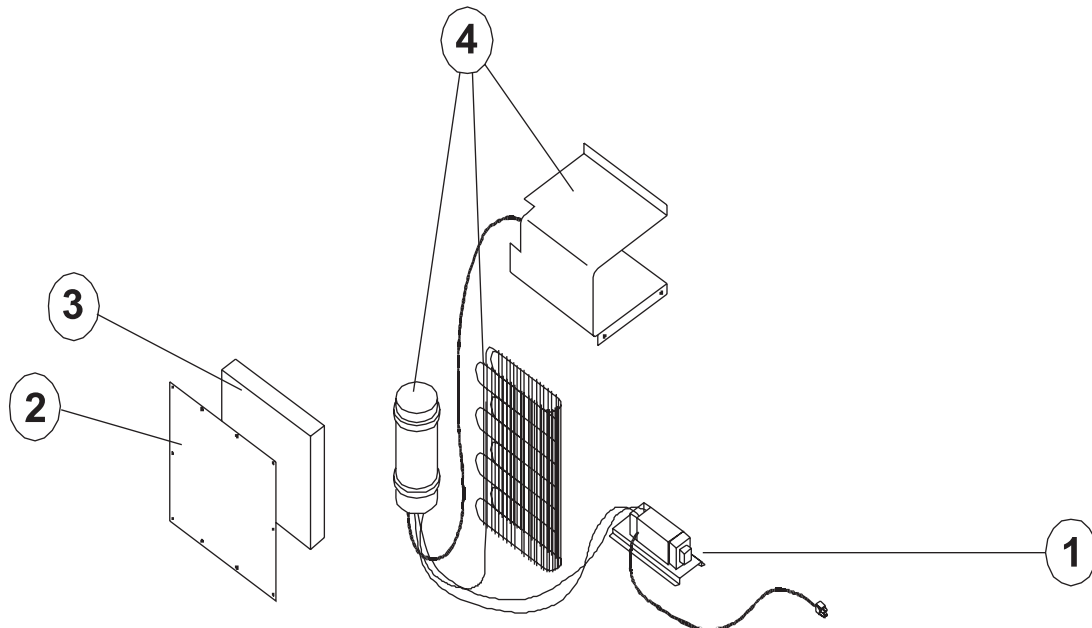

CABINET ASSEMBLY - REAR VIEW - COOLING UNIT AREA - DE461/DE461T/EV461

ART01215

NO.	PART #	DESCRIPTION	DE461	EV461
1	620541	POWER SUPPLY-DE461/160115500	X	
	620544	POWER SUPPLY-EV461/160115510		X
NS	160928900	FAN ONLY-50 CYCLE/40 WATT (NOT SHOWN)	X	X
NS	160929310	FAN ONLY-50 CYCLE/LARGE (NOT SHOWN)	X	X
2	61691522	PANEL COVER-UPPER BACK	X	X
3	61691938	FOAM PLUG ASSY	X	X
4	617844	COOLING UNIT-DE461/EV561/161008410	X	X
	161008430	COOLING UNIT-DE461T	T	
NS	620648	THERMISTER-DE461/EV461/605505440 (NOT SHOWN)	X	X
NS	190264730	CORD ASSY-COMPRESSOR CORD (NOT SHOWN)	X	X
NS	191238400	CORD ASSY-THERMOSTAT TO POWER SUPPLY/600 MM (NOT SHOWN)	X	X
NS	192116605	CORD WITH TERMINAL-GROUND CORD (NOT SHOWN)	X	X
NS	601058020	COUPLER ASSY-FANS TO POWER SUPPLY (NOT SHOWN)	X	X
		NO LONGER AVAILABLE