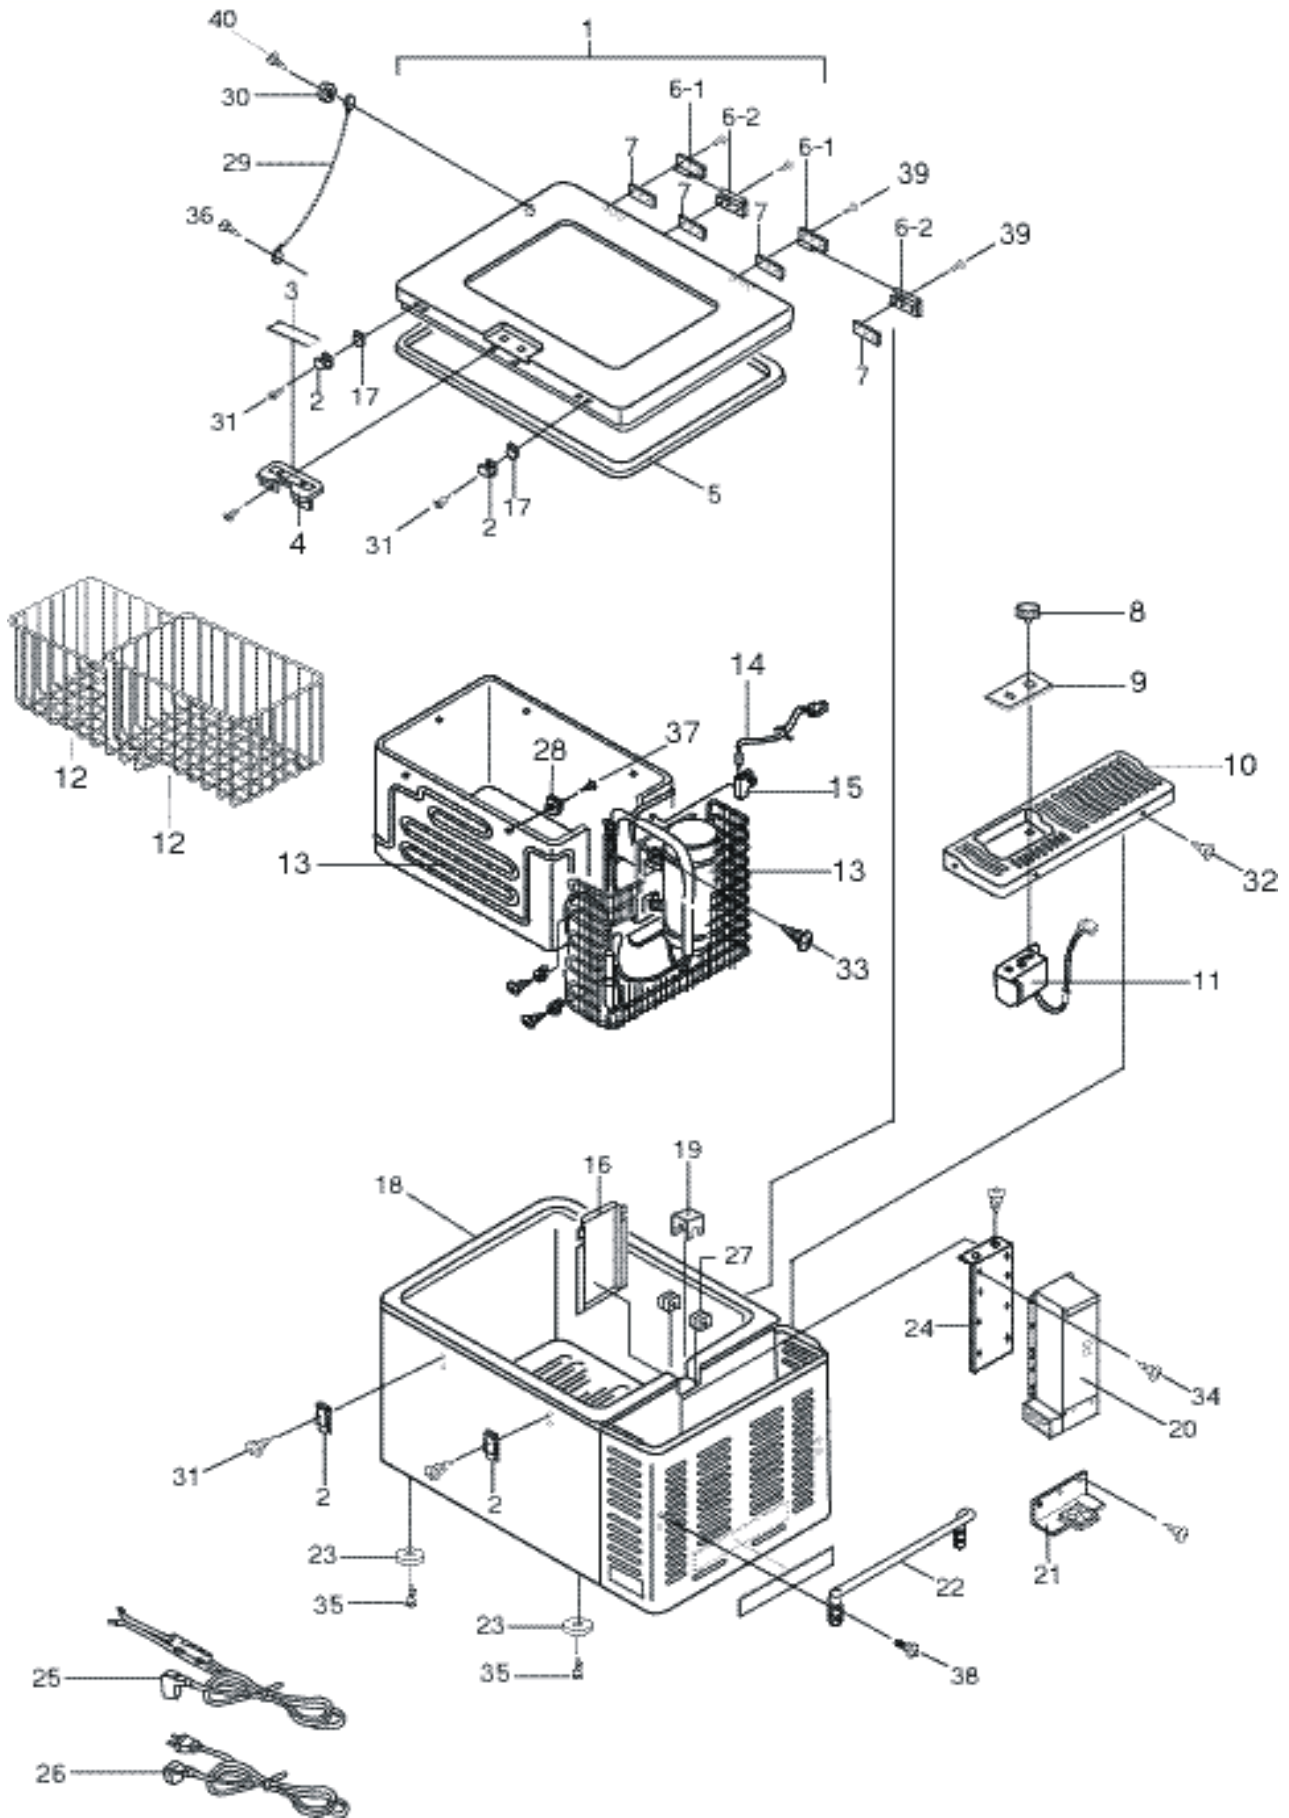

PARTS LIST

MRFT60

PART NO. 622821
NORCOLD 05/02/2011

REFRIGERATOR ASSEMBLY - MRFT60

REFRIGERATOR ASSEMBLY - MRFT60

NO.	PART #	DESCRIPTION
1	160004870	DOOR ASSEMBLY
2	626000800	LATCH ASSEMBLY
3	545082120	MARK-DOOR HANDLE
4	422500401	DOOR HANDLE
5	414800800	DOOR GASKET
6-1	322117600	HINGE ASSEMBLY
6-2	160906100	HINGE ASSEMBLY
7	430111810	PLATE-"I"
8	160206700	KNOB-THERMOSTAT
9	545026160	MARK-CONTROL
10	160207800	MOTOR COVER ASSEMBLY
11	160116910	THERMOSTAT
12	523001800	BASKET
13	161012000	COOLING UNIT (BUILT 2001 THRU MARCH 2003)
	161013600	COOLING UNIT (BUILT APRIL 2003 AND AFTER)
14	605505430	THERMISTER-EVAPORATOR
15	422305000	HOLDER-THERMISTER
16	421103401	BLIND COVER
17	430112900	PLATE-"I"
18	160053020	CABINET ASSEMBLY
19	433000910	COVER PIPE
20	160117600	POWER SUPPLY
21	160928900	FAN ONLY
22	323300540	HANDLE-CABINET
23	412013900	CUSHION-RUBBER LEG
24	320303800	PLATE
25	191242210	CORD ASSEMBLY-DC
NS	624518	FUSE-DC CORD/GLASS/15 AMP (BUSSMAN FUSE MDL.-15 OR LITTLE FUSE 313015)
26	191241700	CORD ASSEMBLY-AC
27	416006300	BUSHING-FOR PIPE COVER
28	422006700	CLIP-EVAPORATOR HOLDER/U SHAPED
29	160906300	CHAIN
30	360403000	HOLDER-CHAIN
31	50080480000	SCREW-M3x12
32	80830441230	SCREW-M4x12
33	80830431210	SCREW-M4x14/TAPPING
34	80830441210	SCREW-M4x8/TRUSS TAPPING
35	80010601410	SCREW-M6x14
36	80830441210	SCREW-M4x12/TRUSS TAPPING
37	80800441620	SCREW-TAPPING/M4x16
38	80500500890	SCREW-M5x8
39	80830441220	SCREW-TAPPING/M4x12
40	80800441620	SCREW-TAPPING/M4x16