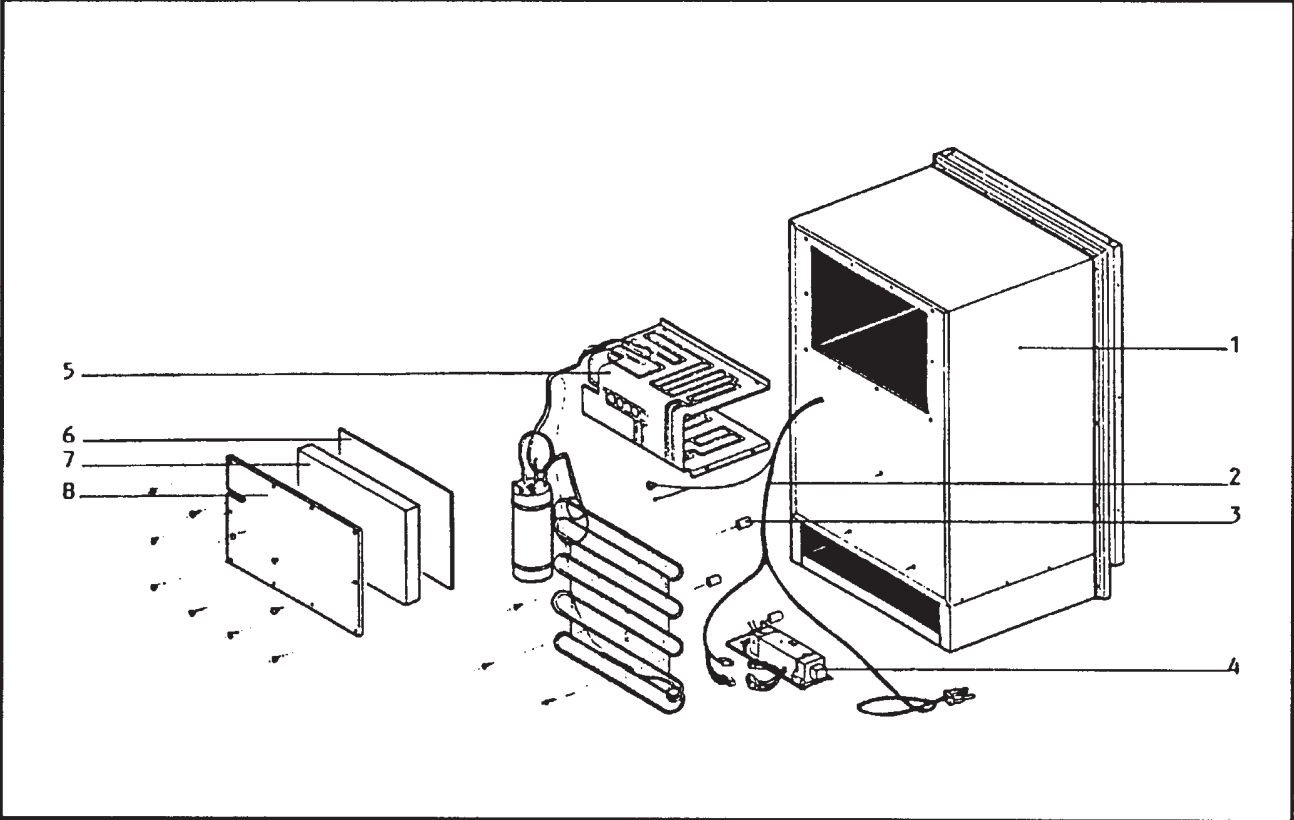

PARTS LIST

DE & EV 704D

Cabinet Assembly (Front View) - DE-704D & EV-704D

Cabinet Assembly (Front View)

Index No.	Part No.	Description	DE 704D	EV 704D
1	61624030	Top Breaker Strip (Black) (MTL)	*	*
2	61352922	Hinge LH	*	*
3	160107200	Thermostat	*	*
	160206700	Thermostat Knob	*	*
	61630522	Thermostat Face Plate	NA	NA
4	61633937	Foamed Cabinet Assembly (White Liner)	NA	NA
5	61384430	LH Breaker Strip (Black)	*	*
6	61352530	Bottom Breaker Strip (Black)	NA	NA
8	61550722	Hinge Pin (Bottom)	*	*
9	61352822	Hinge RH	*	*
12	61630230	Kick Plate (Black)	*	*
13	618048	Wire Shelf (Lower)	*	*
14	618049	Wire Shelf (Upper)	*	*
15	61409622	Clip	*	*
16	61446110-A	Drip Tray (White)	*	*
17	61630422	Ice Cube Tray (Plastic)	*	*
18	61384330	RH Breaker Strip (Black)	*	*
19	61484922	Hinge (Evaporator Door)	*	*
20	61524638	Evaporator Door Assembly (Black)	NA	NA
NS	61592111	Handle (Black) (Freezer Door)	NA	NA
NS	61545922	Evaporator Door Gasket (Almond)	NA	NA
NS	61524512	Outer Door (Black) (Shell) (Evaporator Door)	NA	NA
NS	61524411	Inner Door (Black) (Shell) (Evaporator Door)	NA	NA
NS	61524222	Evaporator Door Insulation	*	*
NS	61524322	Evaporator Door Spring	*	*
NS	61309222	Black Hole Plug	*	*
21	61114600	Hinge Pin (Top)	*	*

Cabinet (Rear View - Cooling Unit & Power Supply Areas) - DE-704D & EV-704D

Cabinet Assembly (Rear View- Cooling Unit & Power Supply)

Index No.	Part No.	Description	DE 704D	EV 704D
1	61633937	Foamed Cabinet Assembly (White Liner)	NA	NA
2	61633622	Wiring Harness	NA	NA
4	160109600	Power Supply	*	
	160109610	Power Supply		*
5	617854	Cooling Unit (Inverted Compressor)	*	
	617855	Cooling Unit (Inverted Compressor)		*
6	61364610-A	Blind Cover (White)	NA	NA
7	61364410	Blind Cover Plug	NA	NA
8	61291210	Back Cover Plate	NA	NA
		POWER SUPPLY PARTS		
NS	163007820	Oscillator Only	*	
NS	16300830	Oscillator Only		*
NS	196013100	Transformer Assembly	*	
NS	196013110	Transformer Assembly		*
NS	322301710	Mounting Plate	*	*