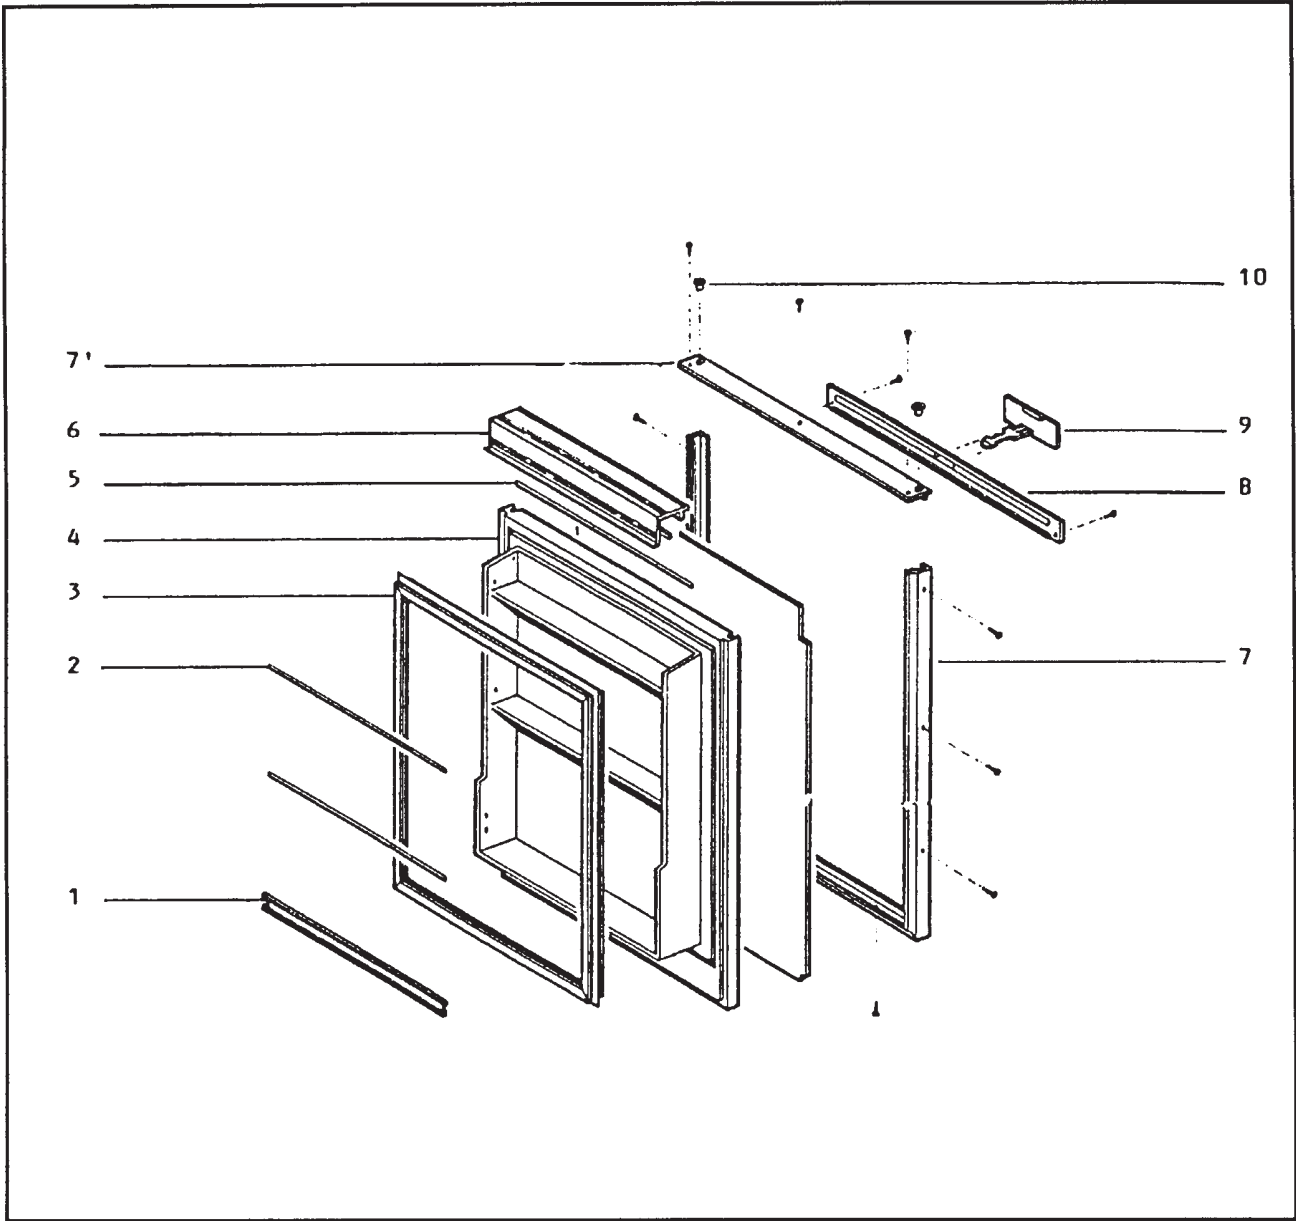

Door Assembly - DE-704D & EV-704D

Door Assembly

Index No.	Part No.	Description	DE 704D	EV 704D
	61373038	Door Assembly (MTL) (Plastic Frame) (Black/White)	NA	NA
1	61522238	Door Shelf Trim Assembly (Black Insert)	*	*
2	61313111	Door rail	NA	NA
3	61531830	Door Gasket (Gray)	*	*
NS	61625122	Gasket Retaining Clip	NA	NA
4	61373137-A	Foamed Door (White)	*	*
5	61467910	Connector Rod (For Dairy Door)	NA	NA
6	61466838	Dairy Door Assembly (Black)	NA	NA
7	61557830	Door Frame (Black) (3 Sides) (Plastic)	*	*
7'	61557930	Door Frame Cap (Black) (Plastic)	NA	NA
8	61613230-A	Decorative Trim (Black) (MTL)	NA	NA
9	61518930	Middle Travel Latch (Black)(MTL)	*	*
10	61312722	Hinge Bushing	*	*