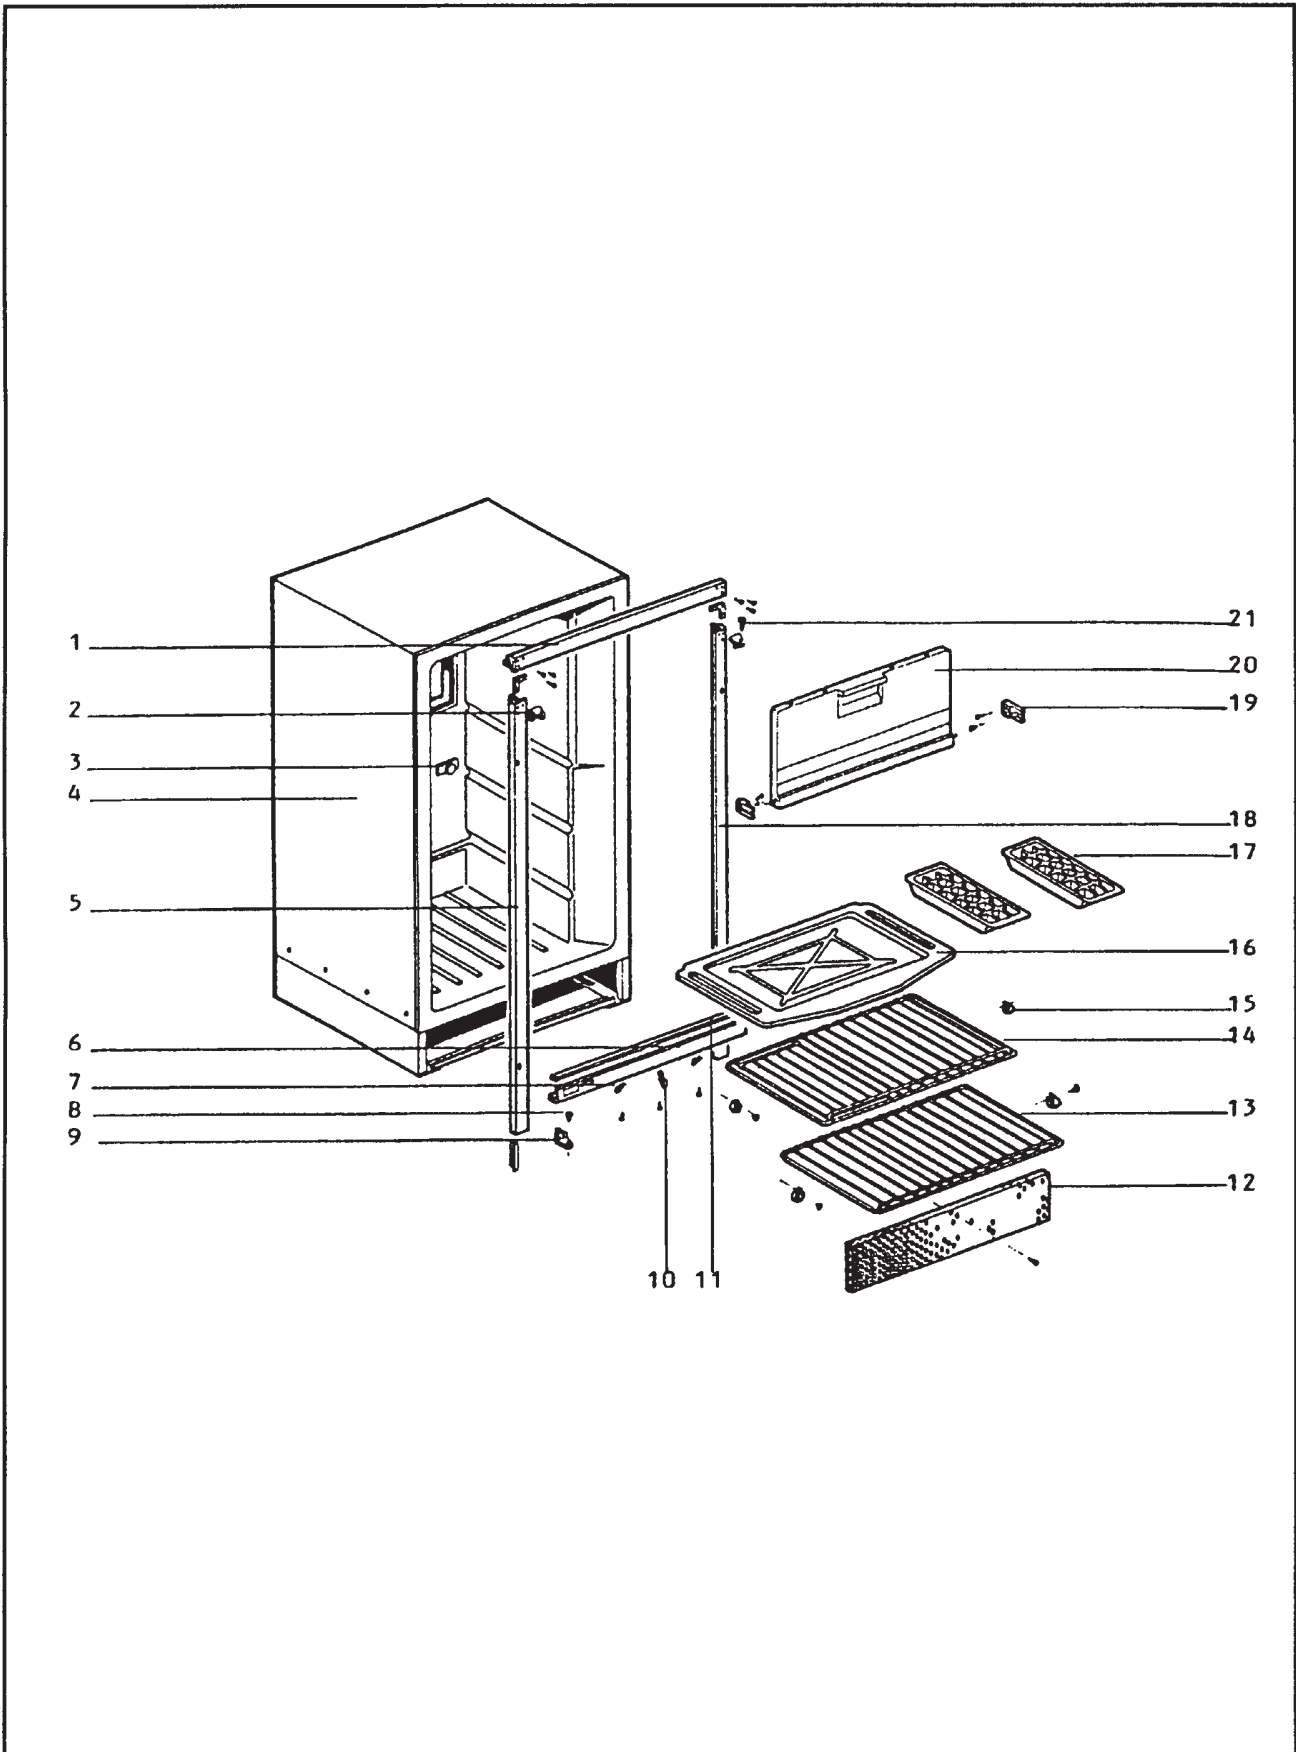

PARTS LIST

DE & EV 704D

Cabinet Assembly (Front View) - DE-704D & EV-704D

Cabinet Assembly (Front View)

Index No.	Part No.	Description	DE 704D	EV 704D
1	61624030	Top Breaker Strip (Black) (MTL)	*	*
2	61352922	Hinge LH	*	*
3	160107200	Thermostat	*	*
	160206700	Thermostat Knob	*	*
	61630522	Thermostat Face Plate	NA	NA
4	61633937	Foamed Cabinet Assembly (White Liner)	NA	NA
5	61384430	LH Breaker Strip (Black)	*	*
6	61352530	Bottom Breaker Strip (Black)	NA	NA
8	61550722	Hinge Pin (Bottom)	*	*
9	61352822	Hinge RH	*	*
12	61630230	Kick Plate (Black)	*	*
13	618048	Wire Shelf (Lower)	*	*
14	618049	Wire Shelf (Upper)	*	*
15	61409622	Clip	*	*
16	61446110-A	Drip Tray (White)	*	*
17	61630422	Ice Cube Tray (Plastic)	*	*
18	61384330	RH Breaker Strip (Black)	*	*
19	61484922	Hinge (Evaporator Door)	*	*
20	61524638	Evaporator Door Assembly (Black)	NA	NA
NS	61592111	Handle (Black) (Freezer Door)	NA	NA
NS	61545922	Evaporator Door Gasket (Almond)	NA	NA
NS	61524512	Outer Door (Black) (Shell) (Evaporator Door)	NA	NA
NS	61524411	Inner Door (Black) (Shell) (Evaporator Door)	NA	NA
NS	61524222	Evaporator Door Insulation	*	*
NS	61524322	Evaporator Door Spring	*	*
NS	61309222	Black Hole Plug	*	*
21	61114600	Hinge Pin (Top)	*	*

Cabinet (Rear View - Cooling Unit & Power Supply Areas) - DE-704D & EV-704D

Cabinet Assembly (Rear View- Cooling Unit & Power Supply)

Index No.	Part No.	Description	DE 704D	EV 704D
1	61633937	Foamed Cabinet Assembly (White Liner)	NA	NA
2	61633622	Wiring Harness	NA	NA
4	160109600	Power Supply	*	
	160109610	Power Supply		*
5	617854	Cooling Unit (Inverted Compressor)	*	
	617855	Cooling Unit (Inverted Compressor)		*
6	61364610-A	Blind Cover (White)	NA	NA
7	61364410	Blind Cover Plug	NA	NA
8	61291210	Back Cover Plate	NA	NA
		POWER SUPPLY PARTS		
NS	163007820	Oscillator Only	*	
NS	16300830	Oscillator Only		*
NS	196013100	Transformer Assembly	*	
NS	196013110	Transformer Assembly		*
NS	322301710	Mounting Plate	*	*