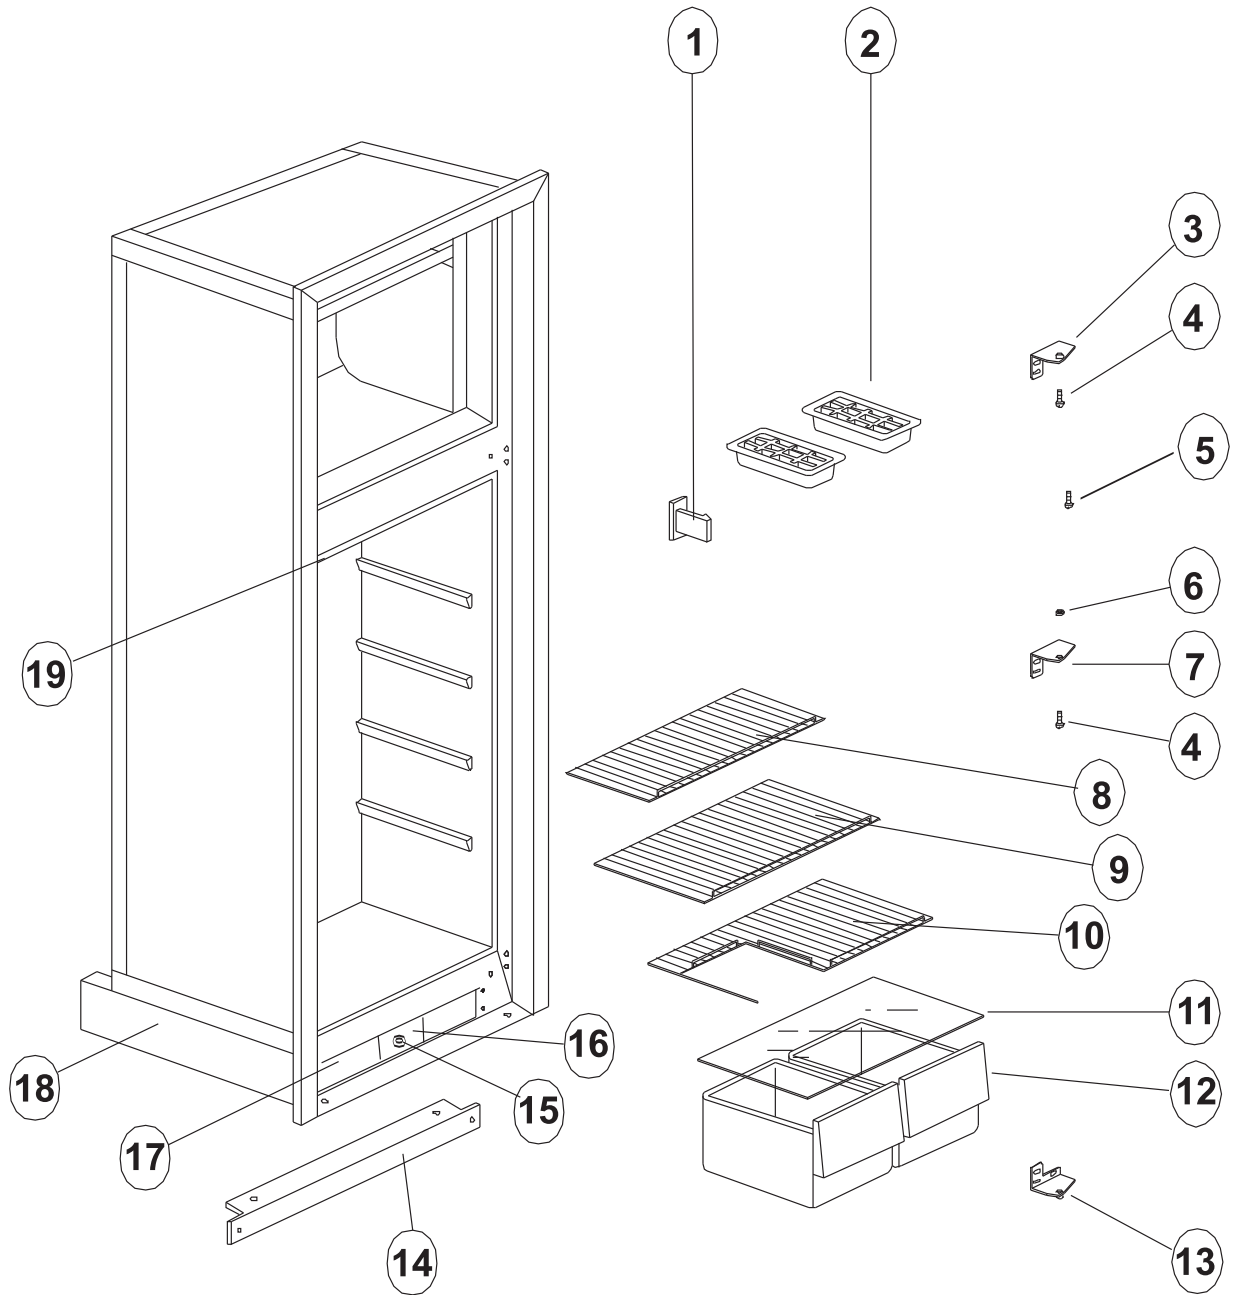

CABINET ASSEMBLY - FRONT VIEW - DE56/EV56 SERIES

art00507

CABINET ASSEMBLY - FRONT VIEW - DE56/EV56 SERIES

NO.	PART #	DESCRIPTION	DE560	DE561	DE561F DE561FT	EV560	EV561
1	61578522	DOOR LATCH	X	X	X	X	X
2	61630422	ICE CUBE TRAY-PLASTIC	X	X	X	X	X
3	61580830	HINGE BRACKET-RH TOP/LH BTM/BLACK	X	X	X	X	X
4	61578130	HINGE PIN-BLACK/MALE	X	X	X	X	X
NS	61580630	HINGE PIN-BLACK/TOP/BOTTOM HINGE/FEMALE (NOT SHOWN)	X	X	X	X	X
5	61566730	HINGE PIN SHAFT-BLACK/AT CENTER HINGE	X	X	X	X	X
6	61580722	HINGE BUSHING-AT CENTER HINGE	X	X	X	X	X
7	61566530	HINGE BRACKET-BLACK/CENTER HINGE	X	X	X	X	X
8	618056	SHELF-WIRE/WHITE/FLIPPER	X	X	X	X	X
NS	618065	CAP-CLEAR/FOR FLIPPER SHELF (NOT SHOWN)	X	X	X	X	X
9	618052	SHELF-WIRE/MIDDLE	X	X	X	X	X
10	618055	SHELF-WIRE/CUT OUT	X	X	X	X	X
NS	617756	TRAY-SHELF/WHITE/CUT OUT (NOT SHOWN)	X	X	X	X	X
NS	61580222	RETAINER-WIRE SHELF (NOT SHOWN)	X	X	X	X	X
11	61564122	CRISPER COVER-GLASS SHELF	X	X	X	X	X
NS	61580322	RETAINER-GLASS SHELF (NOT SHOWN)	X	X	X	X	X
12	61571325	CRISPER-WHITE	X	X	X	X	X
13	61580930	HINGE BRACKET-LH TOP/RH BTM/BLACK	X	X	X	X	X
14	61622130	FRONT COVER-BLACK/REPLACEABLE BOTTOM TRIM	X	X	X	X	X
15	61691222	THERMOSTAT	X	X	X	X	X
	160206700	KNOB-THERMOSTAT	X	X	X	X	X
16	61686622	COVER PLATE-THERMOSTAT	X	X	X	X	X
17	61686722	COVER PLATE-FRONT/BLACK	X	X	X	X	X
18	61772122	BOTTOM PAN-SUPPORT ASSY	X	X	X	X	X
19	61691310	DRIP TRAY	X	X	X	X	X
NS	61706522	HOLE PLUG-FOR DRIP TRAY (NOT SHOWN)	X	X	X	X	X
NS	61693622	RETAINING CLIP-DRIP TRAY (NOT SHOWN)	X	X	X	X	X
NS	61579730	CAP-SNAP ON/BLACK/INSTALLATION HOLES (NOT SHOWN)	X	X	X	X	X

PART IS NO LONGER AVAILABLE