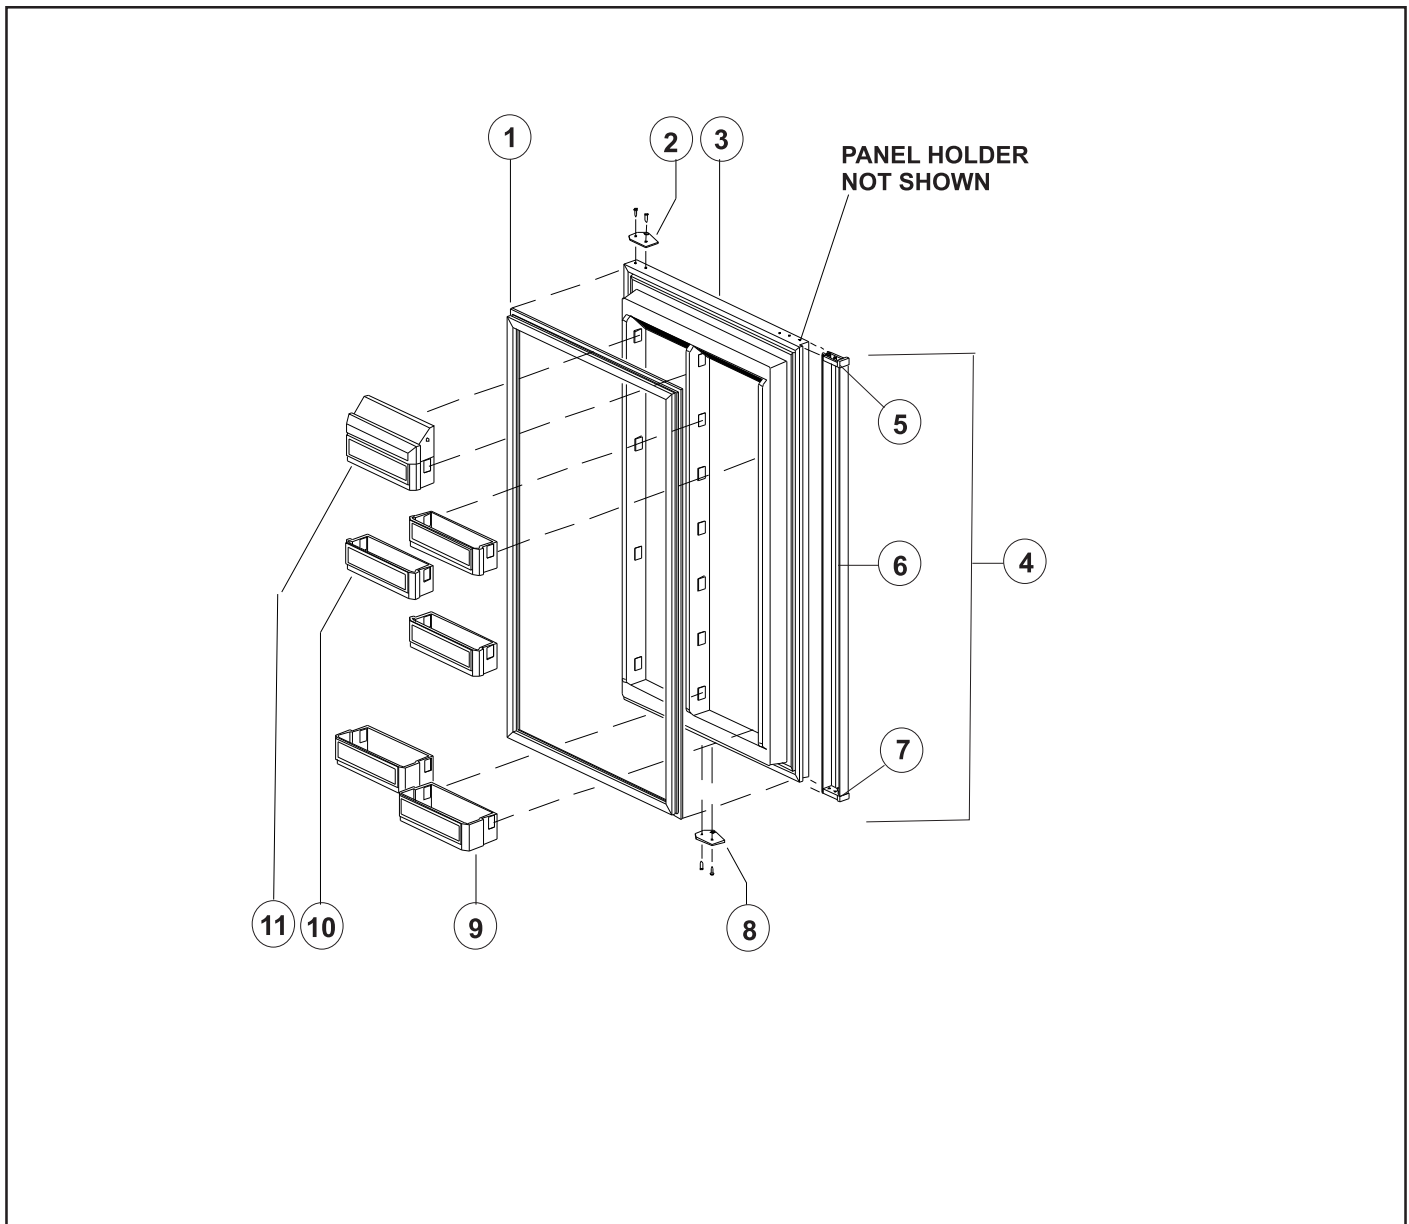

DOOR - UPPER (FREEZER) - DE56/EV56 SERIES

NO.	PART #	DESCRIPTION	DE560	DE561	DE561F DE561FT	EV560	EV561
1	61567830	DOOR GASKET-UPPER/GRAY	X	X	X	X	X
2	61631330	HINGE PLATE-BLACK/RH TOP/LH BOTTOM/PLASTIC	X	X	X	X	X
3	61689938	DOOR LINER ASSY-FOAMED/UPPER/BLACK/WHITE	X	X	X	X	X
NS	61592930	PANEL HOLDER-BLACK/UPPER DOOR (NOT SHOWN)	X	X	X	X	X
4	61743638	DOOR HANDLE ASSY-UPPER/BLACK	X	X	X	X	X
5	61593830	END CAP-BLACK/STOP CATCH	X	X	X	X	X
6	61743622	DOOR HANDLE WITH DECAL-UPPER	X	X	X	X	X
7	61593730	END CAP-BLACK/SPRING CATCH	X	X	X	X	X
NS	61558822	SPRING-DOOR HANDLE (NOT SHOWN)	X	X	X	X	X
8	61631430	HINGE PLATE-BLACK/LH TOP/RH BOTTOM/PLASTIC	X	X	X	X	X
9	61580525	JUICE RACK-WHITE	X	X	X	X	X
10	61564025	BIN-DOOR SHELF/WHITE	X	X	X	X	X

DOOR - LOWER (FRESH FOOD) - DE56/EV56 SERIES

NO.	PART #	DESCRIPTION	DE560	DE561	DE561F DE561FT	EV560	EV561
1	61567930	DOOR GASKET-LOWER/GRAY	X	X	X	X	X
2	61631330	HINGE PLATE-BLACK/RH TOP/LH BOTTOM/PLASTIC	X	X	X	X	X
3	61690038	DOOR LINER ASSY-FOAMED/LOWER	X	X	X	X	X
NS	61593030	PANEL HOLDER-BLACK/LOWER DOOR (NOT SHOWN)	X	X	X	X	X
4	61743738	DOOR HANDLE ASSY-LOWER/BLACK	X	X	X	X	X
5	61593830	END CAP-BLACK/STOP CATCH	X	X	X	X	X
6	61743722	DOOR HANDLE WITH DECAL-LOWER	X	X	X	X	X
7	61593730	END CAP-BLACK/SPRING CATCH	X	X	X	X	X
NS	61558822	SPRING-DOOR HANDLE (NOT SHOWN)	X	X	X	X	X
8	61631430	HINGE PLATE-BLACK/LH TOP/RH BOTTOM/PLASTIC	X	X	X	X	X
9	61579425	BIN-MILK/WHITE (2 PER DOOR)	2	2	2	2	2
10	61564025	BIN-DOOR SHELF/WHITE (5 PER DOOR)	5	5	5	5	5
11	617760	DAIRY KEEPER-WHITE/BLUE TRIM	X			X	