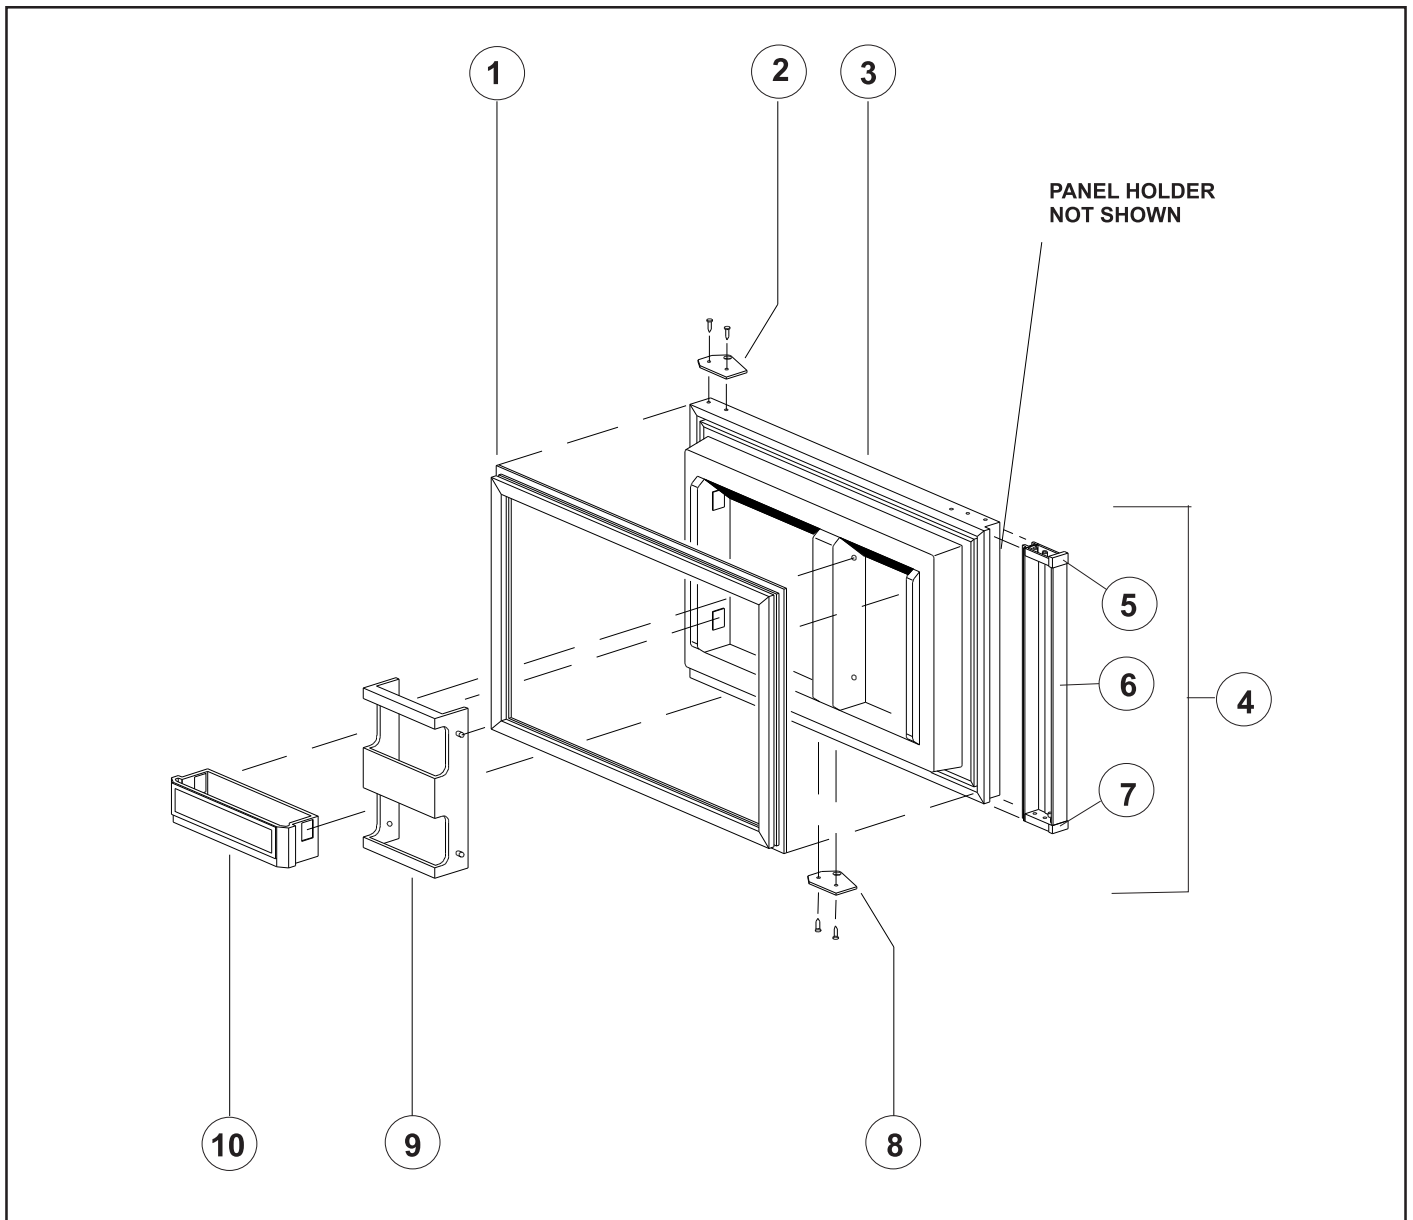

DOOR - UPPER (FREEZER) - DE56/EV56 SERIES

NO.	PART #	DESCRIPTION	DE560	DE561	DE561F DE561FT	EV560	EV561
1	61567830	DOOR GASKET-UPPER/GRAY	X	X	X	X	X
2	61631330	HINGE PLATE-BLACK/RH TOP/LH BOTTOM/PLASTIC	X	X	X	X	X
3	61689938	DOOR LINER ASSY-FOAMED/UPPER/BLACK/WHITE	X	X	X	X	X
NS	61592930	PANEL HOLDER-BLACK/UPPER DOOR (NOT SHOWN)	X	X	X	X	X
4	61743638	DOOR HANDLE ASSY-UPPER/BLACK	X	X	X	X	X
5	61593830	END CAP-BLACK/STOP CATCH	X	X	X	X	X
6	61743622	DOOR HANDLE WITH DECAL-UPPER	X	X	X	X	X
7	61593730	END CAP-BLACK/SPRING CATCH	X	X	X	X	X
NS	61558822	SPRING-DOOR HANDLE (NOT SHOWN)	X	X	X	X	X
8	61631430	HINGE PLATE-BLACK/LH TOP/RH BOTTOM/PLASTIC	X	X	X	X	X
9	61580525	JUICE RACK-WHITE	X	X	X	X	X
10	61564025	BIN-DOOR SHELF/WHITE	X	X	X	X	X

DOOR - LOWER (FRESH FOOD) - DE56/EV56 SERIES

NO.	PART #	DESCRIPTION	DE560	DE561	DE561F DE561FT	EV560	EV561
1	61567930	DOOR GASKET-LOWER/GRAY	X	X	X	X	X
2	61631330	HINGE PLATE-BLACK/RH TOP/LH BOTTOM/PLASTIC	X	X	X	X	X
3	61690038	DOOR LINER ASSY-FOAMED/LOWER	X	X	X	X	X
NS	61593030	PANEL HOLDER-BLACK/LOWER DOOR (NOT SHOWN)	X	X	X	X	X
4	61743738	DOOR HANDLE ASSY-LOWER/BLACK	X	X	X	X	X
5	61593830	END CAP-BLACK/STOP CATCH	X	X	X	X	X
6	61743722	DOOR HANDLE WITH DECAL-LOWER	X	X	X	X	X
7	61593730	END CAP-BLACK/SPRING CATCH	X	X	X	X	X
NS	61558822	SPRING-DOOR HANDLE (NOT SHOWN)	X	X	X	X	X
8	61631430	HINGE PLATE-BLACK/LH TOP/RH BOTTOM/PLASTIC	X	X	X	X	X
9	61579425	BIN-MILK/WHITE (2 PER DOOR)	2	2	2	2	2
10	61564025	BIN-DOOR SHELF/WHITE (5 PER DOOR)	5	5	5	5	5
11	617760	DAIRY KEEPER-WHITE/BLUE TRIM	X			X	