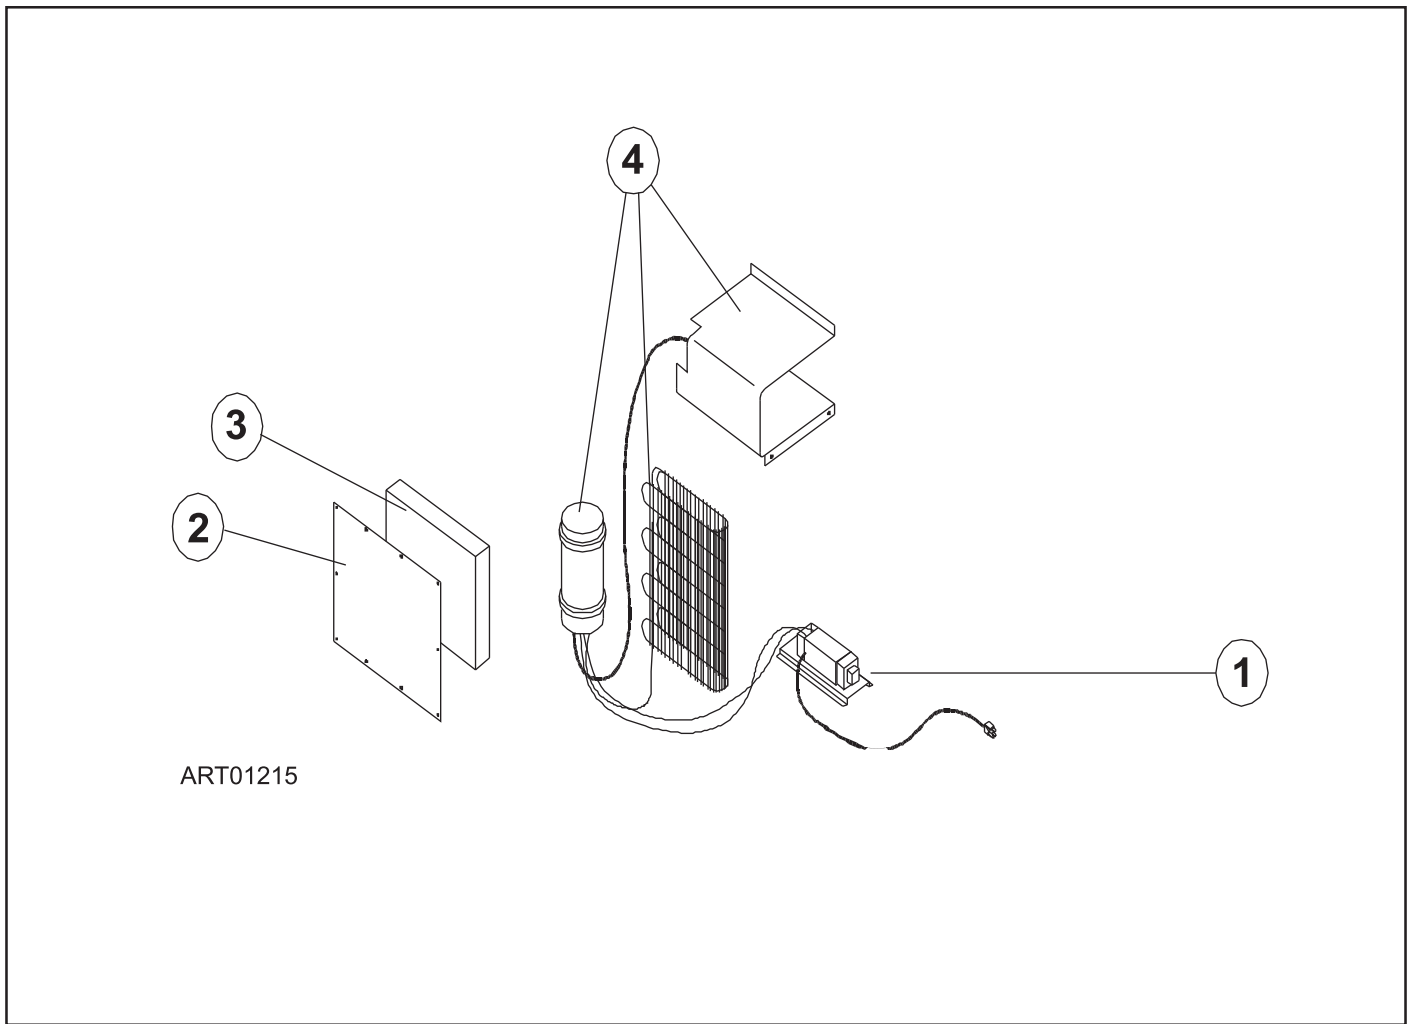

CABINET ASSEMBLY - REAR VIEW - COOLING UNIT AREA - DE56/EV56 SERIES

NO.	PART #	DESCRIPTION	DE560	DE561	DE561F DE561FT	EV560	EV561
1	61691122	POWER SUPPLY (USE 16011552009)	X	X	X		
	16011552009	KIT-POWER SUPPLY-DE56	X	X	X		
	61700822	POWER SUPPLY (USE 16011501009)				X	X
	16011501009	KIT-POWER SUPPLY/EV56				X	X
	163009100	OSCILLATOR ONLY-DE561 (USE 16011552009 POWER SUPPLY KIT)	X	X	X		
	163009110	OSCILLATOR ONLY (USE 16011501009 POWER SUPPLY KIT)				X	X
	196014200	TRANSFORMER ASSY (USE 16011552009 POWER SUPPLY KIT)	X	X	X		
	196014230	TRANSFORMER ASSY (USE 16011501009 POWER SUPPLY KIT)				X	X
NS	16092850009	FAN KIT ASSY (NOT SHOWN)		X	X		X
2	61691522	PANEL COVER-UPPER BACK	X	X	X	X	X
3	61691938	FOAM PLUG ASSY	X	X	X	X	X
4	617843	COOLING UNIT	X	X	F		
	620075	COOLING UNIT-DE561FT			FT		
	617844	COOLING UNIT				X	X
NS	605503202	THERMISTER-EVAPORATOR (NOT SHOWN)	X	X	X	X	X
NS	605503310	THERMISTER-WIRE CONDENSER (NOT SHOWN)	X	X	X	X	X
NS	190228620	CORD ASSY-COMPRESSOR (NOT SHOWN)	X	X	X	X	X
NS	191224800	CORD ASSY-EXTENSIONEVAPORATOR THERMISTER (NOT SHOWN)	X	X	X	X	X
NS	192116605	CORD WITH TERMINAL-GROUND CORD (NOT SHOWN)	X	X	X	X	X