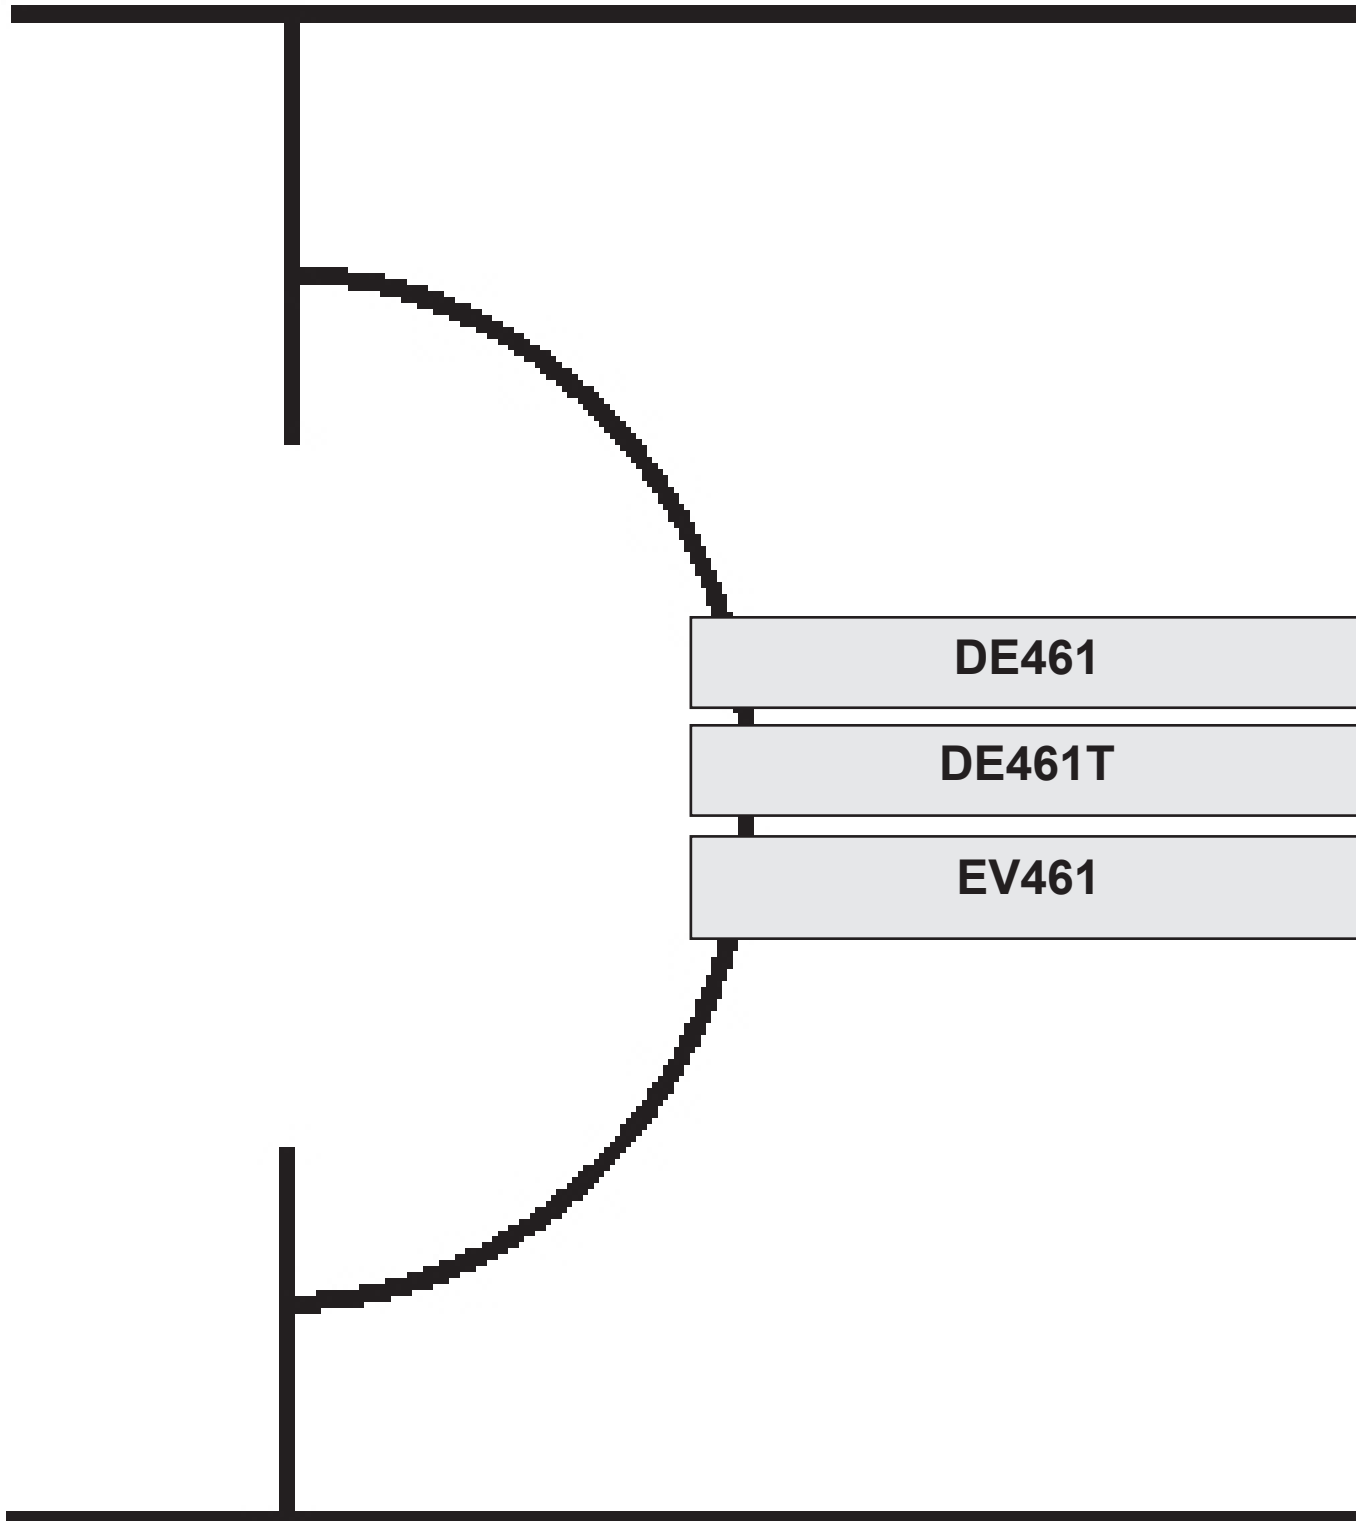

# PARTS LIST

**DE461**

**DE461T**

**EV461**

**DOOR - UPPER (FREEZER) - DE461/DE461T/EV461**

NO.	PART #	DESCRIPTION	DE461	EV461
1	61567830	DOOR GASKET-UPPER/GRAY	X	X
2	61631330	HINGE PLATE-BLACK/RH TOP/LH BOTTOM/PLASTIC	X	X
3	61689938	DOOR LINER ASSY-FOAMED/UPPER/BLACK/WHITE	X	X
NS	61592930	PANEL HOLDER-BLACK/UPPER DOOR (NOT SHOWN)	X	X
4	61743638	DOOR HANDLE ASSY-UPPER/BLACK	X	X
5	61593830	END CAP-BLACK/STOP CATCH	X	X
6	61743622	DOOR HANDLE WITH DECAL-UPPER	X	X
7	61593730	END CAP-BLACK/SPRING CATCH	X	X
NS	61558822	SPRING-DOOR HANDLE (NOT SHOWN)	X	X
8	61631430	HINGE PLATE-BLACK/LH TOP/RH BOTTOM/PLASTIC	X	X
9	61580525	JUICE RACK-WHITE	X	X
10	61564025	BIN-DOOR SHELF/WHITE	X	X

# DOOR - LOWER (FRESH FOOD) - DE461/DE461T/EV461

NO.	PART #	DESCRIPTION	DE461	EV461
1	61567930	DOOR GASKET-LOWER/GRAY	X	X
2	61631330	HINGE PLATE-BLACK/RH TOP/LH BOTTOM/PLASTIC	X	X
3	61690038	DOOR LINER ASSY-FOAMED/LOWER	X	X
NS	61593030	PANEL HOLDER-BLACK/LOWER DOOR (NOT SHOWN)	X	X
4	61743738	DOOR HANDLE ASSY-LOWER/BLACK	X	X
5	61593830	END CAP-BLACK/STOP CATCH	X	X
6	61743722	DOOR HANDLE WITH DECAL-LOWER	X	X
7	61593730	END CAP-BLACK/SPRING CATCH	X	X
NS	61558822	SPRING-DOOR HANDLE (NOT SHOWN)	X	X
8	61631430	HINGE PLATE-BLACK/LH TOP/RH BOTTOM/PLASTIC	X	X
9	61579425	BIN-MILK/WHITE (2 PER DOOR)	2	2
10	61564025	BIN-DOOR SHELF/WHITE (5 PER DOOR)	5	5

CABINET ASSEMBLY - FRONT VIEW - DE461/DE461T/EV461

art00507