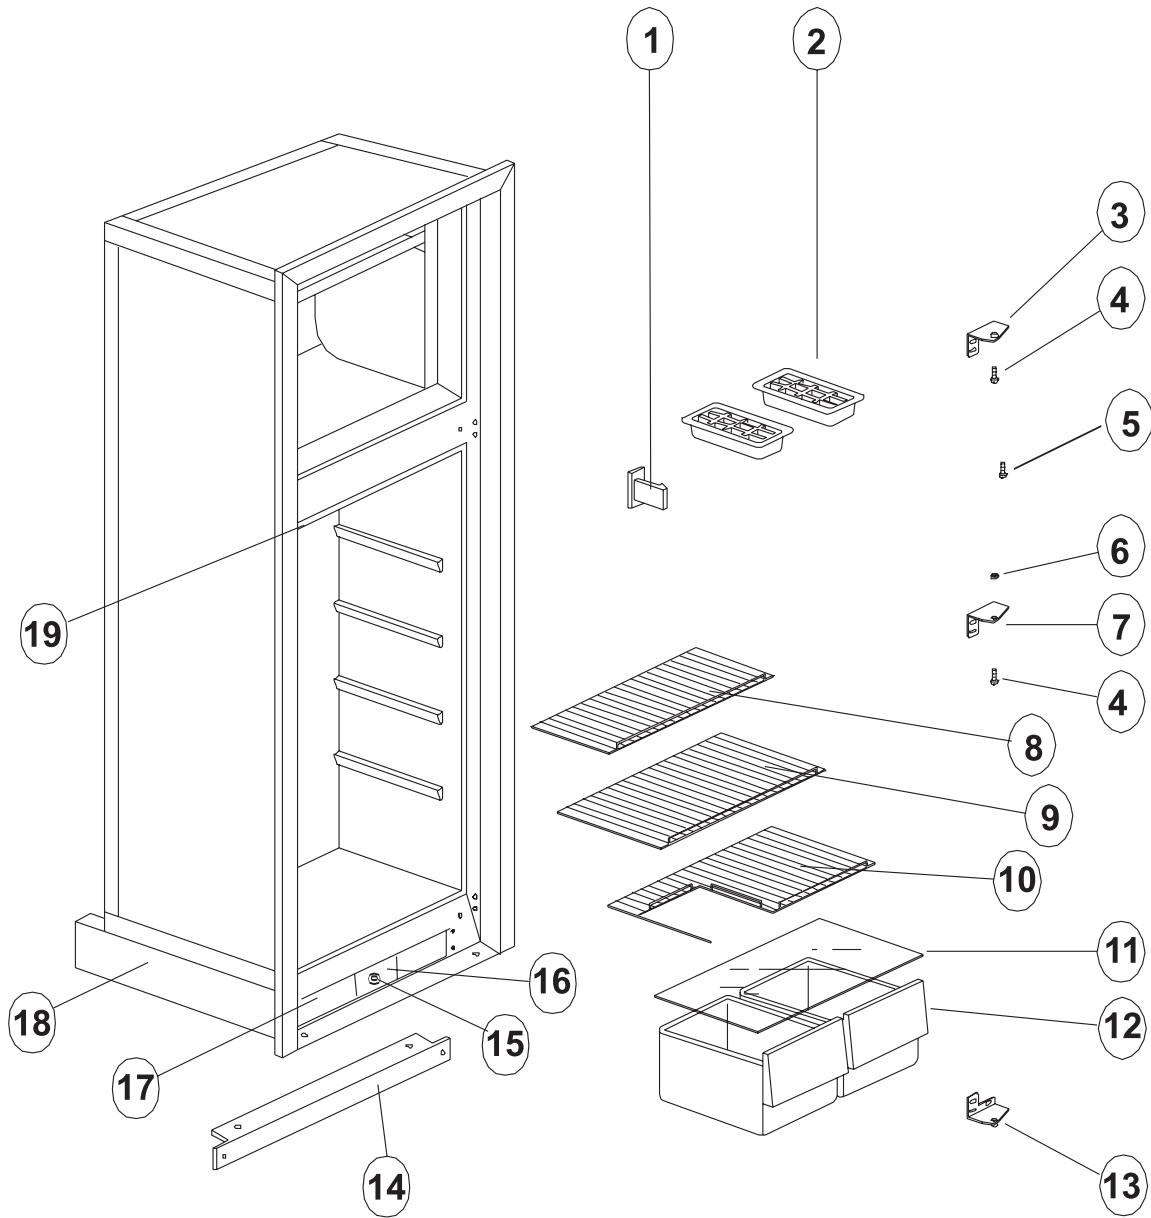

# PARTS LIST

**DE461**

**DE461T**

**EV461**

**DOOR - UPPER (FREEZER) - DE461/DE461T/EV461**

NO.	PART #	DESCRIPTION	DE461	EV461
1	61567830	DOOR GASKET-UPPER/GRAY	X	X
2	61631330	HINGE PLATE-BLACK/RH TOP/LH BOTTOM/PLASTIC	X	X
3	61689938	DOOR LINER ASSY-FOAMED/UPPER/BLACK/WHITE	X	X
NS	61592930	PANEL HOLDER-BLACK/UPPER DOOR (NOT SHOWN)	X	X
4	61743638	DOOR HANDLE ASSY-UPPER/BLACK	X	X
5	61593830	END CAP-BLACK/STOP CATCH	X	X
6	61743622	DOOR HANDLE WITH DECAL-UPPER	X	X
7	61593730	END CAP-BLACK/SPRING CATCH	X	X
NS	61558822	SPRING-DOOR HANDLE (NOT SHOWN)	X	X
8	61631430	HINGE PLATE-BLACK/LH TOP/RH BOTTOM/PLASTIC	X	X
9	61580525	JUICE RACK-WHITE	X	X
10	61564025	BIN-DOOR SHELF/WHITE	X	X

# DOOR - LOWER (FRESH FOOD) - DE461/DE461T/EV461

NO.	PART #	DESCRIPTION	DE461	EV461
1	61567930	DOOR GASKET-LOWER/GRAY	X	X
2	61631330	HINGE PLATE-BLACK/RH TOP/LH BOTTOM/PLASTIC	X	X
3	61690038	DOOR LINER ASSY-FOAMED/LOWER	X	X
NS	61593030	PANEL HOLDER-BLACK/LOWER DOOR (NOT SHOWN)	X	X
4	61743738	DOOR HANDLE ASSY-LOWER/BLACK	X	X
5	61593830	END CAP-BLACK/STOP CATCH	X	X
6	61743722	DOOR HANDLE WITH DECAL-LOWER	X	X
7	61593730	END CAP-BLACK/SPRING CATCH	X	X
NS	61558822	SPRING-DOOR HANDLE (NOT SHOWN)	X	X
8	61631430	HINGE PLATE-BLACK/LH TOP/RH BOTTOM/PLASTIC	X	X
9	61579425	BIN-MILK/WHITE (2 PER DOOR)	2	2
10	61564025	BIN-DOOR SHELF/WHITE (5 PER DOOR)	5	5

CABINET ASSEMBLY - FRONT VIEW - DE461/DE461T/EV461

art00507