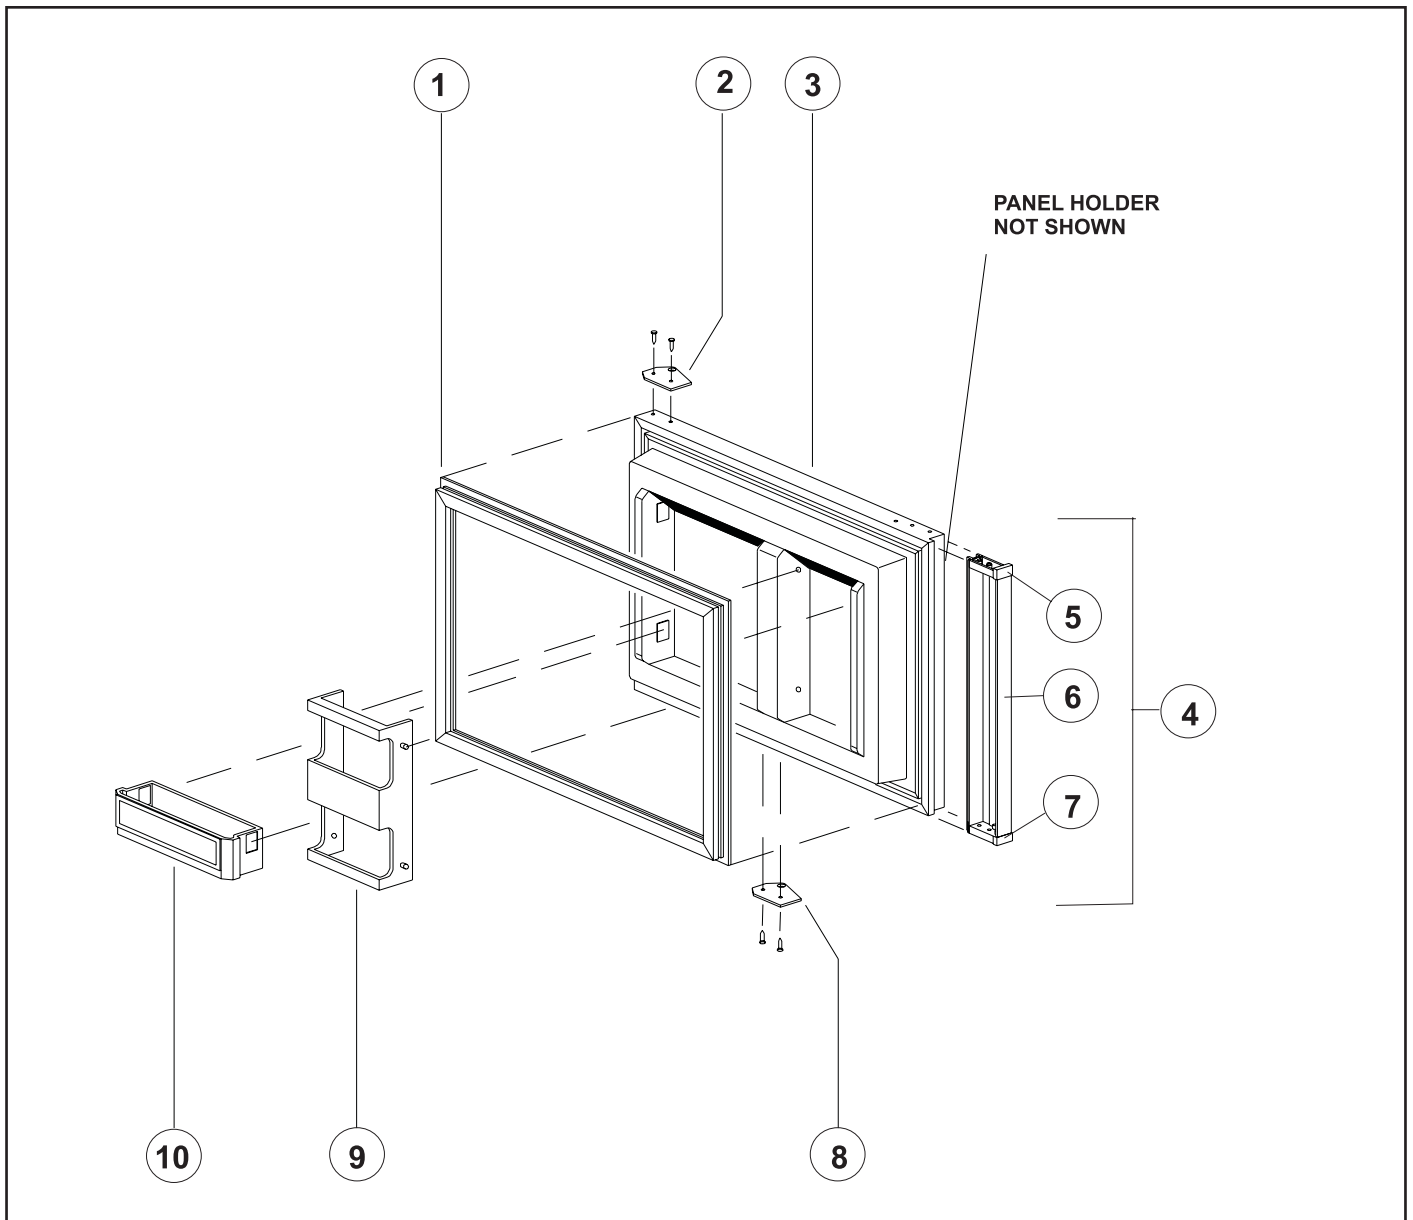

# PARTS LIST

**DE461**

**DE461T**

**EV461**

**DOOR - UPPER (FREEZER) - DE461/DE461T/EV461**

NO.	PART #	DESCRIPTION	DE461	EV461
1	61567830	DOOR GASKET-UPPER/GRAY	X	X
2	61631330	HINGE PLATE-BLACK/RH TOP/LH BOTTOM/PLASTIC	X	X
3	61689938	DOOR LINER ASSY-FOAMED/UPPER/BLACK/WHITE	X	X
NS	61592930	PANEL HOLDER-BLACK/UPPER DOOR (NOT SHOWN)	X	X
4	61743638	DOOR HANDLE ASSY-UPPER/BLACK	X	X
5	61593830	END CAP-BLACK/STOP CATCH	X	X
6	61743622	DOOR HANDLE WITH DECAL-UPPER	X	X
7	61593730	END CAP-BLACK/SPRING CATCH	X	X
NS	61558822	SPRING-DOOR HANDLE (NOT SHOWN)	X	X
8	61631430	HINGE PLATE-BLACK/LH TOP/RH BOTTOM/PLASTIC	X	X
9	61580525	JUICE RACK-WHITE	X	X
10	61564025	BIN-DOOR SHELF/WHITE	X	X

# DOOR - LOWER (FRESH FOOD) - DE461/DE461T/EV461

NO.	PART #	DESCRIPTION	DE461	EV461
1	61567930	DOOR GASKET-LOWER/GRAY	X	X
2	61631330	HINGE PLATE-BLACK/RH TOP/LH BOTTOM/PLASTIC	X	X
3	61690038	DOOR LINER ASSY-FOAMED/LOWER	X	X
NS	61593030	PANEL HOLDER-BLACK/LOWER DOOR (NOT SHOWN)	X	X
4	61743738	DOOR HANDLE ASSY-LOWER/BLACK	X	X
5	61593830	END CAP-BLACK/STOP CATCH	X	X
6	61743722	DOOR HANDLE WITH DECAL-LOWER	X	X
7	61593730	END CAP-BLACK/SPRING CATCH	X	X
NS	61558822	SPRING-DOOR HANDLE (NOT SHOWN)	X	X
8	61631430	HINGE PLATE-BLACK/LH TOP/RH BOTTOM/PLASTIC	X	X
9	61579425	BIN-MILK/WHITE (2 PER DOOR)	2	2
10	61564025	BIN-DOOR SHELF/WHITE (5 PER DOOR)	5	5