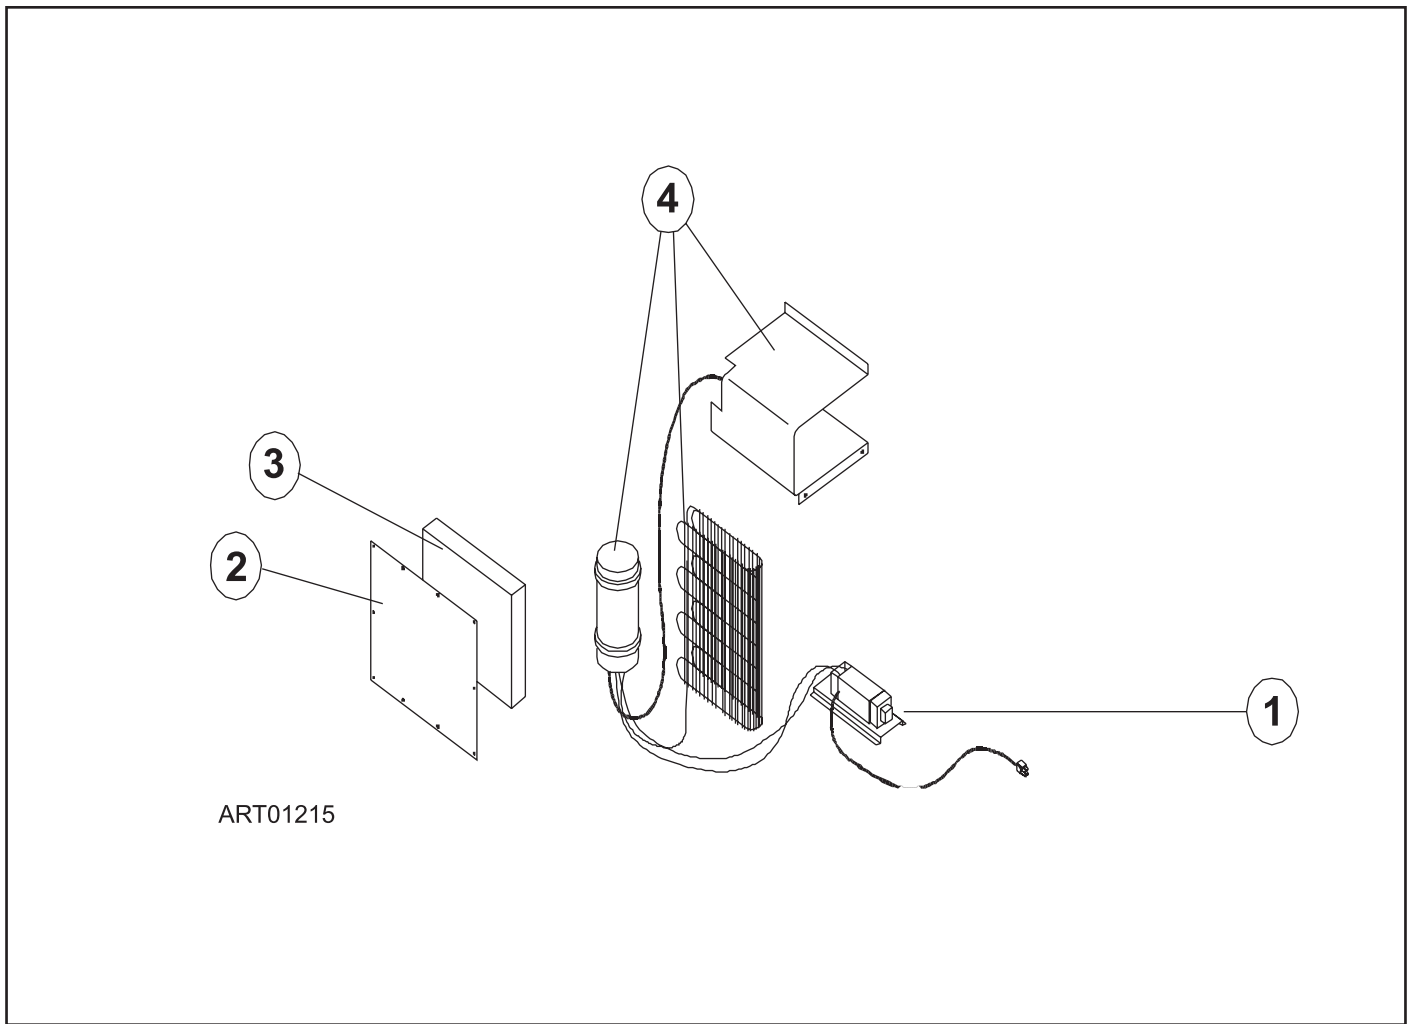

CABINET ASSEMBLY - REAR VIEW - COOLING UNIT AREA - DE461/DE461T/EV461

NO.	PART #	DESCRIPTION	DE461	EV461
1	620541	POWER SUPPLY-DE461/160115500	X	
	620544	POWER SUPPLY-EV461/160115510		X
NS	160928900	FAN ONLY-50 CYCLE/40 WATT (NOT SHOWN)	X	X
NS	160929310	FAN ONLY-50 CYCLE/LARGE (NOT SHOWN)	X	X
2	61691522	PANEL COVER-UPPER BACK	X	X
3	61691938	FOAM PLUG ASSY	X	X
4	617844	COOLING UNIT-DE461/EV561/161008410	X	X
	161008430	COOLING UNIT-DE461T	T	
NS	620648	THERMISTER-DE461/EV461/605505440 (NOT SHOWN)	X	X
NS	190264730	CORD ASSY-COMPRESSOR CORD (NOT SHOWN)	X	X
NS	191238400	CORD ASSY-THERMOSTAT TO POWER SUPPLY/600 MM (NOT SHOWN)	X	X
NS	192116605	CORD WITH TERMINAL-GROUND CORD (NOT SHOWN)	X	X
NS	601058020	COUPLER ASSY-FANS TO POWER SUPPLY (NOT SHOWN)	X	X