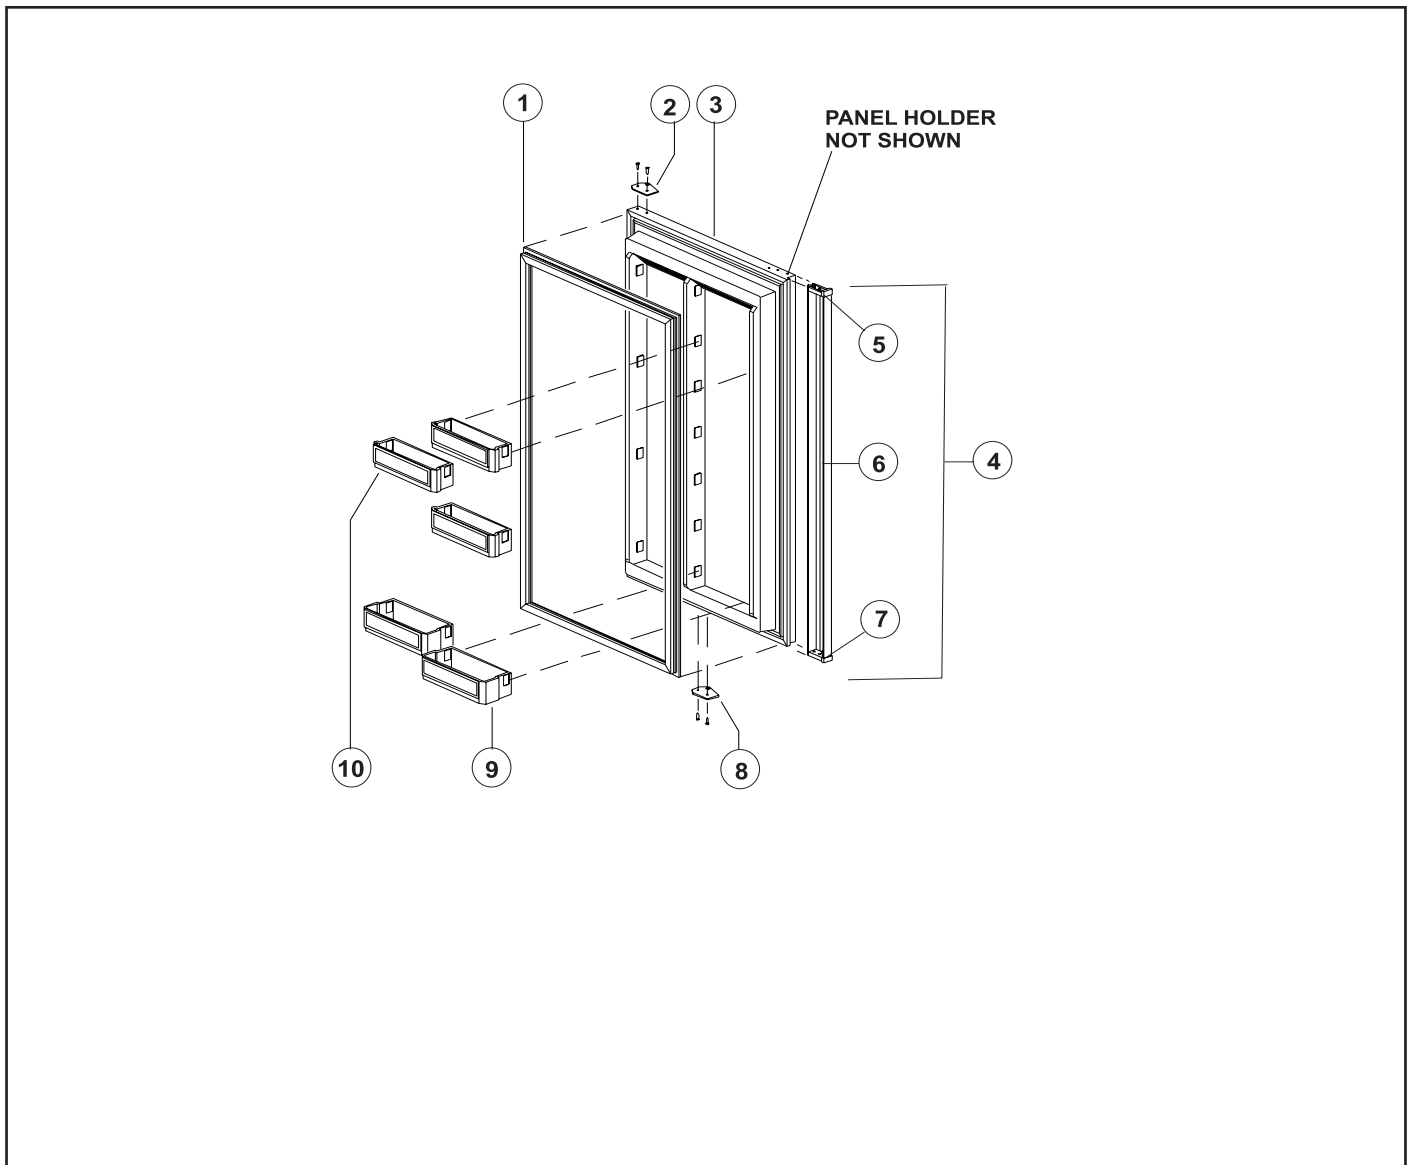

# PARTS LIST

**DE461**

**DE461T**

**EV461**

**DOOR - UPPER (FREEZER) - DE461/DE461T/EV461**

NO.	PART #	DESCRIPTION	DE461	EV461
1	61567830	DOOR GASKET-UPPER/GRAY	X	X
2	61631330	HINGE PLATE-BLACK/RH TOP/LH BOTTOM/PLASTIC	X	X
3	61689938	DOOR LINER ASSY-FOAMED/UPPER/BLACK/WHITE	X	X
NS	61592930	PANEL HOLDER-BLACK/UPPER DOOR (NOT SHOWN)	X	X
4	61743638	DOOR HANDLE ASSY-UPPER/BLACK	X	X
5	61593830	END CAP-BLACK/STOP CATCH	X	X
6	61743622	DOOR HANDLE WITH DECAL-UPPER	X	X
7	61593730	END CAP-BLACK/SPRING CATCH	X	X
NS	61558822	SPRING-DOOR HANDLE (NOT SHOWN)	X	X
8	61631430	HINGE PLATE-BLACK/LH TOP/RH BOTTOM/PLASTIC	X	X
9	61580525	JUICE RACK-WHITE	X	X
10	61564025	BIN-DOOR SHELF/WHITE	X	X

# DOOR - LOWER (FRESH FOOD) - DE461/DE461T/EV461

NO.	PART #	DESCRIPTION	DE461	EV461
1	61567930	DOOR GASKET-LOWER/GRAY	X	X
2	61631330	HINGE PLATE-BLACK/RH TOP/LH BOTTOM/PLASTIC	X	X
3	61690038	DOOR LINER ASSY-FOAMED/LOWER	X	X
NS	61593030	PANEL HOLDER-BLACK/LOWER DOOR (NOT SHOWN)	X	X
4	61743738	DOOR HANDLE ASSY-LOWER/BLACK	X	X
5	61593830	END CAP-BLACK/STOP CATCH	X	X
6	61743722	DOOR HANDLE WITH DECAL-LOWER	X	X
7	61593730	END CAP-BLACK/SPRING CATCH	X	X
NS	61558822	SPRING-DOOR HANDLE (NOT SHOWN)	X	X
8	61631430	HINGE PLATE-BLACK/LH TOP/RH BOTTOM/PLASTIC	X	X
9	61579425	BIN-MILK/WHITE (2 PER DOOR)	2	2
10	61564025	BIN-DOOR SHELF/WHITE (5 PER DOOR)	5	5