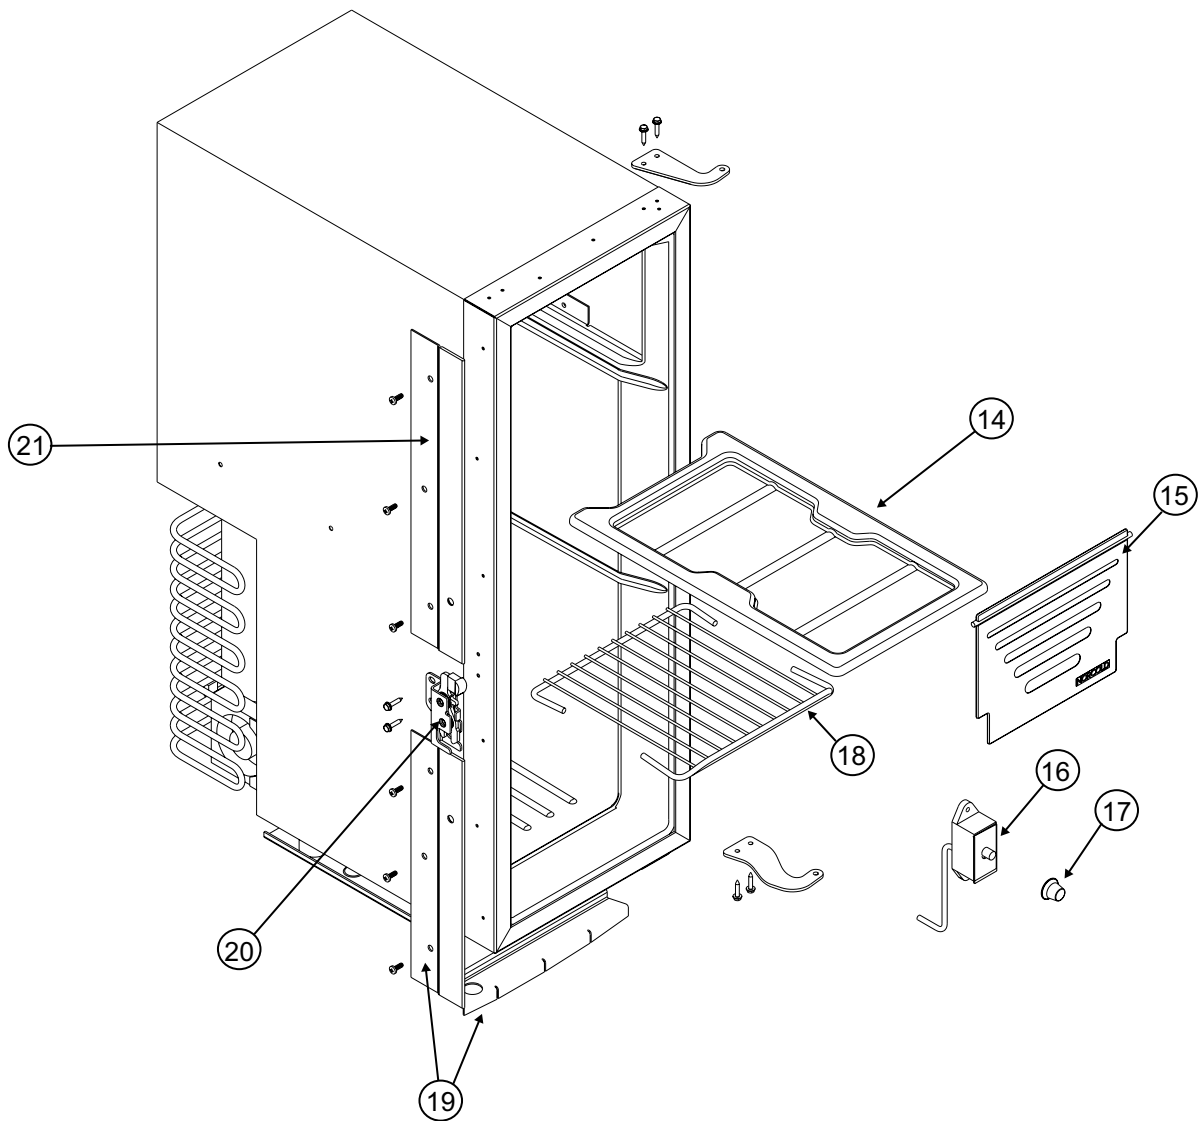

**FRONT VIEW - DOOR AND CABINET PARTS - DCL4000 SERIES**

**FRONT VIEW - INNER CABINET PARTS - DCL4000 SERIES**

NO	PART #	DESCRIPTION	MODEL
14	633969	DRAINAGE PAN	ALL
15	4225 119 0020	FREEZER DOOR	ALL
16	634373	THERMOSTAT	ALL
17	61748722	KNOB-THERMOSTAT	ALL
18	5230 042 0020	SHELF	ALL
19	1609 462 0100	PLATE ASSEMBLY-TRIM-LOWER	ALL
20	633677	LATCH ASSY (USE 634921)	ALL
	634921	LATCH ASSY	ALL
21	3223 982 0100	PLATE-TRIM-UPPER	ALL
		PART IS NO LONGER AVAILABLE	