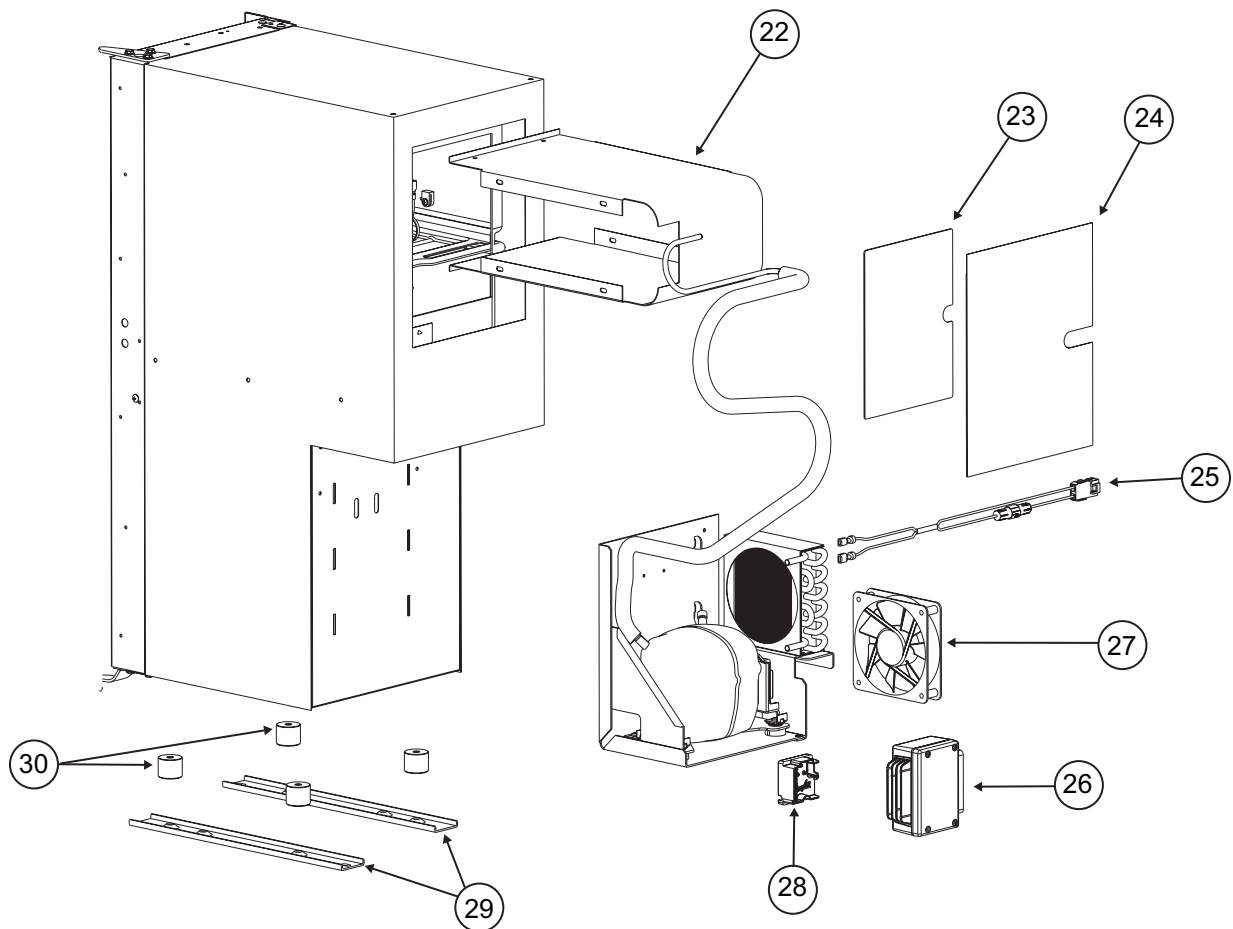

REAR VIEW - DCL4000 SERIES

NO	PART #	DESCRIPTION	MODELS
22	634042	COOLING UNIT	ALL
23	633958	PLASTIC SHEET (USE 634872)	ALL
	634872	PLASTIC SHEET	ALL
24	633959	FOAM SYSTEM PLUG	ALL
25	634742	DC LEADS (USE 635347)	ALL
	635347	DC LEADS	ALL
26	634820	CONTROL MODULE (USE 637316)	ALL
	637316	CONTROL MODULE	ALL
27	634664	FAN	ALL
28	634821	CONTROL MODULE MOUNTING KIT	ALL
29	3223 974 1020	SUPPORT-RAIL/BOTTOM	ALL
30	3609 071 0010	SPACER-BOTTOM SUPPORT RAIL	ALL
NS	634373	THERMOSTAT	ALL
NS	634822	COMPRESSOR CONTROL REMOTE CABLE	ALL
NS	634384	THERMOSTAT WIRE W/RESISTOR (USE 635349)	ALL
	635349	THERMOSTAT WIRE	ALL
		PART IS NO LONGER AVAILABLE	

NS = NOT SHOWN