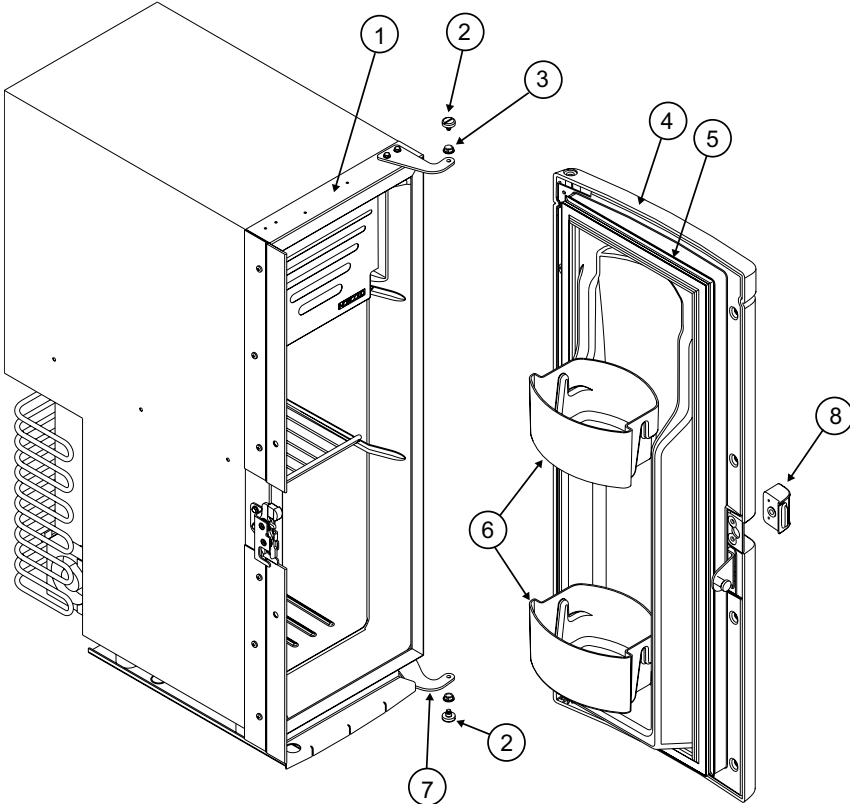

**FRONT VIEW - DOOR AND CABINET PARTS - DCL4000 SERIES**

## FRONT VIEW - DOOR AND CABINET PARTS - DCL4000 SERIES

NO	PART #	DESCRIPTION	MODEL
1	3230 112 0040	FRAME-BREAKER-TOP	ALL
2	5055 036 0000	HINGE PIN	ALL
3	3041 128 0020	HINGE PLATE - UPPER	ALL
4	634357	DOOR ASSY-FOAMED-GRAY W/PALLADIUM (SILVER) TRIM	DCL4001
	634312	DOOR ASSY-FOAMED-TAN W/ PALLADIUM (SILVER) TRIM	DCL4002
	634313	DOOR ASSY-FOAMED-TAN W/ WOOD TRIM	DCL4003
	634314	DOOR ASSY-FOAMED-TAN W/ BRICK TRIM	DCL4004
	634315	DOOR ASSY-FOAMED-CHARCOAL W/BRUSHED SILVER TRIM	DCL4005
	634316	DOOR ASSY-FOAMED-CHARCOAL W/GALLOWAY BURLTRIM	DCL4006
	634317	DOOR ASSY-FOAMED-ANTHRACITE W/BRUSHED ALUMINUM TRIM	DCL4007
	634318	DOOR ASSY-FOAMED-MEDIUM WARM GRAY W/GRAY TRIM	DCL4008
	634319	DOOR ASSY-FOAMED-MEDIUM WARM GRAY W/BURL WOOD TRIM	DCL4009
	634320	DOOR ASSY-FOAMED-GRAY W/WOOD TRIM	DCL4010
	634321	DOOR ASSY-FOAMED-GRAY W/PALLADIUM (SILVER) TRIM	DCL4011
	634322	DOOR ASSY-GRAY W/ WOOD TRIM	DCL4012
	634899	DOOR ASSY-BROWN W/ DARK WOOD TRIM	DCL4013
	634897	DOOR ASSY-BROWN W/ LIGHT WOOD TRIM	DCL4014
	634900	DOOR ASSY-BROWN W/ DARK WOOD TRIM	DCL4015
	634898	DOOR ASSY-BROWN W/ LIGHT WOOD TRIM	DCL4016
	638162	DOOR COMPLETE WREN	DCL4017 DCL4017M6
638163	DOOR COMPLETE WREN EBONY	DC4018 DCL4018M6	
5	4148 036 0020	DOOR GASKET (USE 633768)	ALL
	633768	DOOR GASKET (USE 638821)	ALL
	638821	KIT SERVICE DOOR GASKET REPLACEMENT	ALL
6	4225 116 0030	DOOR BIN	ALL
7	3041 129 0020	HINGE PLATE - LOWER	ALL
8	634346	PUSHBUTTON ASSY-GRAY	DCL4011 DCL4012
	634347	PUSHBUTTON ASSY-MEDIUM GRAY	DCL4008 DCL4009
	634348	PUSHBUTTON ASSY-CHARCOAL	DCL4005 DCL4006
	634349	PUSHBUTTON ASSY-ANTHRACITE	DCL4007
	634350	PUSHBUTTON ASSY-GRAY-W/LONG HOUSING	DCL4001 DCL4010
	634351	PUSHBUTTON ASSY-TAN	DCL4002 DCL4003 DCL4004
	638172	PUSH BUTTON ASSY WREN	DCL4017 DCL4018
		PART IS NO LONGER AVAILABLE	