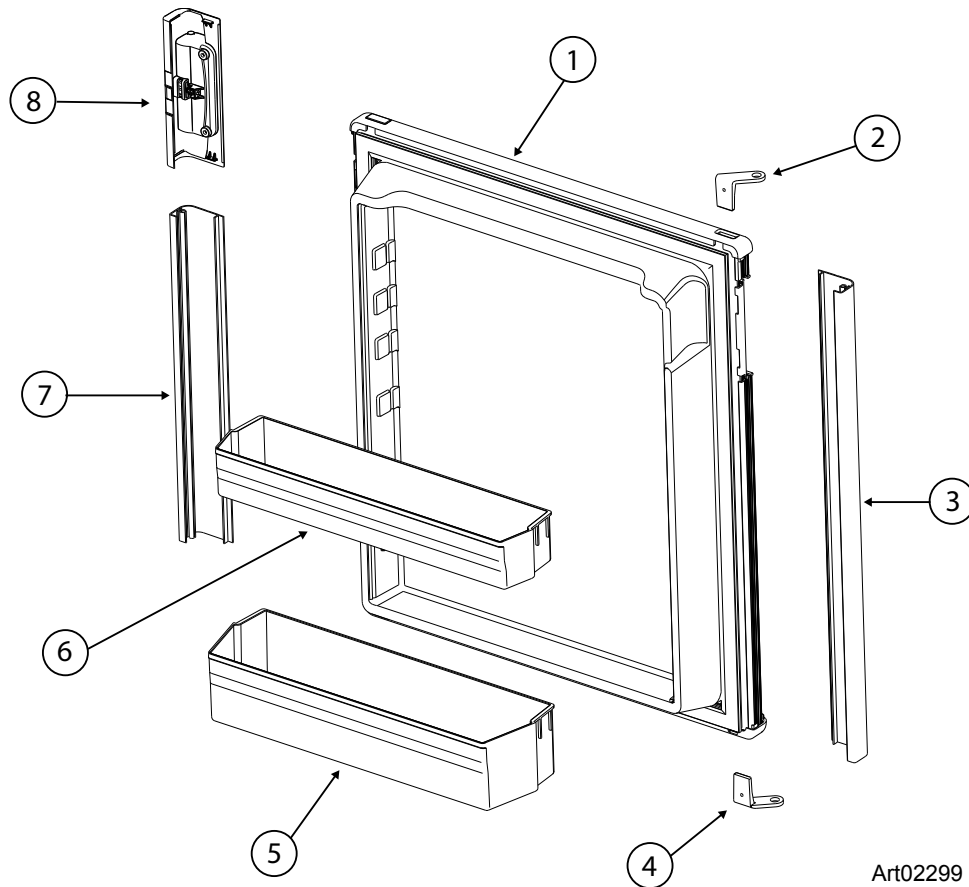

PARTS LIST

DC0041CR SERIES

A technical drawing of a semi-circular part. It consists of a vertical stem on the left side, a semi-circular arc on the right side, and a horizontal base at the bottom. The stem and base are represented by solid black lines, while the arc is a thick black outline.

DC0041CR

DC0041CRS

PART NO.636541
NORCOLD 03/21/2017

DOOR - (FRESH FOOD) - DC0041CR SERIES

NO.	PART #	DESCRIPTION	DC0041CR	DC0041CRS
1	621669	DOOR LINER ASSY-FOAMED	X	X
2	618510	HINGE-DOOR SIDE/TOP LH/BTM RH/BLACK	X	X
3	621667	PANEL RETAINER-BLACK/HINGE SIDE	X	X
4	618511	HINGE-DOOR SIDE/TOP RH/BTM LH/BLACK	X	X
5	623696	BIN-DOOR-LARGE WHITE	X	X
6	618619	BIN-DOOR SHELF/SMALL/WHITE	X	X
7	621668	PANEL RETAINER-BLACK/HANDLE SIDE	X	X
8	621520	DOOR HANDLE ASSY-VERTICAL	X	X
NS	618160	CAP-HINGE PLUG/BLACK	X	X
NS	619569	BOLT-CAP SHOULDER/TORX HEAD	X	X
NS	623866	DOOR PANEL- BLK ACRYLIC	X	
NS	632651	DOOR PANEL- SS		X

PART IS NO LONGER AVAILABLE

NS = NOT SHOWN

CABINET ASSEMBLY - REAR VIEW - DC0041CR SERIES

Art02432

CABINET ASSEMBLY - REAR VIEW - DC0041CR SERIES

NO.	PART #	DESCRIPTION	DC0041CR	DC0041CRS
1	634823	COOLING UNIT W/FAN	X	X
2	621617	FOAM PLUG PANEL ASSY-EVAPORATOR ACCESS	X	X
3	621571	GASKET-EVAPORATOR PLUG	X	X
4	634664	FAN-SYSTEM 12VDC	X	X
5	623133	CHANNEL-BOTTOM RAIL	X	X
7	634836	POWER MODULE	X	X
NS	634919	CABLE-REMOTE MODULE TO COMPRESSOR	X	X
NS	634880	WIRE- MODULE TO RELAY	X	X
NS	634874	POWER CORD-DC	X	X
NS	634821	REMOTE MODULE BASE/COVER KIT	X	X