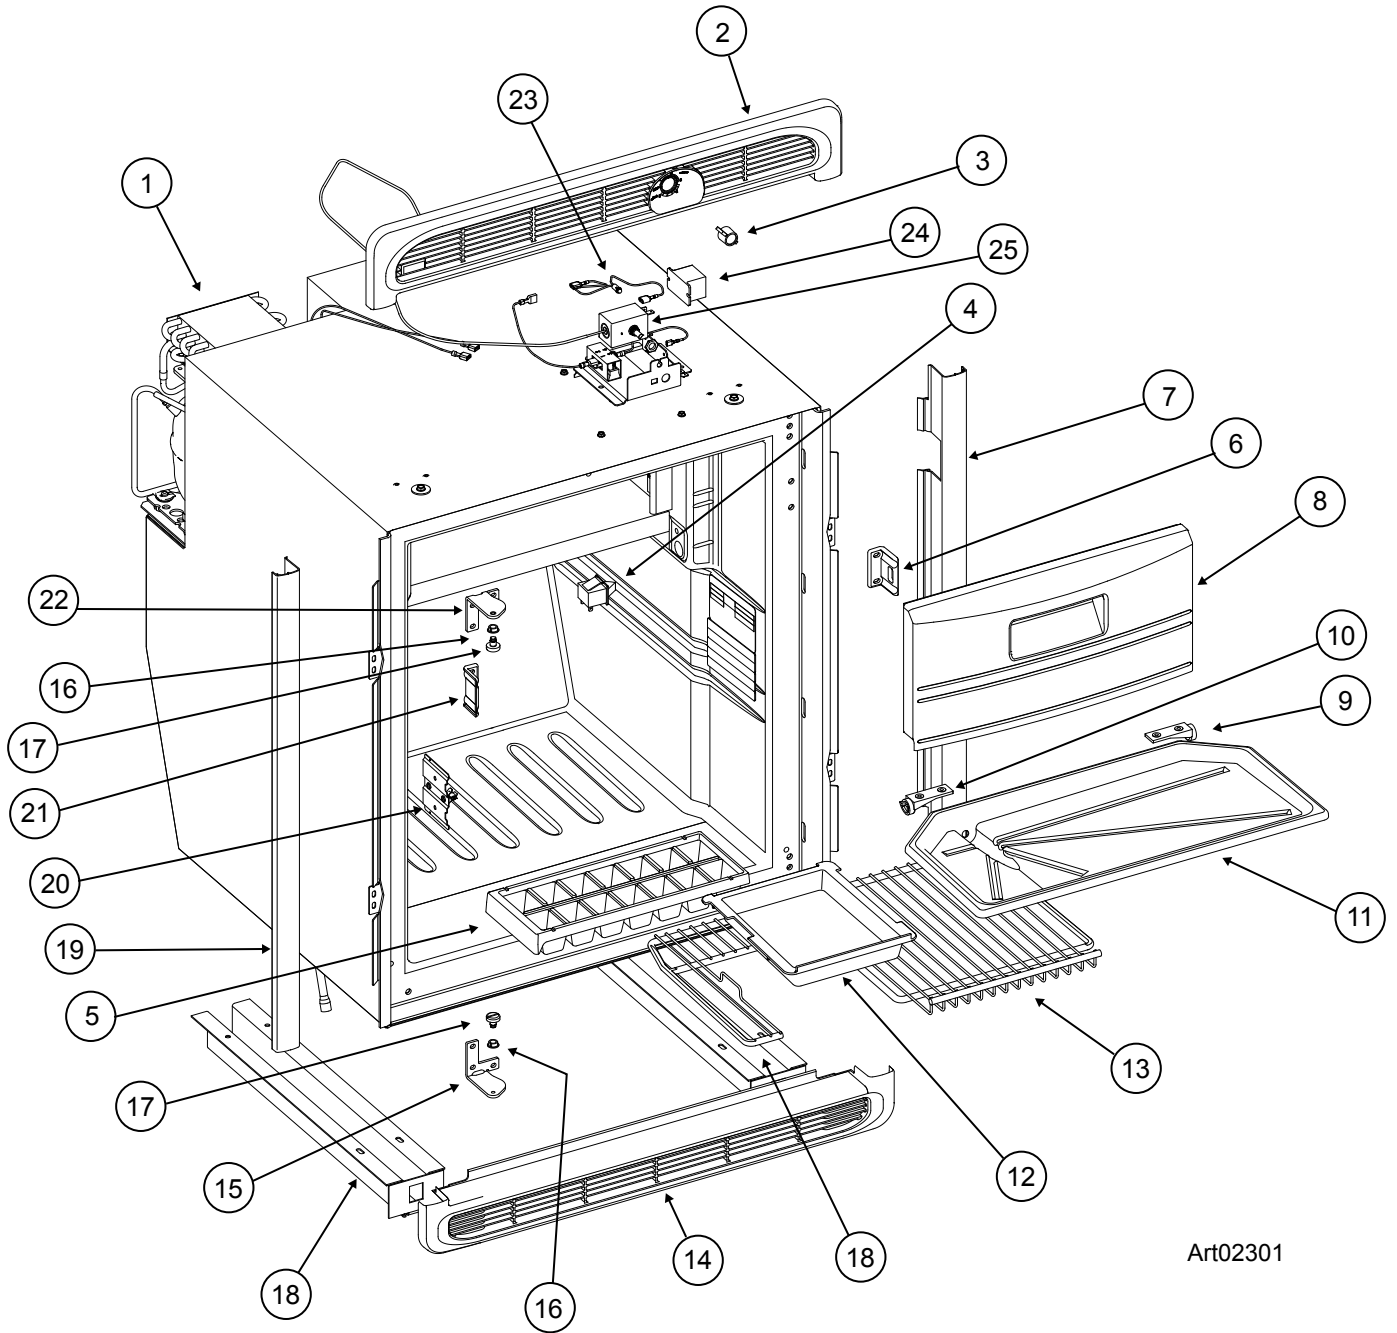

CABINET ASSEMBLY - FRONT VIEW - DC0041CR SERIES

Art02301

CABINET ASSEMBLY - FRONT VIEW - DC0041CR SERIES

NO.	PART #	DESCRIPTION	DC0041CR	DC0041CRS
1	634823	COOLING UNIT W/FAN-DE0041/EV0041	X	X
2	634785	GRILL-TOP/VENTILATION	X	X
3	61748722	KNOB-THERMOSTAT	X	X
4	623119	SWITCH-CABINET LIGHT	X	X
5	61630422	ICE CUBE TRAY-PLASTIC	X	X
6	621557	STRIKE PLATE-BLACK	X	X
7	623123	TRIM PIECE-SIDE/RH	X	X
8	619117	EVAPORATOR DOOR ASSY	X	X
9	61632930	MOUNTING CLIP-RH/WHITE/EVAPORATOR DOOR	X	X
10	61633030	MOUNTING CLIP-LH/WHITE/EVAPORATOR DOOR	X	X
11	621629	DRIP TRAY-INSIDE/EVAPORATOR	X	X
12	617756	TRAY-SHELF/WHITE/CUT OUT	X	X
13	621678	SHELF-WIRE/WITH CUTOUT (USE 632454)	X	X
	632454	SHELF-WIRE/WITH CUTOUT	X	X
14	621573	GRILL ASSY-BOTTOM	X	X
15	624785	HINGE-CABINET/3 POINT/TOP RH/BTM LH/PANEL/BLACK	X	X
16	618144	HINGE BUSHING-DOOR HINGE/BLACK	X	X
17	618145	HINGE PIN-DOOR/PANEL DOORS/BLACK	X	X
18	623133	CHANNEL-BOTTOM RAIL	X	X
19	623124	TRIM PIECE-SIDE/LH	X	X
20	61629722	LAMP BRACKET ASSY (USE 638292)	X	X
	638292	KIT SERVICE LAMP BRACKET REPLACEMEN	X	X
21	621697	COVER-STRIKE PLATE/BLACK	X	X
22	624786	HINGE-CABINET/3 POINT/TOP LH/BTM RH/PANEL/BLACK	X	X
23	634802	INDICATOR LIGHT	X	X
24	634835	RELAY	X	X
25	634786	TEMPERATURE CONTROLLER/SENSOR	X	X
NS	634836	POWER MODULE	X	X
NS	634664	FAN-SYSTEM 12VDC	X	X
NS	634825	POWER SUPPLY CORD-U.S.A.	X	
	634826	POWER SUPPLY CORD-EUROPE		X
	634827	POWER SUPPLY CORD-AUSTRALIA		
NS	619041	SPRING HOLDER ASSY-RH/EVAP DOOR/SILVER SPRING	X	X
NS	619042	SPRING HOLDER ASSY-LH/EVAP DOOR/YELLOW SPRING	X	X
NS	623121	CLAMP-SHELF RETAINING LOOP 3/8"	X	X
NS	632545	LAMP-DC LIGHT BULB	X	X
NS	621827	COVER-LAMP BRACKET	X	X

PART IS NO LONGER AVAILABLE

NS = NOT SHOWN