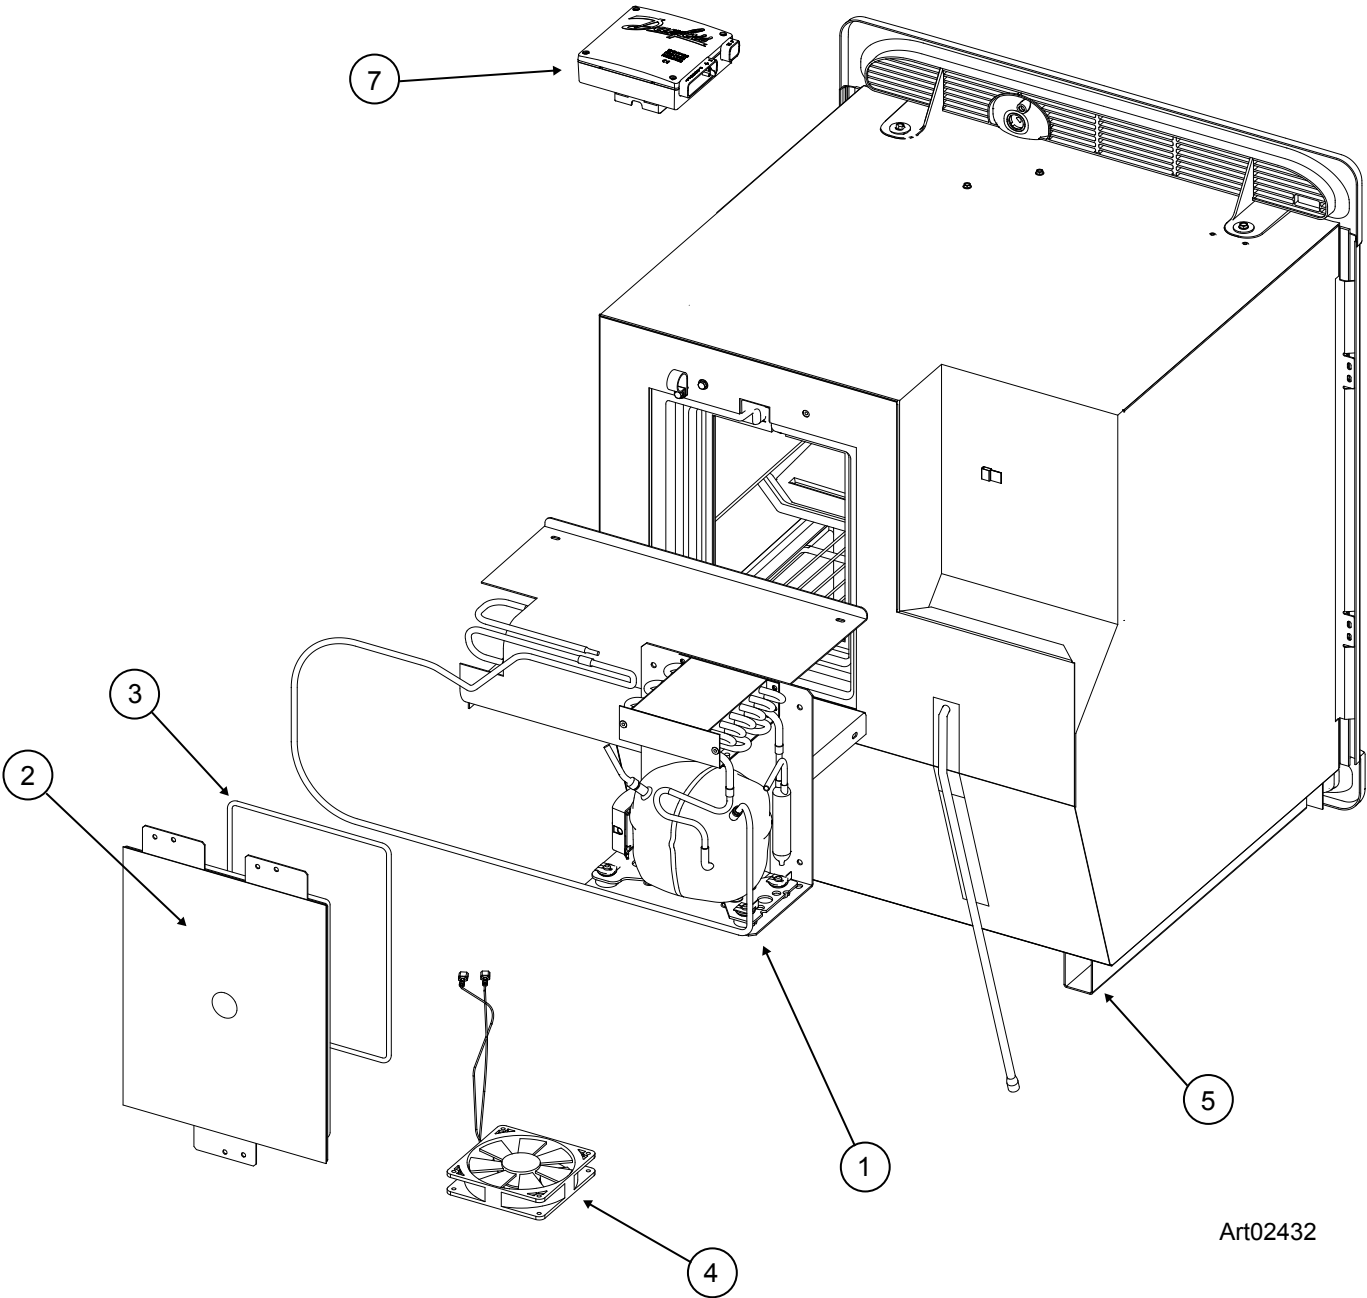

PARTS LIST

DC0041CR SERIES

A technical drawing of a semi-circular part. It consists of a vertical stem on the left side, a semi-circular arc on the right side, and a horizontal base at the bottom. The stem and base are represented by solid black lines, while the arc is a thick black outline.

PART IS NO LONGER AVAILABLE

NS = NOT SHOWN

CABINET ASSEMBLY - REAR VIEW - DC0041CR SERIES

Art02432

CABINET ASSEMBLY - REAR VIEW - DC0041CR SERIES

NO.	PART #	DESCRIPTION	DC0041CR	DC0041CRS
1	634823	COOLING UNIT W/FAN	X	X
2	621617	FOAM PLUG PANEL ASSY-EVAPORATOR ACCESS	X	X
3	621571	GASKET-EVAPORATOR PLUG	X	X
4	634664	FAN-SYSTEM 12VDC	X	X
5	623133	CHANNEL-BOTTOM RAIL	X	X
7	634836	POWER MODULE	X	X
NS	634919	CABLE-REMOTE MODULE TO COMPRESSOR	X	X
NS	634880	WIRE- MODULE TO RELAY	X	X
NS	634874	POWER CORD-DC	X	X
NS	634821	REMOTE MODULE BASE/COVER KIT	X	X