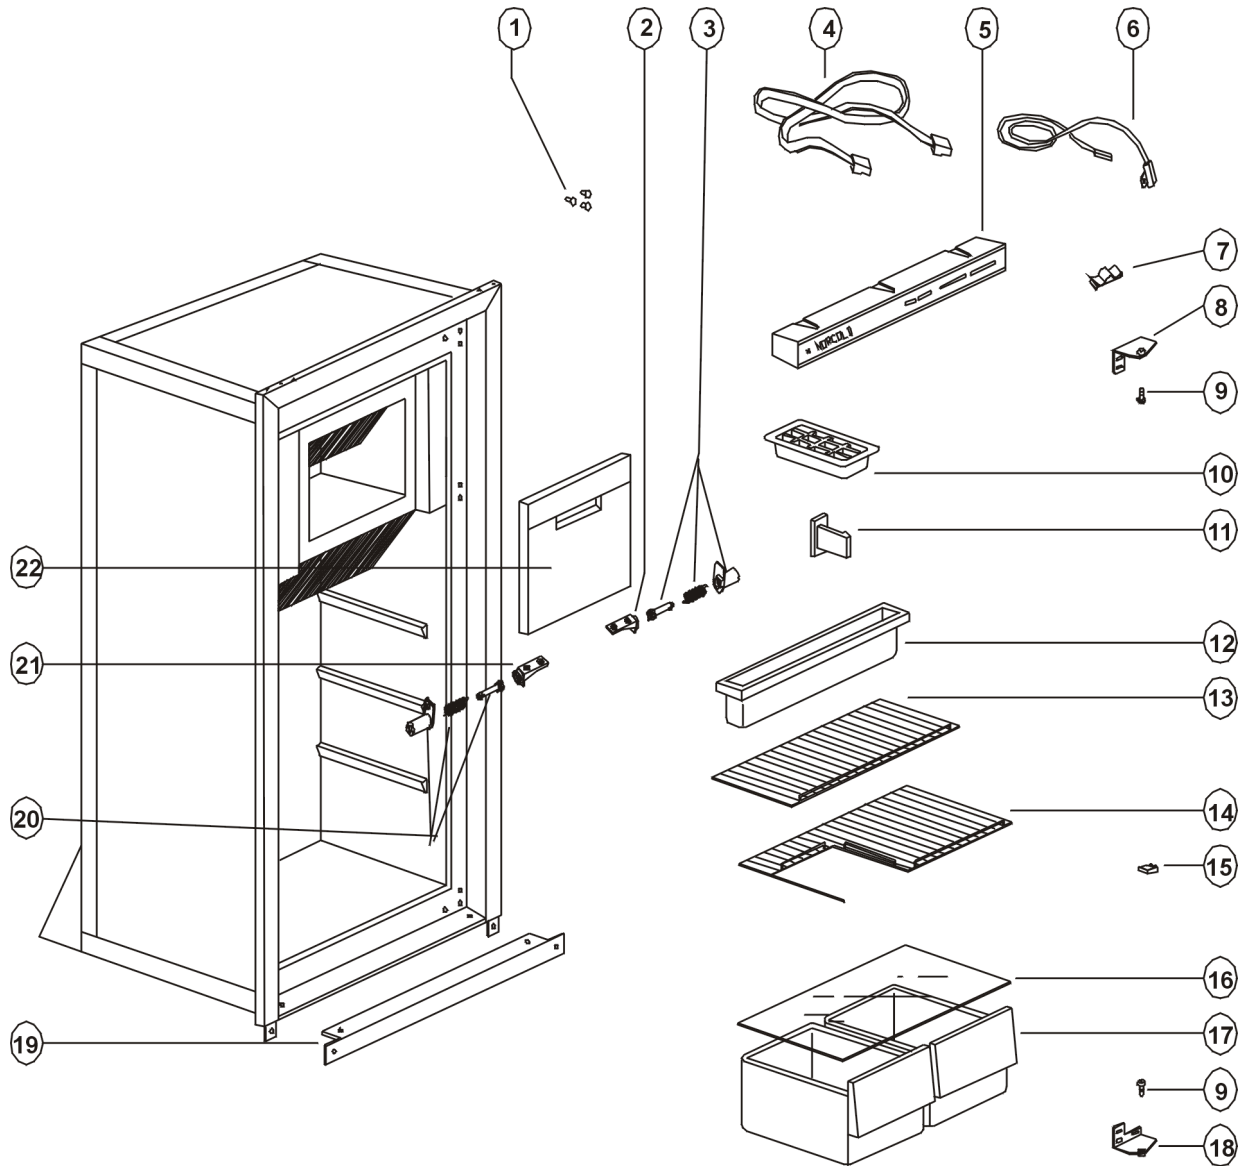

CABINET ASSEMBLY - FRONT VIEW - 605 SERIES

ART00470

CABINET ASSEMBLY - FRONT VIEW - 605 SERIES

NO.	PART #	DESCRIPTION	605
1	61582030	HOLE PLUG-BLACK/HINGE HOLES	X
2	61632930	MOUNTING CLIP-RH/WHITE/EVAPORATOR DOOR	X
3	619041	SPRING HOLDER ASSY-RH/EVAP DOOR/SILVER SPRING	X
4	61571522	CABLE-GRAY/ 80"/PC BOARD TO POWER SUPPLY BOARD	X
5	61660937	EYEBROW ASSY-EG2	EG2
	61661037	EYEBROW ASSY-EG3	EG3
6	61693822	THERMISTER-66"	X
7	633734	CLIP-THERMISTER MOUNTING/FIN	X
8	61580830	HINGE BRACKET-RH TOP/LH BTM/BLACK	X
9	61578130	HINGE PIN-BLACK/MALE	X
10	61630422	ICE CUBE TRAY-PLASTIC	X
11	61578522	DOOR LATCH	X
12	61619930	DRIP TRAY-INSIDE	X
13	618651	SHELF-WIRE/CUT OUT (TOP SHELF/LATEST VERSION)	X
	618059	SHELF-WIRE/SHORT (TOP SHELF/EARLIER VERSION)	X
	61718222	SHELF-WIRE/SHORT (USE 618059)(TOP SHELF/EARLIER VERSION)	X
14	618649	SHELF-WIRE/MIDDLE (BOTTOM SHELF/LATEST VERSION)	X
	618055	SHELF-WIRE/CUT OUT (EARLIER VERSION)	X
	61646722	SHELF-WIRE/WITH CUT OUT (USE 618055) (BOTTOM SHELF/EARLIER VERSION)	X
NS	61622722	RETAINER-WIRE SHELF (NOT SHOWN)	X
15	61580322	RETAINER-GLASS SHELF	X
16	61564122	CRISPER COVER-GLASS SHELF	X
17	61571325	CRISPER-WHITE/HALF CRISPER (EARLER VERSION)	X
	618571	CRISPER-WHITE/FULL (LATEST VERSION)	X
18	61580930	HINGE BRACKET-LH TOP/RH BTM/BLACK	X
19	61622130	FRONT COVER-BLACK/REPLACEABLE BOTTOM TRIM	X
20	619042	SPRING HOLDER ASSY-LH/EVAP DOOR/YELLOW SPRING	X
21	61633030	MOUNTING CLIP-LH/WHITE/EVAPORATOR DOOR	X
22	61620738	EVAPORATOR DOOR ASSY-WHITE/WITHOUT DECAL	X
NS	61618730	DOOR GASKET-EVAPORATOR/GRAY (NOT SHOWN)	X
NS	61579730	CAP-SNAP ON/BLACK/INSTALLATION HOLES (NOT SHOWN)	X
NS	61580630	HINGE PIN-BLACK/TOP/BOTTOM HINGE/FEMALE (NOT SHOWN)	X
		PART IS NO LONGER AVAILABLE