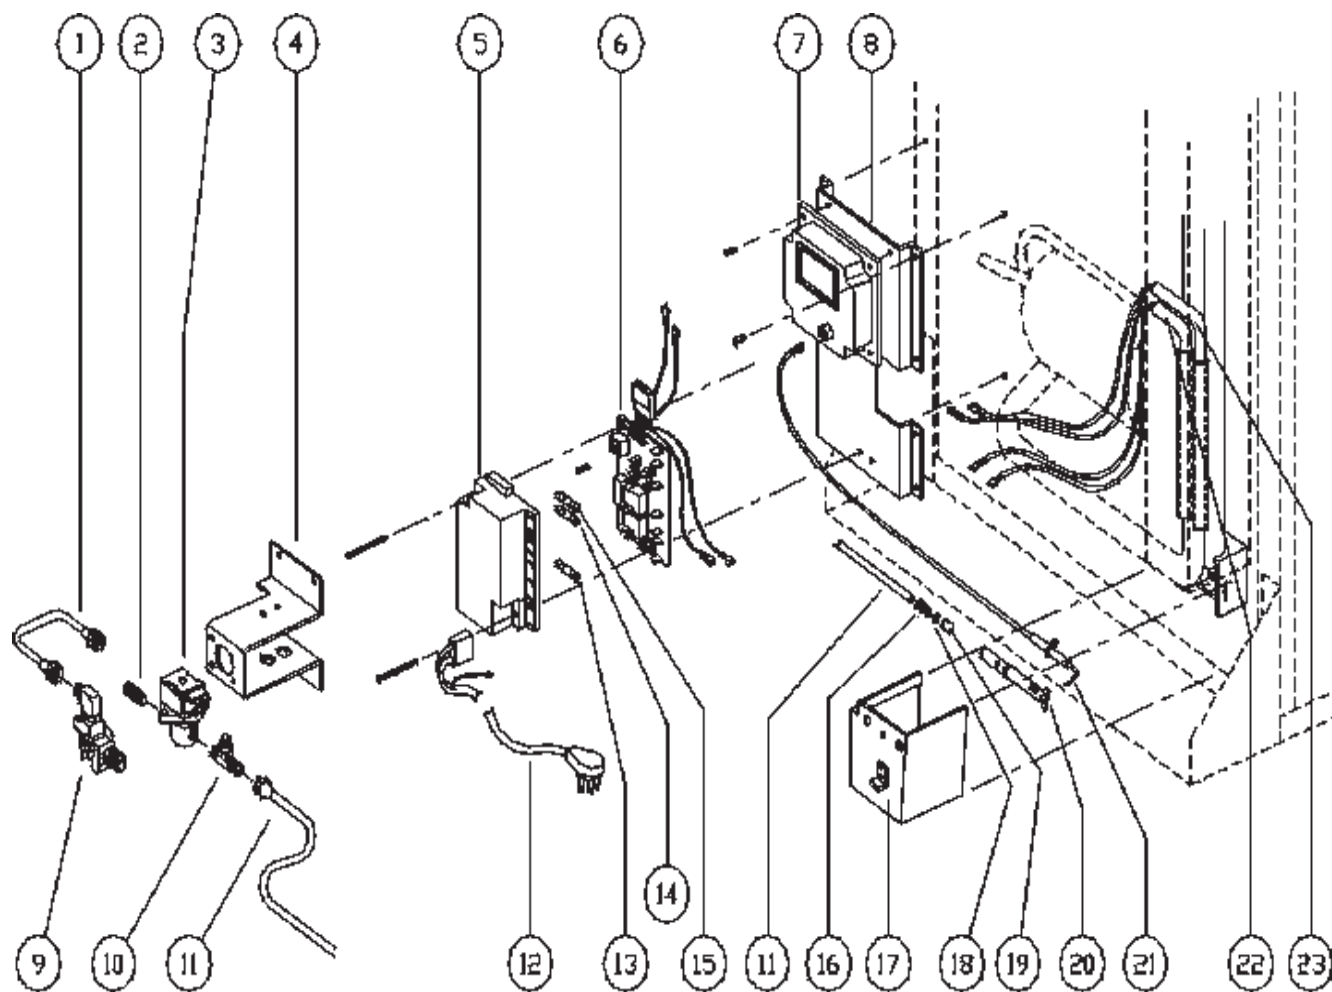

CONTROL ASSEMBLY - 6000 SERIES