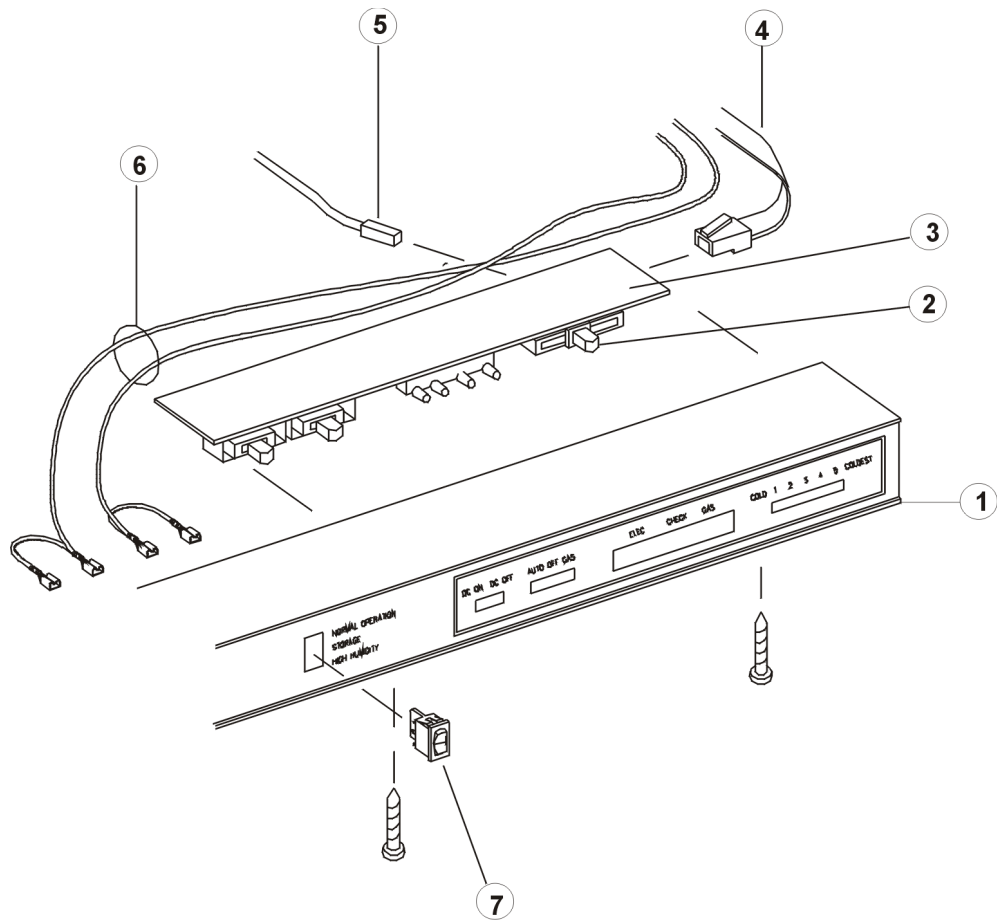

EYEBROW ASSEMBLY - 6000 SERIES

NO.	PART #	DESCRIPTION	605	606	608	616	618
	61660937	EYEBROW ASSY-EG2	EG2				
	61724138	EYEBROW ASSY-EG2		EG2	EG2	EG2	EG2
	61661037	EYEBROW ASSY-EG3	EG3				
	61724038	EYEBROW ASSY-EG3		EG3	EG3	EG3	EG3
1	61669822	EYEBROW SHELL-EG2	EG2				
	61726622	EYEBROW SHELL-EG2		EG2	EG2	EG2	EG2
	61669922	EYEBROW SHELL-EG3	EG3				
	61726722	EYEBROW SHELL-EG3		EG3	EG3	EG3	EG3
2	61587422	THERMOSTAT BUTTON	X	X	X	X	X
3	61647322	PC BOARD-EG2/AT EYEBROW ASSY	EG2	EG2	EG2	EG2	EG2
	61647522	PC BOARD-EG3/AT EYEBROW ASSY	EG3	EG3	EG3	EG3	EG3
4	61571522	CABLE-GRAY/ 80"/PC BOARD TO POWER SUPPLY BOARD	X	X	X	X	X
5	61693822	THERMISTER-66"	X	X	X	X	X
6	61718722	HUMIDITY SWITCH HARNESS ASSY		X	X	X	X
7	61525922	ROCKER SWITCH-BLACK/3 POSITION		X	X	X	X
		PART IS NO LONGER AVAILABLE					