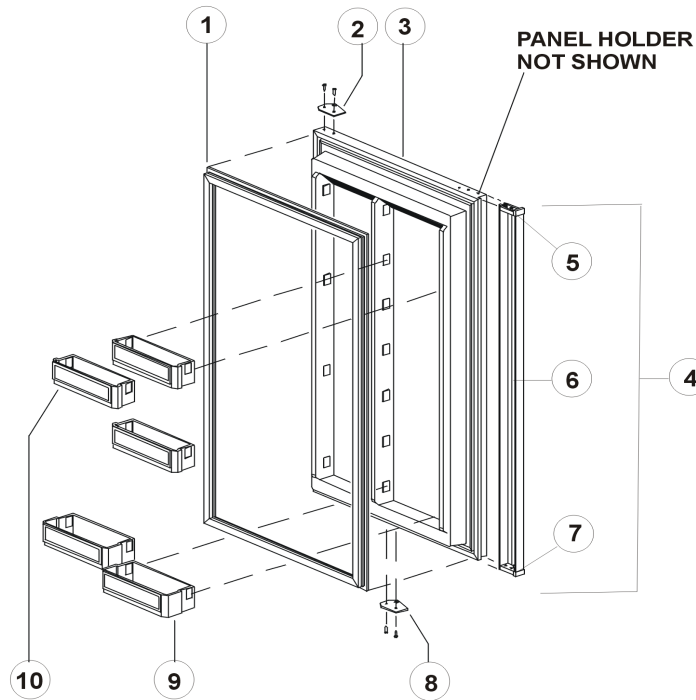

LOWER DOOR (FRESH FOOD) - 6000 SERIES

NO.	PART #	DESCRIPTION	605	606	608	616	618
1	61568030	DOOR GASKET-LOWER/GRAY	X		X		X
	61567930	DOOR GASKET-LOWER/GRAY		X		X	
2	61631330	HINGE PLATE-BLACK/RH TOP/LH BOTTOM/PLASTIC	X	X	X	X	X
3	61581738-B	DOOR LINER ASSY-LOWER/BLACK/WHITE	X		X		X
	61581938-B	DOOR LINER ASSY-LOWER/BLACK/WHITE LINER (USE 61690038)		X		X	
	61690038	DOOR LINER ASSY-LOWER		X		X	
NS	61593130	PANEL HOLDER-BLACK/LOWER DOOR (NOT SHOWN)	X		X		X
NS	61593030	PANEL HOLDER-BLACK/LOWER DOOR (NOT SHOWN)		X		X	
4	61648838	DOOR HANDLE ASSY-LOWER/BLACK	X		X		X
	61649938	DOOR HANDLE ASSY-LOWER/BLACK (USE 61648838)	X		X		
	61648938	DOOR HANDLE ASSY-LOWER/BLACK (USE 61743738)		X		X	
	61743738	DOOR HANDLE ASSY-LOWER		X		X	
	61666622	DOOR HANDLE WITH DECAL-LOWER (USE 61648422)	X		X		
	61648422	DOOR HANDLE WITH DECAL-LOWER	X		X		
5	61593830	END CAP-BLACK/STOP CATCH	X	X	X	X	X
6	61648422	DOOR HANDLE-LOWER	X		X		X
	61648322	DOOR HANDLE-LOWER (USE 61743722)		X		X	
	61743722	DOOR HANDLE-LOWER		X		X	
7	61593730	END CAP-BLACK/SPRING CATCH	X	X	X	X	X
NS	61558822	SPRING-DOOR HANDLE (NOT SHOWN)	X	X	X	X	X
8	61631430	HINGE PLATE-BLACK/LH TOP/RH BOTTOM/PLASTIC	X	X	X	X	X
9	61579425	BIN-MILK/WHITE	X	X	X	X	X
10	61564025	BIN-DOOR SHELF/WHITE	X	X	X	X	X
		PART IS NO LONGER AVAILABLE					