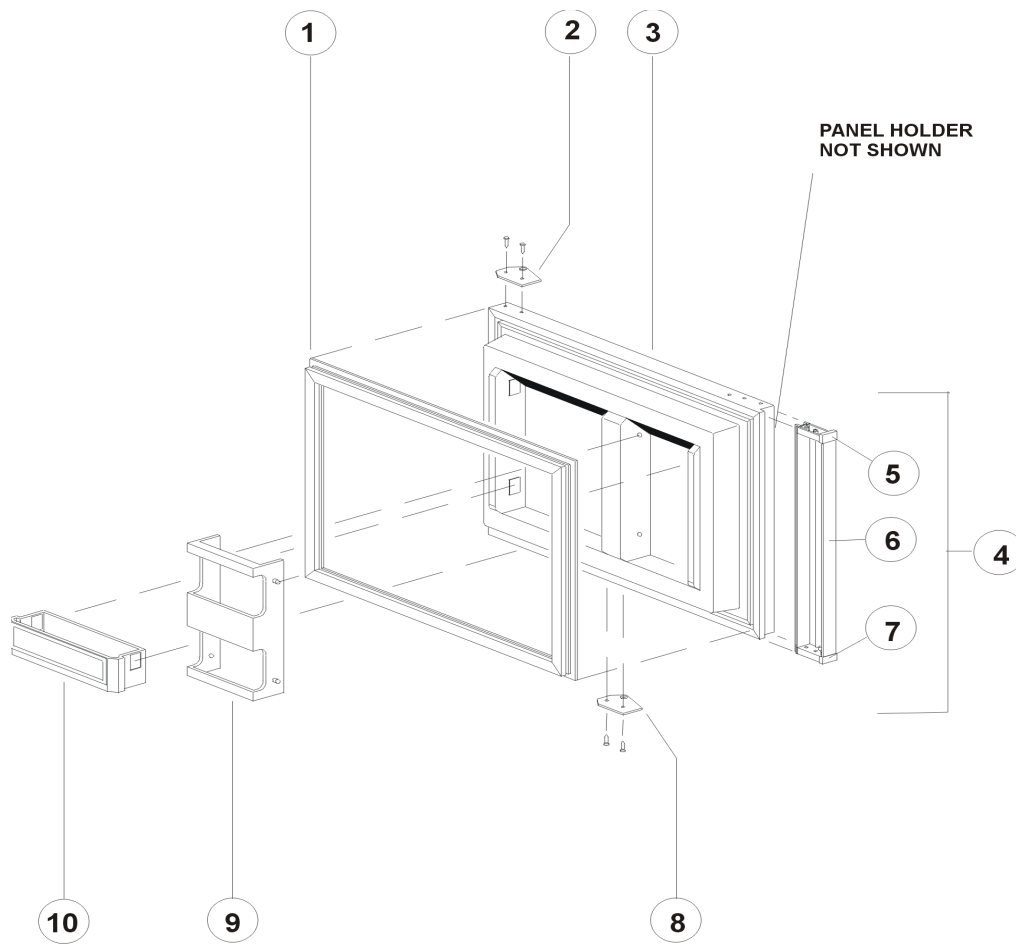

UPPER DOOR - 606, 608, 616, 618, D6162, D6182 SERIES

NO.	PART #	DESCRIPTION	606	608	616	618
1	61567830	DOOR GASKET-UPPER/GRAY	X	X	X	X
2	61631330	HINGE PLATE-BLACK/RH TOP/LH BOTTOM/PLASTIC	X	X	X	X
3	61581838-B	DOOR LINER ASSY-FOAMED/UPPER/BLACK/WHITE (USE 61689938)	X	X	X	X
	61581838-B	DOOR LINER ASSY-FOAMED/UPPER	X	X	X	X
NS	61592930	PANEL HOLDER-BLACK/UPPER DOOR (NOT SHOWN)	X	X	X	X
4	61649038	DOOR HANDLE ASSY-UPPER/BLACK	X	X	X	X
5	61593830	END CAP-BLACK/STOP CATCH	X	X	X	X
6	61648222	DOOR HANDLE-UPPER	X	X	X	X
7	61593730	END CAP-BLACK/SPRING CATCH	X	X	X	X
NS	61558822	SPRING-DOOR HANDLE (NOT SHOWN)	X	X	X	X
8	61631430	HINGE PLATE-BLACK/LH TOP/RH BOTTOM/PLASTIC	X	X	X	X
9	61580525	JUICE RACK-WHITE	X	X	X	X
10	61564025	BIN-DOOR SHELF/WHITE	X	X	X	X
		PART IS NO LONGER AVAILABLE