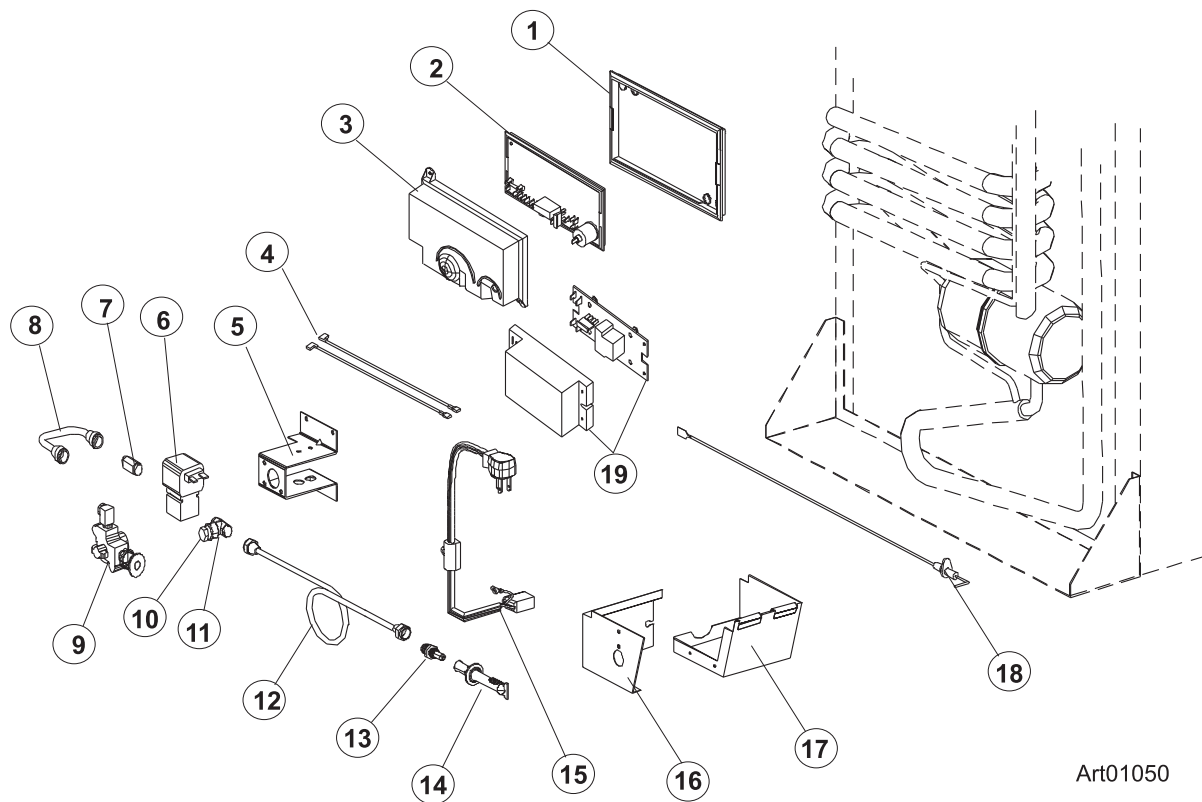

CONTROLS - REAR VIEW - 900 SERIES

Art01050

NO.	PART #	DESCRIPTION	96	96IM	98	98IM
1	618186	BASE-POWER BOARD	X	X	X	X
2	618198	POWER BOARD-EG2 (USE 625386)	EG2	EG2	EG2	EG2
	618224	POWER BOARD-EG3 (USE 625387)	EG3	EG3	EG3	EG3
3	618185	COVER-POWER SUPPLY	X	X	X	X
4	618287	WIRE-WHITE/6"/GAS VALVE (USE 621448)	X	X	X	X
5	61694022	BRACKET-MOUNTING/GAS VALVE	X	X	X	X
6	61551822	GAS VALVE-ASCO (USE 621444)	X	X	X	X
	621444	KIT-GAS VALVE/BURNER TUBE ASSY	X	X	X	X
7	61546822	CONNECTOR-MALE (NOT SHOWN)	X	X	X	X
8	61694622	UNION TUBE (NOT SHOWN)	X	X	X	X
9	61694922	MANUAL SHUT OFF VALVE ASSY-KINCO BALON (USE 621444)	X	X	X	X
10	61445322	PLUG-1/8"/FOR PRESSURE TAP	X	X	X	X
11	61594422	PRESSURE TAP	X	X	X	X
12	618252	BURNER TUBE	X	X	X	X
13	618283	ORIFICE-JEWEL/ED/.015" (USE 621957)	X	X		
	618284	ORIFICE-JEWEL/ED/.0155" (USE 621957)			X	X
14	61705222	BURNER ASSY-5 SLOT (USE 621957)	X	X	X	X
15	61554422	CORD-AC POWER/BLACK	X		X	
	618406	CORD-AC POWER/IM		IM		IM
16	61712637	COVER ASSY-BURNER BOX	X	X	X	X
17	61695322	BASE-BURNER BOX	X	X	X	X
18	61692222	ELECTRODE-SPARK/SENSE/SINGLE ELECTRODE/0.25"	X	X	X	X
19	618516	DAUGHTER BOARD-EG3 (NOT SHOWN)(USE 625387)	EG3	EG3	EG3	EG3
NS	618606	WIRE-EG3/12 VOLT (NOT SHOWN)	EG3	EG3	EG3	EG3
NS	618602	WIRE-EG3/GROUND (NOT SHOWN)	EG3	EG3	EG3	EG3
NS	618605	WIRE-EG3/SENSE (NOT SHOWN)	EG3	EG3	EG3	EG3

PART IS NO LONGER AVAILABLE