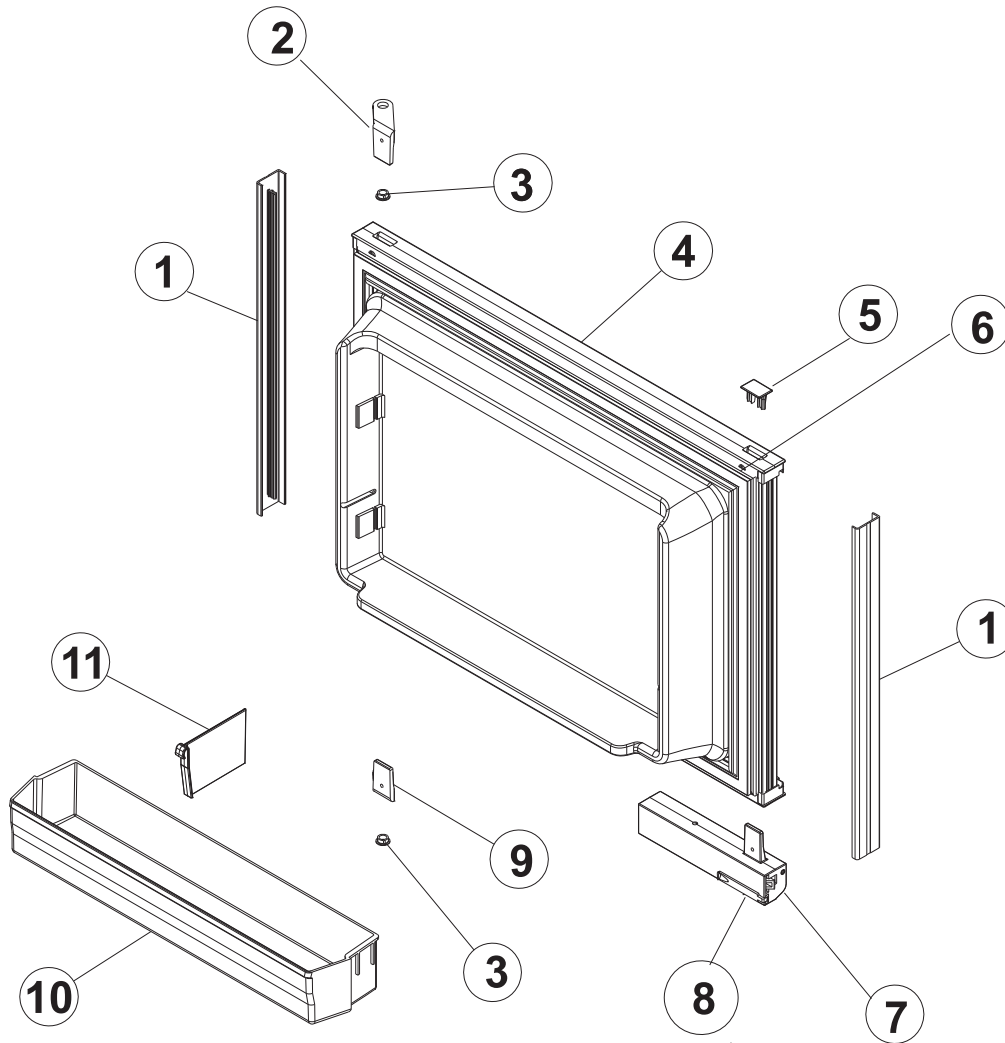

DOOR - UPPER (FREEZER) - 900 SERIES

ART01183

NO.	PART #	DESCRIPTION	96	96IM	98	98IM
1	618128	PANEL RETAINER-UPPER DOOR	X	X	X	X
2	618511	HINGE-DOOR SIDE/TOP RH/BTM LH/BLACK	X	X	X	X
3	618144	HINGE BUSHING-DOOR HINGE/BLACK	X	X	X	X
4	618205	DOOR LINER ASSY-UPPER/GRAY DOOR GASKET	X	X	X	X
	620076	DOOR LINER ASSY-UPPER/WHITE DOOR GASKET (USE 619627)	X	X	X	X
5	618160	CAP-HINGE PLUG/BLACK	X	X	X	X
6	619569	BOLT-CAP SHOULDER/TORX HEAD	X	X	X	X
7	618235	DOOR HANDLE ASSY-UPPER DOOR/RH SWING/BLACK (USE 619574)	X	X	X	X
8	618119	STORAGE LATCH-DOOR/BLACK (USE 619648)	X	X	X	X
9	618510	HINGE-DOOR SIDE/TOP LH/BTM RH/BLACK	X	X	X	X
10	619006	BIN-DOOR SHELF/SMALL/CLEAR	X	X	X	X
11	619008	DIVIDER-DOOR BIN/CLEAR	X	X	X	X