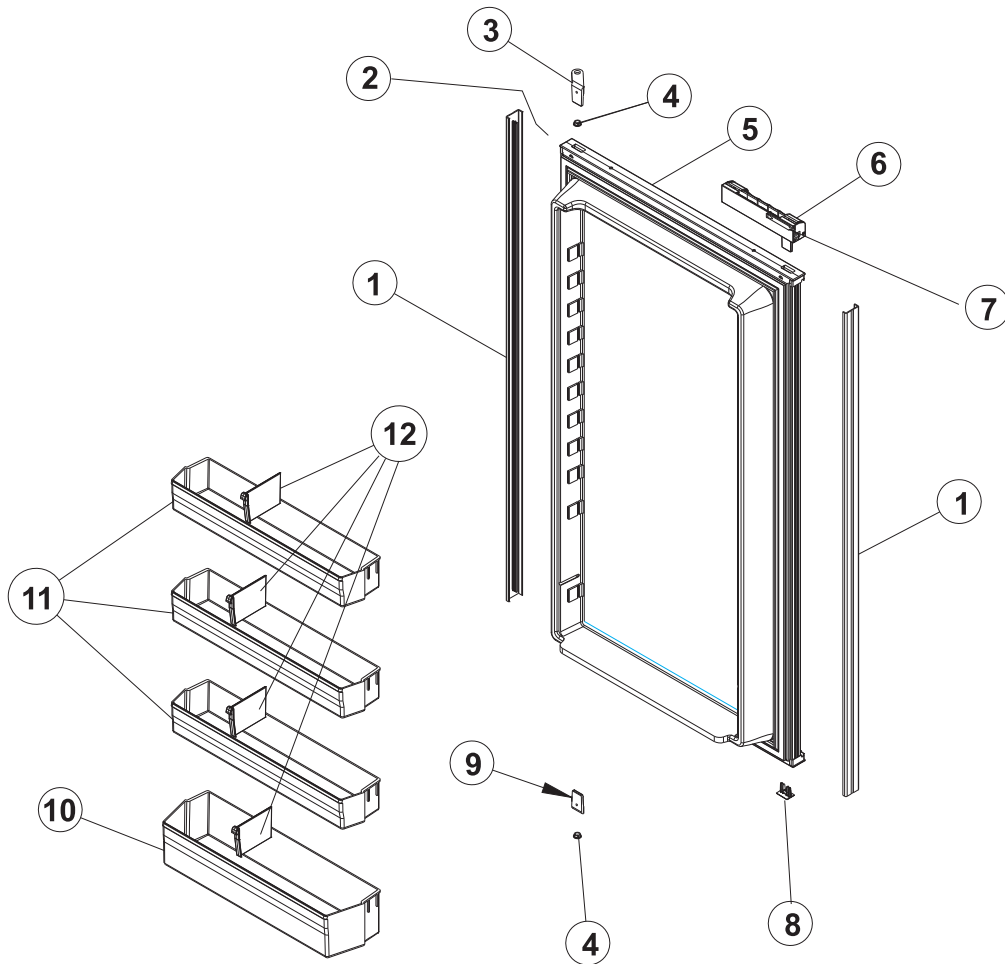

DOOR - LOWER (FRESH FOOD) - 900 SERIES

ART01184

NO.	PART #	DESCRIPTION	96	96IM	98	98IM
1	618132	PANEL RETAINER-LOWER DOOR	X	X		
	618129	PANEL RETAINER-LOWER DOOR			X	X
2	619569	BOLT-CAP SHOULDER/TORX HEAD	X	X	X	X
3	618511	HINGE-DOOR SIDE/TOP RH/BTM LH/BLACK	X	X	X	X
4	618144	HINGE BUSHING-DOOR HINGE/BLACK	X	X	X	X
5	618210	DOOR LINER ASSY-LOWER/6 FT/GRAY DOOR GASKET	X	X		
	620077	DOOR LINER ASSY-LOWER/6 FT/WHITE DR GASKET (USE 619629)	X	X		
	618270	DOOR LINER ASSY-LOWER/8 FT/GRAY DOOR GASKET (USE 630255)			X	X
	620081	DOOR LINER ASSY-LOWER/8 FT/WHITE DR GASKET (USE 619631)			X	X
6	618230	DOOR HANDLE ASSY-LOWER DOOR/RH SWING/BLACK (USE 619573)	X	X	X	X
7	618119	STORAGE LATCH-DOOR/BLACK (USE 619648)	X	X	X	X
8	618160	CAP-HINGE PLUG/BLACK	X	X	X	X
9	618510	HINGE-DOOR SIDE/TOP LH/BTM RH/BLACK	X	X	X	X
10	619005	BIN-DOOR SHELF/LARGE/CLEAR	X	X	X	X
11	619006	BIN-DOOR SHELF/SMALL/CLEAR	X	X	X	X
12	619008	DIVIDER-DOOR BIN/CLEAR	X	X	X	X