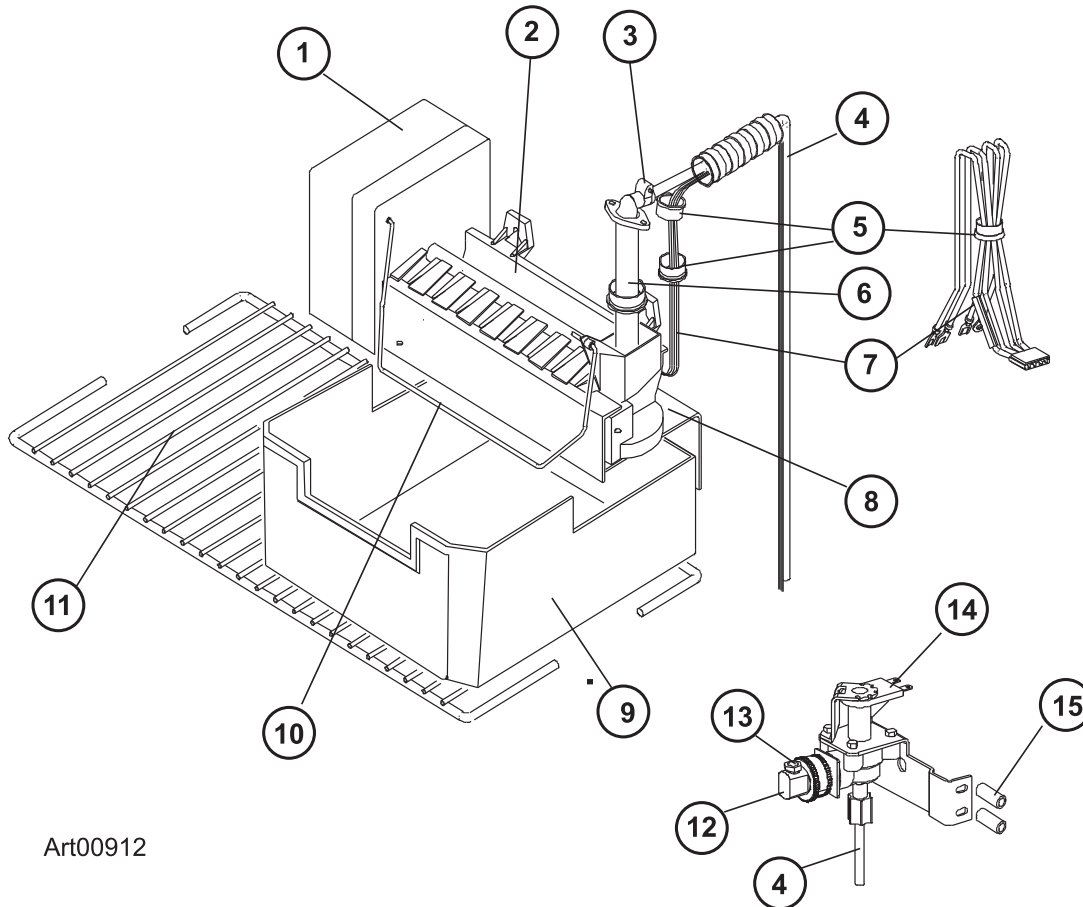

ICE MAKER PARTS - 900 SERIES

Art00912

NO.	PART #	DESCRIPTION	96IM	98IM
1	61656822	COVER-FRONT/ICE MAKER	IM	IM
2	633324	KIT-ICE MAKER	IM	IM
3	61690822	CLAMP-TUBING/IM	IM	IM
4	617869	TUBE-WATER FEED/IM/68" (USE 621429)	IM	IM
5	61346822	SNAP BUSHING	IM	IM
6	620038	FITTING-WATER TUBE/IM/4.63" (USE 620659)	IM	IM
7	618407	WIRING HARNESS-IM	IM	IM
8	617831	BRACKET-MOUNTING/ICE MAKER/RELOCATED	IM	IM
9	619007	BIN-ICE/CRISPER/CLEAR	IM	IM
10	61656922	SHUT OFF ARM/IM	IM	IM
11	618172	SHELF-WIRE/FREEZER (USE 632445)	IM	IM
12	61679622	GARDEN HOSE ADAPTER-STRAIGHT/IM	IM	IM
13	61678722	NUT-COMPRESSION/WATER VALVE FITTING/IM (USE 622991)	IM	IM
14	633325	KIT-WATER VALVE/SINGLE PORT	IM	IM
15	618169	SPACER-WATER VALVE/NYLON	IM	IM