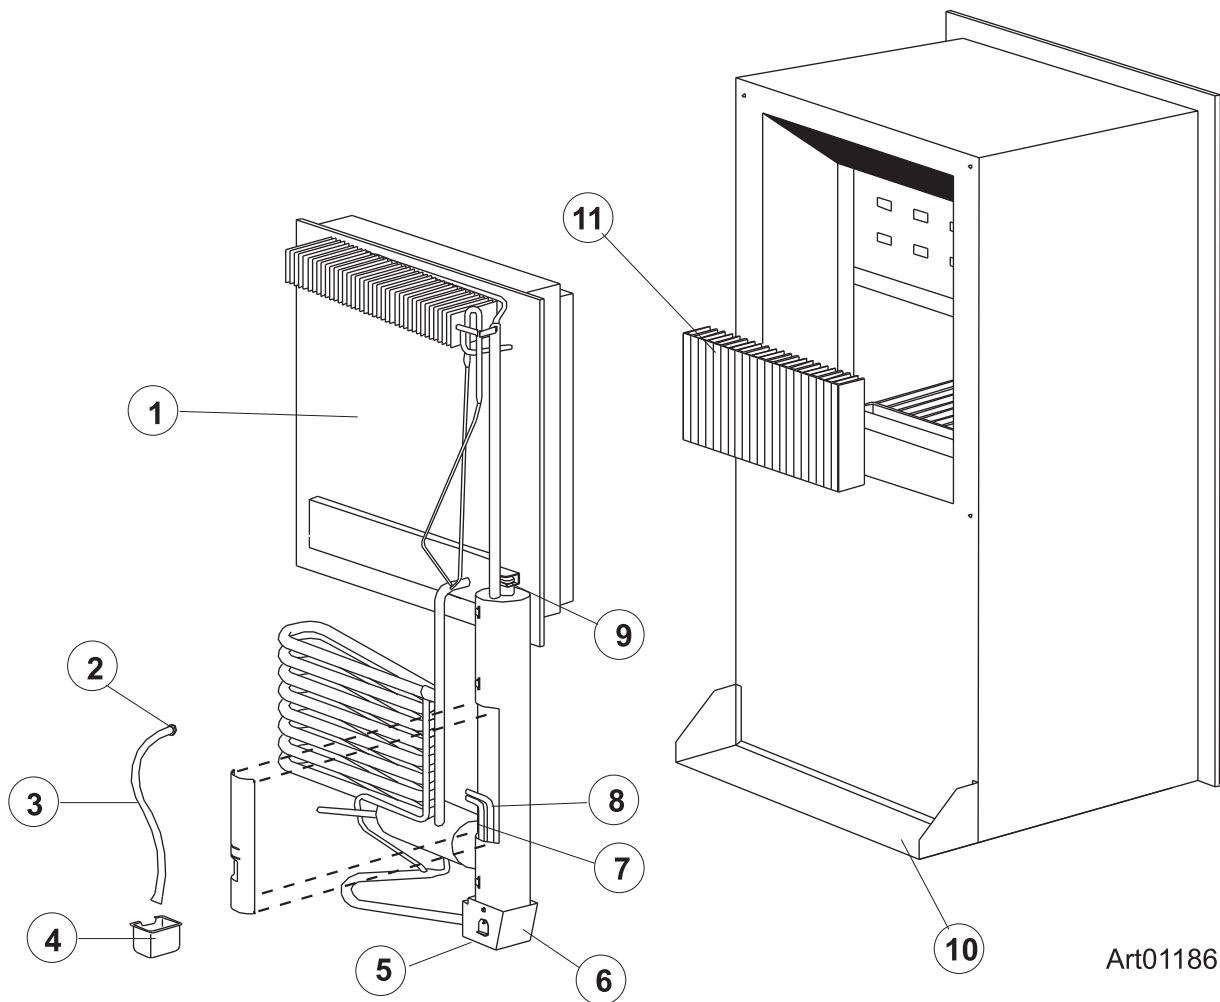

CABINET ASSEMBLY - REAR VIEW - COOLING UNIT AREA - 900 SERIES

Art01186

NO.	PART #	DESCRIPTION	96	96IM	98	98IM
1	632307	NSC SYSTEM PACK-COOLING UNIT (BACKER HEATER)	X	X		
	632314	NSC SYSTEM PACK-COOLING UNIT (BACKER HEATER)			X	X
NS	618111	BAFFLE DIFFUSER/WIRE ASSY-COOLING UNIT (NOT SHOWN)	X	X	X	X
2	61505122	HOSE CLAMP	X	X	X	X
3	618217	DRAIN HOSE-26" (USE 622390)	X	X		
	618242	DRAIN HOSE-32" (USE 622391)			X	X
4	61710922	DRIP CUP-REAR/METAL (USE 622546)	X	X	X	X
5	61712637	COVER ASSY-BURNER BOX	X	X	X	X
6	61695322	BASE-BURNER BOX	X	X	X	X
7	621702	HEATER-AC/96 SERIES (COOLING UNIT SERIAL# 11231023 & BELOW)	X	X		
		HEATER-AC/98 SERIES (COOLING UNIT SERIAL# 11232007 & BELOW)			X	X
	630811	HEATER-AC/BACKER/96 SERIES (COOLING UNIT SERIAL# 11231024 & ABOVE)	X	X		
		HEATER-AC/BACKER/98 SERIES (COOLING UNIT SERIAL# 11232008 & ABOVE)			X	X
8	626832	HEATER-DC/96 SERIES (COOLING UNIT SERIAL# 11231023 & BELOW)	EG3	EG3		
		HEATER-DC/98 SERIES (COOLING UNIT SERIAL# 11232007 & BELOW)			EG3	EG3
	630812	HEATER-DC/BACKER/96 SERIES (COOLING UNIT SERIAL# 11231024 & ABOVE)	EG3	EG3		
		HEATER-DC/BACKER/98 SERIES (COOLING UNIT SERIAL# 11232008 & ABOVE)			EG3	EG3
9	61695022	CAP-HEAT DEFLECTOR	X	X	X	X
10	61586722	BRACE-CABINET/BACK	X	X	X	X
11	61686823	FINS	X	X	X	X