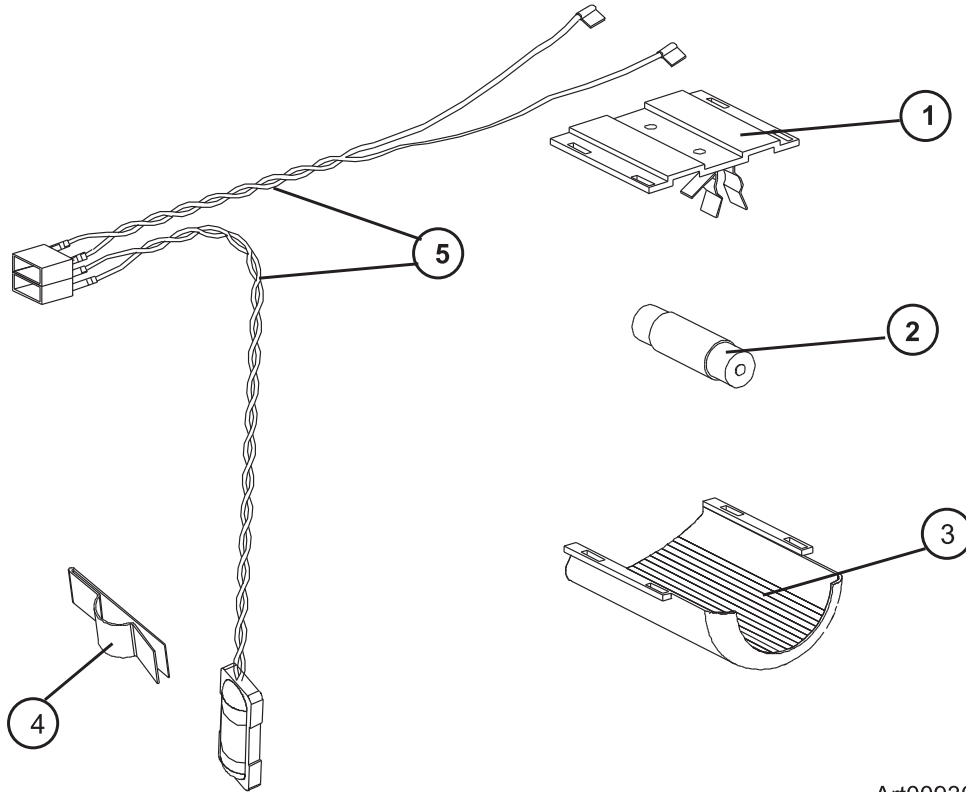

CONTROLS - REAR VIEW - 900 SERIES

Art01050

NO.	PART #	DESCRIPTION	96	96IM	98	98IM
1	618186	BASE-POWER BOARD	X	X	X	X
2	618198	POWER BOARD-EG2 (USE 625386)	EG2	EG2	EG2	EG2
	618224	POWER BOARD-EG3 (USE 625387)	EG3	EG3	EG3	EG3
3	618185	COVER-POWER SUPPLY	X	X	X	X
4	618287	WIRE-WHITE/6"/GAS VALVE (USE 621448)	X	X	X	X
5	61694022	BRACKET-MOUNTING/GAS VALVE	X	X	X	X
6	61551822	GAS VALVE-ASCO (USE 621444)	X	X	X	X
	621444	KIT-GAS VALVE/BURNER TUBE ASSY	X	X	X	X
7	61546822	CONNECTOR-MALE (NOT SHOWN)	X	X	X	X
8	61694622	UNION TUBE (NOT SHOWN)	X	X	X	X
9	61694922	MANUAL SHUT OFF VALVE ASSY-KINCO BALON (USE 621444)	X	X	X	X
10	61445322	PLUG-1/8"/FOR PRESSURE TAP	X	X	X	X
11	61594422	PRESSURE TAP	X	X	X	X
12	618252	BURNER TUBE	X	X	X	X
13	618283	ORIFICE-JEWEL/ED/.015" (USE 621957)	X	X		
	618284	ORIFICE-JEWEL/ED/.0155" (USE 621957)			X	X
14	61705222	BURNER ASSY-5 SLOT (USE 621957)	X	X	X	X
15	61554422	CORD-AC POWER/BLACK	X		X	
	618406	CORD-AC POWER/IM		IM		IM
16	61712637	COVER ASSY-BURNER BOX	X	X	X	X
17	61695322	BASE-BURNER BOX	X	X	X	X
18	61692222	ELECTRODE-SPARK/SENSE/SINGLE ELECTRODE/0.25"	X	X	X	X
19	618516	DAUGHTER BOARD-EG3 (NOT SHOWN)(USE 625387)	EG3	EG3	EG3	EG3
NS	618606	WIRE-EG3/12 VOLT (NOT SHOWN)	EG3	EG3	EG3	EG3
NS	618602	WIRE-EG3/GROUND (NOT SHOWN)	EG3	EG3	EG3	EG3
NS	618605	WIRE-EG3/SENSE (NOT SHOWN)	EG3	EG3	EG3	EG3

PART IS NO LONGER AVAILABLE

INTERIOR LIGHT & THERMISTER ASSEMBLY - 900 SERIES

Art00930A

NO.	PART #	DESCRIPTION	96	96IM	98	98IM
1	61629722	LAMP BRACKET ASSY	X	X	X	X
2	632545	LAMP-DC LIGHT BULB	X	X	X	X
3	618190	COVER-LAMP BRACKET (USE 621827)	X	X	X	X
4	633734	CLIP-THERMISTER MOUNTING/FIN	X	X	X	X
5	618548	LAMP THERMISTER WIRE ASSY	X	X	X	X