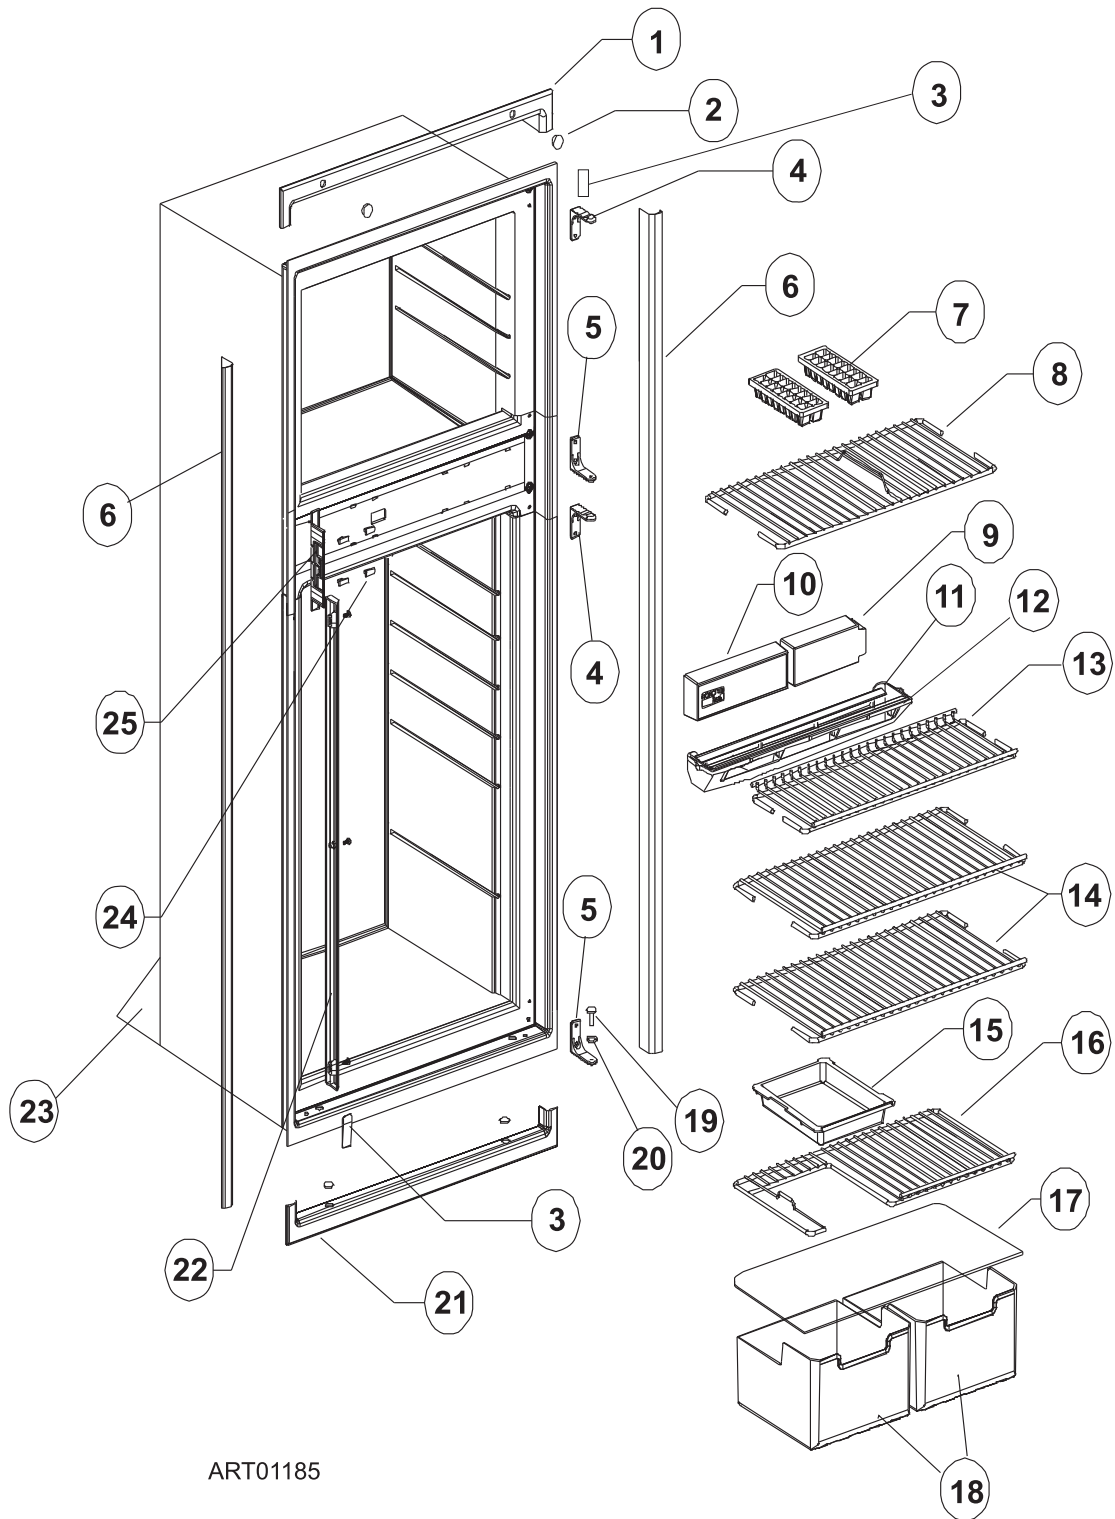

CABINET ASSEMBLY - FRONT VIEW - 900 SERIES

ART01185

CABINET ASSEMBLY - FRONT VIEW - 900 SERIES

NO.	PART #	DESCRIPTION	96	96IM	98	98IM
1	618124	TRIM PIECE-CABINET/TOP/WITHOUT BRASS INSERTS	X	X	X	X
	619687	TRIM PIECE ASSY-TOP/WITH INSERTS/BLACK (USE 622319)	X	X	X	X
2	618170	HOLE PLUG-FOR TOP TRIM PIECE/BLACK	X	X	X	X
3	618171	COVER-HINGE HOLE/WHITE/2 POINT	X	X	X	X
	619301	COVER-HINGE HOLE/WHITE/3 POINT	X	X	X	X
4	618988	HINGE-CABINET SIDE/FREEZER/SLOTTED/PAINTED	X	X	X	X
	619336	HINGE-CABINET/3 POINT/TOP LH/BTM RH/BLACK	X	X	X	X
5	618988	HINGE-CABINET SIDE/FREEZER/SLOTTED/PAINTED	X	X	X	X
	619335	HINGE-CABINET/3 POINT/TOP RH/BTM LH/BLACK	X	X	X	X
6	618133	TRIM PIECE-CABINET/SIDE/6' (USE 622295)	X	X		
	618134	TRIM PIECE-CABINET/SIDE/8' (USE 622296)			X	X
7	61630422	ICE CUBE TRAY-PLASTIC	X		X	
8	618172	SHELF-WIRE/FREEZER (USE 620249)	X	X	X	X
9	618112	FRONT BOX	X	X	X	X
10	618245	CONTROL ASSY-OPTICAL/900 SERIES (USE 625386 FOR EG2/ 625387 FOR EG3)	X	X	X	X
11	618176	LOUVER-DRIP TRAY/WHITE (USE 623250)	X	X	X	X
12	618137	DRIP TRAY-INSIDE (USE 623250)	X	X	X	X
13	618239	SHELF-WIRE/SHORT (USE 620269)	X	X	X	X
14	618114	SHELF-WIRE/FULL (USE 620270)	X	X	X	X
15	617756	TRAY-SHELF/WHITE/CUT OUT	X	X	X	X
16	618177	SHELF-WIRE/CUT OUT (USE 620268)	X	X	X	X
17	618158	CRISPER COVER-GLASS SHELF	X	X	X	X
18	619007	BIN-ICE/CRISPER/CLEAR	X	X	X	X
19	618145	HINGE PIN-DOOR	X	X	X	X
20	618144	HINGE BUSHING-DOOR HINGE/BLACK	X	X	X	X
21	618136	TRIM PIECE-CABINET/BOTTOM (USE 622323)	X	X	X	X
22	618181	RETAINER-SHELF	X	X	X	X
23	61586722	BRACE-CABINET/BACK	X	X	X	X
24	618184	PLUG-FACADE/BLACK	X	X	X	X
	619381	HOLE PLUG-DIVIDER/BLACK	X	X	X	X
25	618167	STRIKE PLATE-BLACK	X	X	X	X