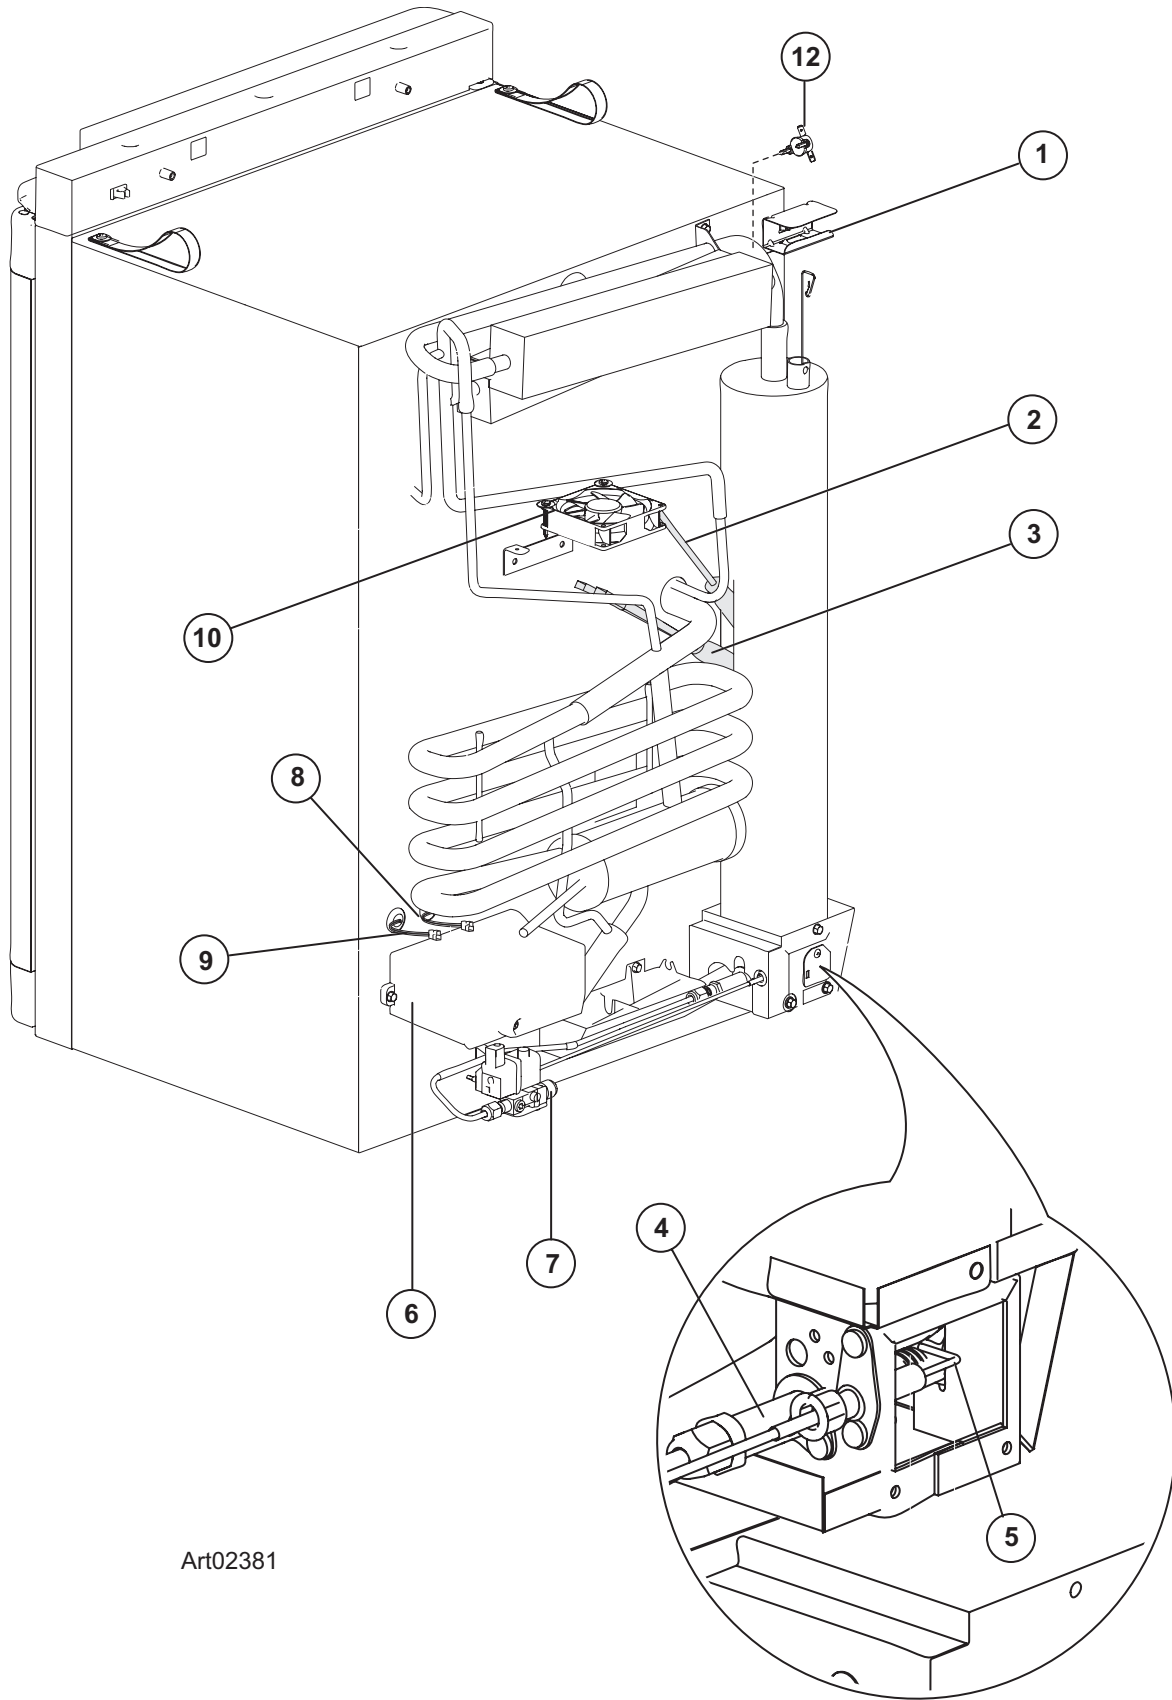

CABINET AREA (FRONT VIEW) - N3104

NO.	PART #	DESCRIPTION	N3104
1	62698527 SPARE PART KIT (BELOW SN EV114)	LATCH-BLACK	X
2		STORAGE STRAP	X
3		STRIKE PLATE-BLACK	X
1	691739 SPARE PART KIT (SN EV114 AND ABOVE)	LATCH-BLACK	X
2		STORAGE STRAP	X
3		STRIKE PLATE-BLACK	X
5	690852	FREEZER DOOR	X
	636864	KIT SERVICE FREEZER DOOR REPLACEMENT	X
8	62362208	CAP (CONTAINS 2 CAPS)	X
10	61630422	ICE CUBE TRAY	X
11	62447908	CAP- FREEZER BOLT (CONTAINS 12 CAPS)	X
12	623059	FIN CLIP	X
13	623077	THERMISTOR	X
14	69086708	SHELF C	X
15	62362608	SHELF CLIP-SMALL	X
17	69086808	SHELF F	X
18	62362508	SHELF CLIP-LARGE	X
19	62698012	VEGETABLE BIN	X
20	62400127	LATCH BOTTOM	X
21	69082412	DOOR BIN-CURVED DEEP	X
22	62698912	BOTTLE RETAINER	X
23	69082312	DOOR BIN-CURVED SHALLOW	X
24	690152107R	DOOR ASSEMBLY	X
NS	69021727	KIT -TO CHANGE REFR DOOR SWING FROM LEFT HINGE TO RIGHT HINGE	X
NS	69021827	KIT -TO CHANGE REFR DOOR SWING FROM RIGHT HINGE TO LEFT HINGE	X
NS	635010	KIT- HINGE LH	X
NS	635011	KIT- HINGE RH	X

NS - NOT SHOWN

NO LONGER AVAILABLE

CABINET AREA (REAR VIEW) - N3104

Art02381