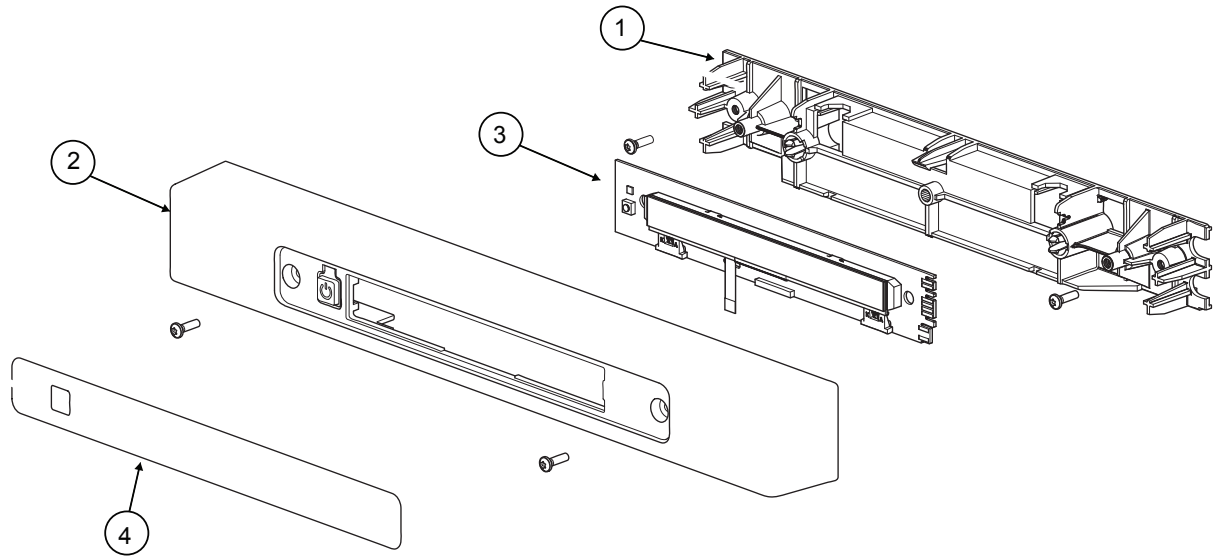

NORCOLD

PARTS LIST

N3104
N3150
N3141

PART NO. 635992
NORCOLD 12/7/2020

CONTROL PANEL - N3104 / N3150 MODELS

Art02379

NO.	PART #	DESCRIPTION	N3104	N3150
1	690869	DISPLAY BOARD MOUNTING BRACKET	X	X
2	690872	DISPLAY BOARD (SN E001N-E366N,E001P-E365P, E001R-E365R, E001S-E058S) (USE 691449)	X	
	691449	KIT DISPLAY BOARD/POWER BOARD (SN E001N-E366N,E001P-E365P, E001R-E365R, E001S-E058S)	X	X
	691451	KIT-LCD DISPLAY BOARD (SN E059S AND ABOVE) (USE 638233)	X	
	638233	KIT-SERVICE LCD DISPLAY BOARD (SN E059S AND ABOVE)	X	
	690872	DISPLAY BOARD (SN E001N-E366N, E001P-E365P, E001R-E365R, E001S-E054S)		X
	691451	KIT- LCD DISPLAY BOARD (SN E055S AND ABOVE) (USE 638233)		X
	638233	KIT-SERVICE LCD DISPLAY BOARD (SN E055S AND ABOVE)		X
3	69087027	HOUSING-CURVED LEFT (FOR LH HINGE) (SHOWN) (USE 636881)	X	X
	636881	KIT-SERVICE CURVED HOUSING LH	X	X
	69087127	HOUSING-CURVED RIGHT (FOR RH HINGE) (NOT SHOWN) (USE 638234)	X	X
	638234	KIT-SERVICE CURVED HOUSING RH	X	X
4	690873	CONTROL OVERLAY (SN E001N-E366N, E001P-E365P, E001R-E365R, E001S-E058S) (USE 692241)	X	
	692241	LCD CONTROL OVERLAY	X	
	691452	KIT- CONTROL OVERLAY (SN E059S AND ABOVE)	X	
	690873	CONTROL OVERLAY (SN E001N-E366N,E001P-E365P, E001R-E365R, E001S-E054S)		X
	691452	KIT-CONTROL OVERLAY (SN E055S AND ABOVE)		X

NOTE: ITEM #4 IS INCLUDED IN ALL KITS REFERENCED BOVE.

NO LONGER AVAILABLE

CONTROL PANEL - N3141 MODEL

ART 02619

NO.	PART #	DESCRIPTION	N3141
1	691102	TECHNICAL PANEL FLAT (USE 639217)	X
	639217	KIT SERVICE CONTROL HOUSING REPLACEMENT	X
2	691104	HOUSING FLAT	X
3	691108	KIT- PCB LCD DM (USE 639219)	X
	639219	KIT SERVICE LCD DISPLAY REPLACEMENT (USE 691449)	X
	691449	KIT DISPLAY BOARD/POWER BOARD	X
4	691110	STICKER LCD (USE 691452)	X
	691452	KIT CONTROL OVERLAY	X
		NO LONGER AVAILABLE	