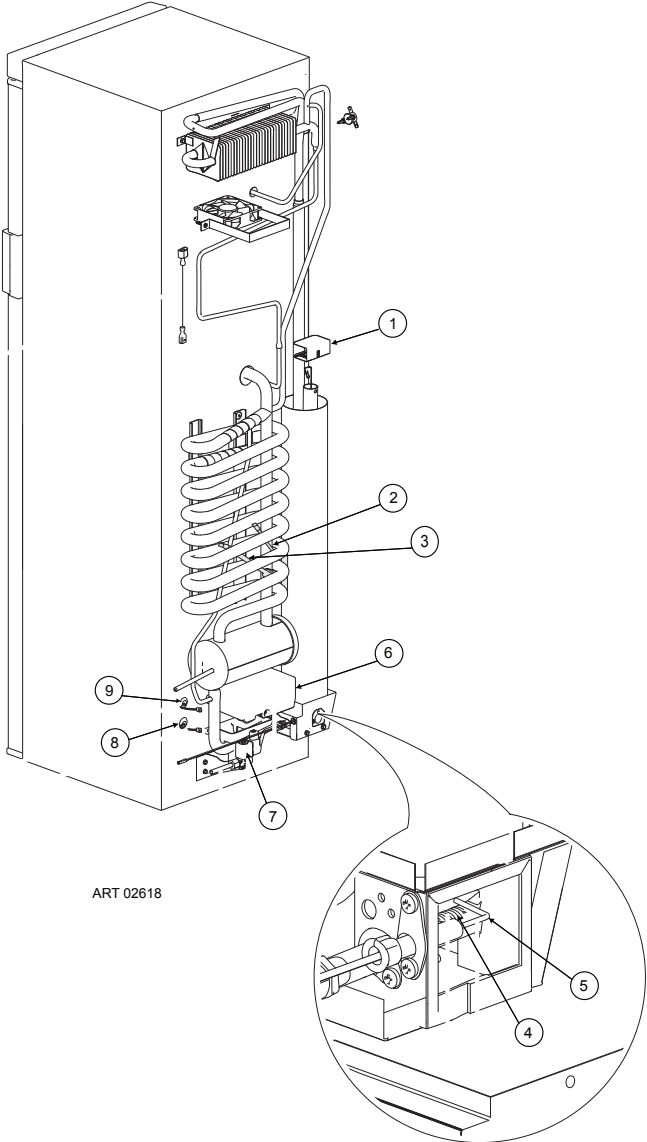

NS- NOT SHOWN

 NO LONGER AVAILABLE

CABINET AREA (FRONT VIEW) - N3141

CABINET AREA (FRONT VIEW) - N3141

NO.	PART #	DESCRIPTION	N3141
1	691456	KIT- HINGE LH/RH	X
2	62447908	CAP FREEZER BOLT	X
3	61630422	ICE CUBE TRAY	X
4	691112	FREEZER DOOR ASSEMBLY (USE 639186)	X
	639186	KIT-SERVICE FREEZER DOOR REPLACEMENT	X
5	691113	KIT- DOOR HANDLE	X
6	691114	SHELF FOOD RETAINER	X
7	691115	SHELF (USE 691730)	X
	691730	SHELF	X
8	62362608	SHELF CLIP- SMALL	X
9	62362508	SHLEF CLIP- LARGE	X
10	691116	SHELF (USE 691731)	X
	691731	SHELF	X
11	62362208	CAP	X
12	623059	FIN CLIP	X
13	623077	THERMISTOR	X
14	691118	GUIDING COVER	X
15	691119	SLIDE OUT BOX	X
16	691117	SHELF (USE 691732)	X
	691732	SHELF	X
17	691287	DRAWER HANDLE	X
18	691120	DRAWER DIVIDER	X
19	691123	DRAWER GUIDES	X
20	691288	DRAWER BIN	X
21	690521	DRAWER DOOR	X
22	690519	CABINET DOOR	X
23	691121	DOOR BIN	X
NS	690611	DOOR PANEL RETAINER	X
NS	690677	DOOR LATCH SPRING	X

NS - NOT SHOWN

 NO LONGER AVAILABLE

CABINET AREA (REAR VIEW) - N3141

ART 02618

LE1386_N3141_US_back

CABINET AREA (REAR VIEW) - N3141

NO.	PART #	DESCRIPTION	N3141
1	690839	HEAT CAP (USE 639190)	X
	639190	KIT SERVICE HEAT CAP REPLACEMENT	X
2	691124	AC HEATER (USE 639191)	X
	639191	KIT SERVICE HEATER REPLACEMENT	X
3	691125	DC HEATER (USE 639192)	X
	639192	KIT SERVICE HEATER REPLACEMENT	X
4	623058	BURNER ASSEMBLY (USE 639193)	X
	639193	KIT SERVICE BURNER ASSY REPLACEMENT	X
5	690840	SPARK ELECTRODE (USE 639198)	X
	639198	KITSERVICE SPARK ELECTRODE REPLACEMENT	X
6	691101	POWER CONTROL BOARD (USE 692247)	X
	692247	POWER CONTROL BOARD	X
	639220	KIT SERVICE POWER BOARD REPLACEMENT	X
	634639	POWER BOARD HOUSING COVER	X
7	690810	GAS VALVE (USE 639199)	X
	639199	KIT SERVICE GAS VALVE REPLACEMENT	X
8	690853	THERMISTOR CABLE	X
9	690854	COMMUNICATION CABLE	X
NS	690798	FAN CABLE	X
NS	691446	POWER CORD	X
NS	636877	KIT SERVICE THERMOSTAT FAN	X
NS	636876	KIT SERVICE FAN REPLACEMENT	X
NS	690675	DIFFUSER WIRE	X
NS	61678922	DIFFUSER BAFFLE	X