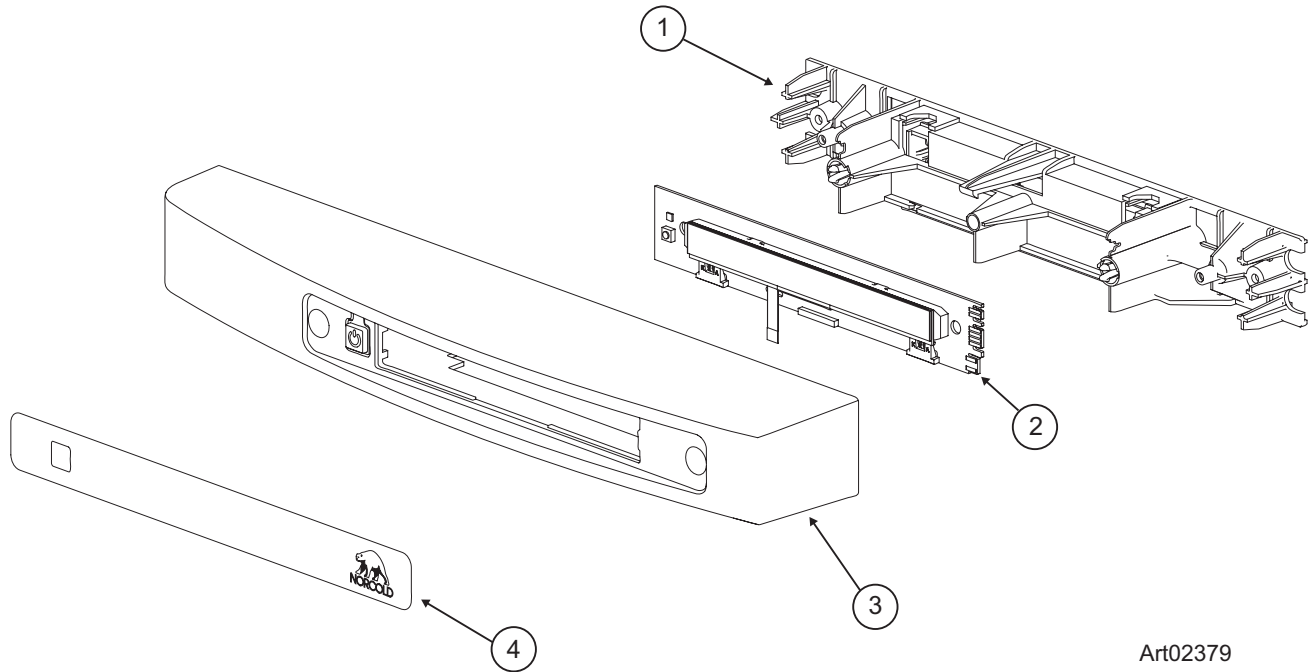

NORCOLD

PARTS LIST

N3104
N3150
N3141

PART NO. 635992
NORCOLD 12/7/2020

CONTROL PANEL - N3104 / N3150 MODELS

Art02379

NO.	PART #	DESCRIPTION	N3104	N3150
1	690869	DISPLAY BOARD MOUNTING BRACKET	X	X
2	690872	DISPLAY BOARD (SN E001N-E366N,E001P-E365P, E001R-E365R, E001S-E058S) (USE 691449)	X	
	691449	KIT DISPLAY BOARD/POWER BOARD (SN E001N-E366N,E001P-E365P, E001R-E365R, E001S-E058S)	X	X
	691451	KIT-LCD DISPLAY BOARD (SN E059S AND ABOVE) (USE 638233)	X	
	638233	KIT-SERVICE LCD DISPLAY BOARD (SN E059S AND ABOVE)	X	
	690872	DISPLAY BOARD (SN E001N-E366N, E001P-E365P, E001R-E365R, E001S-E054S)		X
	691451	KIT- LCD DISPLAY BOARD (SN E055S AND ABOVE) (USE 638233)		X
	638233	KIT-SERVICE LCD DISPLAY BOARD (SN E055S AND ABOVE)		X
3	69087027	HOUSING-CURVED LEFT (FOR LH HINGE) (SHOWN) (USE 636881)	X	X
	636881	KIT-SERVICE CURVED HOUSING LH	X	X
	69087127	HOUSING-CURVED RIGHT (FOR RH HINGE) (NOT SHOWN) (USE 638234)	X	X
	638234	KIT-SERVICE CURVED HOUSING RH	X	X
4	690873	CONTROL OVERLAY (SN E001N-E366N, E001P-E365P, E001R-E365R, E001S-E058S) (USE 692241)	X	
	692241	LCD CONTROL OVERLAY	X	
	691452	KIT- CONTROL OVERLAY (SN E059S AND ABOVE)	X	
	690873	CONTROL OVERLAY (SN E001N-E366N,E001P-E365P, E001R-E365R, E001S-E054S)		X
	691452	KIT-CONTROL OVERLAY (SN E055S AND ABOVE)		X

NOTE: ITEM #4 IS INCLUDED IN ALL KITS REFERENCED BOVE.

NO LONGER AVAILABLE

CONTROL PANEL - N3141 MODEL

ART 02619

NO.	PART #	DESCRIPTION	N3141
1	691102	TECHNICAL PANEL FLAT (USE 639217)	X
	639217	KIT SERVICE CONTROL HOUSING REPLACEMENT	X
2	691104	HOUSING FLAT	X
3	691108	KIT- PCB LCD DM (USE 639219)	X
	639219	KIT SERVICE LCD DISPLAY REPLACEMENT (USE 691449)	X
	691449	KIT DISPLAY BOARD/POWER BOARD	X
4	691110	STICKER LCD (USE 691452)	X
	691452	KIT CONTROL OVERLAY	X
		NO LONGER AVAILABLE	