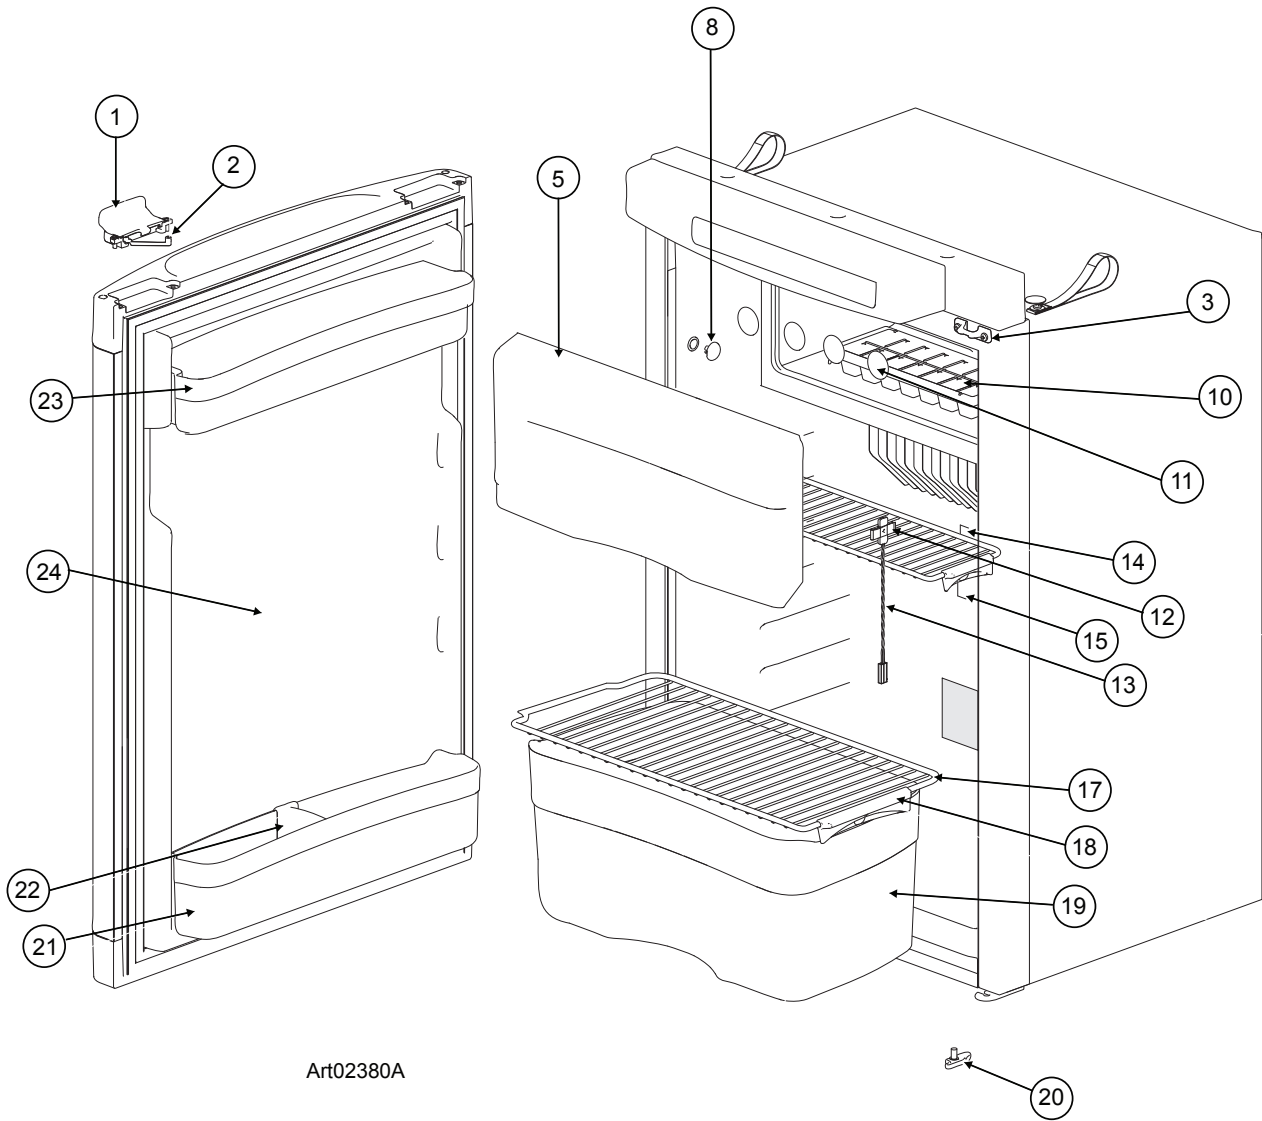

NOTE: ITEM #4 IS INCLUDED IN ALL KITS REFERENCED BOVE.

NO LONGER AVAILABLE

CONTROL PANEL - N3141 MODEL

ART 02619

NO.	PART #	DESCRIPTION	N3141
1	691102	TECHNICAL PANEL FLAT (USE 639217)	X
	639217	KIT SERVICE CONTROL HOUSING REPLACEMENT	X
2	691104	HOUSING FLAT	X
3	691108	KIT- PCB LCD DM (USE 639219)	X
	639219	KIT SERVICE LCD DISPLAY REPLACEMENT (USE 691449)	X
	691449	KIT DISPLAY BOARD/POWER BOARD	X
4	691110	STICKER LCD (USE 691452)	X
	691452	KIT CONTROL OVERLAY	X
		NO LONGER AVAILABLE	

CABINET AREA (FRONT VIEW) - N3104

Art02380A

CABINET AREA (FRONT VIEW) - N3104

NO.	PART #	DESCRIPTION	N3104
1	62698527 SPARE PART KIT (BELOW SN EV114)	LATCH-BLACK	X
2		STORAGE STRAP	X
3		STRIKE PLATE-BLACK	X
1	691739 SPARE PART KIT (SN EV114 AND ABOVE)	LATCH-BLACK	X
2		STORAGE STRAP	X
3		STRIKE PLATE-BLACK	X
5	690852	FREEZER DOOR	X
	636864	KIT SERVICE FREEZER DOOR REPLACEMENT	X
8	62362208	CAP (CONTAINS 2 CAPS)	X
10	61630422	ICE CUBE TRAY	X
11	62447908	CAP- FREEZER BOLT (CONTAINS 12 CAPS)	X
12	623059	FIN CLIP	X
13	623077	THERMISTOR	X
14	69086708	SHELF C	X
15	62362608	SHELF CLIP-SMALL	X
17	69086808	SHELF F	X
18	62362508	SHELF CLIP-LARGE	X
19	62698012	VEGETABLE BIN	X
20	62400127	LATCH BOTTOM	X
21	69082412	DOOR BIN-CURVED DEEP	X
22	62698912	BOTTLE RETAINER	X
23	69082312	DOOR BIN-CURVED SHALLOW	X
24	690152107R	DOOR ASSEMBLY	X
NS	69021727	KIT -TO CHANGE REFR DOOR SWING FROM LEFT HINGE TO RIGHT HINGE	X
NS	69021827	KIT -TO CHANGE REFR DOOR SWING FROM RIGHT HINGE TO LEFT HINGE	X
NS	635010	KIT- HINGE LH	X
NS	635011	KIT- HINGE RH	X