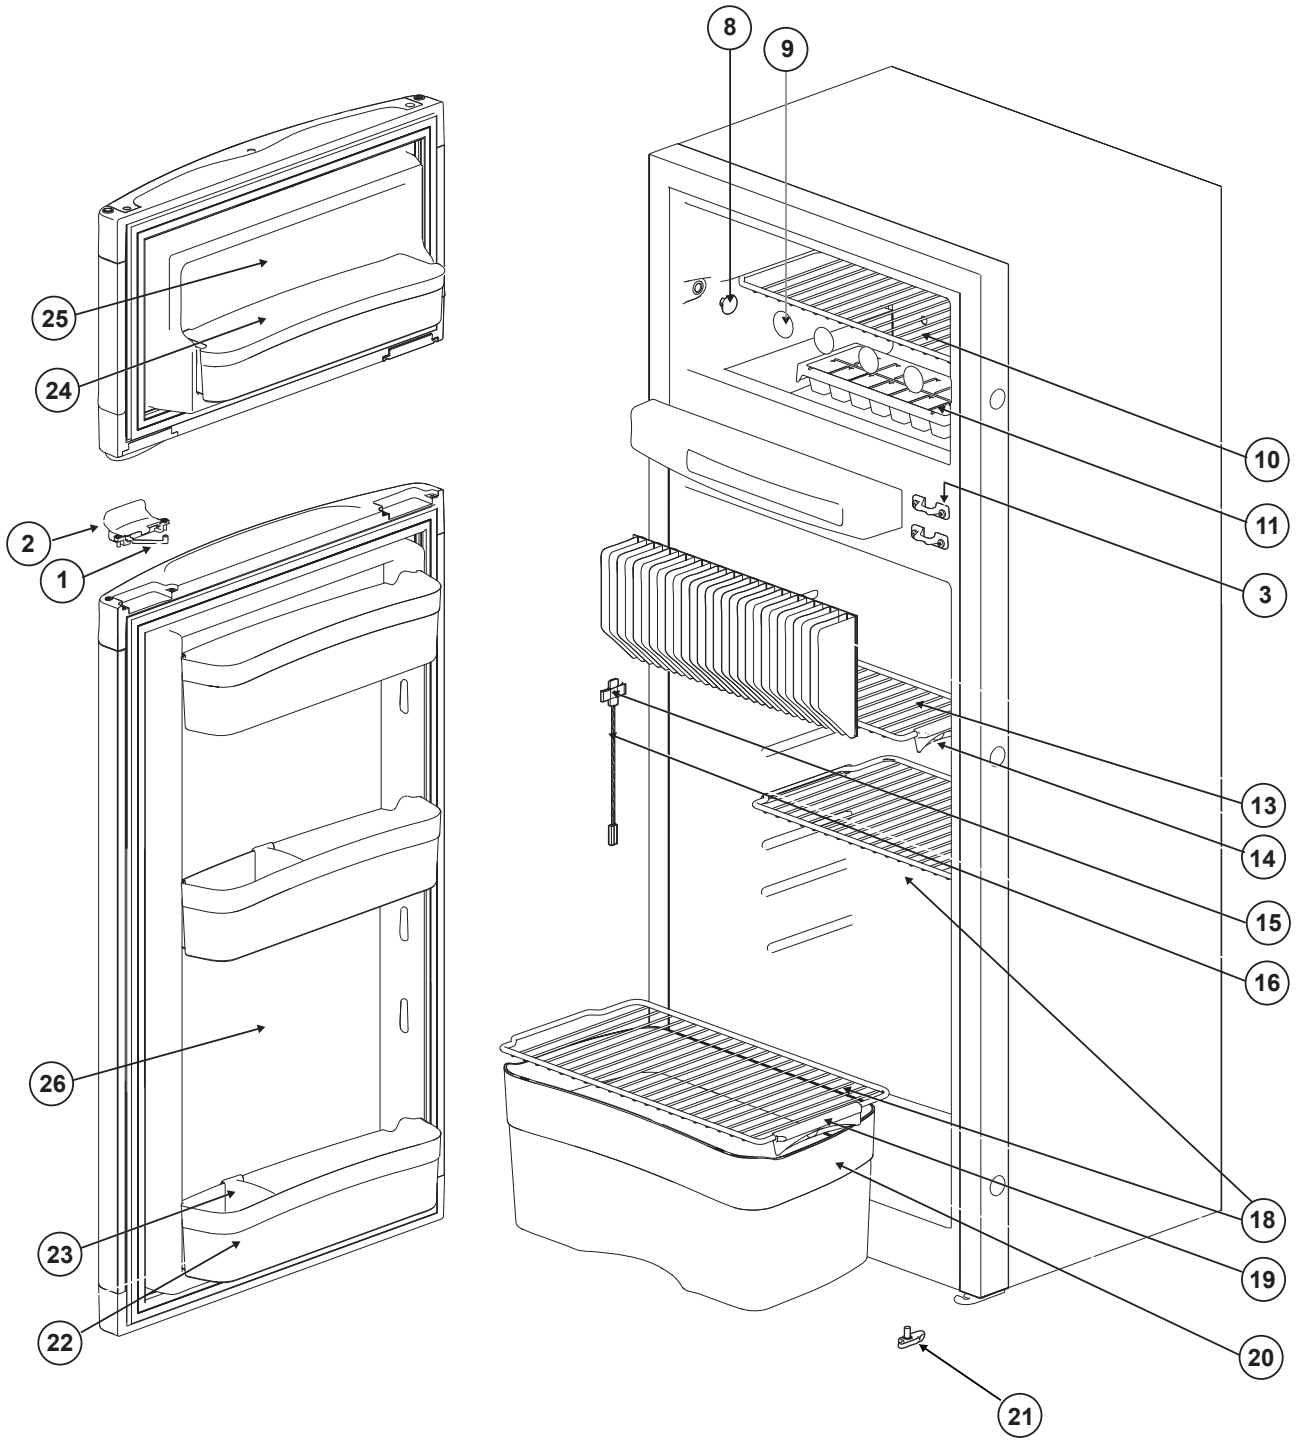

NS- NOT SHOWN

 NO LONGER AVAILABLE

CABINET AREA (FRONT VIEW) - N3150

Art02382

CABINET AREA (FRONT VIEW) - N3150

NO.	PART #	DESCRIPTION	N3150
1	62698527 SPARE PART KIT (BELOW SN EV114)	LATCH-BLACK	X
2		STORAGE STRAP	X
3		STRIKE PLATE-BLACK	X
1	691739 SPARE PART KIT (SN EV114 AND ABOVE)	LATCH-BLACK	X
2		STORAGE STRAP	X
3		STRIKE PLATE-BLACK	X
8	62362208	CAP (CONTAINS 2 CAPS)	X
9	62447908	CAP-FREEZER BOLT (CONTAINS 12 CAPS)	X
10	69083608	SHELF FREEZER G (USE SN E197V09 AND BELOW)	X
	690843	SHELF 404 x 238.5 (USE SN E197V10 AND ABOVE)	X
11	61630422	ICE CUBE TRAY	X
13	69085708	SHELF H (USE SN E197V09 AND BELOW)	X
	692510	SHELF RACK 415 x 150 (USE SN E197V10 AND ABOVE)	X
14	62362608	SHELF CLIP-SMALL (USE SN E197V09 AND BELOW)	X
	692513	CLIP SHELF RACK SMALL (USE SN E197V10 AND ABOVE)	X
15	623059	FIN CLIP	X
16	623077	THERMISTOR	X
18	69085808	SHELF I (USE SN E197V09 AND BELOW)	X
	692511	SHELF RACK 415 x 200 (USE SN E197V10 AND ABOVE)	X
19	62362508	SHELF CLIP-LARGE (USE SN E197V09 AND BELOW)	X
	692514	CLIP SHELF RACK LARGE (USE SN E197V10 AND ABOVE)	X
20	62698012	VEGETABLE BIN (USE SN E197V09 AND BELOW)	X
	692523	VEGETABLE BIN RIGHT (USE SN E197V10 AND ABOVE)	X
	692522	VEGETABLE BIN LEFT (USE SN E197V10 AND ABOVE)	X
21	62400127	LATCH BOTTOM	X
22	62697712	DOOR BIN-CURVED DEEP (USE SN E197V09 AND BELOW)	X
	692520	DOOR BIN CURVED (USE SN E197V10 AND ABOVE)	X
23	62698912	BOTTLE RETAINER (USE SN E197V09 AND BELOW)	X
	692521	BOTTLE RETAINER (USE SN E197V10 AND ABOVE)	X
24	62697612	DOOR BIN-CURVED SHALLOW	X
25	690154107R	DOOR ASSEMBLY-UPPER (USE 692372107R)	X
	692372107R	KIT SERVICE UPPER DOOR	x
26	690153107R	DOOR ASSEMBLY-LOWER	X
NS	69021527	KIT -TO CHANGE REFR DOOR SWING FROM LEFT HINGE TO RIGHT HINGE	X
NS	69021627	KIT -TO CHANGE REFR DOOR SWING FROM RIGHT HINGE TO LEFT HINGE	X
NS	635010	KIT- HINGE LH	X
NS	635011	KIT- HINGE RH	X
NS	692515	CLIP RACK SAFETY LOCK	X