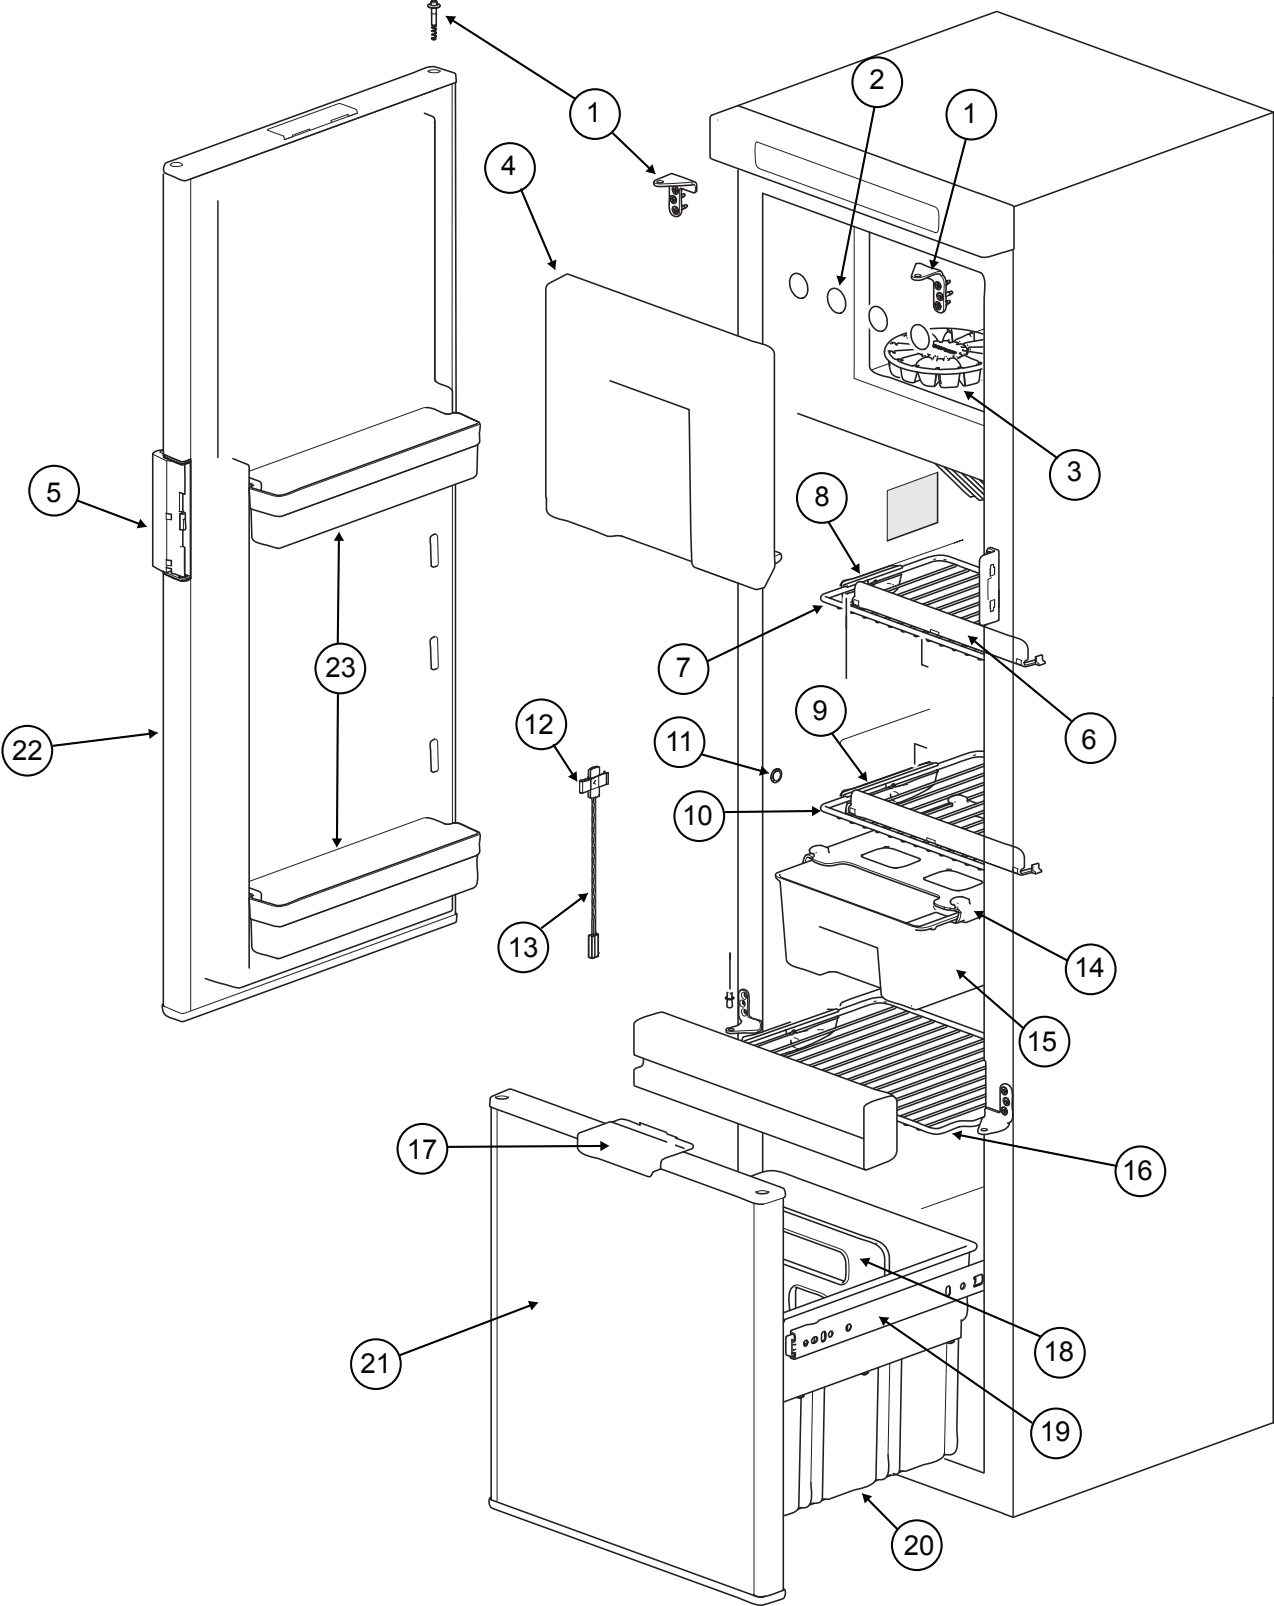

CABINET AREA (FRONT VIEW) - N3141

CABINET AREA (FRONT VIEW) - N3141

NO.	PART #	DESCRIPTION	N3141
1	691456	KIT- HINGE LH/RH	X
2	62447908	CAP FREEZER BOLT	X
3	61630422	ICE CUBE TRAY	X
4	691112	FREEZER DOOR ASSEMBLY (USE 639186)	X
	639186	KIT-SERVICE FREEZER DOOR REPLACEMENT	X
5	691113	KIT- DOOR HANDLE	X
6	691114	SHELF FOOD RETAINER	X
7	691115	SHELF (USE 691730)	X
	691730	SHELF	X
8	62362608	SHELF CLIP- SMALL	X
9	62362508	SHLEF CLIP- LARGE	X
10	691116	SHELF (USE 691731)	X
	691731	SHELF	X
11	62362208	CAP	X
12	623059	FIN CLIP	X
13	623077	THERMISTOR	X
14	691118	GUIDING COVER	X
15	691119	SLIDE OUT BOX	X
16	691117	SHELF (USE 691732)	X
	691732	SHELF	X
17	691287	DRAWER HANDLE	X
18	691120	DRAWER DIVIDER	X
19	691123	DRAWER GUIDES	X
20	691288	DRAWER BIN	X
21	690521	DRAWER DOOR	X
22	690519	CABINET DOOR	X
23	691121	DOOR BIN	X
NS	690611	DOOR PANEL RETAINER	X
NS	690677	DOOR LATCH SPRING	X

NS - NOT SHOWN

NO LONGER AVAILABLE