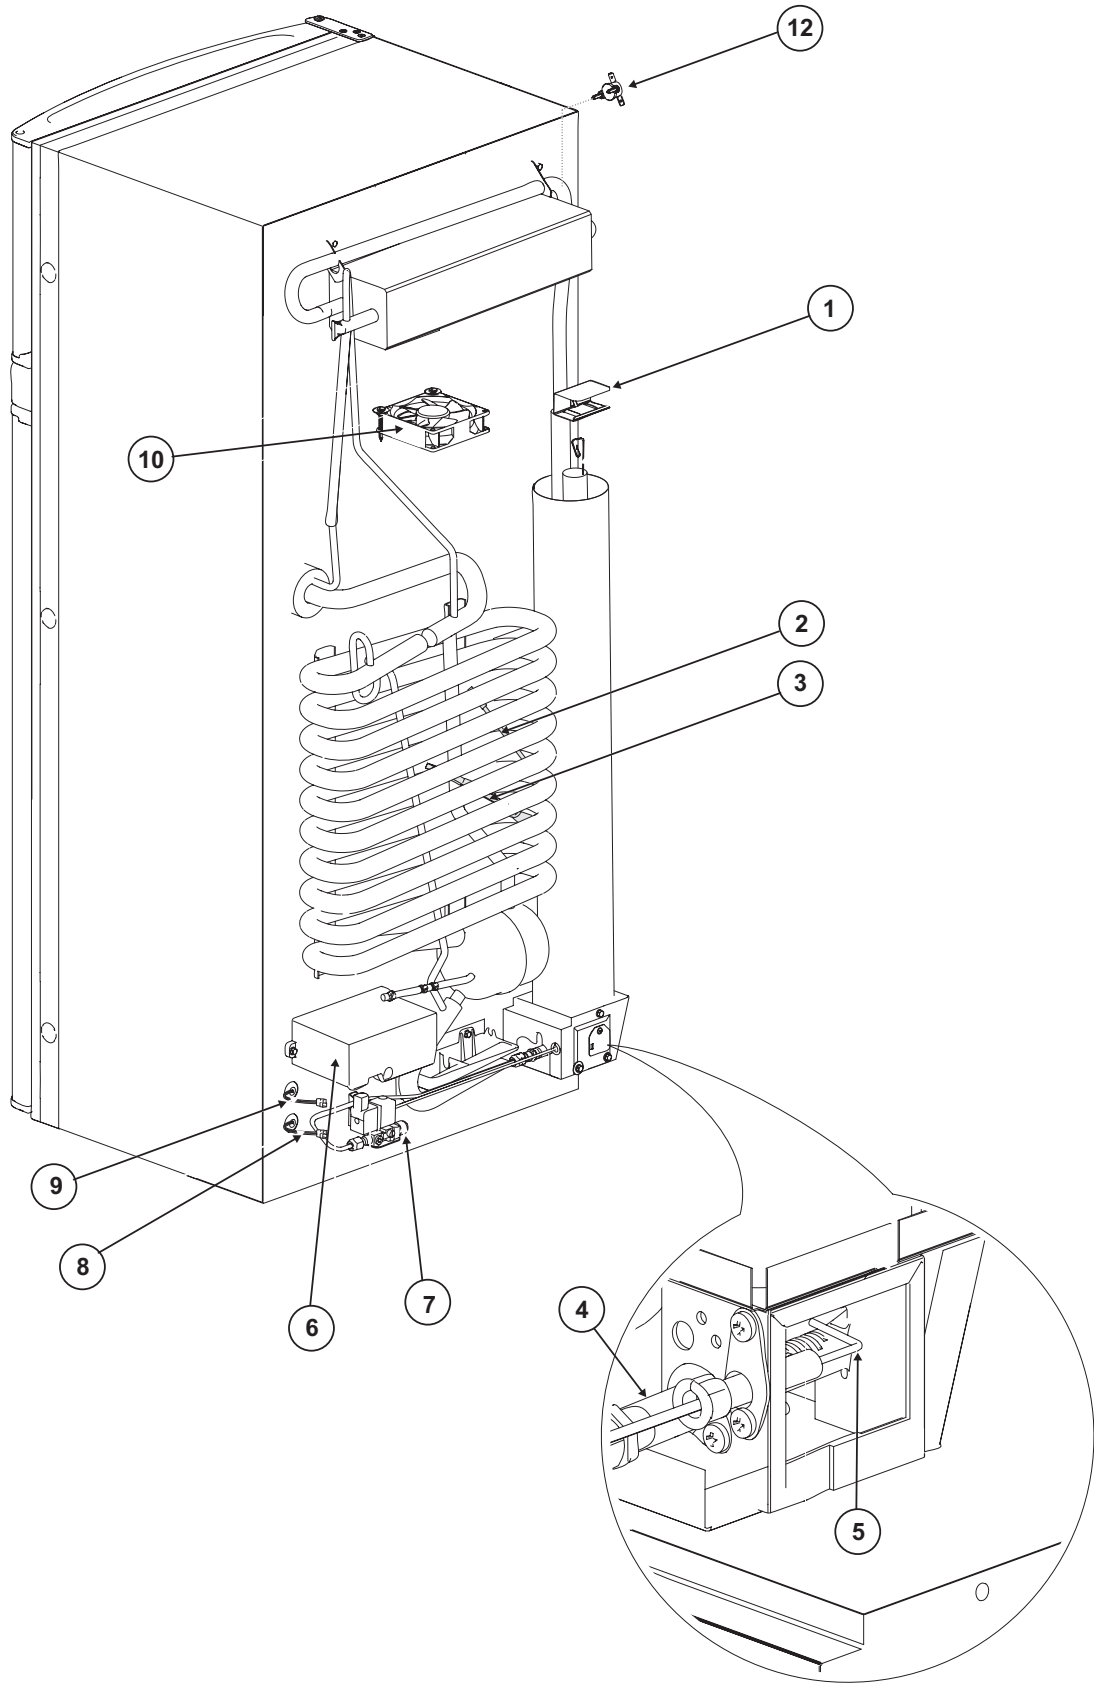

CABINET AREA (FRONT VIEW) - N3150

NO.	PART #	DESCRIPTION	N3150
1	62698527 SPARE PART KIT (BELOW SN EV114)	LATCH-BLACK	X
2		STORAGE STRAP	X
3		STRIKE PLATE-BLACK	X
1	691739 SPARE PART KIT (SN EV114 AND ABOVE)	LATCH-BLACK	X
2		STORAGE STRAP	X
3		STRIKE PLATE-BLACK	X
8	62362208	CAP (CONTAINS 2 CAPS)	X
9	62447908	CAP-FREEZER BOLT (CONTAINS 12 CAPS)	X
10	69083608	SHELF FREEZER G (USE SN E197V09 AND BELOW)	X
	690843	SHELF 404 x 238.5 (USE SN E197V10 AND ABOVE)	X
11	61630422	ICE CUBE TRAY	X
13	69085708	SHELF H (USE SN E197V09 AND BELOW)	X
	692510	SHELF RACK 415 x 150 (USE SN E197V10 AND ABOVE)	X
14	62362608	SHELF CLIP-SMALL (USE SN E197V09 AND BELOW)	X
	692513	CLIP SHELF RACK SMALL (USE SN E197V10 AND ABOVE)	X
15	623059	FIN CLIP	X
16	623077	THERMISTOR	X
18	69085808	SHELF I (USE SN E197V09 AND BELOW)	X
	692511	SHELF RACK 415 x 200 (USE SN E197V10 AND ABOVE)	X
19	62362508	SHELF CLIP-LARGE (USE SN E197V09 AND BELOW)	X
	692514	CLIP SHELF RACK LARGE (USE SN E197V10 AND ABOVE)	X
20	62698012	VEGETABLE BIN (USE SN E197V09 AND BELOW)	X
	692523	VEGETABLE BIN RIGHT (USE SN E197V10 AND ABOVE)	X
	692522	VEGETABLE BIN LEFT (USE SN E197V10 AND ABOVE)	X
21	62400127	LATCH BOTTOM	X
22	62697712	DOOR BIN-CURVED DEEP (USE SN E197V09 AND BELOW)	X
	692520	DOOR BIN CURVED (USE SN E197V10 AND ABOVE)	X
23	62698912	BOTTLE RETAINER (USE SN E197V09 AND BELOW)	X
	692521	BOTTLE RETAINER (USE SN E197V10 AND ABOVE)	X
24	62697612	DOOR BIN-CURVED SHALLOW	X
25	690154107R	DOOR ASSEMBLY-UPPER (USE 692372107R)	X
	692372107R	KIT SERVICE UPPER DOOR	x
26	690153107R	DOOR ASSEMBLY-LOWER	X
NS	69021527	KIT -TO CHANGE REFR DOOR SWING FROM LEFT HINGE TO RIGHT HINGE	X
NS	69021627	KIT -TO CHANGE REFR DOOR SWING FROM RIGHT HINGE TO LEFT HINGE	X
NS	635010	KIT- HINGE LH	X
NS	635011	KIT- HINGE RH	X
NS	692515	CLIP RACK SAFETY LOCK	X

NS - NOT SHOWN

NO LONGER AVAILABLE

CABINET AREA (REAR VIEW) - N3150

Art02383