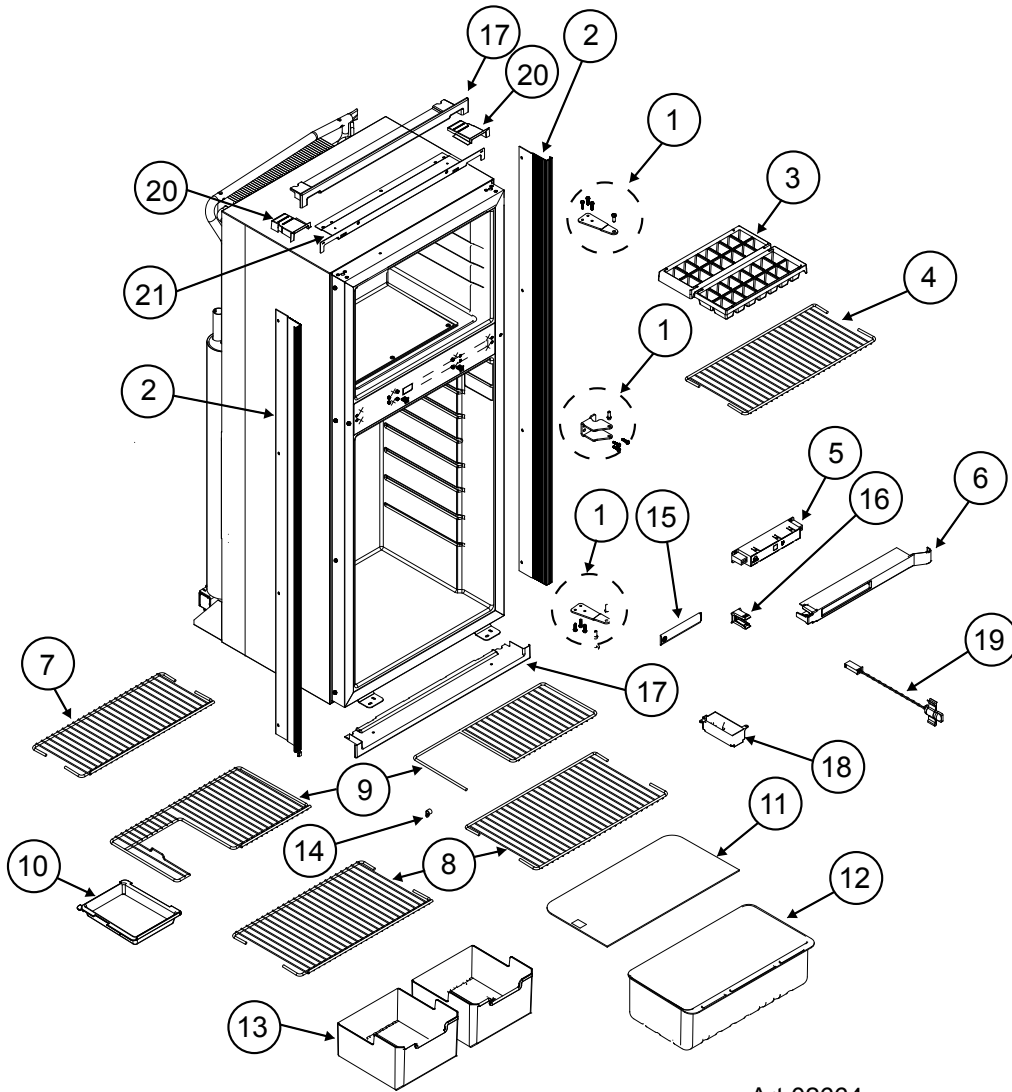

CABINET AREA (FRONT VIEW) - MODEL SERIES N7/N8

Art 02664

CABINET AREA (FRONT VIEW) - MODEL SERIES N7/N8

NO.	PART #	DESCRIPTION	N7V	N8V	N7X	N8X	N7LX	N8LX	N8LXIMF	N7LXIMF
1	639508	KIT HINGES	X	X	X	X	X	X	X	X
2	639369	TRIM PIECE FOAM TAPE ASSY-SIDE/7'/BLACK (2 PER CABINET)	X		X		X			X
	639370	TRIM PIECE FOAM TAPE ASSY-SIDE/8'/BLACK (2 PER CABINET)		X		X		X	X	
3	61630422	ICE CUBE TRAY - (2 PER CABINET)					2	2		
4	638480	SHELF WIRE FREEZER	X	X	X	X	X	X	X	X
5	639509	KIT SERVICE CONTROL ASSY	X	X						X
	639550	KIT SERVICE CONTROL ASSY			X	X				X
	639551	KIT SERVICE CONTROL ASSY					X	X	X	X
6	639554	CONTROL HOUSING	X	X	X	X	X	X	X	X
7	638484	SHELF, WIRE SHORT					X	X	X	X
8	638481	SHELF WIRE-FULL	2	3	2	3				
	638485	SHELF WIRE FULL					X	2	X	2
9	638482	SHELF WIRE CUT OUT			X	X				
	638483	SHELF WIRE CUT OUT					X	X	X	X
10	617756	TRAY SHELF/WHITE/CUT OUT					X	X	X	X
11	618158	CRISPER COVER GLASS SHELF	X	X	X	X	X	X	X	X
12	618571	CRISPER -WHITE/ FULL	X	X	X	X				
13	619007	BIN ICE CRISPER/CLEAR (2 PER MODEL) (3 PER IM MODEL)					2	2	3	3
14	623121	CLAMP 3/8" (1 PER SHELF)	X	X	X	X	X	X	X	X
15	639034	COVER, HINGE HOLE, CENTER DIVIDER	X	X	X	X	X	X	X	X
16	638545	STRIKE PLATE	X	X	X	X	X	X	X	X
17	639442	KIT TRIM PIECE SET-TOP/ BOTTOM/ BLACK (SN 29460084 AND BELOW)	X	X	X	X	X	X	X	X
	640027	KIT TRIM PIECE SET-TOP/ BOTTOM/ BLACK (SN 29460085 AND ABOVE)	X	X	X	X	X	X	X	X
18	638797	LED ASSY	X	X	X	X	X	X	X	X
19	639700	KIT THERMISTER (USE 638391)	X	X	X	X	X	X	X	X
	638391	KIT THERMISTER	X	X	X	X	X	X	X	X
20	640028	KIT HINGE COVERS W/FOAM TAPE (SN 29460085 AND ABOVE)	X	X	X	X	X	X	X	X
21	640029	KIT TOP BRACKET, HINGE COVERS W/FOAM TAPE (SN 29460085 AND ABOVE)	X	X	X	X	X	X	X	X
NS	639977	SWITCH ROCKER							X	X
NS	639983	KIT SERVICE BLOWER ASSY REPLACEMENT							X	X

no longer available

NS

NOT SHOWN