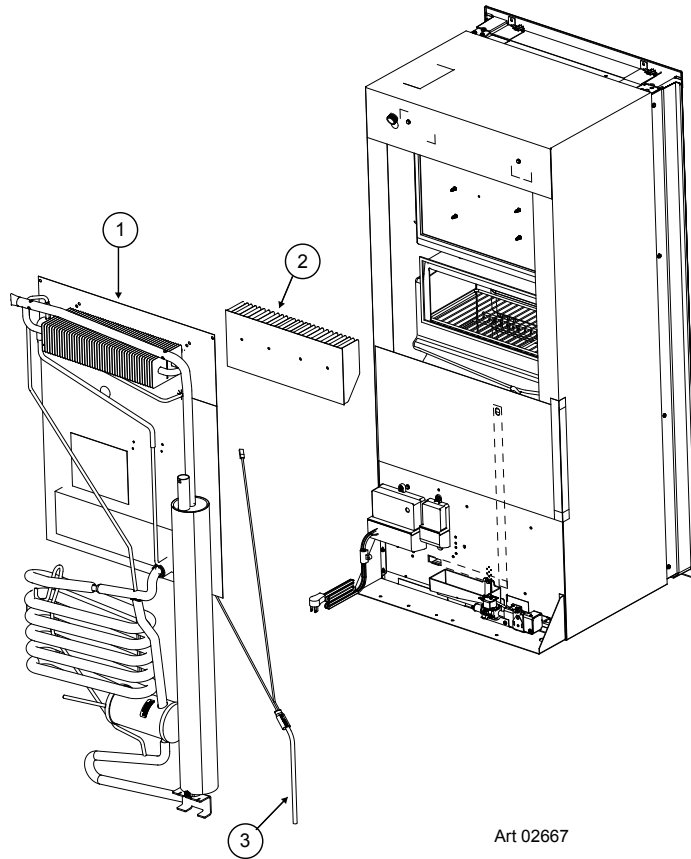

CABINET AREA (REAR VIEW/COOLING UNIT) - MODEL SERIES N7/N8

Art 02667

NO.	PART #	DESCRIPTION	N7V	N8V	N7X	N8X	N7LX	N8LX
1	639569	KIT NSC SYSTEM PACK CU	X		X		X	
	639570	KIT NSC SYSTEM PACK CU		X		X		X
2	639574	KIT-FINS	X	X	X	X	X	X
3	638374	KIT- HEATER -AC/BACKER	X	X	X	X	X	X
NS	639596	KIT BAFFLE/WIRE ASSY	X	X	X	X	X	X
NS	622857	KIT DRAIN HOSE REPAIR	X	X	X	X	X	X
NS	61695022	HEAT CAP	X	X	X	X	X	X
NS	2M0803	INSULATION ASSY	X	X	X	X	X	X

NO.	PART #	DESCRIPTION	N7XC	N8XC	N8XCF	N7LX.3F	N7LX.3	NA7LX.3	N8LX.3	NA8LX.3
COLD WEATHER (C) MODELS										
NS	639723	KIT SERV COLD WEATHER HEATER REPLACEMENT	X	X	X	X	X	X	X	X
1	639852	KIT SERV SYSTEM PACK W/CW N7	X							
	639853	KIT SERV SYSTEM PACK W/CW N8		X	X					
3 WAY (.3) MODELS ONLY										
1	639785	KIT SERV SYSTEM PACK N7-3WAY				X	X	X		
	639854	KIT SERV SYSTEM PACK N8-3WAY							X	X
3	638375	KIT-HEATER -DC/BACKER			X	X	X	X	X	X