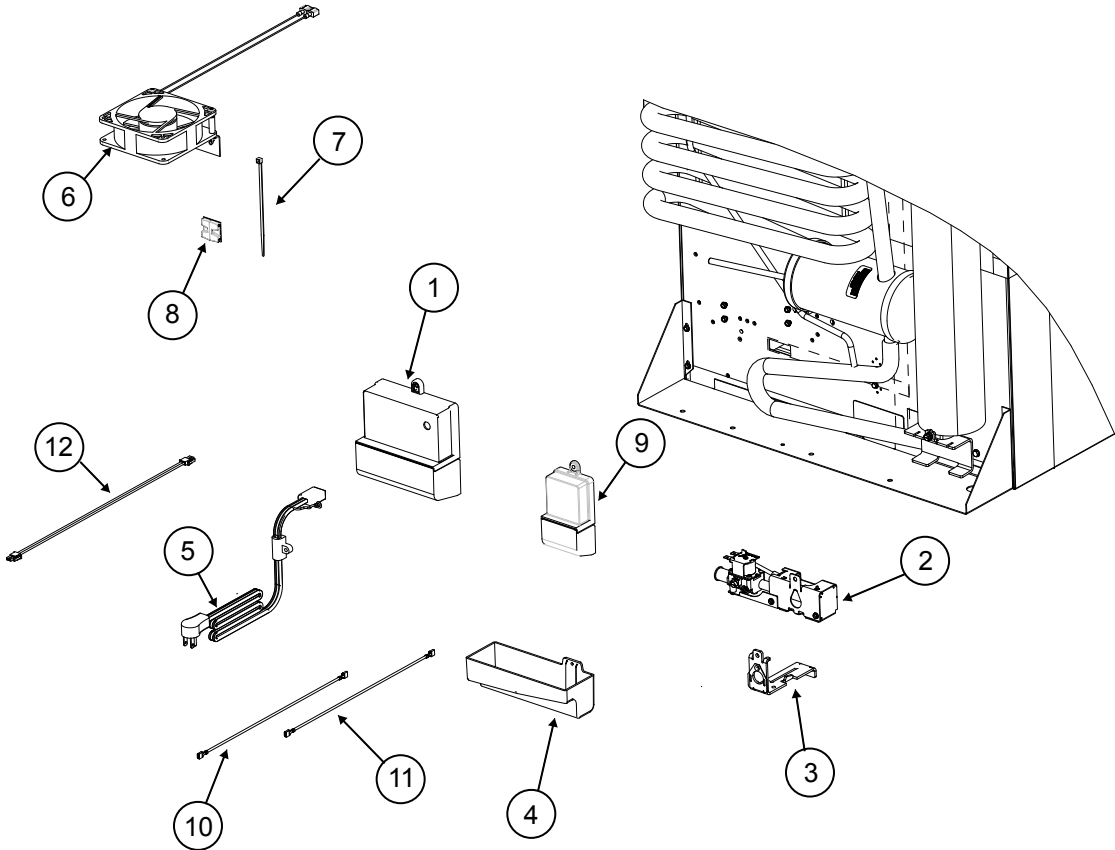

CONTROLS (REAR VIEW) - MODEL SERIES N7/N8

ART 02688

CONTROLS (REAR VIEW) - MODEL SERIES N7/N8

NO.	PART #	DESCRIPTION	N7V	N8V	N7X	N8X	N7LX	N8LX
1	639593	KIT MAIN CONTROL BOARD ASSY	X	X	X	X	X	X
2	639572	KIT GAS TRAIN ASSY MAINLINE	X	X	X	X	X	X
3	639743	GAS TRAIN ASSY SUPPORT BRACKET/ BURNER DOOR ASSY	X	X	X	X	X	X
4	639591	KIT-DRIP CUP REAR/PLASTIC	X	X	X	X	X	X
5	639683	KIT-AC POWER CORD	X	X	X	X	X	X

NO.	PART #	DESCRIPTION	N7VF	N8VF	N7XF	N8XF	N8LXF	N8XCF	N8LXIMF	NA8LXIMF	N7LX.3F	NA7LXF	NA8LXF
FAN (F) MODELS ONLY													
6	639702	KIT CONDENSER FAN ASSY	X	X	X	X	X	X	X	X	X	X	X
7	61417922	CABLE TIE NYLON	X	X	X	X	X	X	X	X	X	X	X
8	618950	WIRE MOUNT ADHESIVE	X	X	X	X	X	X	X	X	X	X	X
NS	638278	KIT THERMOSTAT-DC FAN/THERMO DISC	X	X	X	X	X	X	X	X	X	X	X
NS	639588	KIT-FAN HARNESS	X	X	X	X	X	X	X	X	X	X	X
NS	639892	KIT SERV FAN RETROFIT N7/N8	X	X	X	X	X	X	X	X	X	X	X

NO.	PART #	DESCRIPTION	N7LX.3F	N7LX.3	NA7LX.3	N8LX.3	NA8LX.3
3 WAY (.3) MODELS ONLY							
9	639577	KIT DC BOARD ASSY	X	X	X	X	X
10	638790	INPUT WIRE RED	X	X	X	X	X
11	638791	INPUT WIRE BLACK	X	X	X	X	X
12	638792	COMMUNICATION HARNESS	X	X	X	X	X

NO.	PART #	DESCRIPTION	N7VF	N8VF	N7XF	N8XF	N8LXF	N8XC	N8XCF	NA8LXIMF	N8LXIMF	NA7LXIMF
FAN (F), COLD WEATHER (C), ICEMAKER (IM) MODELS ONLY												
NS	639585	KIT WIRE AUXILLARY OUPUT/BLACK	X	X	X	X	X	X	X	X	X	X
NS	639586	KIT WIRE AUXILLARY OUPUT/RED	X	X	X	X	X	X	X	X	X	X