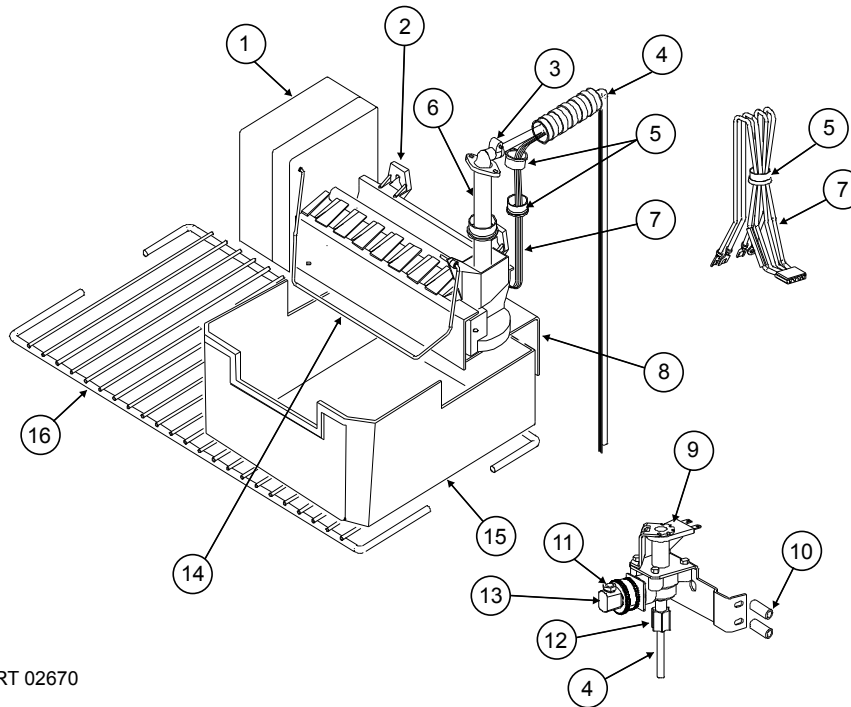

ICE MAKER AREA - MODEL SERIES N7/N8 (ICE MAKER MODELS)

ART 02670

NO.	PART #	DESCRIPTION	NBLXIMF	NA7LXIMF	NA8LXIMF
1	639579	KIT-COVER-FRONT/ICE MAKER	x	x	x
2	637582	KIT SERVICE IM REPLACEMENT	x	x	x
3	61690822	CLAMP-TUBING/IM	x	x	x
4	621429	TUBE-WATER FEED/IM/68"	x	x	x
5	61346822	BUSHING-SNAP	x	x	x
6	639694	KIT- FITTING-WATER TUBE	x	x	x
7	639086	KIT-WIRING HARNESS-IM	x	x	x
8	639740	KIT- BRACKET-MOUNTING/ICE MAKER	x	x	x
9	637140	KIT SERV WATER VALVE REPLACEMENT	x	x	x
10	618169	SPACER-WATER VALVE/NYLON	x	x	x
11	61679622	GARDEN HOSE ADAPTER-STRAIGHT/IM	x	x	x
12	622991	NUT-COMPRESSION/WATER VALVE FITTING/IM/PLASTIC	x	x	x
13	622846	NUT-COMPRESSION/WATER VALVE FITTING/IM/BRASS	x	x	x
14	61656922	SHUT OFF ARM/IM	x	x	x
15	619007	BIN-ICE/CRISPER/CLEAR	x	x	x
16	639343	SHELF, WIRE, FREEZER, IM	x	x	x
NS	639056	KIT- WATER TUBE/HEATER ASSY/FOR ICE MAKER	x	x	x
NS	639583	KIT-OEM WATER TUBE FITTINGS/IM	x	x	x
NS	639281	RED WIRE	x	x	x

NS - NOT SHOWN