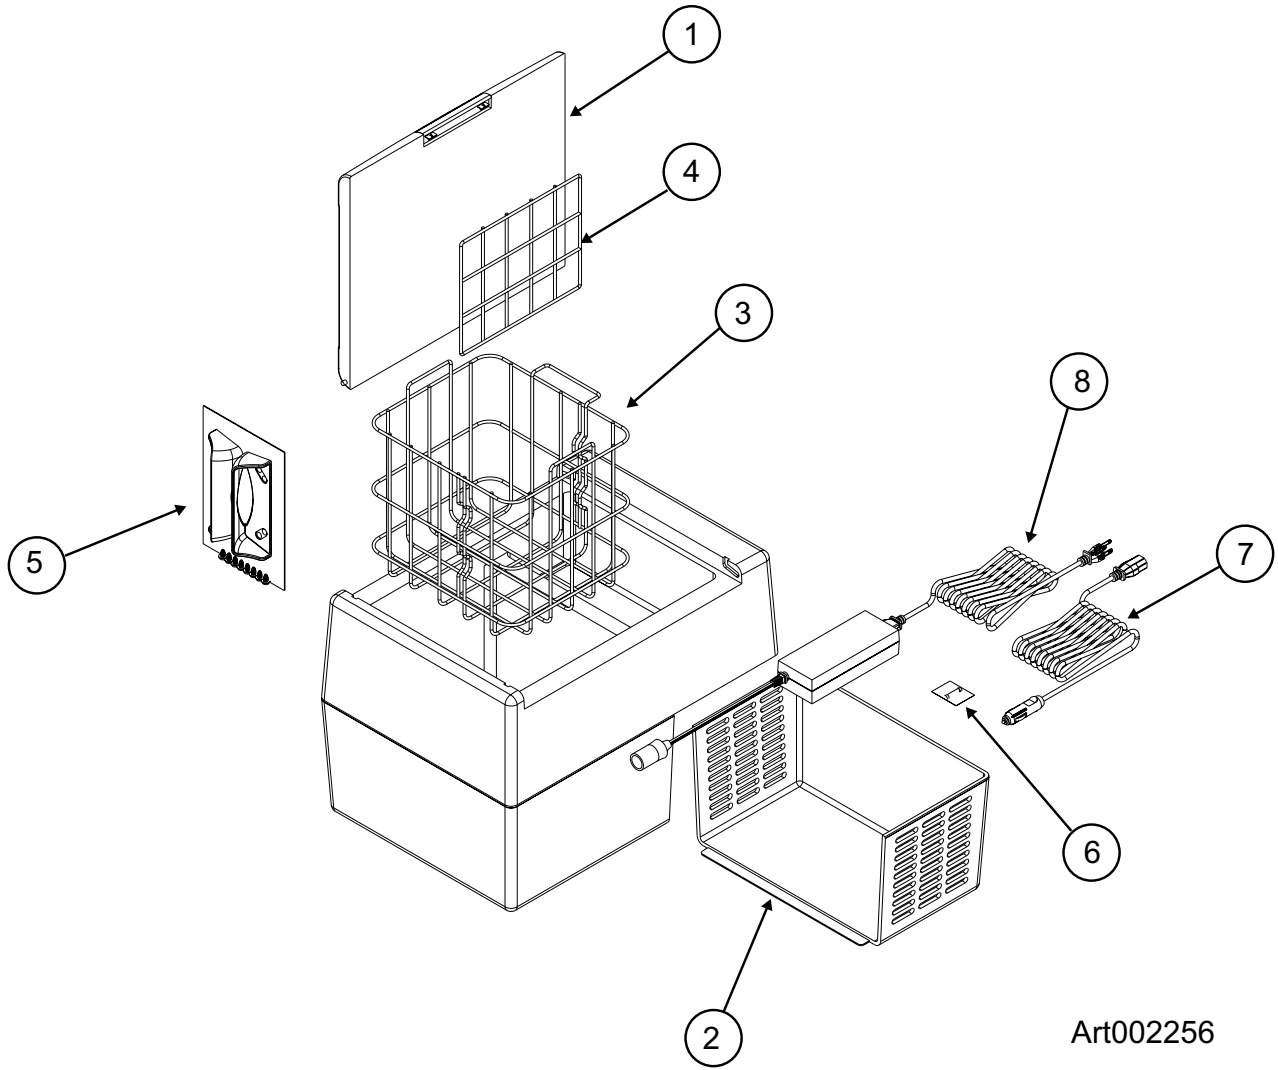

PARTS LIST

**NRF30
NRF45
NRF60**

PART # 634776
NORCOLD 01/19/17

REFRIGERATOR ASSEMBLY - NRF30, 45, & 60

Art002256

NO.	PART NUMBER	DESCRIPTION	NRF30	NRF45	NRF60
1	634272	DOOR ASSY	X		
	634279	DOOR ASSY		X	X
2	634269	COMPRESSOR COMPARTMENT COVER	X	X	X
3	634273	STORAGE BASKET	X		
	634280	STORAGE BASKET		X	
	634286	STORAGE BASKET			X
4	634274	BASKET DIVIDER	X		
	634281	BASKET DIVIDER		X	
	634287	BASKET DIVIDER			X
5	634699	HANDLE KIT	X	X	X
	638970	HANDLE KIT (SN 00102994 & ABOVE)	X		
		HANDLE KIT (SN 00104504 & ABOVE)		X	
		HANDLE KIT (SN 00105362 & ABOVE)			X
6	634708	FUSE PACK	X	X	X
7	634648	DC POWER CORD	X	X	X
8	634650	AC/DC POWER SUPPLY	X	X	X
NS	634210	CONTROL PANEL AND CIRCUIT BOARD	X	X	X
NS	638967	CONTROL PANEL AND CIRCUIT BOARD(SN 00102098 AND ABOVE)	X		
		CONTROL PANEL AND CIRCUIT BOARD(SN 00104504 AND ABOVE)		X	
		CONTROL PANEL AND CIRCUIT BOARD(SN 00105362 AND ABOVE)			X
NS	634213	FAN ASSY	X	X	X
NS	638968	LED LIGHT (SN 00102994 & ABOVE)	X		
		LED LIGHT (SN 00104504 & ABOVE)		X	
		LED LIGHT (SN 00105362 & ABOVE)			X
NS	638969	LED LIGHT SWITCH (SN 00102994 & ABOVE)	X		
		LED LIGHT SWITCH (SN 00104504 & ABOVE)		X	
		LED LIGHT SWITCH (SN 00105362 & ABOVE)			X

PART IS NO LONGER AVAILABLE

NS = NOT SHOWN