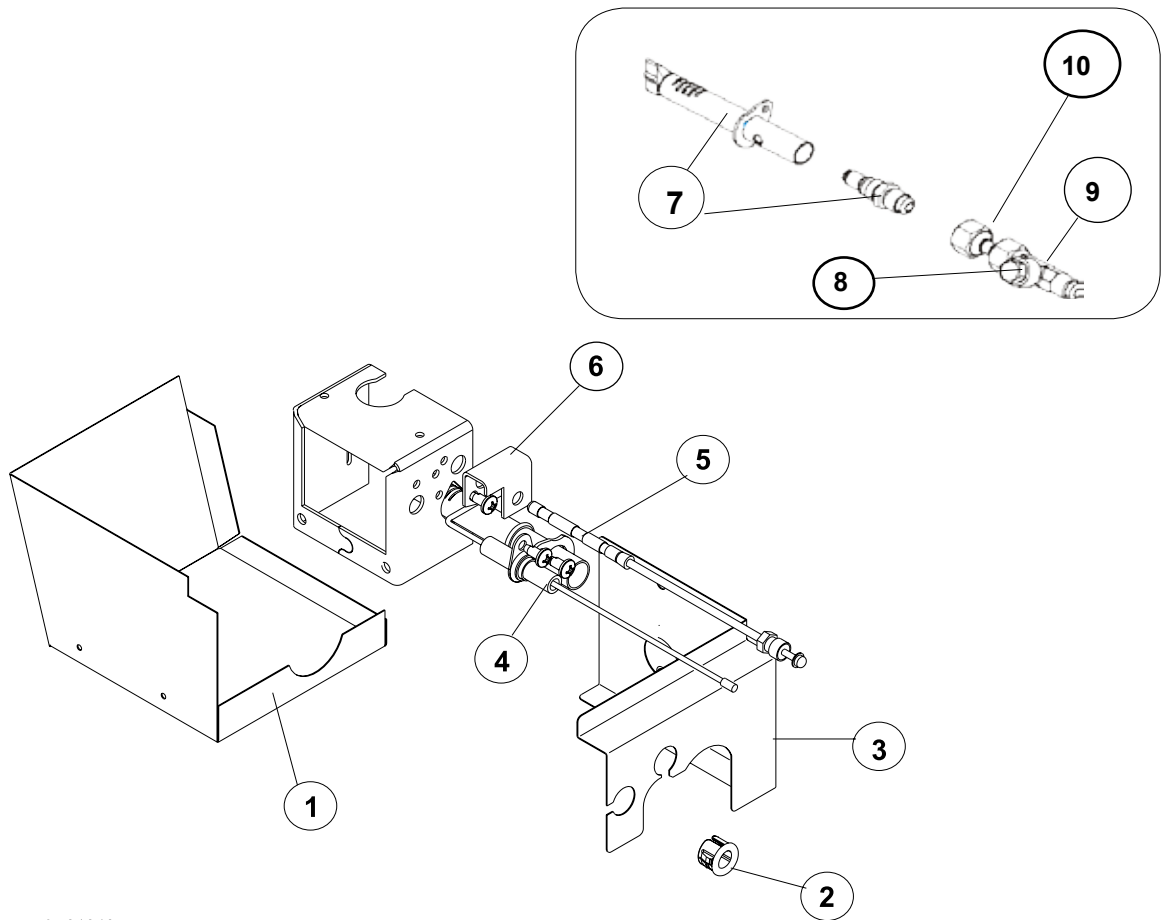

# DOOR ASSEMBLY - N300/N400 SERIES

Art01047

NO.	PART #	DESCRIPTION	N300	N302	N400	N402.3
1	619030	DOOR ASSY-CABINET/BEIGE	X			
	620164	DOOR ASSY-CABINET/BEIGE			X	
	627461	DOOR ASSY-CABINET/BLACK		X		
	627465	DOOR ASSY-CABINET/BEIGE				X
2	61742022	HINGE BUSHING	X	X	X	X
3	619035	PANEL RETAINER-BEIGE	X			
	620167	PANEL RETAINER-BEIGE			X	
	626712	PANEL RETAINER-BLACK (USE 638826)		X		
	638826	KIT SERVICE PANEL RETAINER REPLACEMENT		X		
	626725	PANEL RETAINER-BLACK (USE 638827)				X
	638827	KIT SERVICE PANEL RETAINER REPLACEMENT				X
4	619048	PLUG-HANDLE SCREW/BEIGE	X			
	618173	PLUG-HANDLE SCREW/BLACK		X		
5	619104	LATCH PLATE-DOOR/BEIGE (USE 638725)	X		X	
	638725	KIT SERVICE DOOR LATCH REPLACEMENT	X		X	
	627571	LATCH PLATE-DOOR/BLACK(USE 638579)		X		X
	638579	KIT SERVICE DOOR LATCH REPLACEMENT		X		X
NS	620200	PLATE-FILLER/DOOR ASSY/BEIGE (NOT SHOWN) (USE 638726)			X	
	638726	KIT SERVICE FILLER DOOR ASSY			X	
NS	620200	PLATE-FILLER/DOOR ASSY/BLACK (NOT SHOWN)				X
	638726	KIT SERVICE FILLER DOOR ASSY				X

# BURNER ASSEMBLY AREA - N300 / N300.3 / N400 / N400.3

Art01048

NO.	PART #	DESCRIPTION	N300	N302	N400	N402.3
1	61695322	BASE-BURNER BOX	X	X	X	X
2	61606522	BUSHING-OPEN/CLOSED 1/2"	X	X	X	X
3	61712637	COVER ASSY-BURNER BOX	X	X	X	X
4	619153	ELECTRODE-SPARK IGNITION ASSY	X	X		
	620227	ELECTRODE-SPARK IGNITION ASSY			X	X
5	619154	THERMOCOUPLE	X	X		
	620424	THERMOCOUPLE			X	X
6	618448	BRACKET-THERMOCOUPLE			X	X
	622547	BRACKET-THERMOCOUPLE	X	X		
7	621953	KIT-BURNER/ORIFICE ADAPTER ASSY-S/N 18930682 BEFORE	X	X		
	636390	KIT-BURNER/ORIFICE ADAPTER ASSY- S/N 18930682 AFTER	X	X		
	621955	KIT-BURNER/ORIFICE ADAPTER ASSY			X	X
8	61445322	PLUG-1/8"/FOR PRESSURE TAP	X	X	X	X
9	61755322	PRESSURE TAP (CALL NORCOLD)	X	X		
	621054	PRESSURE TAP	X	X	X	X
10	621079	CONNECTOR-SWIVEL NUT	X	X	X	X