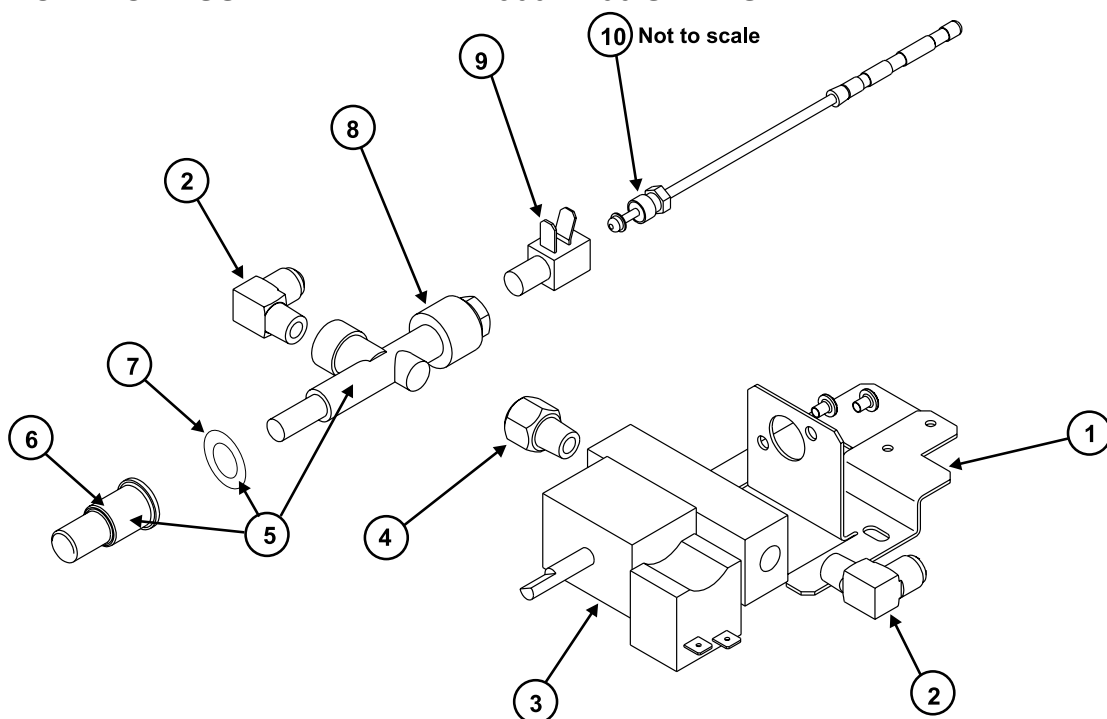

GAS CONTROL ASSEMBLY AREA - N300 N400 SERIES

Art01043

NO.	PART #	DESCRIPTION	N300	N302	N400	N402.3
	619147	CONTROL ASSY-GAS	X	X		
	620196	CONTROL ASSY-GAS			X	X
1	617952	BRACKET-MOUNTING/THERMOSTAT/GAS VALVE	X	X	X	X
2	61621622	BRASS ELBOW-UNION TUBE	X	X	X	X
	623297	GAS VALVE-THERMOSTAT CONTROL	X	X		
3	621298	GAS VALVE-THERMOSTAT CONTROL			X	X
4	619055	ADAPTOR-PIPE	X	X		
5	622746001	KIT-SAFETY VALVE/EXTENSION PLUG (USE 638094)	X	X	X	X
	638094	KIT SERVICE GAS SAFETY VALVE REPLACEMENT	X	X	X	X
6	619044	PLUG-SAFETY VALVE EXTENSION (USE 638094)	X	X		
	622396	PLUG-SAFETY VALVE EXTENSION (USE 638094)	X	X		
7	623249	O RING-SAFETY VALVE	X	X		
8	622098	SAFETY VALVE (USE 622746001)	X	X	X	X
9	621737	INTERRUPTER	X	X	X	X
NS	619073	TAB ADAPTER-INTERRUPTER (NOT SHOWN)	X	X	X	X
	619154	THERMOCOUPLE	X	X		
10	620424	THERMOCOUPLE			X	X

PART IS NO LONGER AVAILABLE