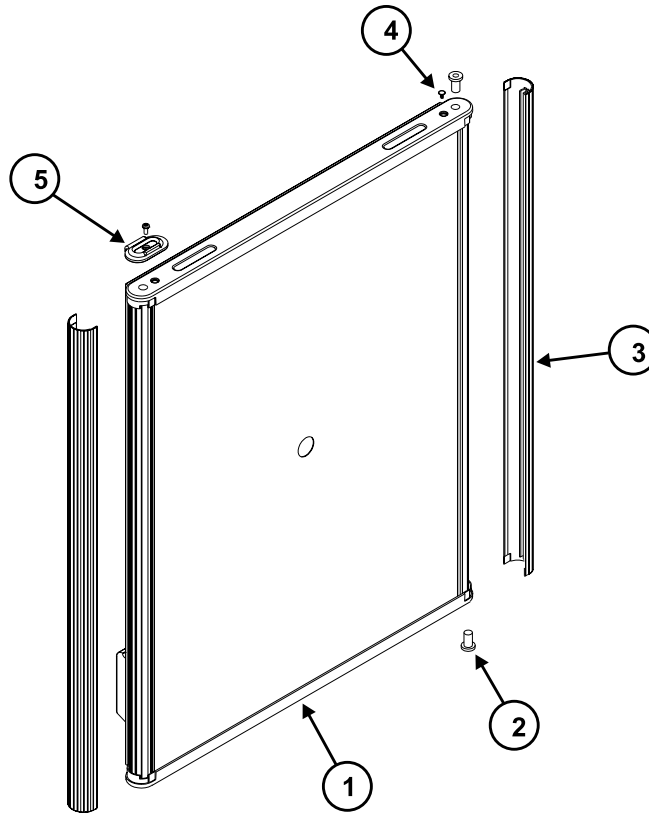

DOOR ASSEMBLY - N300/N400 SERIES

Art01047

NO.	PART #	DESCRIPTION	N300	N302	N400	N402.3
1	619030	DOOR ASSY-CABINET/BEIGE	X			
	620164	DOOR ASSY-CABINET/BEIGE			X	
	627461	DOOR ASSY-CABINET/BLACK		X		
	627465	DOOR ASSY-CABINET/BEIGE				X
2	61742022	HINGE BUSHING	X	X	X	X
3	619035	PANEL RETAINER-BEIGE	X			
	620167	PANEL RETAINER-BEIGE			X	
	626712	PANEL RETAINER-BLACK (USE 638826)		X		
	638826	KIT SERVICE PANEL RETAINER REPLACEMENT		X		
	626725	PANEL RETAINER-BLACK (USE 638827)				X
	638827	KIT SERVICE PANEL RETAINER REPLACEMENT				X
4	619048	PLUG-HANDLE SCREW/BEIGE	X			
	618173	PLUG-HANDLE SCREW/BLACK		X		
5	619104	LATCH PLATE-DOOR/BEIGE (USE 638725)	X		X	
	638725	KIT SERVICE DOOR LATCH REPLACEMENT	X		X	
	627571	LATCH PLATE-DOOR/BLACK(USE 638579)		X		X
	638579	KIT SERVICE DOOR LATCH REPLACEMENT		X		X
NS	620200	PLATE-FILLER/DOOR ASSY/BEIGE (NOT SHOWN) (USE 638726)			X	
	638726	KIT SERVICE FILLER DOOR ASSY			X	
NS	620200	PLATE-FILLER/DOOR ASSY/BLACK (NOT SHOWN)				X
	638726	KIT SERVICE FILLER DOOR ASSY				X

NO LONGER AVAILABLE