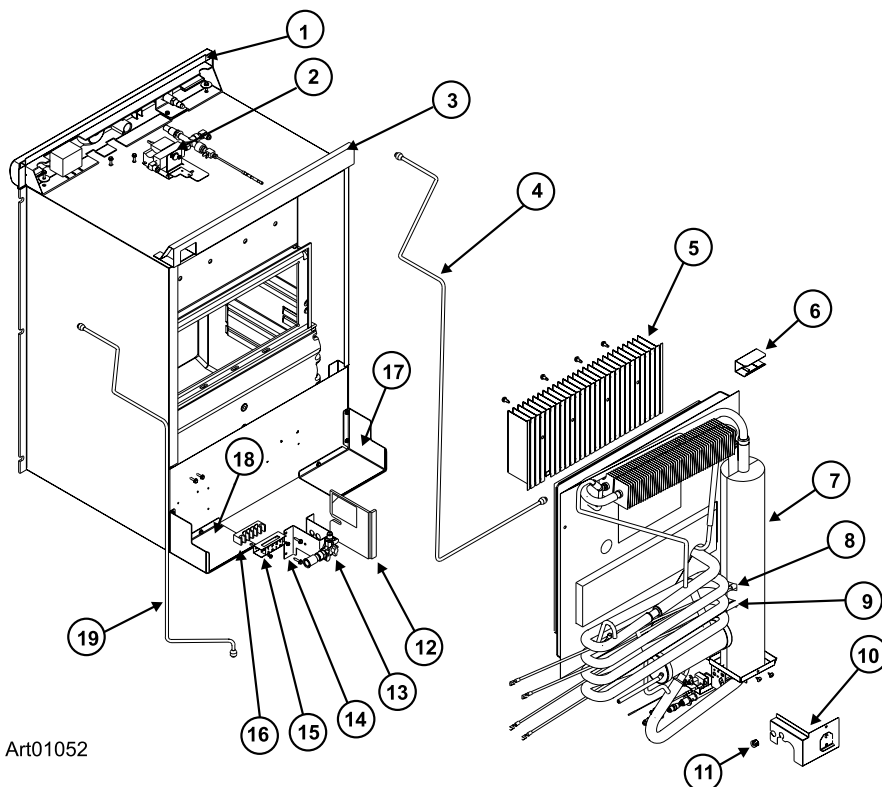

CABINET ASSEMBLY - REAR VIEW N300/N400 SERIES

Art01052

NO.	PART #	DESCRIPTION	N300	N302	N400	N402.3
1	619196	CONTROL PANEL ASSY-EG2/BEIGE	EG2			
	619145	CONTROL PANEL ASSY-EG3/BEIGE	EG3			
	620159	CONTROL PANEL ASSY-EG2/BEIGE			EG2	
	620873	CONTROL PANEL ASSY-EG3/BEIGE			EG3	
	627458	CONTROL PANEL ASSY-EG2/BLACK		EG2		
	627459	CONTROL PANEL ASSY-EG3/BLACK		EG3		
	627463	CONTROL PANEL ASSY-EG2/BLACK				EG2
	627464	CONTROL PANEL ASSY-EG3/BLACK				EG3
2	619147	CONTROL ASSY-GAS	X	X		
	620196	CONTROL ASSY-GAS			X	X
3	633229	BAFFLE-CABINET	X	X		
4	619156	BURNER TUBE (FOR SERIAL # 738383 AND BELOW)	X	X		
	621073	BURNER TUBE (FOR SERIAL # 738384 AND ABOVE)(USE 638984)	X	X		
	638984	KIT SERVICE BRNR TUBE REPLACEMENT	X	X		
	620223	BURNER TUBE (USE 638985)	X	X	X	X
	638985	KIT SERVICE BURNER TUBE REPLACEMENT			X	X
5	619052	FINS	X	X		
	61686823	FINS			X	X
6	619084	CAP-HEAT DEFLECTOR- S/N 18930682 BEFORE	X	X		
	61695022	CAP-HEAT DEFLECTOR- S/N 18930682 AFTER	X	X	X	X
NS	61728722	CLIP-FIN (NOT SHOWN)	X	X	X	X