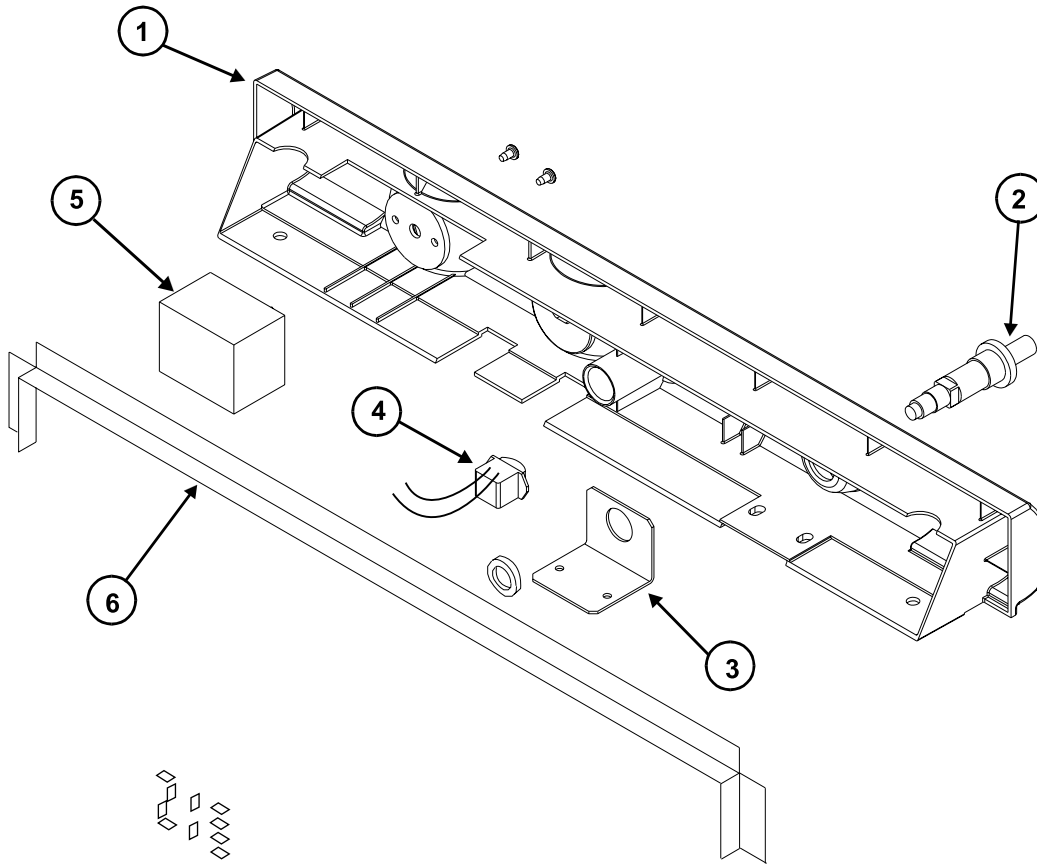

CONTROL PANEL ASSEMBLY AREA - N300/ N400 SERIES

Art01044

NO.	PART #	DESCRIPTION	N300	N302	N400	N402.3
	619196	CONTROL PANEL ASSY-EG2/BEIGE	EG2			
	619145	CONTROL PANEL ASSY-EG3/BEIGE	EG3			
	620159	CONTROL PANEL ASSY-EG2/BEIGE			EG2	
	620873	CONTROL PANEL ASSY-EG3/BEIGE			EG3	
	627458	CONTROL PANEL ASSY-EG2/BLACK		EG2		
	627459	CONTROL PANEL ASSY-EG3/BLACK		EG3		
	627463	CONTROL PANEL ASSY-EG2/BLACK				EG2
	627464	CONTROL PANEL ASSY-EG3/BLACK				EG3
1	619205	CONTROL PANEL-EG2/BEIGE	EG2			
	619146	CONTROL PANEL-EG3/BEIGE	EG3			
	620160	CONTROL PANEL-EG2/BEIGE			EG2	
	620205	CONTROL PANEL-EG3/BEIGE			EG3	
	626707	CONTROL PANEL-EG2/BLACK		EG2		
	626708	CONTROL PANEL-EG3/BLACK		EG3		
	626721	CONTROL PANEL-EG2/BLACK				EG2
	626720	CONTROL PANEL-EG3/BLACK				EG3
2	61645622	SPARK IGNITOR-MANUAL	X	X	X	X
3	619152	BRACKET-SPARK IGNITOR	X	X		
	620886	BRACKET-SPARK IGNITER			X	X
4	61481322	METER-FLAME INDICATOR	X	X	X	X
5	619168	SWITCH-SELECTOR/4 POSITION (16572976 AND BEFORE)	X	X		
	620863	SWITCH-SELECTOR (16572977 AND AFTER)	X	X		
	620863	SWITCH-SELECTOR			X	X
6	619087	COMBUSTION SEAL STRIP	X	X		
NS	619203	RETAINER-FLAME METER (NOT SHOWN)	X	X	X	X