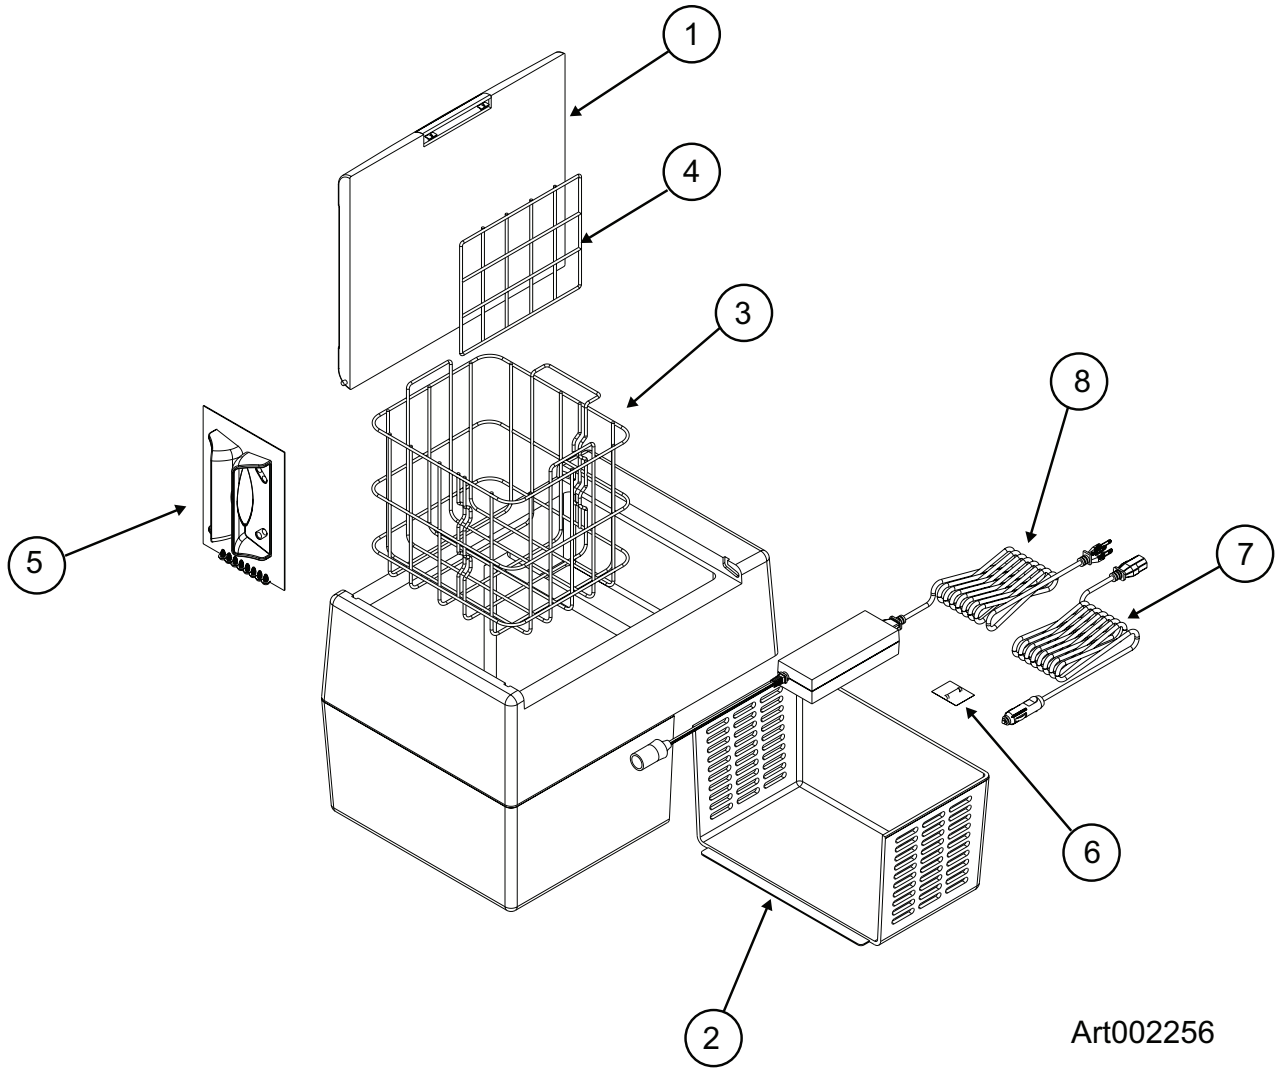

PARTS LIST

**NRF30
NRF45
NRF60**

PART # 634776
NORCOLD 12/26/19

REFRIGERATOR ASSEMBLY - NRF30, 45, & 60

Art002256

NO.	PART NUMBER	DESCRIPTION	NRF30	NRF45	NRF60
1	634272	DOOR ASSY	X		
	634279	DOOR ASSY		X	X
2	634269	COMPRESSOR COMPARTMENT COVER	X	X	X
3	634273	STORAGE BASKET	X		
	634280	STORAGE BASKET		X	
	634286	STORAGE BASKET			X
4	634274	BASKET DIVIDER	X		
	634281	BASKET DIVIDER		X	
	634287	BASKET DIVIDER			X
5	634699	HANDLE KIT	X	X	X
	638970	HANDLE KIT (SN 00102994 & ABOVE)	X		
		HANDLE KIT (SN 00104504 & ABOVE)		X	
		HANDLE KIT (SN 00105362 & ABOVE)			X
6	634708	FUSE PACK	X	X	X
7	634648	DC POWER CORD	X	X	X
8	634650	AC/DC POWER SUPPLY	X	X	X
NS	634210	CONTROL PANEL AND CIRCUIT BOARD	X	X	X
NS	638967	CONTROL PANEL AND CIRCUIT BOARD(SN 00102098 AND ABOVE)	X		
		CONTROL PANEL AND CIRCUIT BOARD(SN 00104504 AND ABOVE)		X	
		CONTROL PANEL AND CIRCUIT BOARD(SN 00105362 AND ABOVE)			X
NS	634213	FAN ASSY	X	X	X
NS	638968	LED LIGHT (SN 00102994 & ABOVE) USE 639331	X		
		LED LIGHT (SN 00104504 & ABOVE) USE 639331		X	
		LED LIGHT (SN 00105362 & ABOVE) USE 639331			X
	639331	KIT SERVICE LIGHT SWITCH REPLACEMENT	X	X	X
NS	638969	LED LIGHT SWITCH (SN 00102994 & ABOVE) USE 639329	X		
		LED LIGHT SWITCH (SN 00104504 & ABOVE) USE 639329		X	
		LED LIGHT SWITCH (SN 00105362 & ABOVE) USE 639329			X
	639329	KIT SERVICE LIGHT SWITCH REPLACEMENT	X	X	X

PART IS NO LONGER AVAILABLE

NS = NOT SHOWN